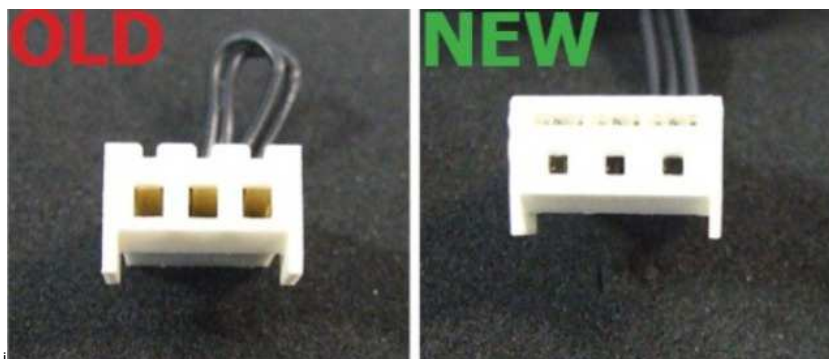

**Service information**

**Reference no.: GDA\_106613**

**Symptom**

Flow meter electrical connector

**Cure**

**INFO:**

Was added to the new connector in the flow meter to improve sealing (Image1) from S.N. see below (SERIAL NUMBER).