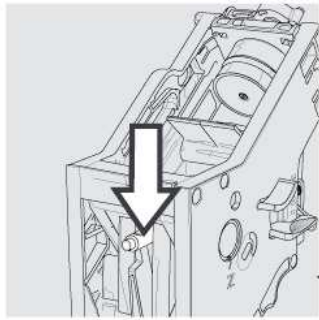

2

Also lubricate the shaft