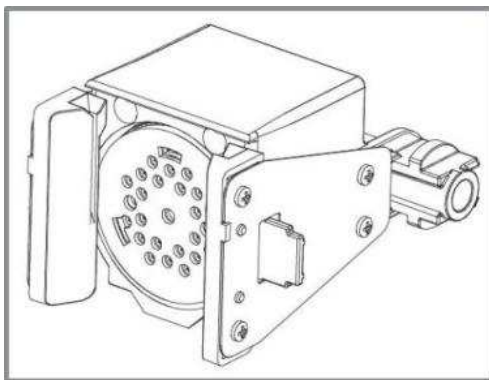

Attached the instruction for repair the move chamber.

Image 1

Image 2

HISTORY:
05/12/2013 - Second Review: Inserted, in the instructions attached, the grease code to be used for lipseal gasket.
05/08/2013 - First Release