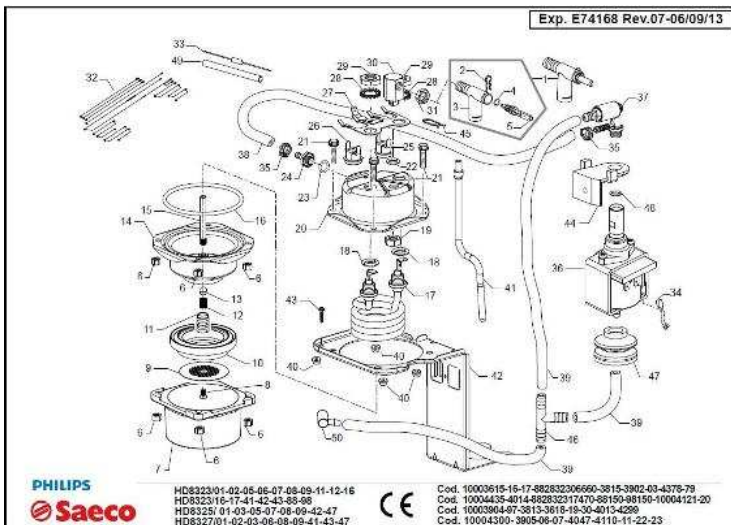

Pay attention to used the correct exploded views in AYS on appliance repair:
Exploded view E74168 for machine with stainless steel boiler (Image 1). In Image 2 you can see the Stainless Steel Boiler.
Exploded view E71095 for machine with aluminum boiler (Image 3). In Image 4 you can see the Aluminum Boiler.

Image 1- E74168 for Stainless Steel Boiler

Image 2 -Stainless Steel Boiler

Image 3- E71095 for Aluminum Boiler

Image 4 -Aluminum Boiler