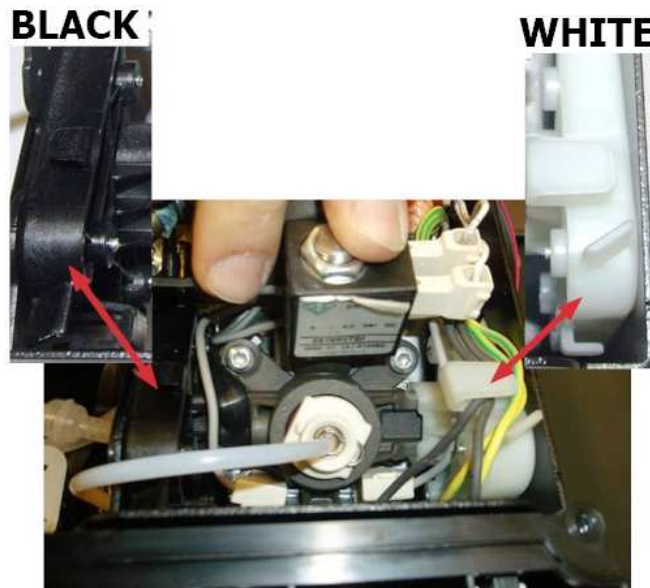

Service information

Reference no.: SDA_109307

Symptom

White Support boiler in GranBaristo family.

Cure

INFO:From serial TU901446163585 you may see the white boiler support (Image1). It has been temporarily introduced to counteract the premature wear of the piston seals.

CURE:

In case of replacement the support of white color order cod. 421944032332 NEU PISTON UNIT UPPER PART SUPP.V3 CST

ADDITIONAL INFORMATION:

SERIAL NUMBER (First serial where solution has been implemented in production):
From s.n. TU901446163585