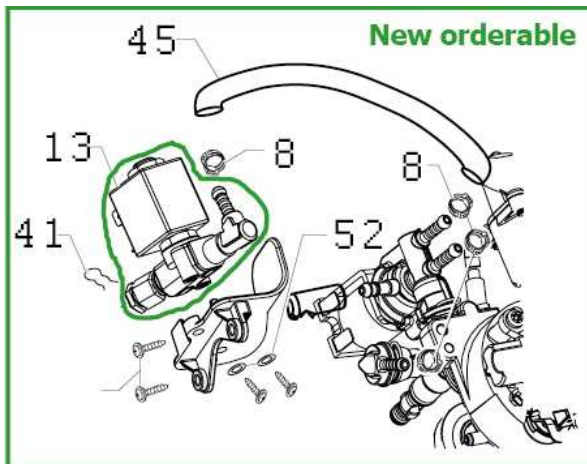

Service information

Reference no.: SDA_112059

Symptom

Loss water, from the solenoid valve of Granbaristo.

Cure

INFO:

To avoid leakage due to incorrect assembly of the solenoid valve on GranBaristo (Image1), only the solenoid assembly will be available.

CURE:

Order the cod. 421944033041 SOLENOID VALVE V2 CST 24V ASSY (Image 2).

ADDITIONAL INFORMATION:

SERIAL NUMBER (First serial where solution has been implemented in production):
None.

IPM NUMBER (Philips Integrate Problem Management documentation reference number):
109750