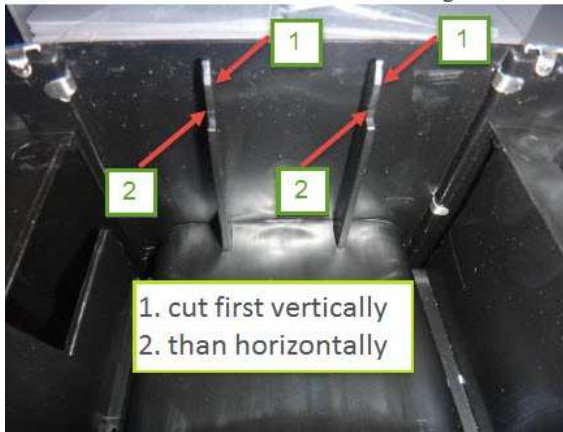

**Service information**

**Reference no.:** SDA\_113911\_E97\_G\_B\_HOUSINGPART

**Symptom**

Improved bottom housing does not fit anymore

**Cure**

**INFO:**

The improved bottom housing part 996510064773 used in HD776x does not fit on top housing part 996510064758 used in HD7761 & HD7762.

**CURE:**

Modify (cut 2 rims, see pictures below) bottom housing part 996510064773 to make it fit again on the 996510064758 used in HD7761 & HD7762.

9965 100 64773 - Bottom housing

**ADDITIONAL INFORMATION:**