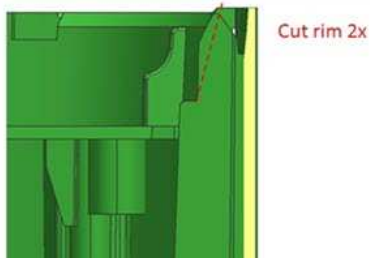

**Service information**

**Reference no.:** SDA\_113911\_E97\_G\_B\_HOUSINGPART

**Symptom**

Improved bottom housing does not fit anymore

**Cure**

**INFO:**

The improved bottom housing part 996510064773 used in HD776x does not fit on top housing part 996510064758 used in HD7761 & HD7762.

**CURE:**

Modify (cut 2 rims, see pictures below) bottom housing part 996510064773 to make it fit again on the 996510064758 used in HD7761 & HD7762.

9965 100 64773 - Bottom housing

**ADDITIONAL INFORMATION:**