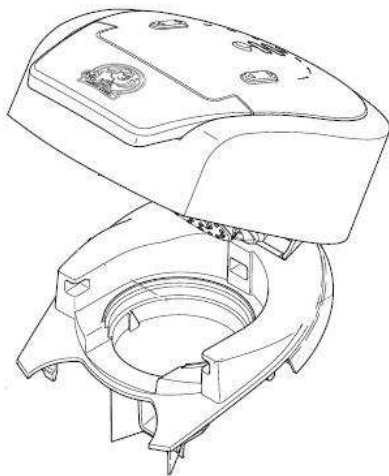

Service information

Reference no.: SDA_77496

Symptom

Hinge-joint broken off from brewhead Senseo latte select.

Cure

INFO:
Hinge-joint is broken off from brewhead Senseo latte select.

CURE:
Replace complete brewhead unit, see picture:

HD7850/8x => 4222 259 7480
HD7850/8x => 4222 259 42894
HD7852/5x => 4222 259 43844