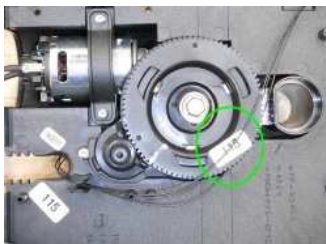

Service information

Reference no.: SDA_90501

Symptom

To high dosing

Cure

INFO:
Coffee powder under the brewing group, coffee dose to high in Incanto de Luxe

CURE:
It is possible that the grinder adjustment of the dosing is too high. Please check in the test mode and at the grinder the dose adjustment pulses. If necessary correct it see the list. Table 1
After the correction check the dosing; this must be between 8-8,5gr in the medium dose.

test mode	label
0	90
1	105
2	115
3	130
4	>140