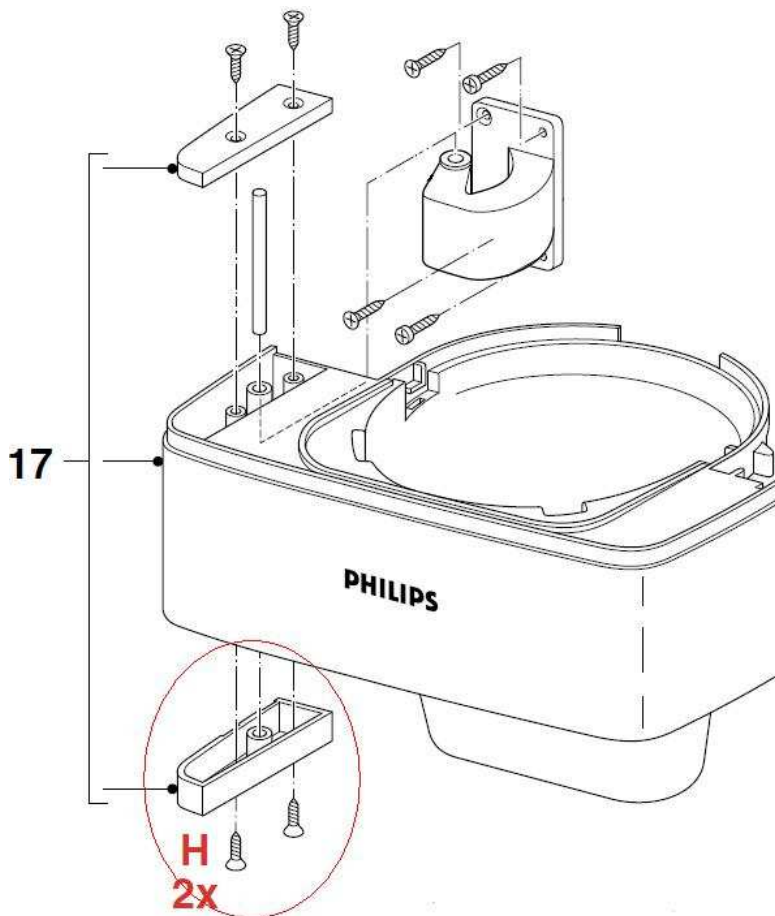

Service information

Reference no.: SDA_91607

Symptom

Spare filter door Grind & Brew

Cure

INFO:

Due to a supplier error the initial shipments of the spare filter door for HD7740, HD7751 & HD7753 have been supplied with some additional components (cover for the hinge axle and two screws). These parts are officially no part of the spare part assembly, and will therefore no longer be supplied in new shipments from the supplier to DHL.