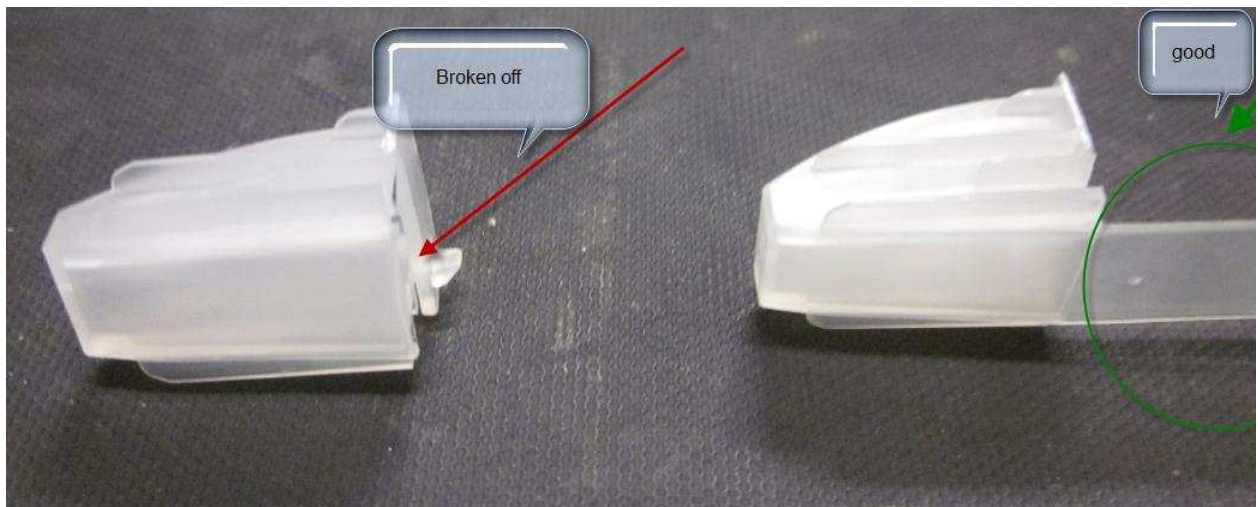

Service information

Reference no.: S

Symptom

Brewhead detection sensor snapped off

Cure

INFO:

We get complaints from the fiels stating that after repair of an appliance the functional check fails, or the appliance comes back for repeat repair because the unit does not work.

CURE:

It has been observed that the sensors' fixation is not very securely. When opening the appliance it can fall out easily. when it is reinstalled incorrectly the indicated piece of plastic can easi
reinstalling the sensor incorrectly can be done quite easily. I will add the component (422224761601)to all partslists of Senseo Quadrante.