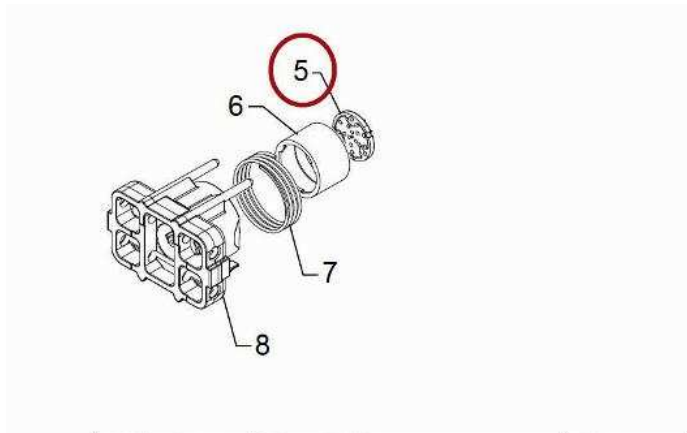

Service information

Reference no.: SDA_92449

Symptom

The coffee is dispensed drop by drop in Lavazza a Modo Mio

Cure

INFO:
coffee is dispensed drop by drop in Lavazza a Modo Mio.

CURE:
To solve this issue, please follow these procedures:
Machines with serial number up to 9011sc10274241: if the drilling support (image 01 pos. 05) is "old", replace it with the new (image 02, old model is transparent color - new model is beige color) and, replace also the pump.
Machines with serial number from to 9011sc10274241: replace the pump.

POS	CODE	DESCRIPTION	NOTE
01	11020017	L-F-BRASS BLK MEC.MOVE CHAMBER.P004 ASSY	
02	20000940	KIT SPARES BLACK CRANK MECH.MOVING P604	
03	11007486	ZAMA PIN FOR HANDLE MECH.P604	
04	12000850	LOCKING SHAFT RING D=8 UNI 7434	
05	11014278	SUPPORTO FORATORE PEEK LB2-LB5 LB4000	
06	11007467	BLACK RING FOR FIX CHAMBER MECH.P604	
07	11007490	SPRING FOR RING FIX CHAMBER MECH.P604	
08	11007466	BLACK FIX CHAMBER FOR MECH.P604	