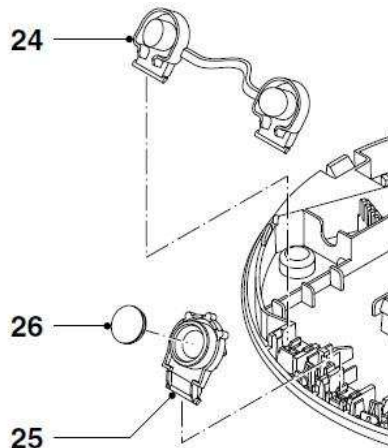

Service information

Reference no.: SDA_92461

Symptom

Buttons (1-cup, 2-cup, On/Off button)

Cure

INFO:

Not all manuals for the Senseo2 family are being kept up to date, models that have been phased out will not be maintained. As a result not everybody is aware that the buttons for Senseo 2 family (apart from the models with orange button sets) are already available from the spare parts warehouses.

CURE:

All Senseo 2 models use the same set of buttons.

- 24: **422224739902** 1&2 cup button (grey)
- 25: **422224739913** On/Off light guide (transparent)
- 26: **422224739941** On/Off button cover (grey)