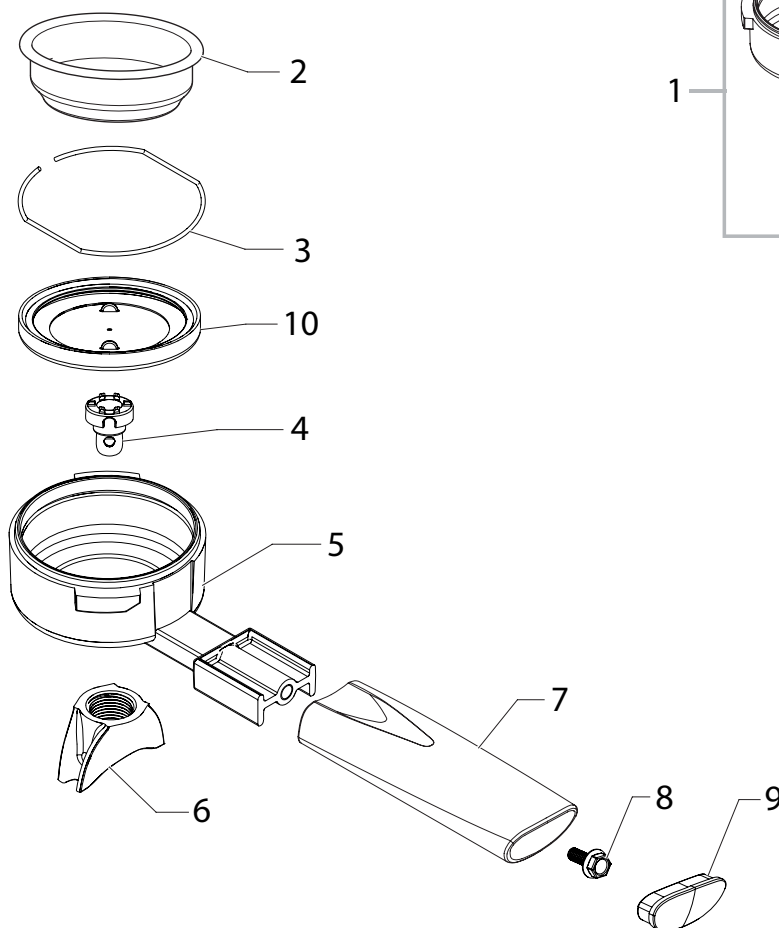

Saeco
INTERNATIONAL GROUP

PORTAFILTRO P234

Cod. 11009765

POS	CODICE	DESCRIZIONE	NOTE	POS	CODE	DESCRIPTION	NOTE
01	11009765	AS.PORTAFILTRO P234 ALL/CARBONA		01	11009765	CARBONA FILTERHOLDER P234 ASSY.	
02	11007038	FILTRO CREMA PERFETTA D.0,6 MM.		02	11007038	PERFECT CREMA FILTER D.0,6 MM.	
03	18G1514	MOLLA PER PORTAFILTRO		03	18G1514	RETAINING - FILTER SPRING	
04	4301007000	ROMPIGETTO EMULSIONATORE NERO		04	4301007000	BLACK TWO WAY PIN	
05	11007943	PORTAFILT.S/PRES.NEWGEN ALL.LUCIDATO		05	11007943	POLISHED ALLUM.FILTERH.NEWGEN	
06	11008119	EROGATORE CAFFE' 2VIE P234 ALLUM/LUC.		06	11008119	POLISHED ALUM.2WAY COFF.DISPEN.P234	
07	11007905	MANICO PORTAFIL.S/SOTCOPP234 CARBONA		07	11007905	CARBONA FILTERHOLD.HANDLE P234	
08	WGADM1319	VITE A TESTA ESAG.CON FINITA ROND.ZIGR.		08	WGADM1319	6X16 GALVAN. SPECIAL SCREW	
09	11007945	TAPPO MANICO PORTAFILT. P234 CARBONA		09	11007945	CARBONA CAP FILTERHOL.HANDLE P234	
10	GG0117	DISCO EMULSIONATORE CAFFE'		10	GG0117	COFFEE EMULSION DISK