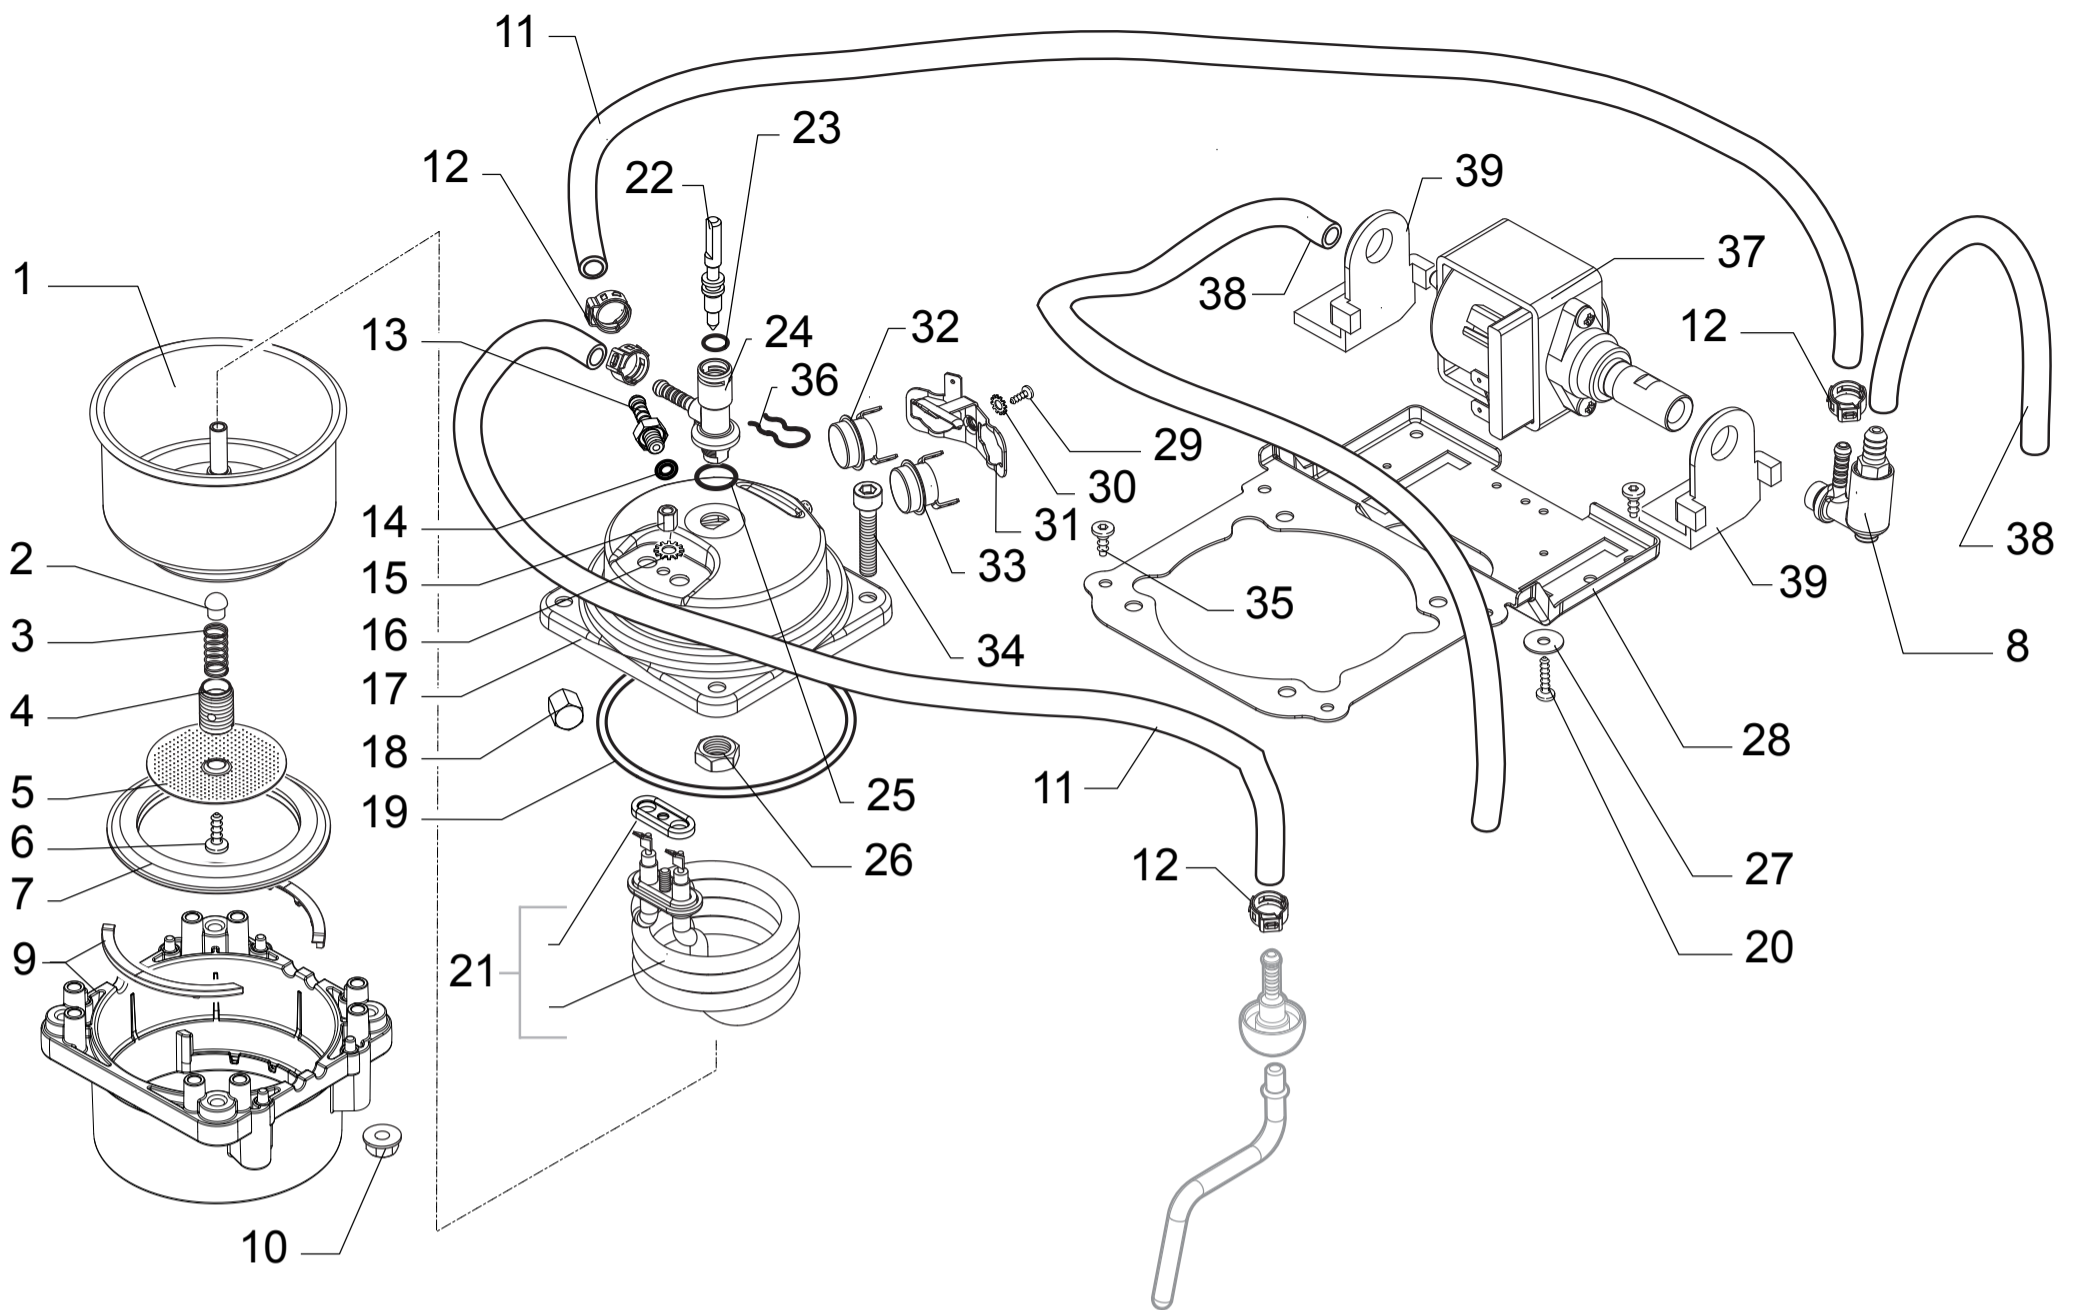

Saeco SIN026X
INTERNATIONAL GROUP

Cod. 10001542-43-2410-11-2574-75
Cod.10002663-64-65-66-80

POS	CODE	DESCRIPTION	NOTE	POS	CODE	DESCRIPTION	NOTE
01	4301007000	BLACK TWO WAY PIN		33	11008365	BLACK POWER CABLE CH L=1700	
02	11007038	PERFECT CREMA FILTER D.0,6 MM.			11009447	BLACK POWER CABLE USA SJT 3X18AWG L=1700	
03	11011693	COFFEE FILTER			11010141	BLACK POWER CABLE BRAZIL 3F.L=1700	
04	11009765	CARBONA FILTERHOLDER P234 ASSY.			11009906	POWER CABLE JAPPON VCTF BLACK L=1700	
		SEE COD.EXP.E90061 LAST PAGES			11009893	BLACK POWER CABLE AUSTRALIA L=1700	
	11010146	CARBONA FILTERHOLDER NEWGEN ASSY		34	13000552	CARDBOARD UPPER INSERT FOR BOX P234	
		SEE COD.EXP.E90068 LAST PAGES		35	13000553	CARDBOARD RIGHT INSERT FOR BOX P234	
05	11005799	CARBONA WATER-STEAM KNOB P234		36	13000666	CARDBOARD LOWER INSERT FOR BOX P234	
06	11007900	SILVER UPPER CASING COVER P234 S/SCR.CAP		37	13000691	CARDBOARD LEFT INSERT FOR BOX P234	
	11008825	SILVER UPPER CASING COVER P234 S/SCREEN		38	13000570	DISPLAY BOX P234 BRAND NOME	
	11009431	SILVER UPPER CASING COVER P234UL S/S.CAP		39	15001190	MANUAL INSTRUCT 8 LANG.(P234/M)	230V
	11009432	SILVER UPPER CASING COVER P234UL S/SCR.			15001465	MANUAL INSTRUCT 3 LANG.(P234/M)	120V
07	11005885	TRANSP/ORANGE DRIVERS RING P234			15001840	MANUAL INSTRUCT	BRA
08	129912504	SCREW TCBR TORX 10 3,5X14 PLAST.ZN-N			15001559	MANUAL INSTRUCT	JAP
09	11005787	SILVER GRATE FOR DRIP TRAY P234		40	129912104	SCREW TORX 4X10 UNI 9786 GALVANIZED	
10	11005786	CARBONA DRIP TRAY P234		41	11005785	CARBONA CASING P234	
11	11007904	CARBONA SPACER FOR DRIP TRAY P234		42	146680150	BLACK COFFEE MEASURE	
12	11007902	YELLOW LEFT SIDE CASING P234		43	227910650	90 DEG CONN. (FIXED) CAPPUCINAT.BLACK	
	11007738	CARBONA LEFT SIDE CASING P234		44	222520550	SPHERICAL CAPPUCINATORE ASS.BLACK	NINA CAPPUCINO
13	129660302	PANELVIT TCB SCREW 3X10 DIN 7505 Z		45	149360400	TRANSPARENT SILCONE TUBE 3,5X6	IN ROLL
14	DM0814	SPRING FOR KNOB		46	11001977	BLACK GEN.SPHERICAL CAPPUCINATORE ASSY.	
15	147622800	TRANSPARENT FOOT		47	11009485	INSULATE PROTECTION FOR SWITCH P234	120V
16	12000824	ROTARY SWITCH FOR P234		48	13000642	CARDBOARD CENTRAL INSERT FOR BOX P234	
17	11008410	NATURAL/TRANSP.WATER CONTAINER P234 ASSY		49	12000861	ORANGE LAMP EL/F-MOD.7	230V
18	224640200	EXTERNAL FILTER FOR WATER CONTAINER ASSY	WITH PART.N°19		12001042	ORANGE LAMP EL/F-MOD.7	120V
19	140328461	EPDM OR METRIC 0190-10		50	11005883	CARBONA DRIVERS KNOB P234/M S/SCREEN	
20	11003672	SPRING FOR WATER CONTAINER VALVE P0049		51	11007903	WHITE DRIVERS SUPPORT P234/M	
21	11003673	GREY WATER CONTAINER VALVE INSERT P0049					
22	11003671	TRANSP.VALVE FOR WATER CONTAINER P0049					
23	11001298	BLACK LID FOR DUCKBILL VALVE P0049					
24	148600600	CABLE CLAMP V0 MAGIC ESP COMBI UL					
25	4332055000	SUPPORT FOR SPHERAL UNION					
26	5332004000	ON-OFF BIPOL.SWITCH 122C1N2X001					
27	4332049000	UNION SPHERAL GRIVORY					
28	140324461	OR ORM 0060-20 IN TERMOIL					
29	AM0011/01	TUBE STEAM LOWER CHROMATE					
30	4332050000	COUPLING FOR SPHERIC UNION					
31	227431350	BLACK/BLACK PANNARELLO G100 ASSY.					
32	11007901	YELLOW RIGHT SIDE CASING P234					
	11007737	CARBONA RIGHT SIDE CASING P234					
33	11007477	BLACK POWER CABLE SCHUKO L=1700					