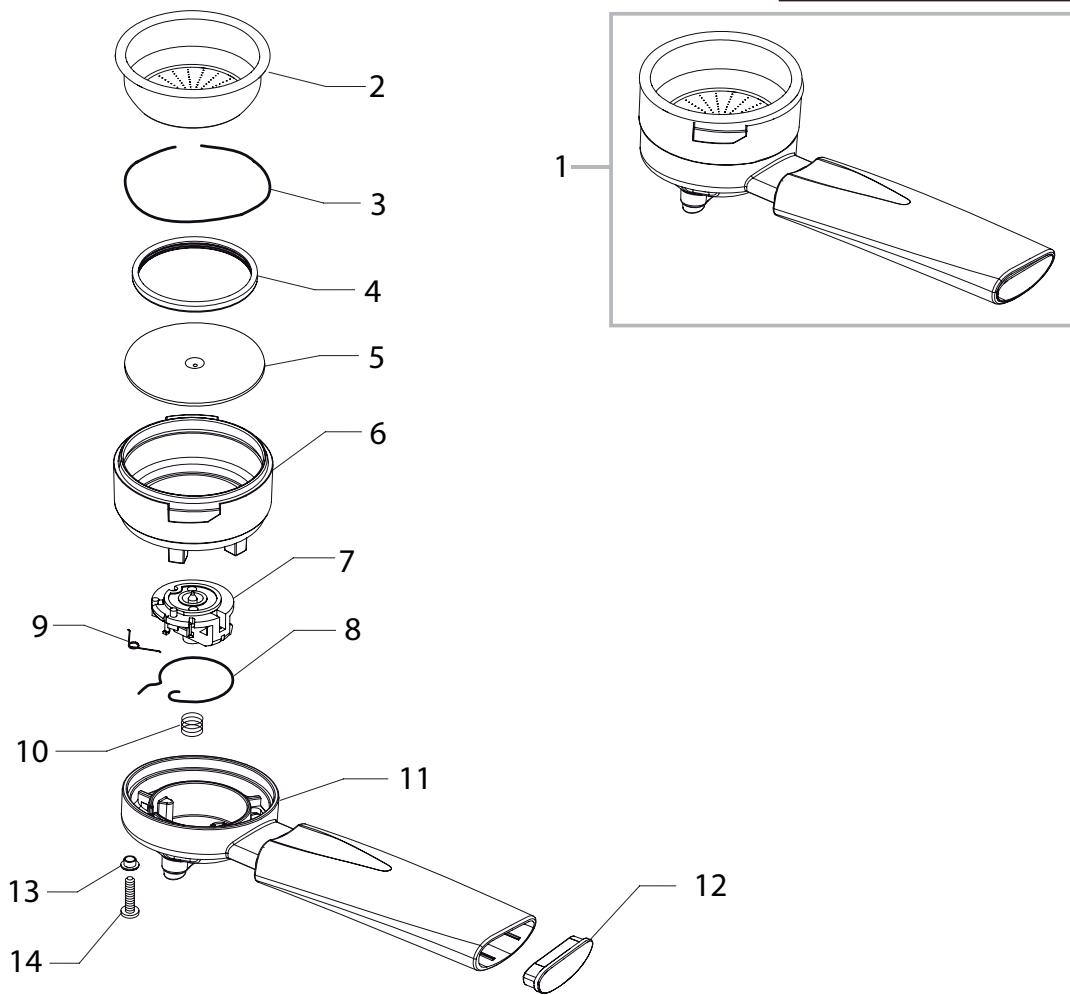

Saeco
INTERNATIONAL GROUP

PORTAFILTRO P234 NEWGEN

Cod. 11010146

POS	CODICE	DESCRIZIONE	NOTE
01	11010146	AS.PORTAFILT.C/PRES.NEWGEN ALL/CARBONA	
02	NF08/005	FILTRO A 2 TAZZE 12-14 GR.	
03	WGA26G0075	MOLLA PER PORTAFILTRO	
04	145847762	GUARNIZ. X CONVOGL. PORTAFILTRO PRES/MEC.	
05	142862959	CONVOGLIAT.FORO 1,6 PORTAFILTRO PRES/MEC	
06	11024197	PORTAFILT.C/PRES.NEWGEN V2 AL.BRILLANT.	
07	229181800	AS. SUPP.SPILLO PORTAFILT.PRES/MEC.GRIGIO	
08	126835818	MOLLA MANICO PORTAFILT.PRES/MEC.ACC.	
09	11013412	MOLLA X CAMMA PORTAFILT.NEWGEN ACC.	
10	126769918	MOLLA X SPILLO PORTAFILTRO PRES/MEC.L=13	
11	11010142	MANICO PORTAFILT.S/SOTCOP.NEWGEN CARBONA	
12	11014037	TAPPO MANICO PORTAFILT.P234 NBR CARBONA	
13	11010156	DISTANZIALE X PORTAFILTRO NEWGEN OT/NIK	
14	129823821	VITE TCB M4X8 UNI 7687 INOX	

POS	CODE	DESCRIPTION	NOTE
01	11010146	CARBONA FILTERHOLDER NEWGEN ASSY.	
02	NF08/005	TWO CUPS FILTER 12/14 GRS.	
03	WGA26G0075	FILTER HOLDER SPRING	
04	145847762	PRESS.FILTERHOLDER CONVEYOR SEAL	
05	142862959	CONVEYOR HOLE 1,6 PRESS.FILTERHOLD.	
06	11024197	POLISHED ALLUM.FILTERH.NEWGEN V2	
07	229181800	GREY PRESS.FILTERHOLDER PIN SUPPORT ASSY	
08	126835818	SS.SPRING FILTERHOLD.HAND.PRES/MEC.	
09	11013412	SS.SPRING FOR CAM NEWGEN FILTERHOLDER	
10	126769918	SPRING FILTH .NE.VAL.MEC.TAKEOFF L=13	
11	11010142	CARBONA FILTERHOLD.HANDLE NEWGEN	
12	11014037	CARBONA CAP FILTERHOLDER HANDLE P234	
13	11010156	NIK/BRASS SPACER FOR NEWGEN FILTERHOLDER	
14	129823821	TCB SCREW M4X8 UNI 7687 SS