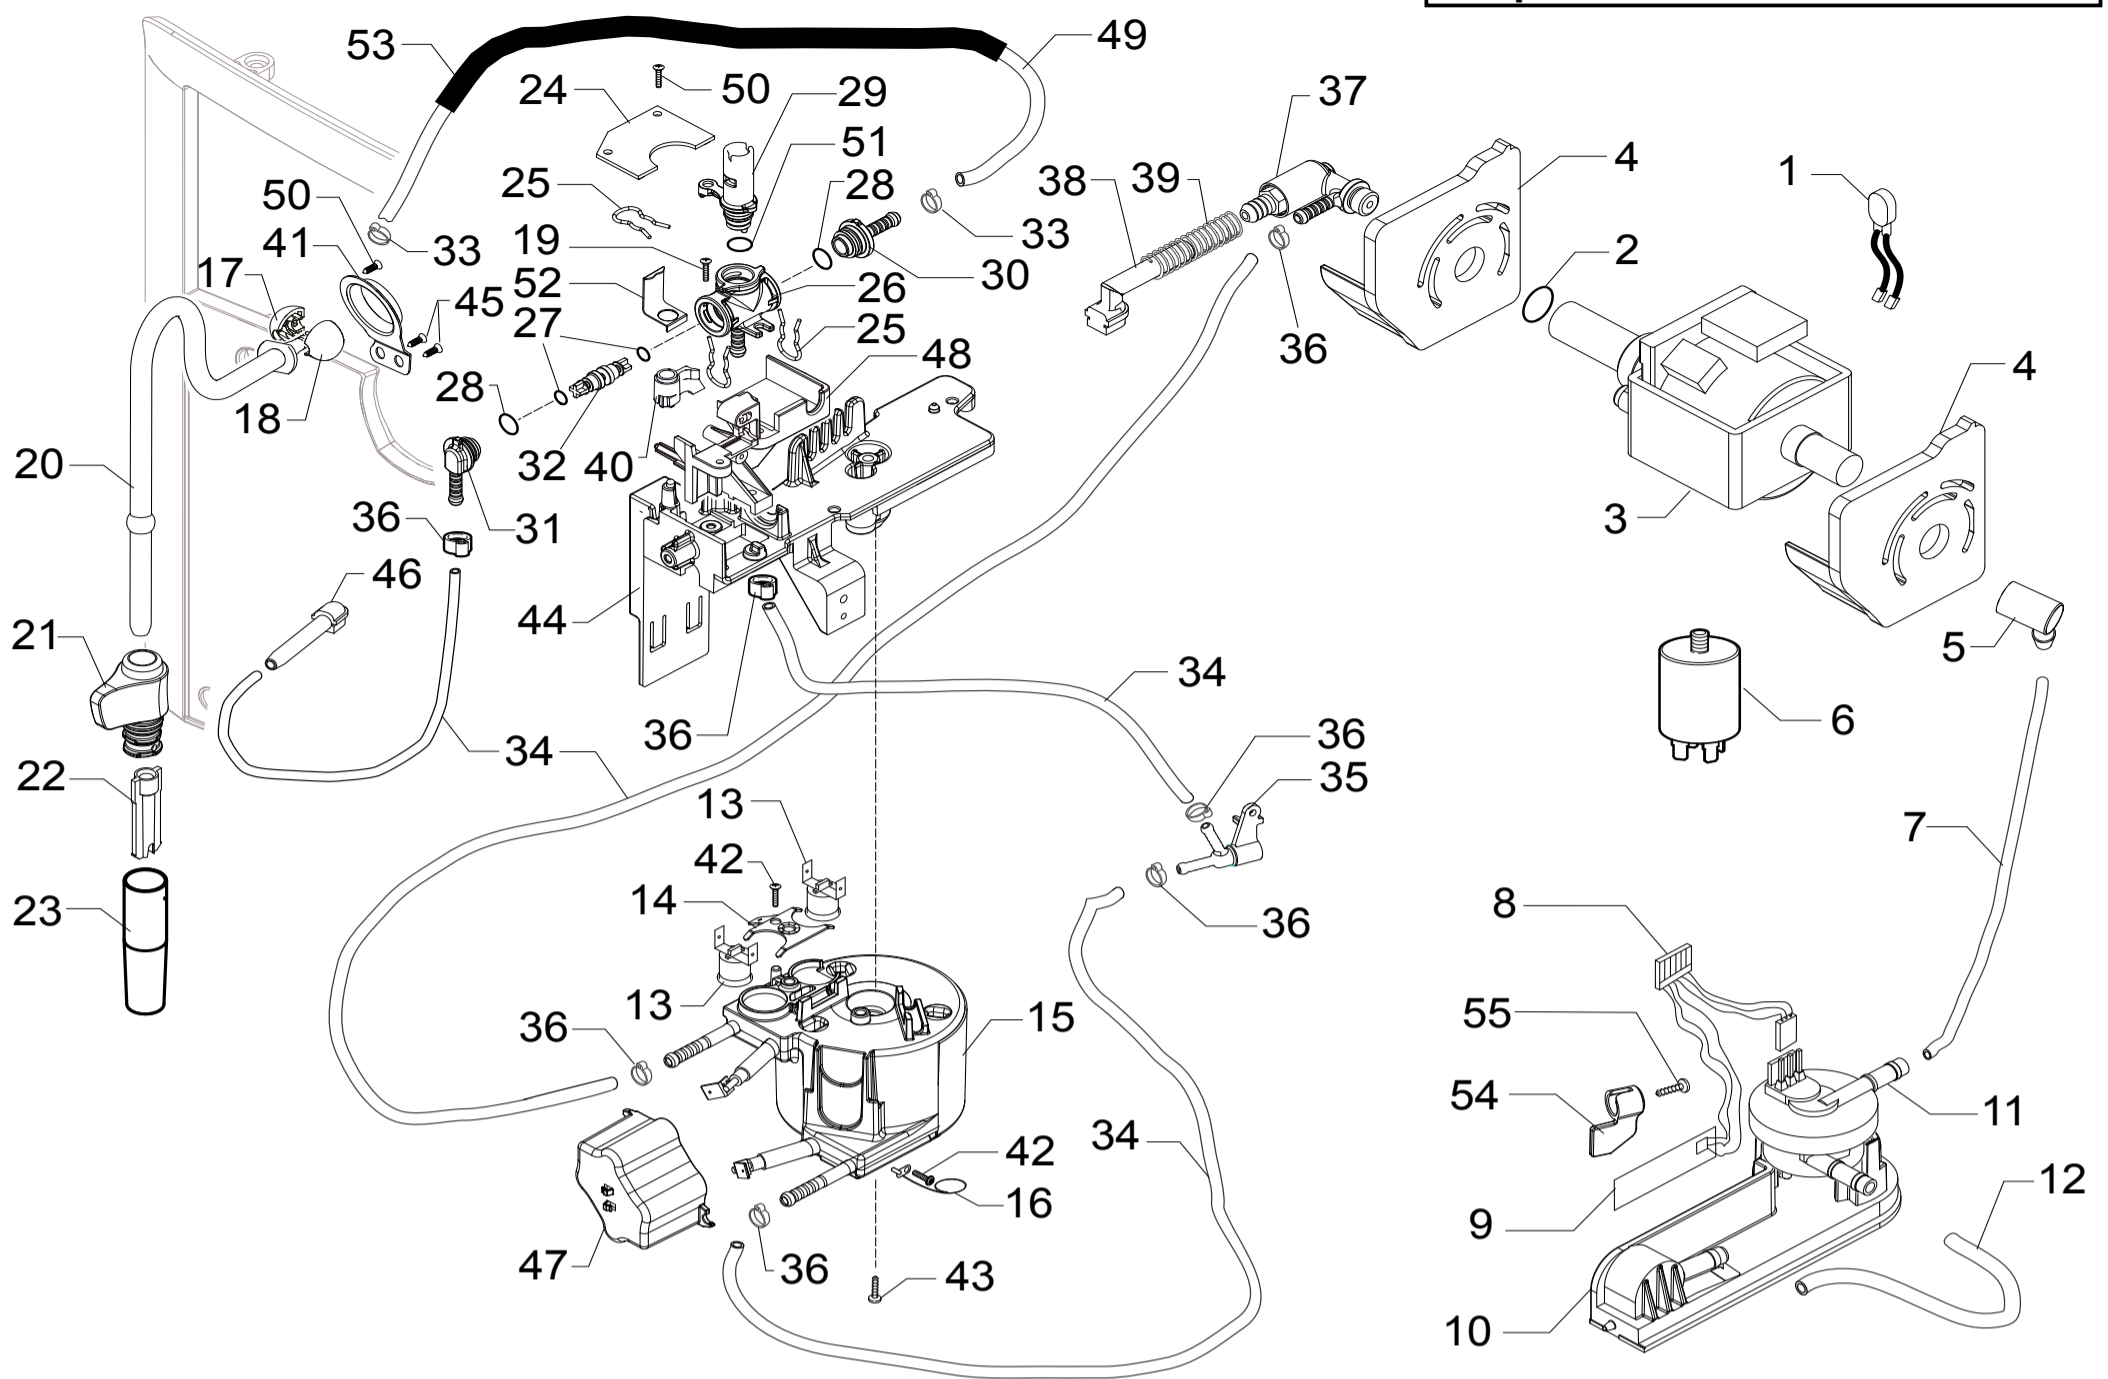

**GAGGIA®**
**GAGGIA PLATINUM EVENT**
**TABLE 2/5**

**GAGGIA**®

**SUP034PR**
**RI8173/00-02-03-15-60**

**Cod.10001704-1951-2006-2572-2842**

POS	CODE	12NC	DESCRIPTION	NOTE	POS	CODE	12NC	DESCRIPTION	NOTE
01	11005668	996530003036	2POLES CONNECTOR PUMP P0049 UL		37	11004689	996530002484	TEA/BRASS SAFETY VALVE 16-18 BAR ASSY.	
02	140321961	996530013471	O-RING 2031 TERMOIL		38	11001629	996530000934	BLK PUMP WATER DESCARGING CONNECT.P0049	
03	12000140	996530007753	ULKA PUMP EP5/S GW	230V-50HZ	39	11005003	996530002662	SS DESCARGING WATER CONNECT.SPRING P0049	
04	11006296	996530003462	BLACK PUMP SUPPORT P0049 ASSY.		40	11008876	996530005077	BLK BRASS FAUCET BLOCK INSERT P0049/A	
05	147920150	996530017348	90° INLET PUMP CONNECTOR		41	4332055000	996530037162	SS SUPPORT FOR SPHERIC UNION	
06	12000005	996530007709	ANTIDISTURB FILTER 10A FNC 1005474103P		42	12001715	996530069758	SCREW TCB TORX 20 M4X8 AUTOFORMING ZN-B	
07	149360200	996530018269	SILICONE TUBE 5X8 70SR	IN ROLL	43	129932502	996530013201	SCREW TSP 5X30 PLAST.ZN-B	
08	11007550	996530004408	6POLES CONNECTOR LEVEL+FLOWMETER G0053		44	11001332	996530000755	BLACK BOILER-FAUCET-VALVE SUPPORT P0049	
09	11000651	996530000425	WATER LEVEL SENSOR BOARD P124		45	U043.017	996530061819	SCREW TCB TORX 10 M3X12 ZN-B	
10	11003670	996530001828	BLACK TURBINE SUPPORT V2 P0049		46	11001630	996530000935	BLK MILK ISLAND DESCARG.WATER CONN.P0049	
11	12000781	996530007887	TURBINE D=1,2 932-8521/90 ASSY.		47	11005284	996530002821	BLACKBOILER CONNECTORS COVER P0049/P0053	
12	JS01.022	996530057357	SILICONE TUBE 5X10 60SH	IN ROLL	48	11006022	996530003294	BLACK FAUCET SUPPORT G0053	
13	189428600	996530026958	THERMOSTAT 175° 1NT-08L-5125		49	16000170	996530009478	WHITE BRAIDED SILICON TUBE 3X6	IN ROLL
	12001034	996530007974	THERMOSTAT ONE SHOT 175°		50	129913202	996530013156	SCREW TCB TORX 10 3X8 PLAST.ZN-B	
14	11001751	996530000997	TUB.BOILER V3 UPPER THERM.FIXING SPRING		51	12001615	996530067929	OR 2025 IN EPDM PEROX.FOOD 70 SH	
15	11011341	996530006025	V4 TUB.BOILER ASSY.	1300W 230V	52	11002957	996530001408	SS.FAUCET FOR SPRING P0049	
16	190800100	996530026997	TEMPERATURE SENSOR NTC UL L=280MM		53	149361200	996530018278	BLACK SILICONE TUBE 7,5X9,3	IN ROLL
17	11007189	996530004122	BLACK LEFT INSERT FOR STEAM TUBE G0053		54	17001879	996530073171	BLK CAPACIT.SENSOR DEADLOCK INSERT P0049	
18	11006922	996530003904	BLACK RIGHT INSERT FOR STEAM TUBE G0053		55	12000450	996530007819	SCREW TCB TORX 10 3,5X12 PLAST.ZN-N	
19	129913902	996530013164	SCREW TCB TORX 10 3X12 PLAST.ZN-B			11025775	996530067768	TEA/BRASS FAUCET V2 P0049-P0053 ASSY. WITH PART. N°25-26-27-28-29-30-31-32-51	
20	11007323	996530004235	SS STEAM TUBE + BLACK PANN.G0053/P ASSY.			11007206	996530004141	TUB.BOILER G0053/P 230V ASSY.	COMPLETE
21	11007194	996530004127	BLACK/EPDM STEAM TUBE HANDGRIP G0053						
22	11001620	996530000925	BLACK PANNARELLO INNER TUBE P0049						
23	11001769	996530001012	BLACK PANNARELLO COVER P0049						
24	11007569	996530004425	FAUCET ELECTRONIC CARD G0053 ASSY.						
25	11001499	996530000853	SS FAUCET FORK SPRING P0049						
26	11004625	996530002455	TEA/BRASS FAUCET CASING P0049						
27	12001614	996530067769	OR 2012 IN EPDM PEROX.FOOD 70 SH						
28	12001613	996530067867	O-RING 108 EPDM PEROX.FOOD 70 SH						
29	11025776	996530067941	PLAST/BRASS FAUCET SHAFT V2 P0049 ASSY.						
30	11001546	996530000891	BLACK FAUCET STRAIGHT CONNECTOR P0049						
31	11001544	996530000888	BLACK FAUCET CONNECTOR P0049						
32	11004134	996530002075	TEA/BRASS FAUCET SHAFT P0049						
33	NF11.052	996530059178	OETIKER CLIP						
34	16000703	996530009543	PLATINIC SILICONE TUBE 5X9,1	IN ROLL					
35	11001330	996530000753	BLACK CONNECTOR FOR PIN BOILER P0049						
36	12000892	996530007947	OETIKER CLAMP D=9,5 16700004						