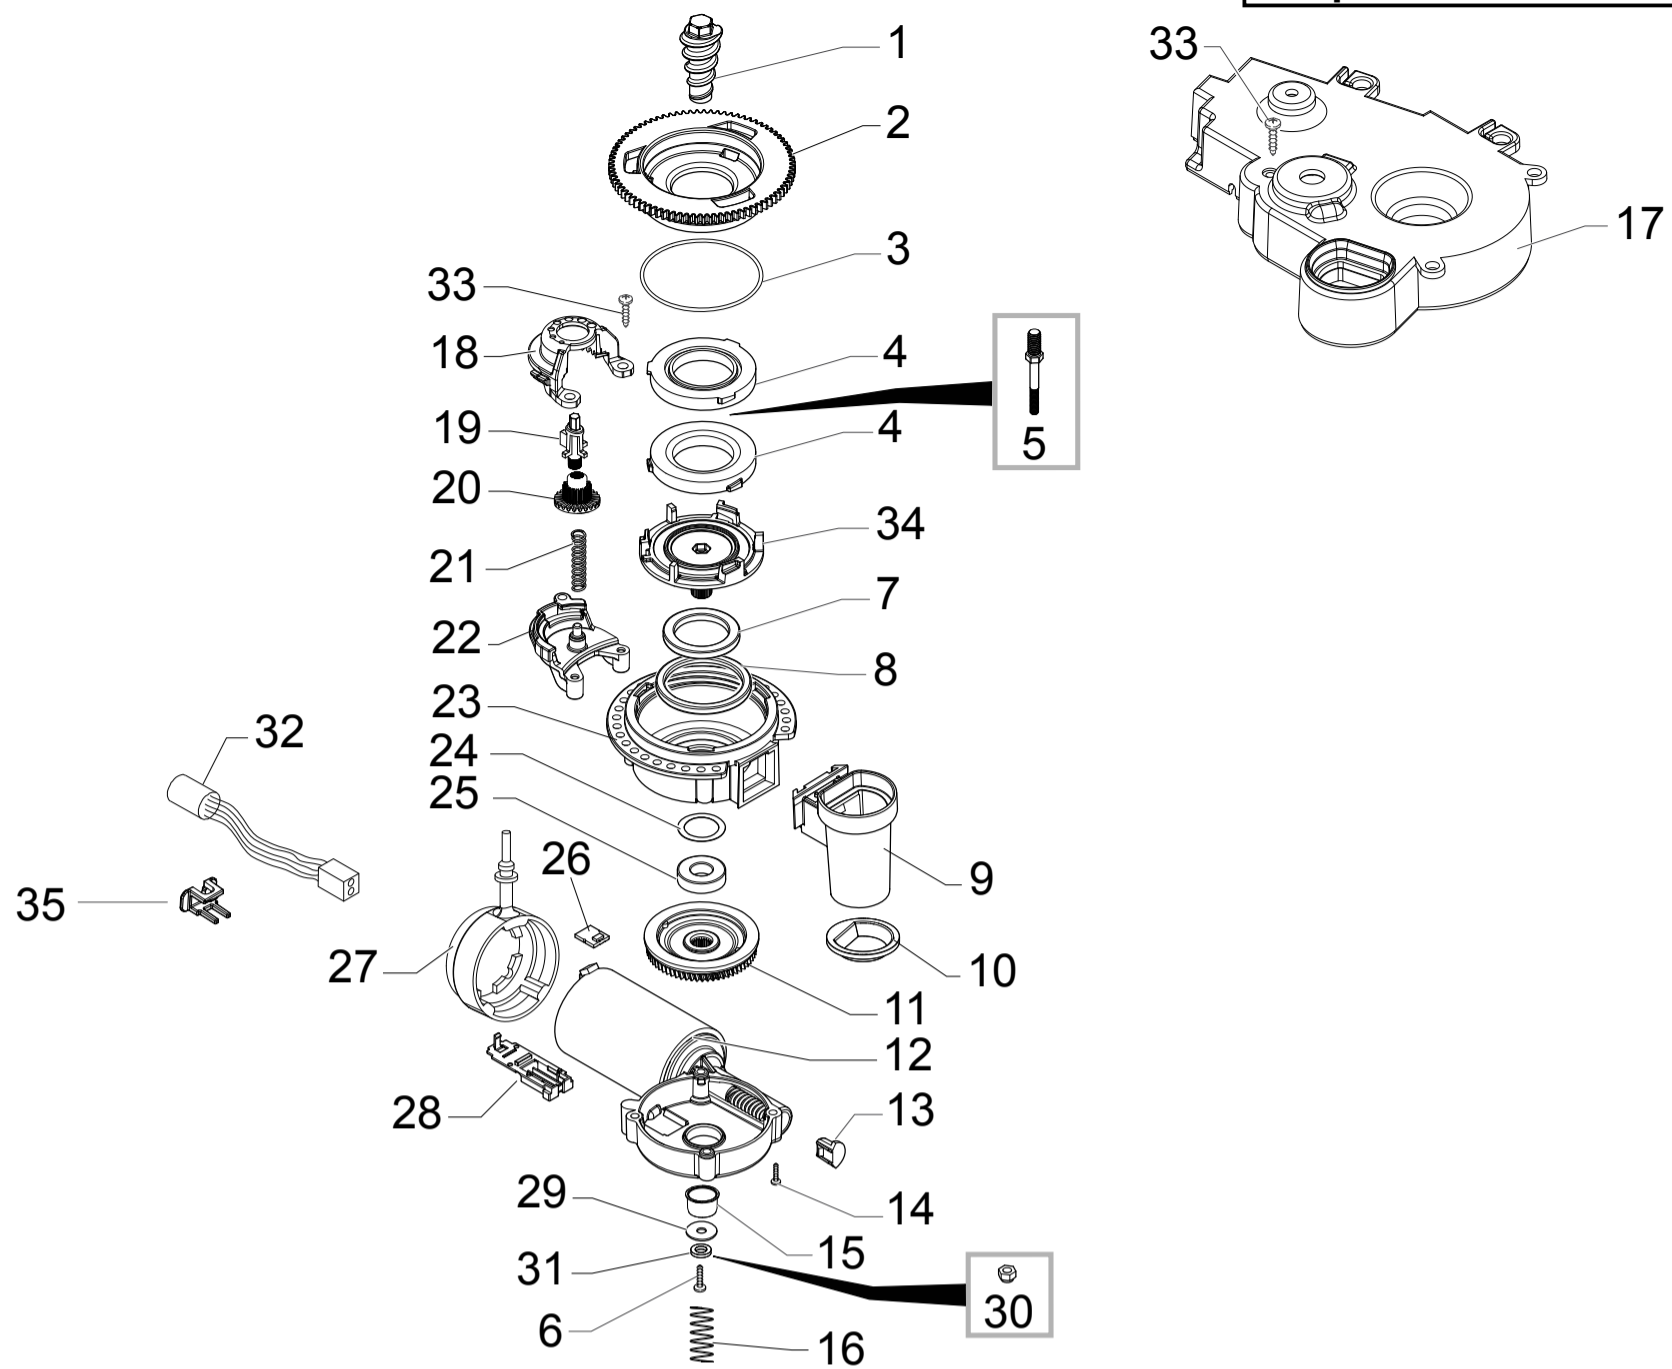

GAGGIA

SUP034PR

RI8173/00-02-03-15-60

Cod.10001704-1951-2006-2572-2842

POS	CODE	12NC	DESCRIPTION	NOTE	POS	CODE	12NC	DESCRIPTION	NOTE
01	9141.001	996530050195	BRASS INCREMENT SCREW MC			11007416	996530004292	GEN.MOTOR COF.GRINDER V2 P0049 ASSY	230V
	11011205	996530005991	TEA ZAMA INCREASE SCREW GRINDER						
02	149198250	996530017951	BLK UPPER COFFEEGRINDER GRINDER SUPPORT						
03	140328960	996530013577	OR ORM 0530-15 NBR FDA						
04	146520100	996530016342	BAKED CLAY GRINDER 48X28						
05	127473603	996530012028	STEEL PIN M4-M6 FOR INCREMENT SCREW						
06	129574802	996530012928	SCREW TCB TORX 20 M4X30 ZN-B						
07	123030300	996530011183	AXIAL BEARING EKKO 342.35252						
08	140360500	996530013597	FELT RING 45,4X39,4X4						
09	11026355	996530068049	BLK GROUND COFF.OUTLET CONVEYOR V4 ASSY.						
10	11030459	996530072511	GRY GROUND COFFEE CONT.LOWER SEAL SMART1						
11	226000300	996530029609	GEAR SX Z=38 FOR GRINDER MOTION ASSY.						
12	11000513	996530000317	MOTOR COFFEEGRINDER V3.1 ASSY.	230V					
13	149214800	996530018139	MC V3 MOD=1,25 WORM SCREW CENTRING CAP						
14	129661702	996530012992	SCREW TCB TORX 3,5X30 PLAST.ZN-B						
15	11002873	996530001389	INSULATOR BUSH FOR GRINDER MOTOR P124						
16	11000597	996530000376	STEEL COF.GRINDER SUPPORT SPRING P124						
17	11001826	996530001044	COFFEE GRINDER SOUNDPROOFING COVER P0053						
18	11002508	996530001296	UPPER COFFEEGRINDER GEAR SUPPORT P124						
19	11003446	996530001673	BLACK BEAN COFFEE GRINDER INSERT P0049						
20	11003784	996530001907	COFFEE GRINDING ADJUSTMENT GEAR P0049						
21	11002572	996530001308	COFFEEGRINDER REGULATION SPRING P124						
22	11002613	996530001314	LOWER COFFEEGRINDER GEAR SUPPORT P124						
23	142905450	996530015258	BLK UPPER BODY WITH COFFEE GROUND OUTLET						
24	128381800	996530012374	STEEL CRINKLE WASHER 21,8X14X0,25						
25	123030200	996530011182	RADIAL BEARING 61900.2RS1						
26	181540900	996530022784	ELECTR.BOARD WITH SENSOR HAL506 SF-K						
27	11001367	996530000785	BLACK COFFEE GRINDER SUPPORT P0049						
28	149199050	996530017963	BLK SENSOR SUPPORT FOR COF.GRINDER MOTOR						
29	128381902	996530012375	STEEL FLAT WASHER DI=4,3 DE=14 SP=1,5						
30	123453102	996530011241	GALV.SELF LOCK NUT HIGH M4 DIN 982						
31	128310402	996530012341	GALV.WASHER UNI 8842 A4						
32	11005658	996530003033	5POLES CONNECTOR MC SENSORS P0049 UL						
33	129914002	996530013165	SCREW TCB TORX 10 3,5X16 PLAST.ZN-B						
34	149198350	996530017952	BLK LOWER COFFEEGRINDER GRINDER SUPPORT						
35	17001921	996530072477	BLK WIRING FIX INSERT FOR GRINDER BOARD						

GAGGIA

GAGGIA PLATINUM EVENT

TABLE 4/5