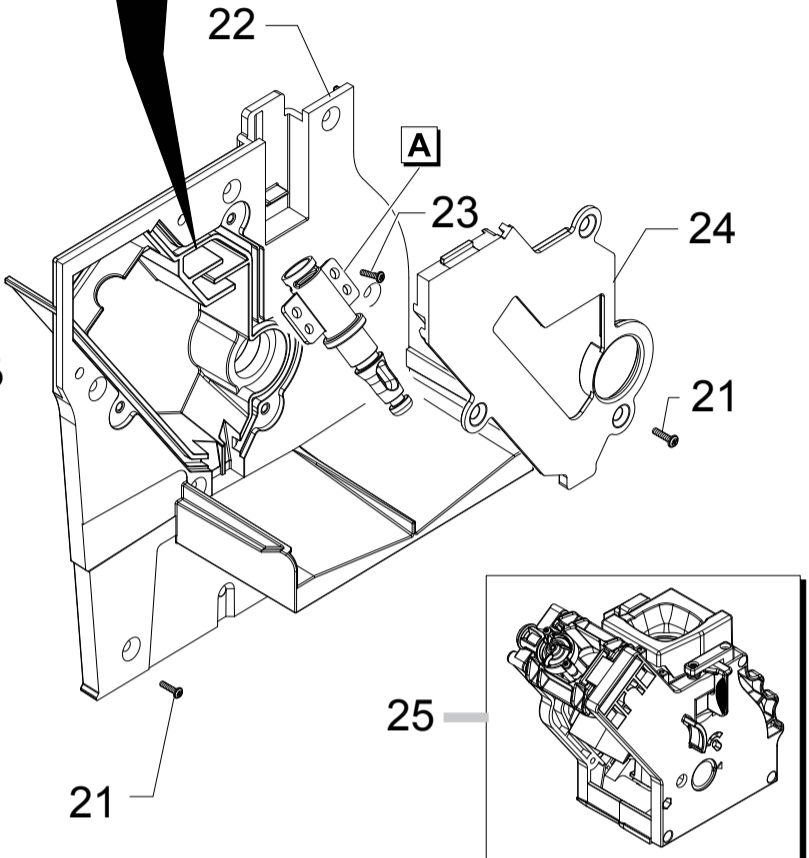

GAGGIA®

SUP034PR

RI8173/00-02-03-15-60

Cod.10001704-1951-2006-2572-2842

POS	CODE	12NC	DESCRIPTION	NOTE	POS	CODE	12NC	DESCRIPTION	NOTE
01	11005060	996530002717	PIN V2 FOR BOILER P119 ASSY.						
02	9011.132	996530048874	SS SPRING FOR PIN						
03	140324459	996530013508	OR ORM 0060-20 SILICONE PTFE/FDA						
04	11003820	996530001932	BLACK CAP V2 FOR PIN BOILER P119						
05	11009019	996530005183	TEA/BRASS PISTON L=20,9 ASSY.						
06	11022216	996530007256	BLACK MOUNTING PLATE COVER PROTECT.P0049						
07	140328059	996530013564	OR 2015 SILICONE PTFE/FDA						
08	NM01.035	996530059399	OR ORM 0090-20 SILICONE						
09	11003801	996530001926	NAT.PIN V2 FOR BOILER P119						
10	11005099	996530002747	NATURAL CURSOR V2 FOR BOILER P119						
11	NM01.057	996530059419	OR ORM 0050-20 IN SILICONE						
12	NE05.038	996530058869	MICROSWITCH SAIA XCG5-81-P5						
13	20000900	996530009913	SPARES KIT GEARS FOR RATIOMOTOR V2						
14	9161.132	996530050569	MYLAR WASHER FOR RATIOMOTOR						
15	9121.046	996530049898	BRONZE SINTERED BUSH FOR MOTOR RATIOMOT.						
16	148380200	996530017424	BAKELIZZATE WASHER D=5,5						
17	9121.044	996530049896	ANTIVIBRATION FOR MOTOR						
18	11005214	996530002796	MOTOR FOR RATIOMOTOR P124 ASSY.						
19	11001331	996530000754	BLACK DUMP BOX MICROSWITCH SUPPORT P0049						
20	11003661	996530001819	REED SENSOR MK3-1A66-BV16451						
21	129914102	996530013166	SCREW TSP TORX 10 3,5X12 PLAST.ZN-B						
22	11006337	996530003482	BLACK COVER MOUNTING PLATE P0049 ASSY.						
23	129914002	996530013165	SCREW TCB TORX 10 3,5X16 PLAST.ZN-B						
24	11001312	996530000748	BLACK COVER FOR BOILER VAIN P0049						
25	11005921	996530003229	BLACK BREW UNIT 8GR/SBS V2 P124 SEE EXPL. COD. E90060 NEXT PAGE