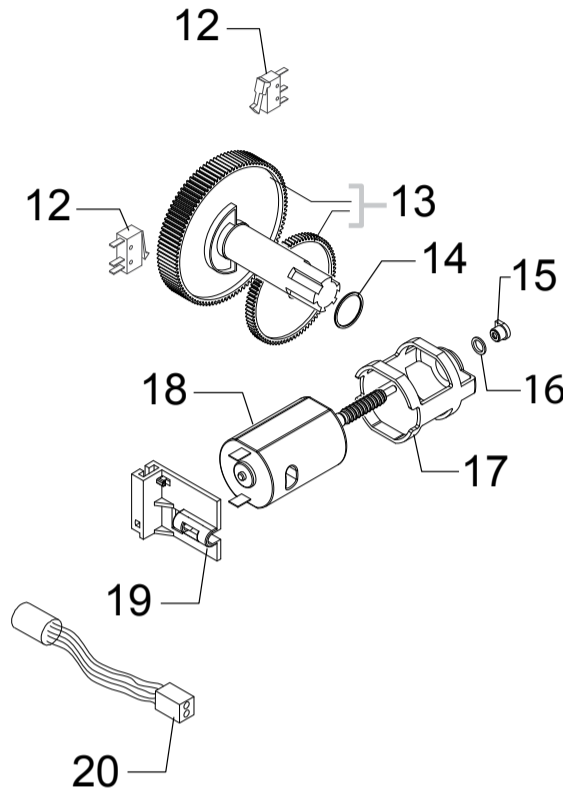

GAGGIA®

SUP034PR

RI8173/00-02-03-15-60

Cod.10001704-1951-2006-2572-2842

POS	CODE	12NC	DESCRIPTION	NOTE	POS	CODE	12NC	DESCRIPTION	NOTE
01	11005060	996530002717	PIN V2 FOR BOILER P119 ASSY.						
02	9011.132	996530048874	SS SPRING FOR PIN						
03	140324459	996530013508	OR ORM 0060-20 SILICONE PTFE/FDA						
04	11003820	996530001932	BLACK CAP V2 FOR PIN BOILER P119						
05	11009019	996530005183	TEA/BRASS PISTON L=20,9 ASSY.						
06	11022216	996530007256	BLACK MOUNTING PLATE COVER PROTECT.P0049						
07	140328059	996530013564	OR 2015 SILICONE PTFE/FDA						
08	NM01.035	996530059399	OR ORM 0090-20 SILICONE						
09	11003801	996530001926	NAT.PIN V2 FOR BOILER P119						
10	11005099	996530002747	NATURAL CURSOR V2 FOR BOILER P119						
11	NM01.057	996530059419	OR ORM 0050-20 IN SILICONE						
12	NE05.038	996530058869	MICROSWITCH SAIA XCG5-81-P5						
13	20000900	996530009913	SPARES KIT GEARS FOR RATIOMOTOR V2						
14	9161.132	996530050569	MYLAR WASHER FOR RATIOMOTOR						
15	9121.046	996530049898	BRONZE SINTERED BUSH FOR MOTOR RATIOMOT.						
16	148380200	996530017424	BAKELIZZATE WASHER D=5,5						
17	9121.044	996530049896	ANTIVIBRATION FOR MOTOR						
18	11005214	996530002796	MOTOR FOR RATIOMOTOR P124 ASSY.						
19	11001331	996530000754	BLACK DUMP BOX MICROSWITCH SUPPORT P0049						
20	11003661	996530001819	REED SENSOR MK3-1A66-BV16451						
21	129914102	996530013166	SCREW TSP TORX 10 3,5X12 PLAST.ZN-B						
22	11006337	996530003482	BLACK COVER MOUNTING PLATE P0049 ASSY.						
23	129914002	996530013165	SCREW TCB TORX 10 3,5X16 PLAST.ZN-B						
24	11001312	996530000748	BLACK COVER FOR BOILER VAIN P0049						
25	11005921	996530003229	BLACK BREW UNIT 8GR/SBS V2 P124 SEE EXPL. COD. E90060 NEXT PAGE