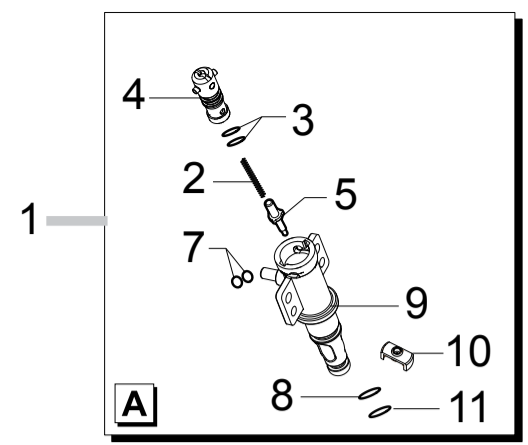

GAGGIA®

SUP034PR

RI8173/00-02-03-15-60

Cod.10001704-1951-2006-2572-2842

POS	CODE	12NC	DESCRIPTION	NOTE	POS	CODE	12NC	DESCRIPTION	NOTE
01	11005060	996530002717	PIN V2 FOR BOILER P119 ASSY.						
02	9011.132	996530048874	SS SPRING FOR PIN						
03	140324459	996530013508	OR ORM 0060-20 SILICONE PTFE/FDA						
04	11003820	996530001932	BLACK CAP V2 FOR PIN BOILER P119						
05	11009019	996530005183	TEA/BRASS PISTON L=20,9 ASSY.						
06	11022216	996530007256	BLACK MOUNTING PLATE COVER PROTECT.P0049						
07	140328059	996530013564	OR 2015 SILICONE PTFE/FDA						
08	NM01.035	996530059399	OR ORM 0090-20 SILICONE						
09	11003801	996530001926	NAT.PIN V2 FOR BOILER P119						
10	11005099	996530002747	NATURAL CURSOR V2 FOR BOILER P119						
11	NM01.057	996530059419	OR ORM 0050-20 IN SILICONE						
12	NE05.038	996530058869	MICROSWITCH SAIA XCG5-81-P5						
13	20000900	996530009913	SPARES KIT GEARS FOR RATIOMOTOR V2						
14	9161.132	996530050569	MYLAR WASHER FOR RATIOMOTOR						
15	9121.046	996530049898	BRONZE SINTERED BUSH FOR MOTOR RATIOMOT.						
16	148380200	996530017424	BAKELIZZATE WASHER D=5,5						
17	9121.044	996530049896	ANTIVIBRATION FOR MOTOR						
18	11005214	996530002796	MOTOR FOR RATIOMOTOR P124 ASSY.						
19	11001331	996530000754	BLACK DUMP BOX MICROSWITCH SUPPORT P0049						
20	11003661	996530001819	REED SENSOR MK3-1A66-BV16451						
21	129914102	996530013166	SCREW TSP TORX 10 3,5X12 PLAST.ZN-B						
22	11006337	996530003482	BLACK COVER MOUNTING PLATE P0049 ASSY.						
23	129914002	996530013165	SCREW TCB TORX 10 3,5X16 PLAST.ZN-B						
24	11001312	996530000748	BLACK COVER FOR BOILER VAIN P0049						
25	11005921	996530003229	BLACK BREW UNIT 8GR/SBS V2 P124 SEE EXPL. COD. E90060 NEXT PAGE