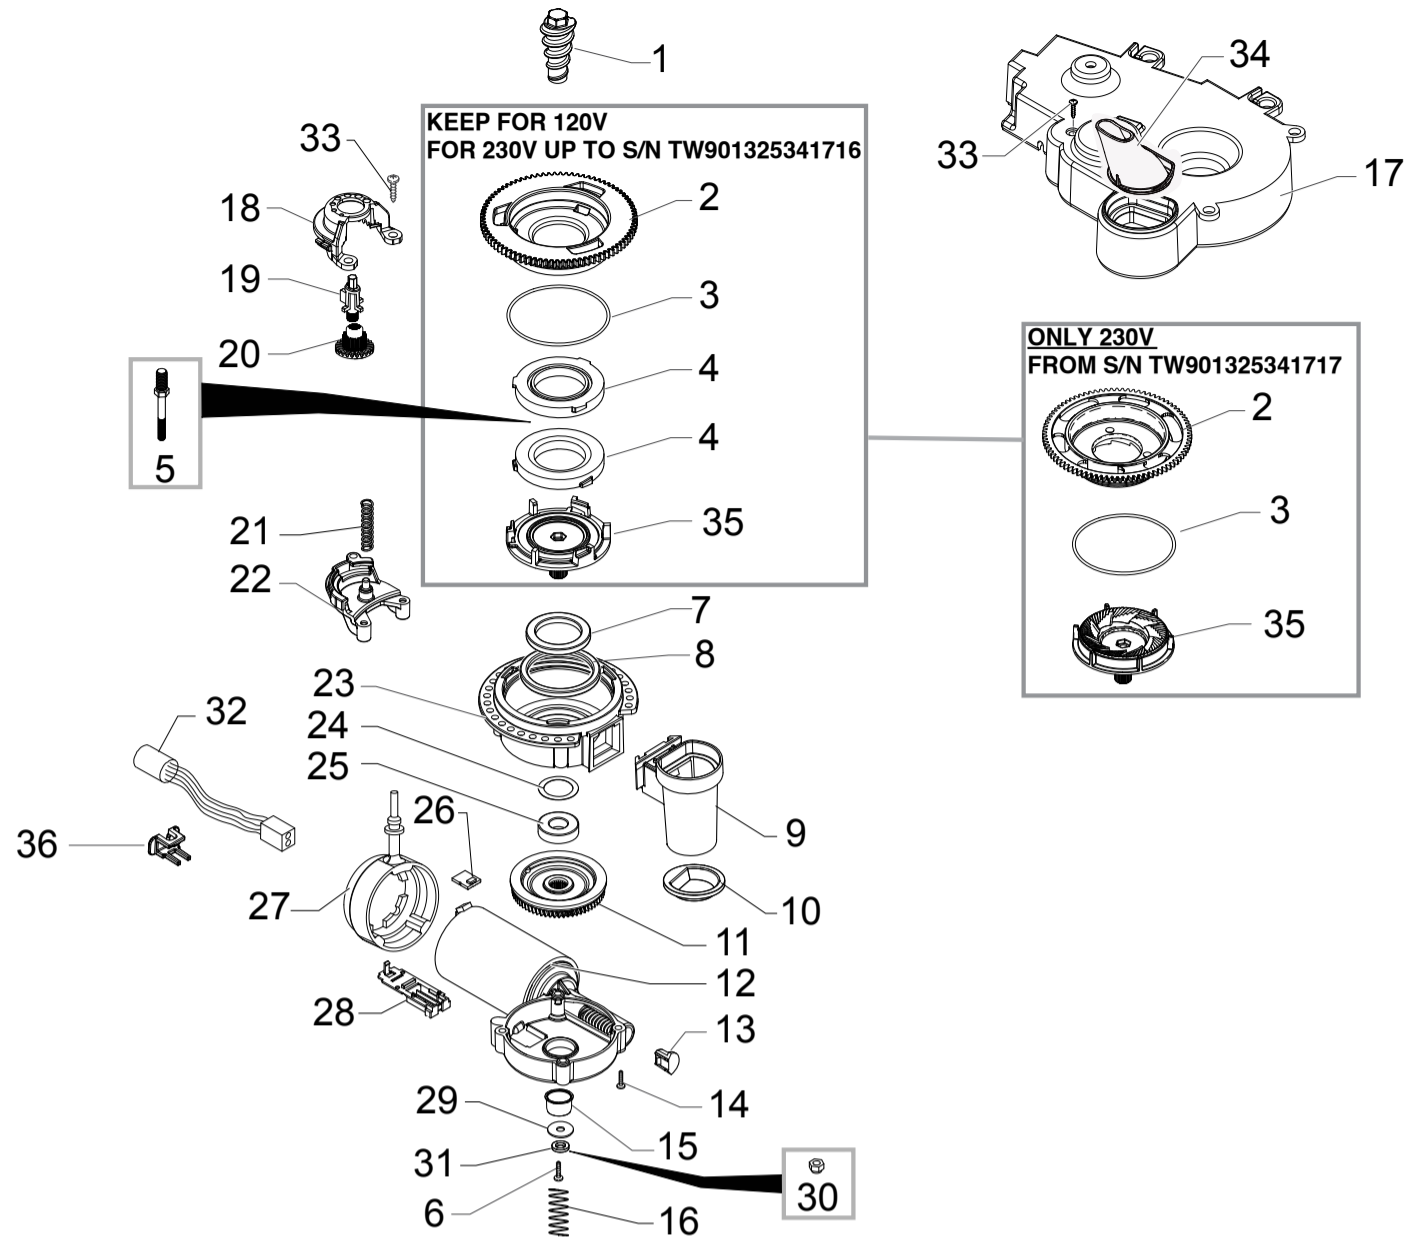

Saeco SUP031O
INTERNATIONAL GROUP

RI9752/01/02/05/31/32/41/43/48

Cod.10002746-40-2855-3074-75-2796-97-99
Cod.10002798-2804-56-57-79-10002900-29-38

POS	CODE	12NC	DESCRIPTION	NOTE	POS	CODE	12NC	DESCRIPTION	NOTE
01	11005668	996530003036	2POLES CONNECTOR PUMP P0049 UL	100V-230V	25	11001499	996530000853	SS FAUCET FORK SPRING P0049	
02	140321961	996530013471	O-RING 2031 TERMOIL	WITH PART.N°37	26	11004625	996530002455	TEA/BRASS FAUCET CASING P0049	
03	12000140	996530007753	ULKA PUMP EP5/S GW	230V-50HZ	27	12001614	996530067769	OR 2012 IN EPDM PEROX.FOOD 70 SH	
	12000130	996530007749	ULKA PUMP EP5/S GW	100V-50/60HZ	28	12001613	996530067867	O-RING 108 EPDM PEROX.FOOD 70 SH	
	12000142	996530007754	ULKA PUMP EAP5/S	120V-60HZ	29	11025776	996530067941	PLAST/BRASS FAUCET SHAFT V2 P0049 ASSY.	
	12000182	996530007782	ULKA PUMP EP5/S GW	220V-60HZ	30	11001546	996530000891	BLACK FAUCET STRAIGHT CONNECTOR P0049	
04	11006296	996530003462	BLACK PUMP SUPPORT P0049 ASSY.		31	11001544	996530000888	BLACK FAUCET CONNECTOR P0049	
05	147920150	996530017348	90° INLET PUMP CONNECTOR		32	11004134	996530002075	TEA/BRASS FAUCET SHAFT P0049	
06	12000005	996530007709	ANTIDISTURB FILTER 10A FNC 1005474103P	230V	33	NF11.052	996530059178	OETIKER CLIP	
	12000007	996530007711	QUICK-LOCK ANTIDISTURB FILTER 16A	120V	34	16000380	996530009505	5X8,9 SILICONE TUBE	IN ROLL
	12001363	996530008036	QUICK-LOCK ANTIDISTURB FILTER 16A	100V	35	11001330	996530000753	BLACK CONNECTOR FOR PIN BOILER P0049	
07	149360200	996530018269	SILICONE TUBE 5X8 70SR	IN ROLL	36	11005284	996530002821	BLACKBOILER CONNECTORS COVER P0049/P0053	STD BOILER
08	11005648	996530003031	6 POLES CONNECT.LEVEL+FLOWMETER P0049 UL	110V - 230V		17000386	996530066737	BLK BOILER CONNECTORS COVER P0049/P0053	SLIM BOILER
09	11000651	996530000425	WATER LEVEL SENSOR BOARD P124	100V - 120V	37	11004689	996530002484	TEA/BRASS SAFETY VALVE 16-18 BAR ASSY.	
	11003232	996530001522	AS.CPU+SW WATER LEVEL SENSOR V2	230V	38	11001629	996530000934	BLK PUMP WATER DESCARGING CONNECT.P0049	
10	11003670	996530001828	BLACK TURBINE SUPPORT V2 P0049		39	11005003	996530002662	SS DESCARGING WATER CONNECT.SPRING P0049	
11	12000781	996530007887	TURBINE D=1,2 932-8521/90 ASSY.		40	11008876	996530005077	BLK BRASS FAUCET BLOCK INSERT P0049/A	
12	JS01.022	996530057357	SILICONE TUBE 5X10 60SH	IN ROLL	41	12000892	996530007947	OETIKER CLAMP D=9,5 16700004	
13	189428600	996530026958	THERMOSTAT 175° 1NT-08L-5125	(ONLY FOR 120V)	42	12001715	996530069758	SCREW TCB TORX 20 M4X8 AUTOFORMING ZN-B	
			UP TO S/N.9008SA40365462		43	129932502	996530013201	SCREW TSP 5X30 PLAST.ZN-B	STD BOILER
			FROM S/N.9008SA40365463			12001369	996530008039	SCREW TSP TORX 10 5X35 PLAST.SS	SLIM BOILER
			THERMOSTAT ONE SHOT 175°	STD BOILER	44	11001332	996530000755	BLACK BOILER-FAUCET-VALVE SUPPORT P0049	
		262279998757	THERMOSTAT OPEN/CLOSE 190/-35DEGC B	SLIM BOILER	45	129913202	996530013156	SCREW TCB TORX 10 3X8 PLAST.ZN-B	
14	11001751	996530000997	TUB.BOILER V3 UPPER THERM.FIXING SPRING		46	11001630	996530000935	BLK MILK ISLAND DESCARG.WATER CONN.P0049	
15	11011341	996530006025	V4 TUB.BOILER ASSY.	STD BOILER	47	12001615	996530067929	OR 2025 IN EPDM PEROX.FOOD 70 SH	
			UP TO S/N. TW901249599456		48	11002957	996530001408	SS.FAUCET FOR SPRING P0049	
			FROM S/N. TW901249599457		49	17001879	996530073171	BLK CAPACIT.SENSOR DEADLOCK INSERT P0049	
			SLIM TUB.BOILER 1300W 230V ASSY.	SLIM BOILER	50	12000450	996530007819	SCREW TCB TORX 10 3,5X12 PLAST.ZN-N	
			FROM S/N. TW901249599456			11025775	996530067768	TEA/BRASS FAUCET V2 P0049-P0053 ASSY.	COMPLETE
			V3 TUB.BOILER ASSY.	120V 1300W		11001748	996530000994	TUB.BOILER P0049/A 230V ASSY.	STD BOILER
			V3 TUB.BOILER ASSY.	100V 1300W				UP TO S/N. TW901249599456	
16	190800100	996530026997	TEMPERATURE SENSOR NTC UL L=280MM					SLIM TUB.BOILER P0049/A 230V ASSY.	SLIM BOILER
17	11004196	996530002117	CHROM.UPPER STEAM TUBE COVER P0049					FROM S/N. TW901249599457	
18	11004197	996530002118	CHROM.LOWER STEAM TUBE COVER P0049					TUB.BOILER P0049/A 120V ASSY.	COMPLETE
19	129913902	996530013164	SCREW TCB TORX 10 3X12 PLAST.ZN-B					TUB.BOILER P0049/A 100V ASSY	COMPLETE
20	11022486	996530007383	TF/CHROM.STEAM TUBE V2 P0049/P0053 ASSY.						
21	-	421941300681	BLK/SIL.STEAM TUBE HANDGRIP P0049						
22	11001620	996530000925	BLACK PANNARELLO INNER TUBE P0049						
23	11001769	996530001012	BLACK PANNARELLO COVER P0049						
23	11001621	996530000926	SS PANNARELLO COVER P0049						
24	11007569	996530004425	FAUCET ELECTRONIC CARD G0053 ASSY.						