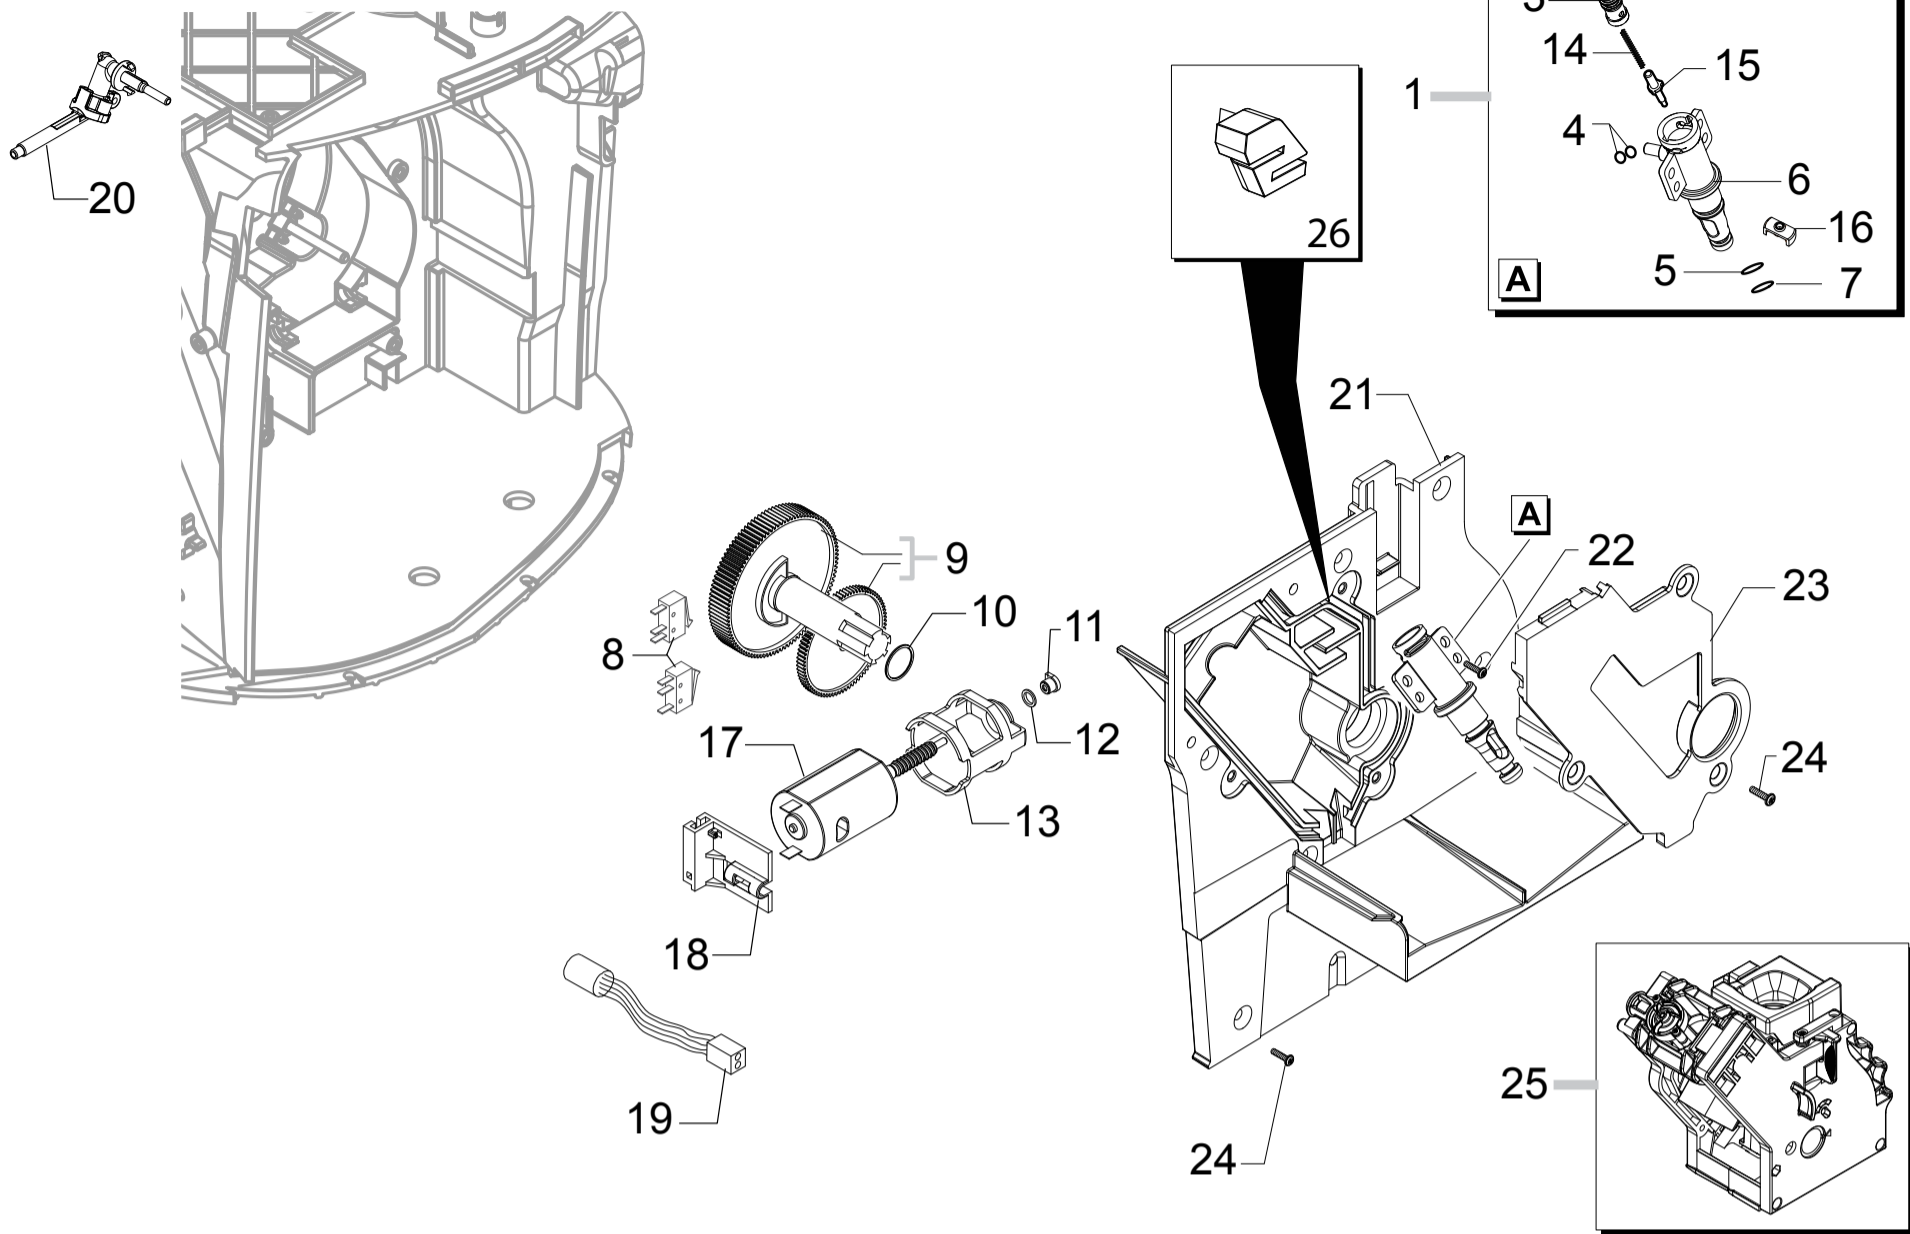

Saeco SUP031O
INTERNATIONAL GROUP

RI9752/01/02/05/31/32/41/43/48

Cod.10002746-40-2855-3074-75-2796-97-99
Cod.10002798-2804-56-57-79-10002900-29-38

POS	CODE	12NC	DESCRIPTION	NOTE	POS	CODE	12NC	DESCRIPTION	NOTE
01	11005060	996530002717	PIN V2 FOR BOILER P119 ASSY.						
02	140324459	996530013508	OR ORM 0060-20 SILICONE PTFE/FDA						
03	11003820	996530001932	BLACK CAP V2 FOR PIN BOILER P119						
04	140328059	996530013564	OR 2015 SILICONE PTFE/FDA						
05	NM01.035	996530059399	OR ORM 0090-20 SILICONE						
06	11003801	996530001926	NAT.PIN V2 FOR BOILER P119						
07	NM01.057	996530059419	OR ORM 0050-20 IN SILICONE						
08	NE05.038	996530058869	MICROSWITCH SAIA XCG5-81-P5						
09	20000900	996530009913	SPARES KIT GEARS FOR RATIOMOTOR V2						
10	9161.132	996530050569	MYLAR WASHER FOR RATIOMOTOR						
11	9121.046	996530049898	BRONZE SINTERED BUSH FOR MOTOR RATIOMOT.						
12	148380200	996530017424	BAKELIZZATE WASHER D=5,5						
13	9121.044	996530049896	ANTIVIBRATION FOR MOTOR						
14	9011.132	996530048874	SS SPRING FOR PIN						
15	11009019	996530005183	TEA/BRASS PISTON L=20,9 ASSY.						
16	11005099	996530002747	NATURAL CURSOR V2 FOR BOILER P119						
17	11005214	996530002796	MOTOR FOR RATIOMOTOR P124 ASSY.						
18	11001331	996530000754	BLACK DUMP BOX MICROSWITCH SUPPORT P0049						
19	11003661	996530001819	REED SENSOR MK3-1A66-BV16451						
20	20006884	996530067764	KIT COUNTER PISTON+COFF.DISP.VALVE P0049 UP TO S/N.9008SA40436654						
	11010544	996530005801	COFFEE DISPENSING VALVE V4 P0049 ASSY. FROM S/N. 9008SA40436655						
21	11006337	996530003482	BLACK COVER MOUNTING PLATE P0049 ASSY.						
	11009287	996530005378	BLACK COVER MOUNTING PLATE P0049 UL ASSY						
22	129914002	996530013165	SCREW TCB TORX 10 3,5X16 PLAST.ZN-B						
23	11001312	996530000748	BLACK COVER FOR BOILER VAIN P0049						
	11009284	996530005375	BLACK COVER FOR BOILER VAIN P0049 UL						
24	129914102	996530013166	SCREW TSP TORX 10 3,5X12 PLAST.ZN-B						
25	11002145	996530001182	BLACK BREW UNIT 8GR/SBS P124 UP TO S/N.9008SA40436654 SEE TABLE 6						
25	11012382	996530006384	BLACK BREW UNIT 8GR.5BAR P0057 FROM S/N.9008SA40436655 SEE TABLE 7						
26	11022216	996530007256	BLACK MOUNTING PLATE COVER PROTECT.P0049