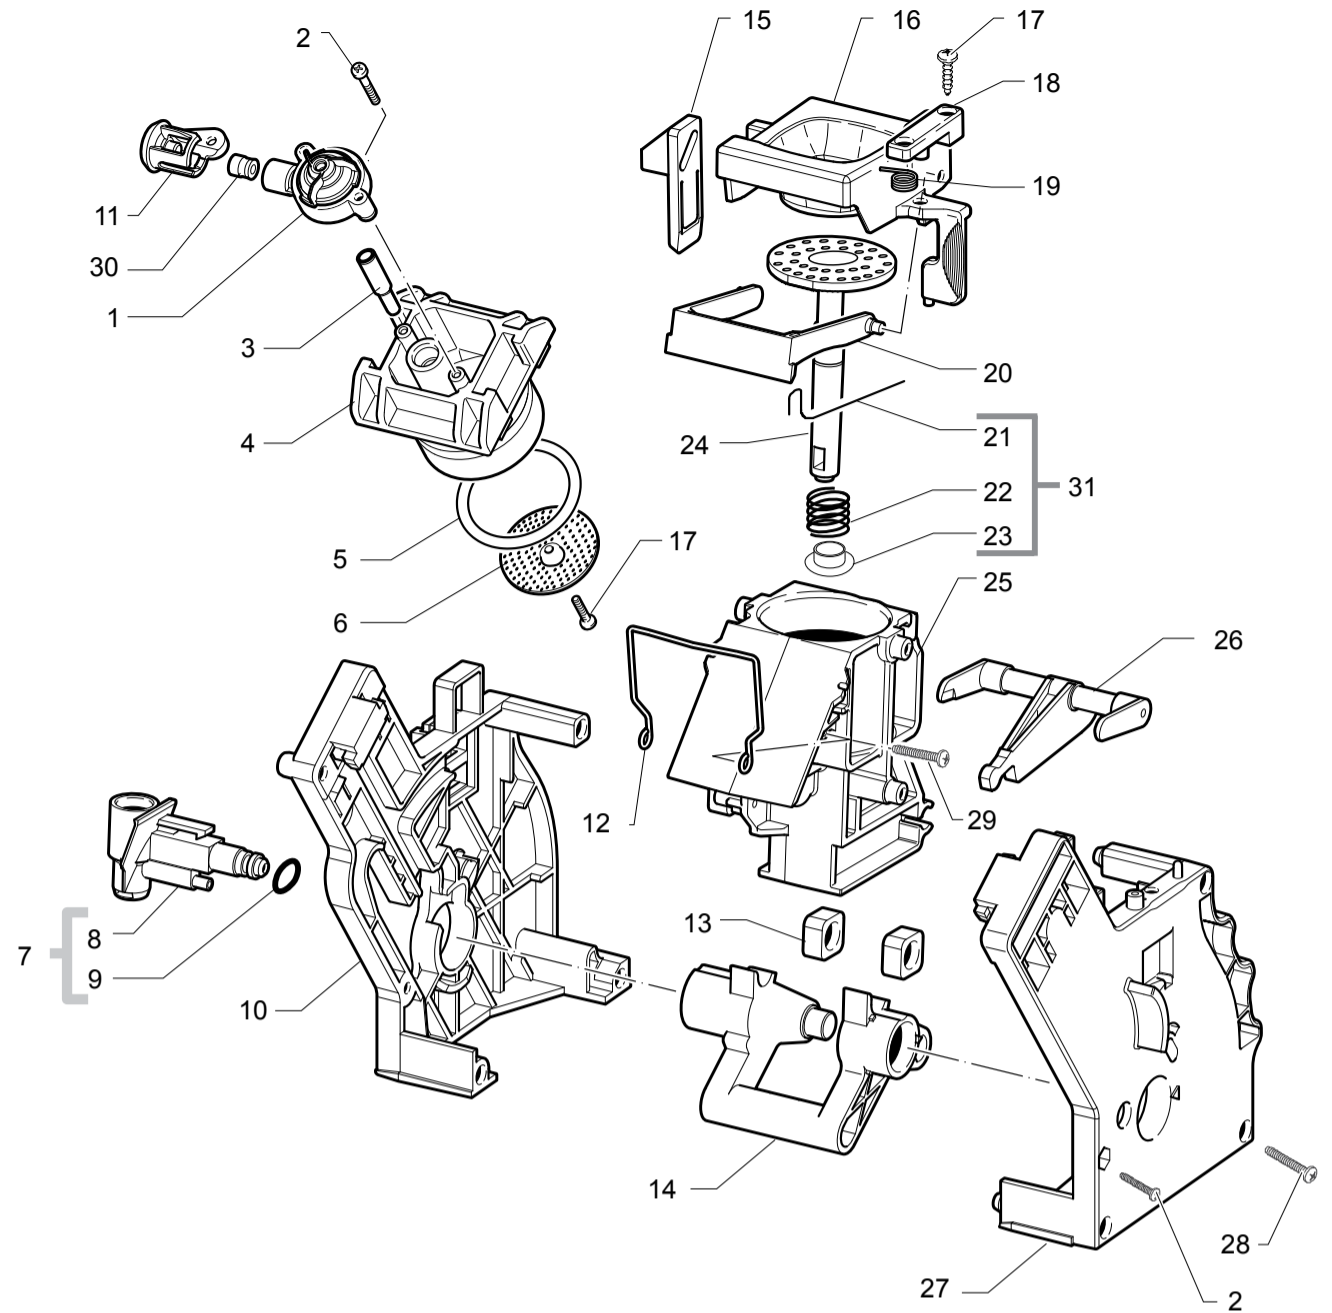

UP TO S/N 9008SA40436654

SUP031O

RI9752/01/02/05/31/32/41/43/48

Cod.10002746-40-2855-3074-75-2796-97-99

Cod.10002798-2804-56-57-79-10002900-29-38

POS	CODE	12NC	DESCRIPTION	NOTE	POS	CODE	12NC	DESCRIPTION	NOTE
01	11010660	996530005823	SBS VALVE STD ASSY.						
02	12000550	996530007838	SCREW TCB TORX 10 3X25 PLAST.SS						
03	11009276	996530005372	BLK COUNTER PISTON TUBE BREW UNIT S0053						
04	11001840	996530001046	BLACK COUNTER PISTON BREW UNIT 8GR.P124						
05	NM01.044	996530059406	OR ORM 0320-40 SILICONE PTFE/FDA						
06	9161.268	996530050709	PERCOLATOR DE=35,8 ELFO						
07	20000440	996530009825	BLACK WATER INLET SLEEVE BREW UNIT ASSY.						
08	9161.064.050	996530050488	BLACK WATER INLET SLEEVE BREW UNIT ROYAL						
09	NM02.007	996530059441	OR 2025 IN TERMOIL						
10	9161.375.050	996530050832	BLACK BREW UNIT REAR PLATE SMART						
11	145899250	996530016147	BLK COFFEE CONNECTION BREW UNIT P124						
12	11001556	996530000898	SS BREW UNIT SPRING H=49 SMART						
13	9161.094.150	996530050541	GREY BREW UNIT DRILLED BLOCK						
14	9161.066.050	996530050492	BLACK BREW UNIT ELBOW SHAFT M5000						
15	9161.373.050	996530050827	BLACK BREW UNIT COUPLING PLATE SMART						
16	149261350	996530018241	BLACK HOPPER DOSER BREW UNIT SMART1						
17	12000895	996530007951	SCREW TSP TORX 10 3X10 PLAST.SS						
18	9161.374.050	996530050829	BLK BREWUNIT HOPPER BLOCKING PLATE SMART						
19	9161.378	996530050838	SS HOPPER SPRING FOR BREW UNIT SMART						
20	11004161	996530002096	BLACK SCRAPER FOR BREW UNIT M5000						
21	9161.046	996530050455	SS SCRAPER SPRING FOR BREW UNIT						
22	9161.198	996530050627	SS.8GR.BREW UNIT PISTON SPRING						
23	9161.191	996530050618	WHITE 8GR.-12GR.BREW UNIT PISTON BUSH						
24	11003077	996530001451	BLK BREW UNIT INTEGRAL PISTON 8GR.ASSY.						
25	11003075	996530001448	BLACK COFFEE CONTAINER BREW UNIT P124						
26	11003078	996530001452	BLACK CONNECTING ROD BREW UNIT 8GR.						
27	11005920	996530003228	BLACK BREW UNIT FRONT PLATE S/SCR.SMART						
28	12000897	996530007953	SCREW TCB TORX 10 3,5X20 PLAST.SS						
29	129912521	996530013148	SCREW TCB TORX 10 3,5X14 PLAST.SS						
30	145857962	996530016004	BLACK COFFEE CONNECTOR INSERT SEAL P124						
31	11023086	996530007577	BLK 8GR.BREW UNIT NTEGR.PISTON GEN.ASSY.						
	11002145	996530001182	BLACK BREW UNIT 8GR/SBS P124 UP TO S/N 9008SA40436654						