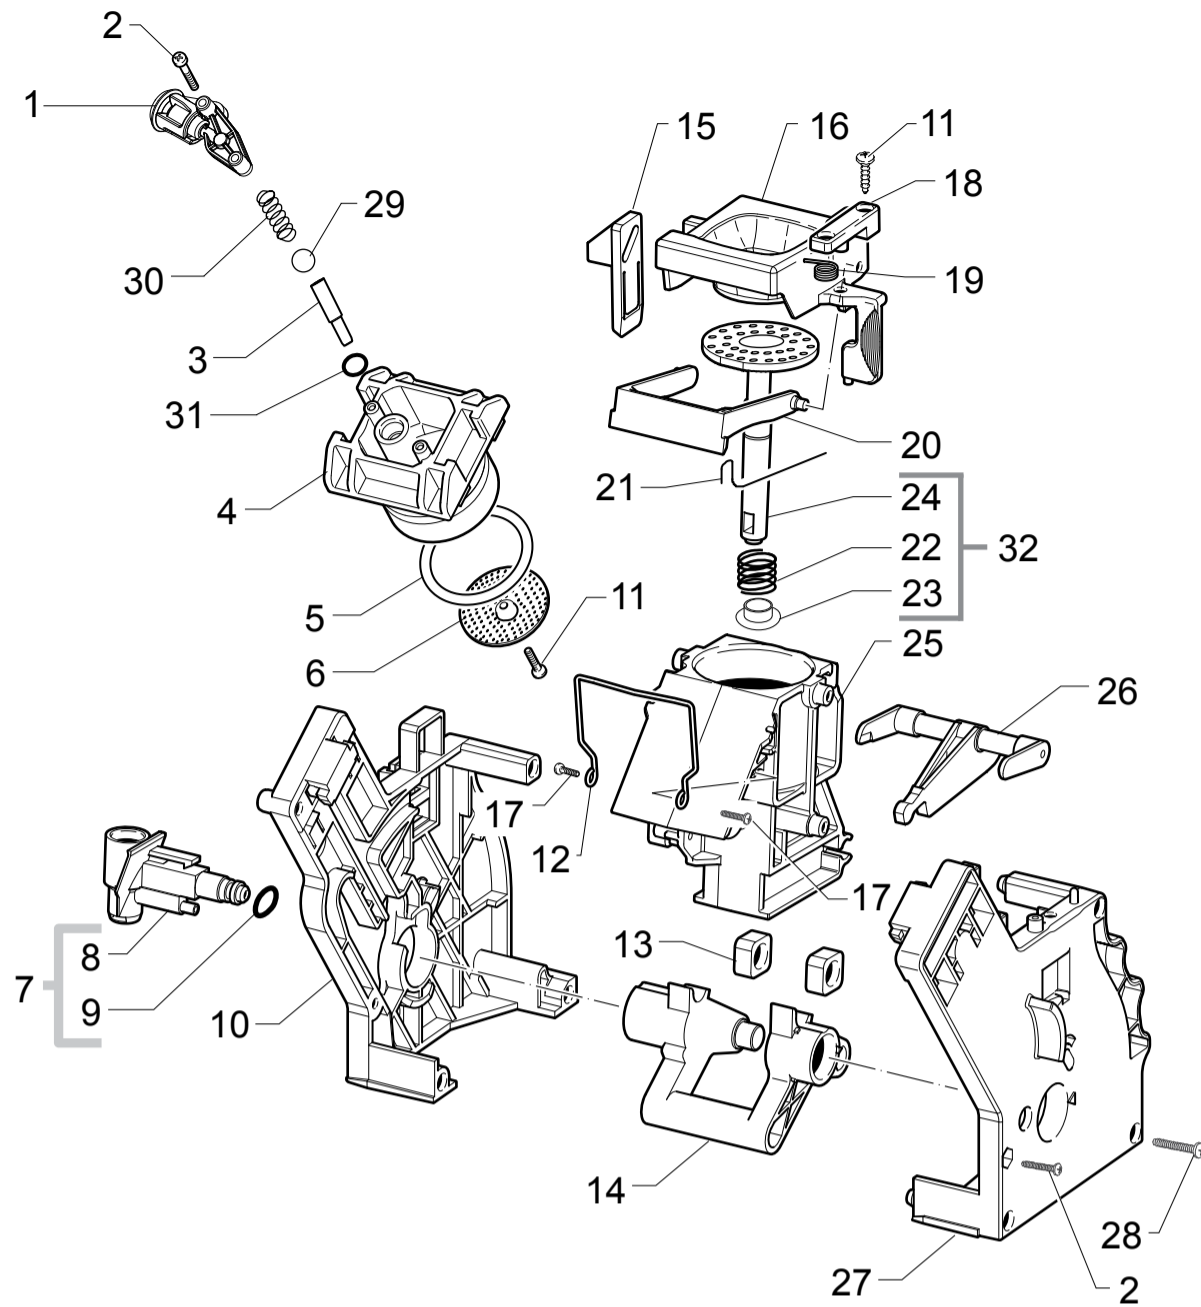

FROM S/N 9008SA40436655

Saeco SUP0310
INTERNATIONAL GROUP

RI9752/01/02/05/31/32/41/43/48

Cod.10002746-40-2855-3074-75-2796-97-99
Cod.10002798-2804-56-57-79-10002900-29-38

POS	CODE	12NC	DESCRIPTION	NOTE	POS	CODE	12NC	DESCRIPTION	NOTE
01	11009362	996530005415	BLK COF.OUTLET SLEEVE BREW UNIT S0053 AS						
02	12000550	996530007838	SCREW TCB TORX 10 3X25 PLAST.SS						
03	11009276	996530005372	BLK COUNTER PISTON TUBE BREW UNIT S0053						
04	11001840	996530001046	BLACK COUNTER PISTON BREW UNIT 8GR.P124						
05	NM01.044	996530059406	OR ORM 0320-40 SILICONE PTFE/FDA						
06	9161.268	996530050709	PERCOLATOR DE=35,8 ELFO						
07	20000440	996530009825	BLACK WATER INLET SLEEVE BREW UNIT ASSY.						
08	9161.064.050	996530050488	BLACK WATER INLET SLEEVE BREW UNIT ROYAL						
09	NM02.007	996530059441	OR 2025 IN TERMOIL						
10	9161.375.050	996530050832	BLACK BREW UNIT REAR PLATE SMART						
11	12000895	996530007951	SCREW TSP TORX 10 3X10 PLAST.SS						
12	11001556	996530000898	SS BREW UNIT SPRING H=49 SMART						
13	9161.094.050	996530050539	BLACK BREW UNIT DRILLED BLOCK						
14	9161.066.050	996530050492	BLACK BREW UNIT ELBOW SHAFT M5000						
15	9161.373.050	996530050827	BLACK BREW UNIT COUPLING PLATE SMART						
16	149261350	996530018241	BLACK HOPPER DOSER BREW UNIT SMART1						
17	129912521	996530013148	SCREW TCB TORX 10 3,5X14 PLAST.SS						
18	9161.374.050	996530050829	BLK BREWUNIT HOPPER BLOCKING PLATE SMART						
19	9161.378	996530050838	SS HOPPER SPRING FOR BREW UNIT SMART						
20	11004161	996530002096	BLACK SCRAPER FOR BREW UNIT M5000						
21	9161.046	996530050455	SS SCRAPER SPRING FOR BREW UNIT						
22	9161.198	996530050627	SS.8GR.BREW UNIT PISTON SPRING						
23	9161.191	996530050618	WHITE 8GR.-12GR.BREW UNIT PISTON BUSH						
24	11003077	996530001451	BLK BREW UNIT INTEGRAL PISTON 8GR.ASSY.						
25	11003075	996530001448	BLACK COFFEE CONTAINER BREW UNIT P124						
26	11003078	996530001452	BLACK CONNECTING ROD BREW UNIT 8GR.						
27	11005920	996530003228	BLACK BREW UNIT FRONT PLATE S/SCR.SMART						
28	12000897	996530007953	SCREW TCB TORX 10 3,5X20 PLAST.SS						
29	9991.168	996530051874	GLASS SPHERE D.5 MM						
30	11012095	996530006305	SS COFFEE UNIT CONTERPISTON SPRING S0053						
31	140328761	996530013575	OR ORM 0060-15 TERMOIL						
32	11023086	996530007577	BLK 8GR.BREW UNIT NTEGR.PISTON GEN.ASSY.						
	11012382	996530006384	BLACK BREW UNIT 8GR.5BAR P0057 FROM S/N 9008SA40436655