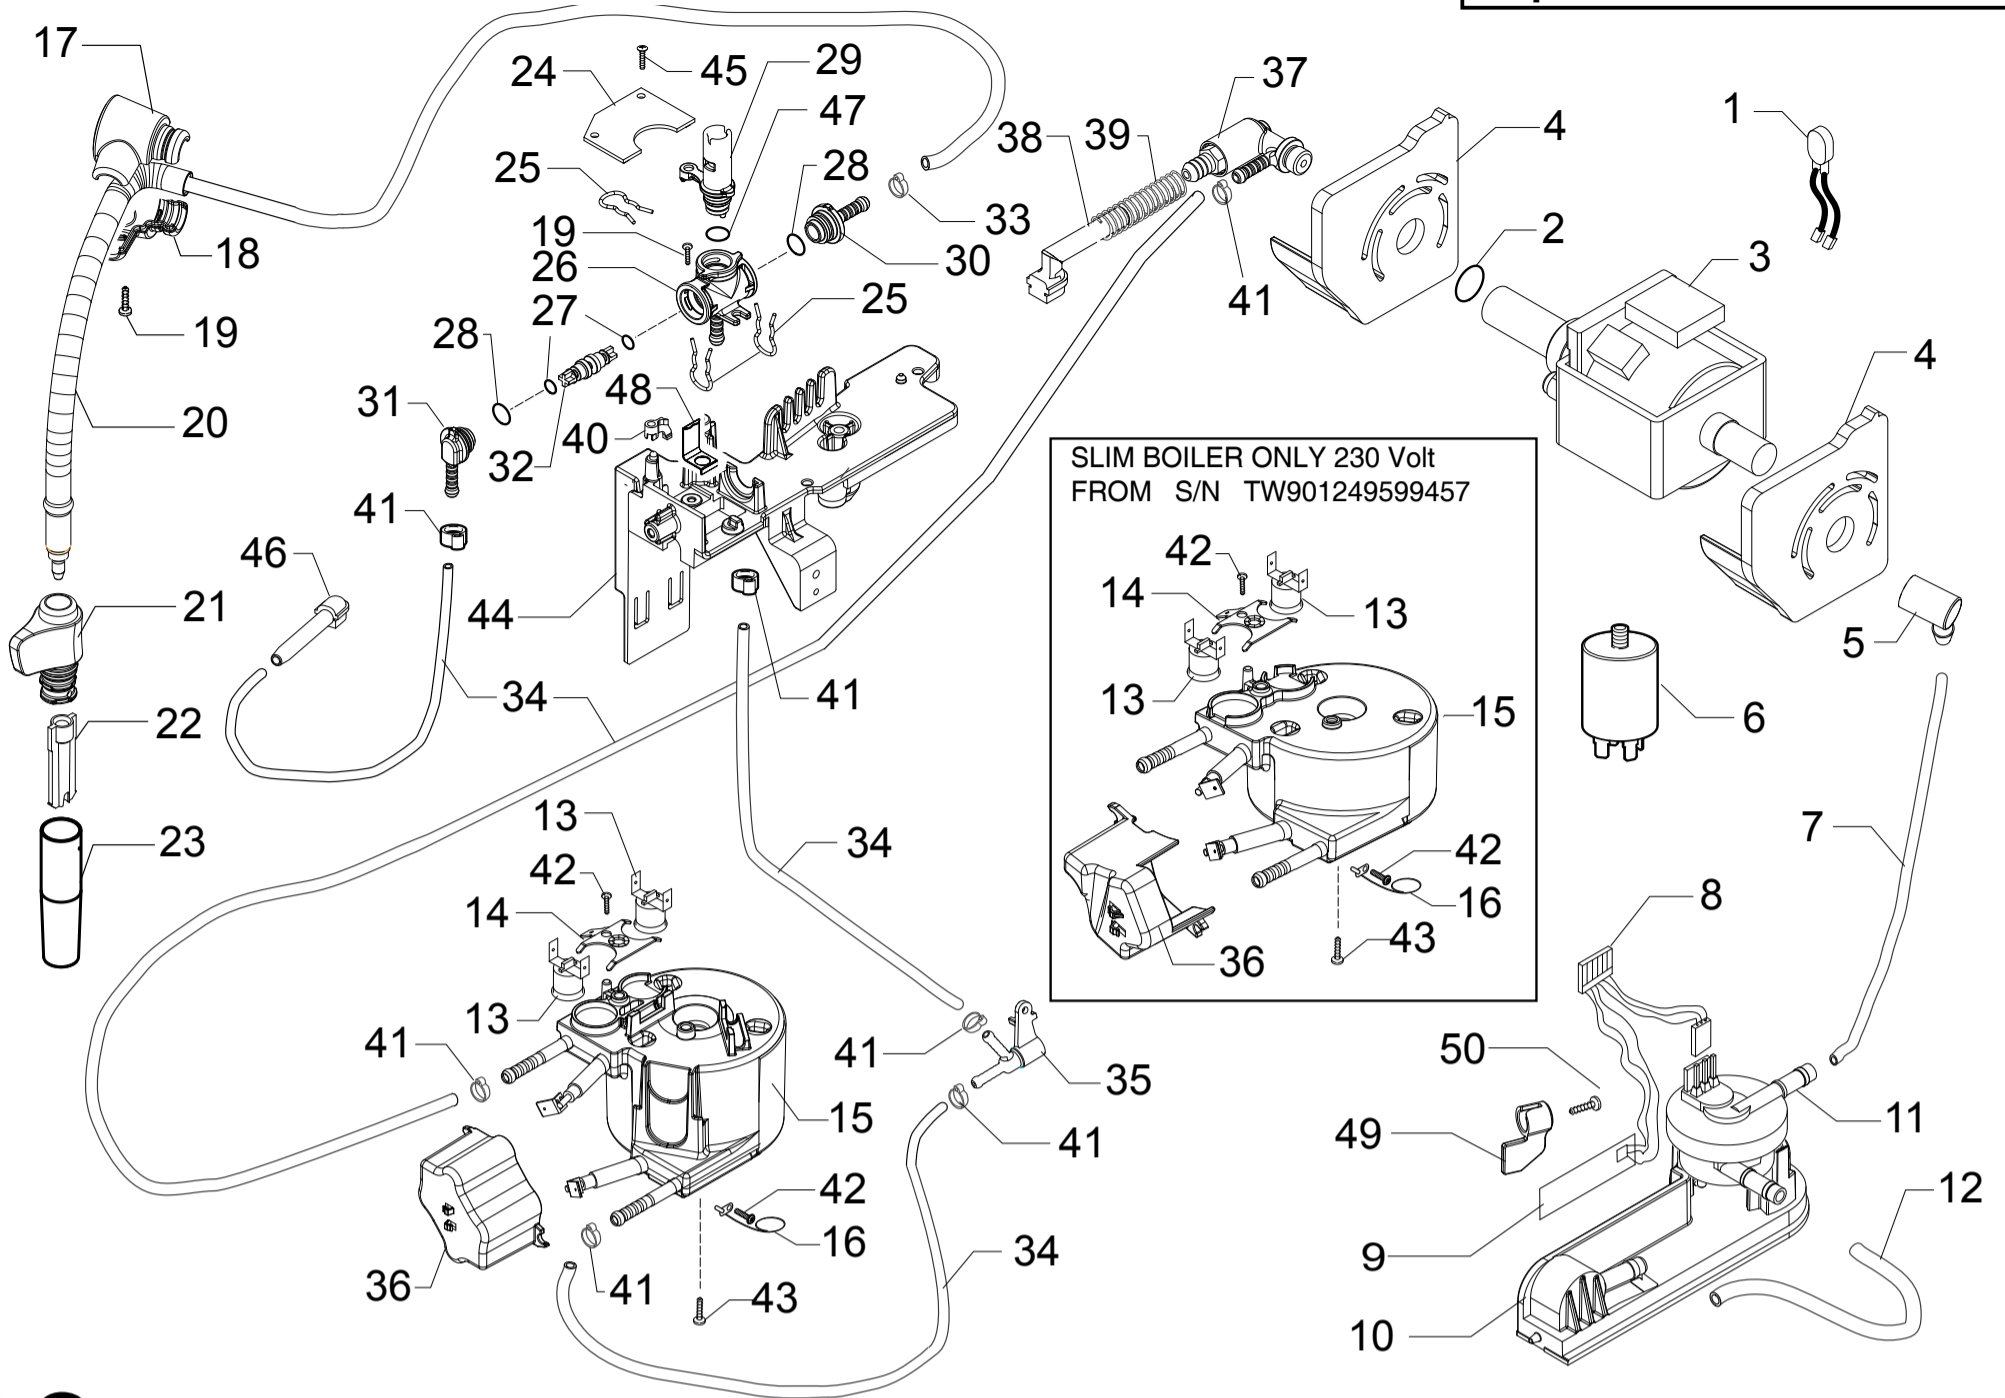

Saeco SUP031O
INTERNATIONAL GROUP

RI9752/01/02/05/31/32/41/43/48

Cod.10002746-40-2855-3074-75-2796-97-99
Cod.10002798-2804-56-57-79-10002900-29-38

POS	CODE	12NC	DESCRIPTION	NOTE	POS	CODE	12NC	DESCRIPTION	NOTE
01	11005668	996530003036	2POLES CONNECTOR PUMP P0049 UL	100V-230V	25	11001499	996530000853	SS FAUCET FORK SPRING P0049	
02	140321961	996530013471	O-RING 2031 TERMOIL	WITH PART.N°37	26	11004625	996530002455	TEA/BRASS FAUCET CASING P0049	
03	12000140	996530007753	ULKA PUMP EP5/S GW	230V-50HZ	27	12001614	996530067769	OR 2012 IN EPDM PEROX.FOOD 70 SH	
	12000130	996530007749	ULKA PUMP EP5/S GW	100V-50/60HZ	28	12001613	996530067867	O-RING 108 EPDM PEROX.FOOD 70 SH	
	12000142	996530007754	ULKA PUMP EAP5/S	120V-60HZ	29	11025776	996530067941	PLAST/BRASS FAUCET SHAFT V2 P0049 ASSY.	
	12000182	996530007782	ULKA PUMP EP5/S GW	220V-60HZ	30	11001546	996530000891	BLACK FAUCET STRAIGHT CONNECTOR P0049	
04	11006296	996530003462	BLACK PUMP SUPPORT P0049 ASSY.		31	11001544	996530000888	BLACK FAUCET CONNECTOR P0049	
05	147920150	996530017348	90° INLET PUMP CONNECTOR		32	11004134	996530002075	TEA/BRASS FAUCET SHAFT P0049	
06	12000005	996530007709	ANTIDISTURB FILTER 10A FNC 1005474103P	230V	33	NF11.052	996530059178	OETIKER CLIP	
	12000007	996530007711	QUICK-LOCK ANTIDISTURB FILTER 16A	120V	34	16000380	996530009505	5X8,9 SILICONE TUBE	IN ROLL
	12001363	996530008036	QUICK-LOCK ANTIDISTURB FILTER 16A	100V	35	11001330	996530000753	BLACK CONNECTOR FOR PIN BOILER P0049	
07	149360200	996530018269	SILICONE TUBE 5X8 70SR	IN ROLL	36	11005284	996530002821	BLACKBOILER CONNECTORS COVER P0049/P0053	STD BOILER
08	11005648	996530003031	6 POLES CONNECT.LEVEL+FLOWMETER P0049 UL	110V - 230V		17000386	996530066737	BLK BOILER CONNECTORS COVER P0049/P0053	SLIM BOILER
09	11000651	996530000425	WATER LEVEL SENSOR BOARD P124	100V - 120V	37	11004689	996530002484	TEA/BRASS SAFETY VALVE 16-18 BAR ASSY.	
	11003232	996530001522	AS.CPU+SW WATER LEVEL SENSOR V2	230V	38	11001629	996530000934	BLK PUMP WATER DESCARGING CONNECT.P0049	
10	11003670	996530001828	BLACK TURBINE SUPPORT V2 P0049		39	11005003	996530002662	SS DESCARGING WATER CONNECT.SPRING P0049	
11	12000781	996530007887	TURBINE D=1,2 932-8521/90 ASSY.		40	11008876	996530005077	BLK BRASS FAUCET BLOCK INSERT P0049/A	
12	JS01.022	996530057357	SILICONE TUBE 5X10 60SH	IN ROLL	41	12000892	996530007947	OETIKER CLAMP D=9,5 16700004	
13	189428600	996530026958	THERMOSTAT 175° 1NT-08L-5125	(ONLY FOR 120V)	42	12001715	996530069758	SCREW TCB TORX 20 M4X8 AUTOFORMING ZN-B	
			UP TO S/N.9008SA40365462		43	129932502	996530013201	SCREW TSP 5X30 PLAST.ZN-B	STD BOILER
			FROM S/N.9008SA40365463			12001369	996530008039	SCREW TSP TORX 10 5X35 PLAST.SS	SLIM BOILER
			THERMOSTAT ONE SHOT 175°	STD BOILER	44	11001332	996530000755	BLACK BOILER-FAUCET-VALVE SUPPORT P0049	
		262279998757	THERMOSTAT OPEN/CLOSE 190/-35DEGC B	SLIM BOILER	45	129913202	996530013156	SCREW TCB TORX 10 3X8 PLAST.ZN-B	
14	11001751	996530000997	TUB.BOILER V3 UPPER THERM.FIXING SPRING		46	11001630	996530000935	BLK MILK ISLAND DESCARG.WATER CONN.P0049	
15	11011341	996530006025	V4 TUB.BOILER ASSY.	STD BOILER	47	12001615	996530067929	OR 2025 IN EPDM PEROX.FOOD 70 SH	
			UP TO S/N. TW901249599456		48	11002957	996530001408	SS.FAUCET FOR SPRING P0049	
			FROM S/N. TW901249599457		49	17001879	996530073171	BLK CAPACIT.SENSOR DEADLOCK INSERT P0049	
			SLIM TUB.BOILER 1300W 230V ASSY.	SLIM BOILER	50	12000450	996530007819	SCREW TCB TORX 10 3,5X12 PLAST.ZN-N	
			FROM S/N. TW901249599456			11025775	996530067768	TEA/BRASS FAUCET V2 P0049-P0053 ASSY.	COMPLETE
			V3 TUB.BOILER ASSY.	120V 1300W		11001748	996530000994	TUB.BOILER P0049/A 230V ASSY.	STD BOILER
			V3 TUB.BOILER ASSY.	100V 1300W				UP TO S/N. TW901249599456	
16	190800100	996530026997	TEMPERATURE SENSOR NTC UL L=280MM					SLIM TUB.BOILER P0049/A 230V ASSY.	SLIM BOILER
17	11004196	996530002117	CHROM.UPPER STEAM TUBE COVER P0049					FROM S/N. TW901249599457	
18	11004197	996530002118	CHROM.LOWER STEAM TUBE COVER P0049					TUB.BOILER P0049/A 120V ASSY.	COMPLETE
19	129913902	996530013164	SCREW TCB TORX 10 3X12 PLAST.ZN-B					TUB.BOILER P0049/A 100V ASSY	COMPLETE
20	11022486	996530007383	TF/CHROM.STEAM TUBE V2 P0049/P0053 ASSY.						
21	-	421941300681	BLK/SIL.STEAM TUBE HANDGRIP P0049						
22	11001620	996530000925	BLACK PANNARELLO INNER TUBE P0049						
23	11001769	996530001012	BLACK PANNARELLO COVER P0049						
23	11001621	996530000926	SS PANNARELLO COVER P0049						
24	11007569	996530004425	FAUCET ELECTRONIC CARD G0053 ASSY.						