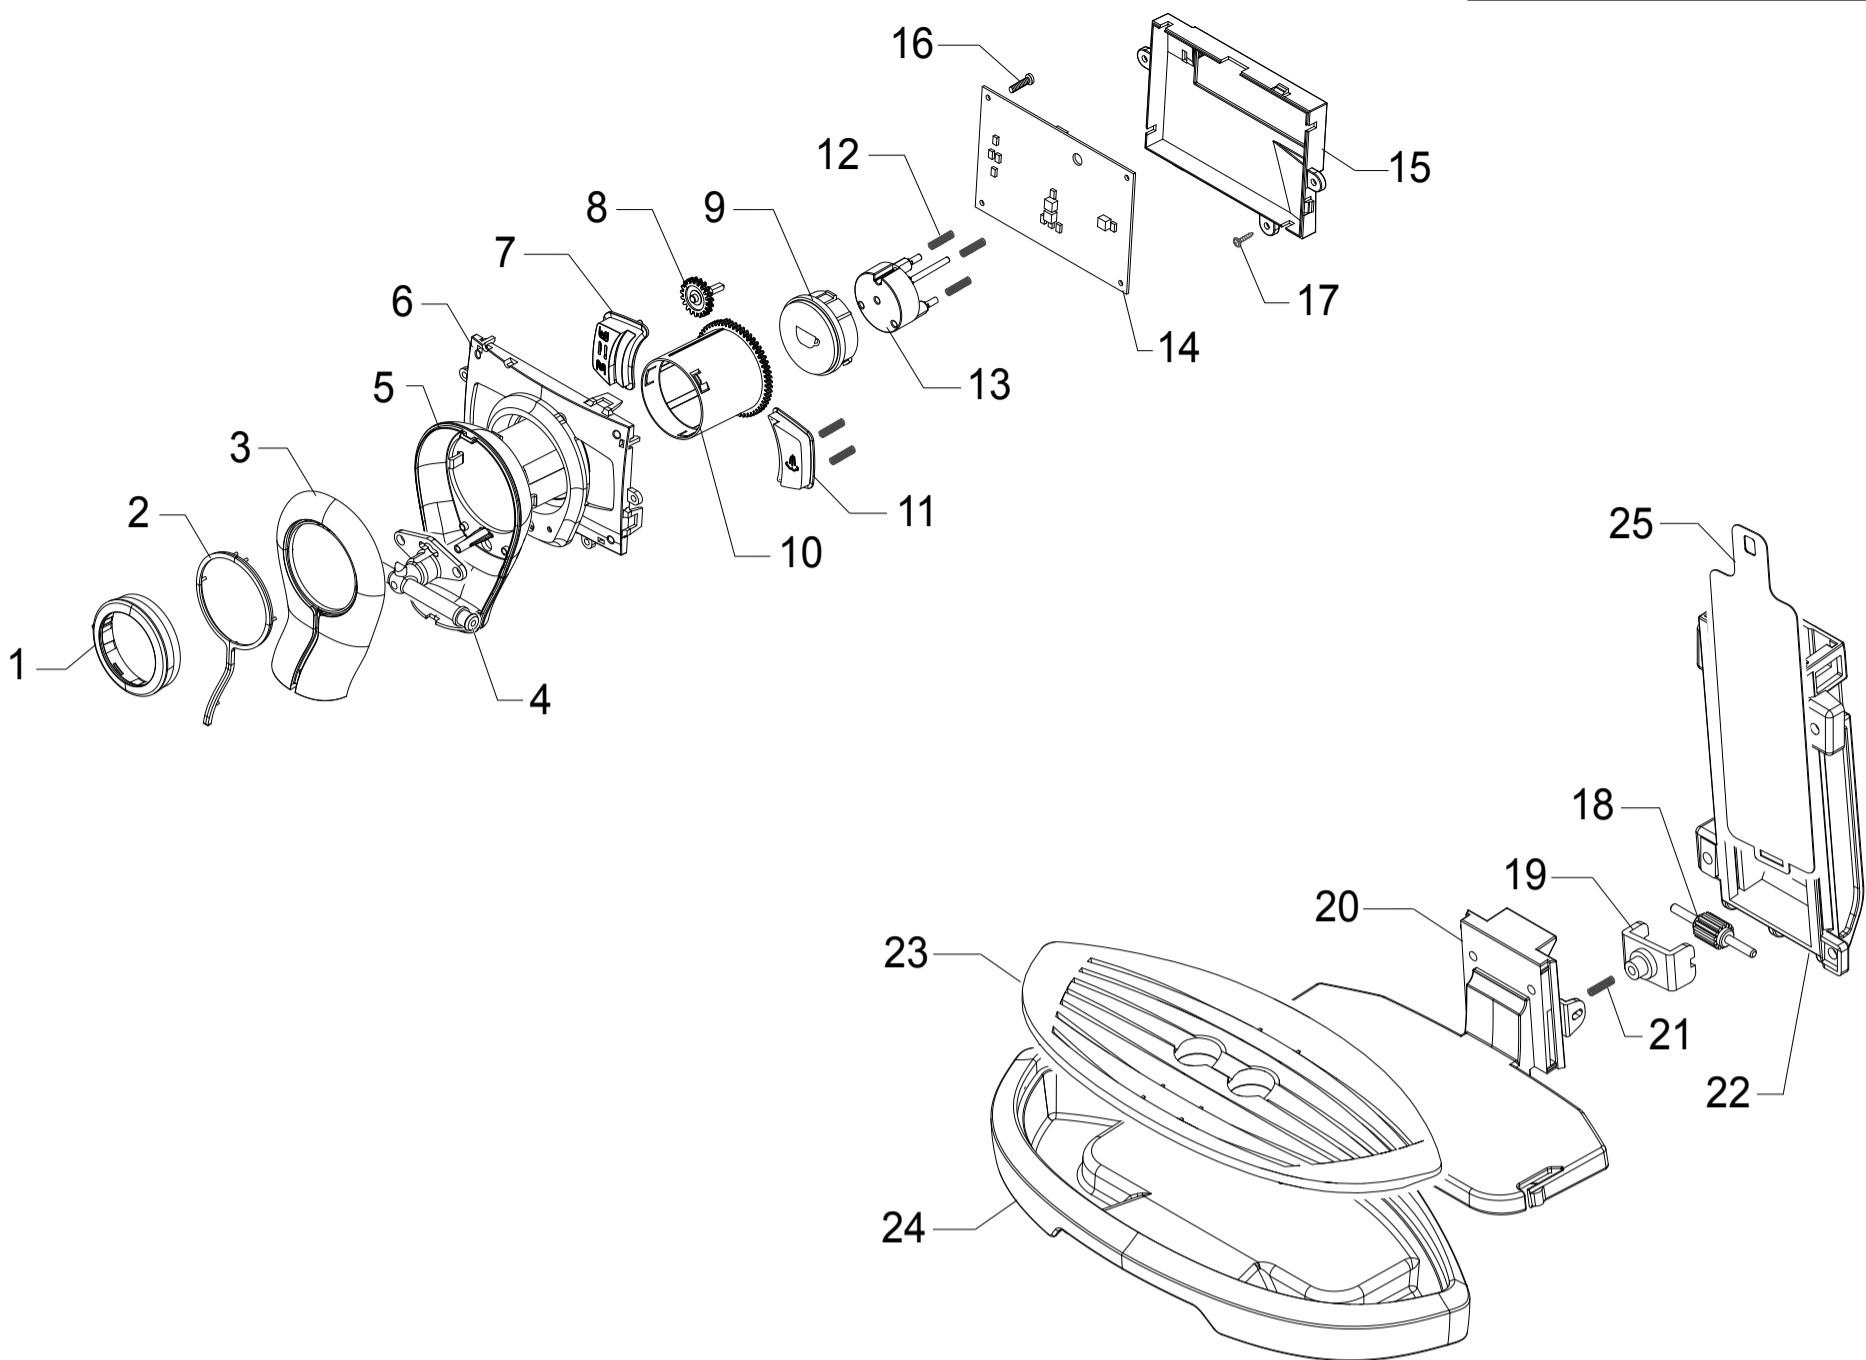

Saeco SUP031O
INTERNATIONAL GROUP

RI9752/01/02/05/31/32/41/43/48

Cod.10002746-40-2855-3074-75-2796-97-99
Cod.10002798-2804-56-57-79-10002900-29-38

POS	CODE	12NC	DESCRIPTION	NOTE	POS	CODE	12NC	DESCRIPTION	NOTE
01	11011220	996530005994	SPECCH.COFF.HEIGHT REGULATION NUT P0049						
	11004100	996530002042	CHROM.COFFEE HEIGHT REGULATION NUT P0049						
02	11001788	996530001022	AMBRA COFFEE DISPENSER LENS P0049						
03	11011223	996530005996	SPEC.FRONT COFF.DISPENS.COVER S/SC.P0049						
04	11001772	996530001015	BLACK COFFEE DISPENSER INNER TUBE P0049						
05	11011221	996530005995	SPECCH.REAR COF.DISPENSER COVER P0049						
06	11011224	996530005997	SPECCHIATO FRONT CPU CARD SUPPORT P0049						
07	11001351	996530000768	BLACK ALLARMS BUTTON P0049						
08	11001320	996530000752	BLACK GEAR Z=19 P0049						
09	11004388	996530002267	CARBONA COFFEE BUTTON S/SCR.P0049/A						
10	11001314	996530000751	BLACK SUPPORT FOR RING NUT P0049						
11	11001353	996530000771	BLACK STEAM BUTTON P0049						
12	11001363	996530000781	SS BUTTONS SPRING P0049						
13	11001334	996530000757	BLACK COFFEE BUTTON SPACER P0049/A						
14	20003340	996530010152	KIT SPARES CPU+SW V2 P0049 ASSY. UP TO S/N. TW901249599456						
	20007210	996530073293	KIT SPARES CPU+SW SB P0049 ASSY. FROM S/N. TW901249599457						
15	11001299	996530000734	BLACK REAR CPU CARD SUPPORT P0049.						
16	129913202	996530013156	SCREW TCB TORX 10 3X8 PLAST.ZN-B						
17	12000450	996530007819	SCREW TCB TORX 10 3,5X12 PLAST.ZN-N						
18	11001758	996530001002	PIN WITH BLACK INSERT P0049 ASSY.						
19	11001335	996530000758	BLACK DRIP TRAY PIN INSERT P0049						
20	17002054	996530072781	BLACK DRIP TRAY SUPPORT V2 P0049						
21	11001364	996530000782	SS DRIP TRAY MOVE SPRING P0049						
22	11001294	996530000728	BLACK DRIP TRAY GUIDE P0049						
23	11011128	996530005981	SPECCHIATO DRIP TRAY GRATE P0049						
24	11009633	996530005476	CARBONA DRIP TRAY P0049						
25	11007037	996530004003	SPECCHIATO DRIP TRAY PROTECTION V2 P0049