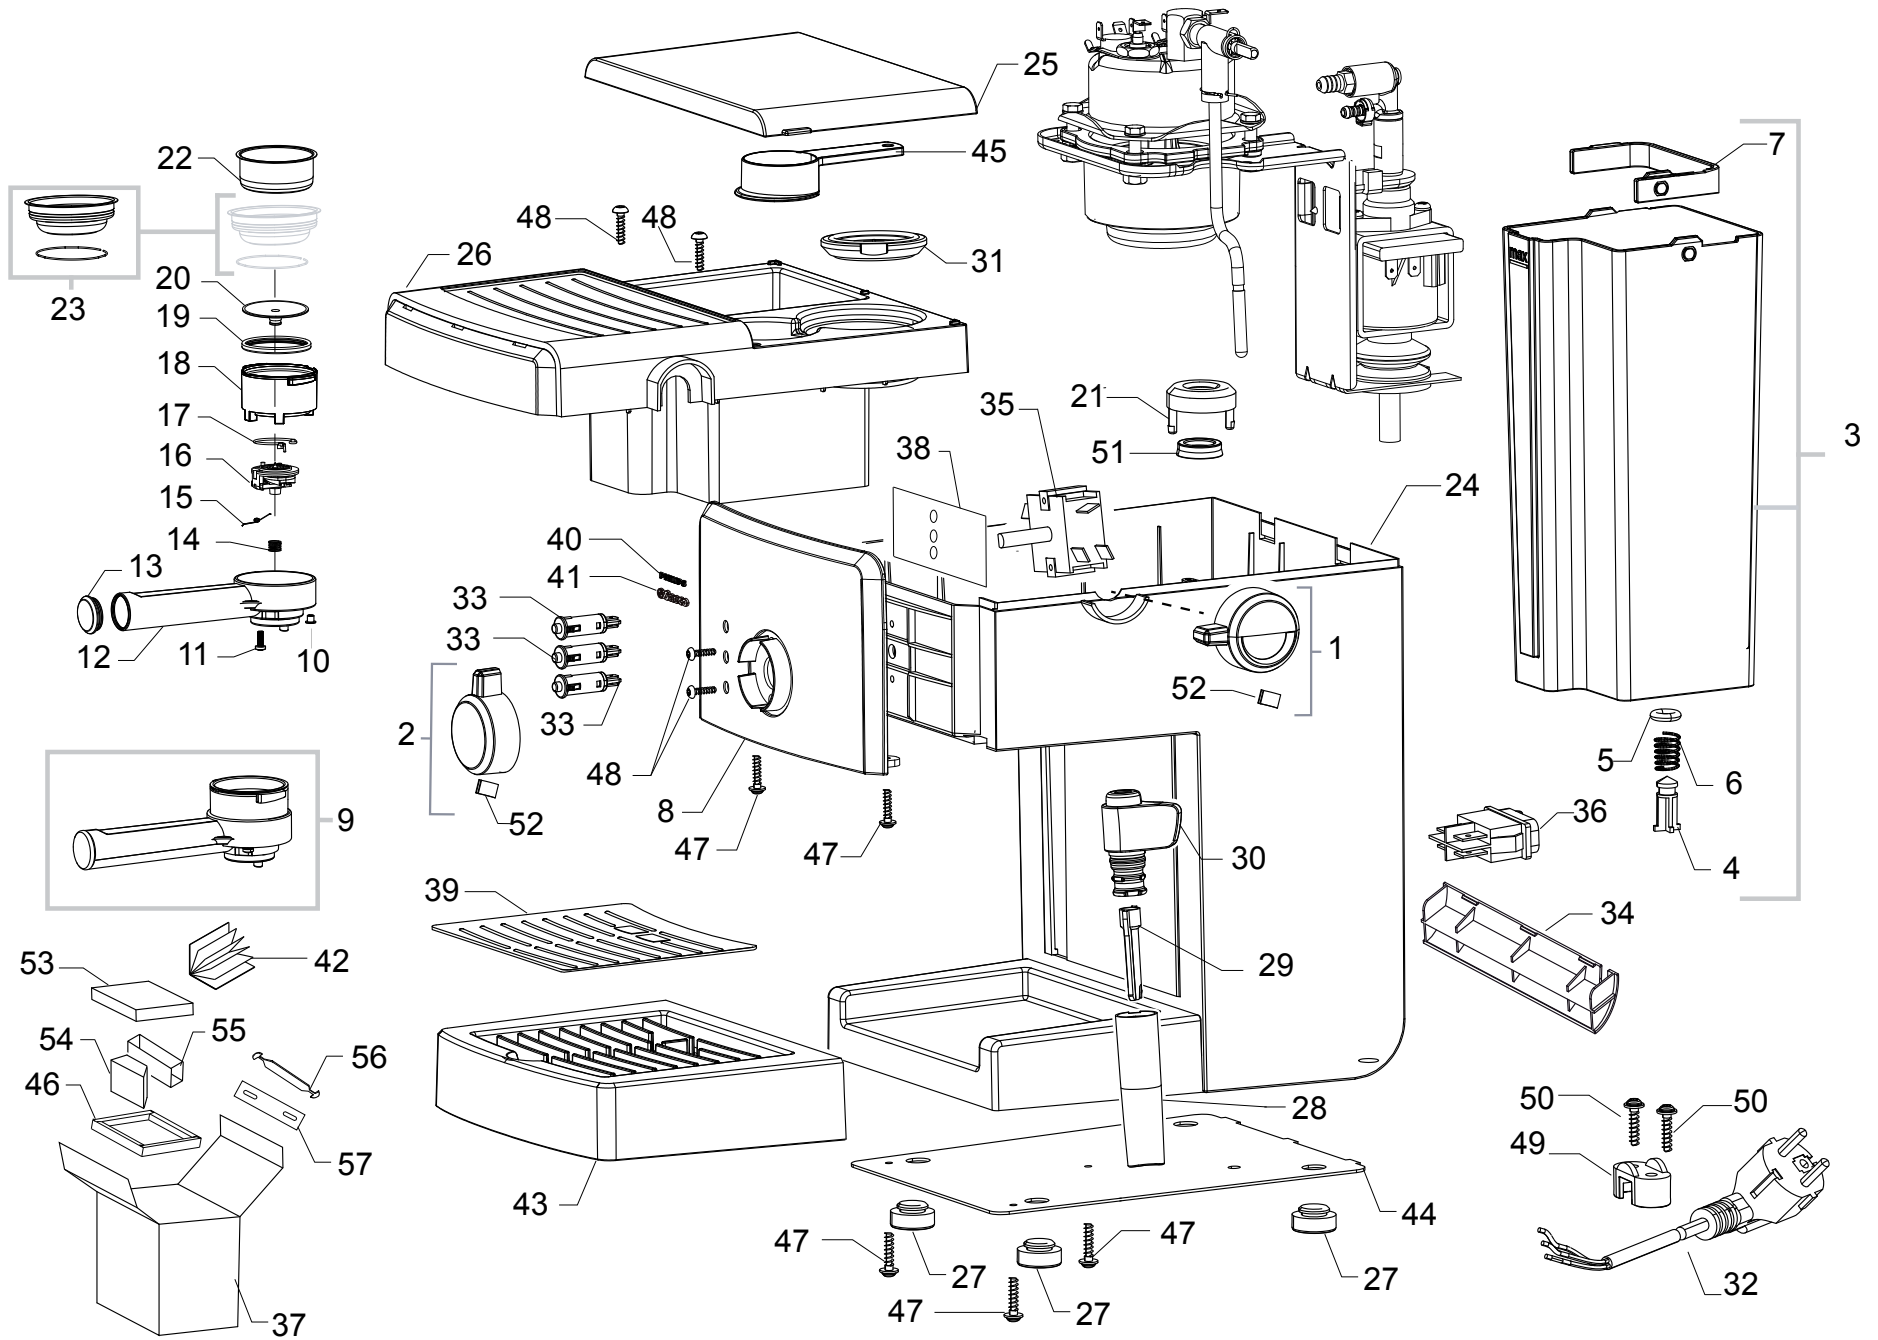

Service
Service
Service

HD8323
HD8325
HD8327

Exploded View

Contents

External / Front panel /
Water system

Table

1/2
2/2

All rights reserved. No part of this publication may be reproduced, stored in a retrieval system or transmitted, in any form or by any means, electronic, mechanical, photocopying, or otherwise without the prior permission of Saeco.

HD8323/01-02-05-07-08-09-11-12-16-41-42-43
 HD8325/01-03-05-07-08-09-42-47
 HD8327/01-02-03-06-08-09-41-43-47

Cod. 10003615-16-17-18-19-30-3813-15-3902-03-04-05
 Cod. 10003906-07-97-4013-14-47-4110-11-20-21-22-23
 Cod. 10004299-10004300-78-79-4435