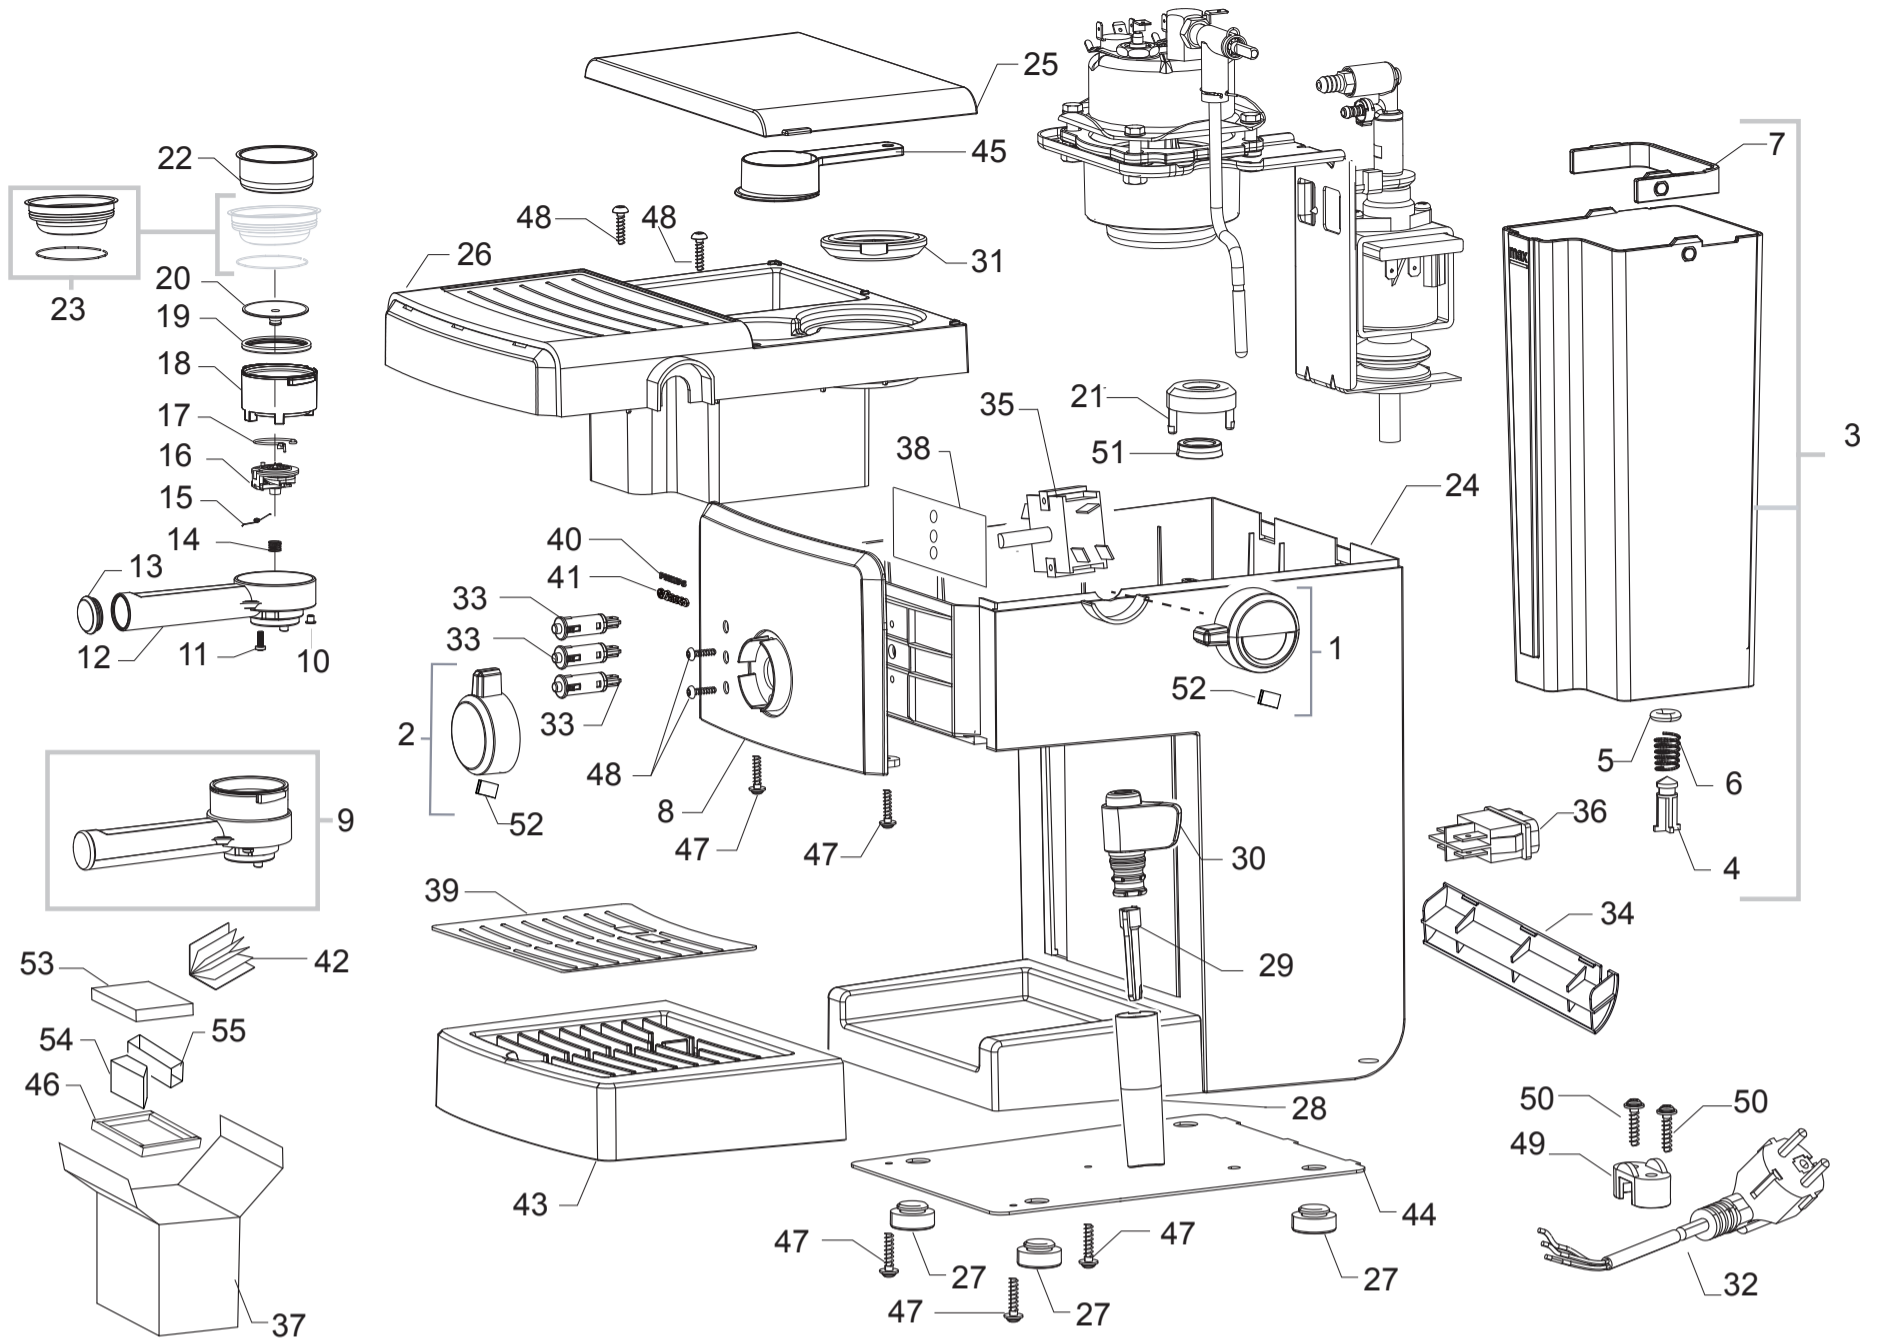

Service
Service
Service

HD8323
HD8325
HD8327

Exploded View

Contents

External / Front panel /
Water system

Table

1/2
2/2

All rights reserved. No part of this publication may be reproduced, stored in a retrieval system or transmitted, in any form or by any means, electronic, mechanical, photocopying, or otherwise without the prior permission of Saeco.

PHILIPS
Saeco

HD8323/01-02-05-07-08-09-11-12-16
HD8323/17-41-42-43-88-98
HD8325/ 01-03-05-07-08-09-42-47
HD8327/01-02-03-06-08-09-41-43-47

Cod. 10003615-16-17-3815-3902-03-4378-79-4435
Cod. 882832317470-88150-98150-10004121-20-4014
Cod. 10003904-97-3813-3618-19-30-4013-4299
Cod. 10004300-3905-06-07-4047-4110-11-22-23

HD8323/01-02-05-07-08-09-11-12-16
 HD8323/17-41-42-43-88-98
 HD8325/ 01-03-05-07-08-09-42-47
 HD8327/01-02-03-06-08-09-41-43-47

Cod. 10003615-16-17-3815-3902-03-4378-79-4435
 Cod. 882832317470-88150-98150-10004121-20-4014
 Cod. 10003904-97-3813-3618-19-30-4013-4299
 Cod. 10004300-3905-06-07-4047-4110-11-22-23