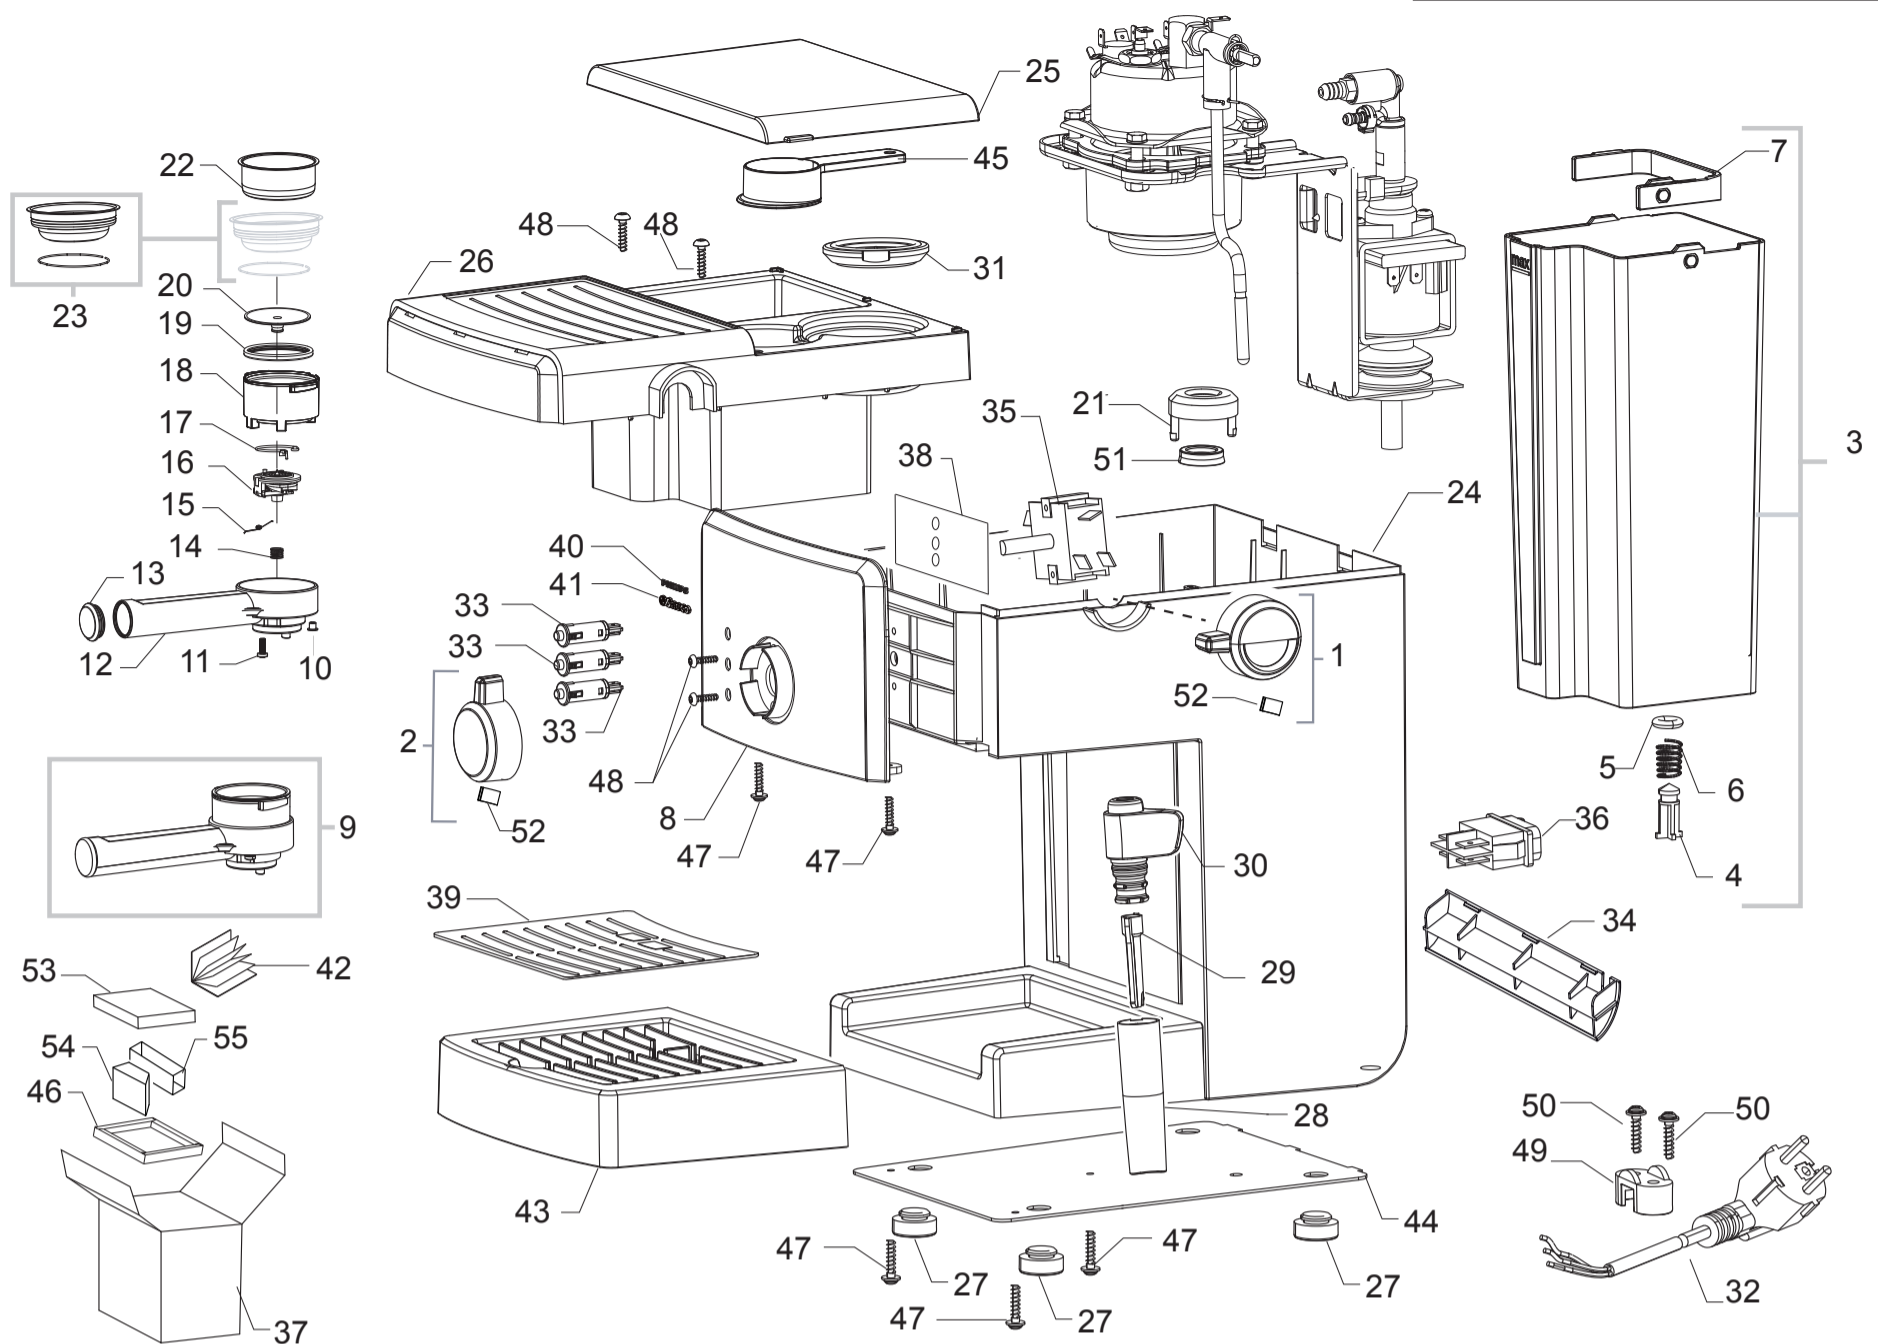

Service
Service
Service

HD8323
HD8325
HD8327

Exploded View

Contents

External / Front panel /
Water system

Table

1/2
2/2

All rights reserved. No part of this publication may be reproduced, stored in a retrieval system or transmitted, in any form or by any means, electronic, mechanical, photocopying, or otherwise without the prior permission of Saeco.

PHILIPS
Saeco

HD8323/01-02-05-07-08-09-11-12-16
HD8323/17-41-42-43-88-98
HD8325/ 01-03-05-07-08-09-42-47
HD8327/01-02-03-06-08-09-41-43-47

Cod. 10003615-16-17-3815-3902-03-4378-79-4435
Cod. 882832317470-88150-98150-10004121-20-4014
Cod. 10003904-97-3813-3618-19-30-4013-4299
Cod. 10004300-3905-06-07-4047-4110-11-22-23

HD8323/01-02-05-07-08-09-11-12-16
 HD8323/17-41-42-43-88-98
 HD8325/ 01-03-05-07-08-09-42-47
 HD8327/01-02-03-06-08-09-41-43-47

Cod. 10003615-16-17-3815-3902-03-4378-79-4435
 Cod. 882832317470-88150-98150-10004121-20-4014
 Cod. 10003904-97-3813-3618-19-30-4013-4299
 Cod. 10004300-3905-06-07-4047-4110-11-22-23