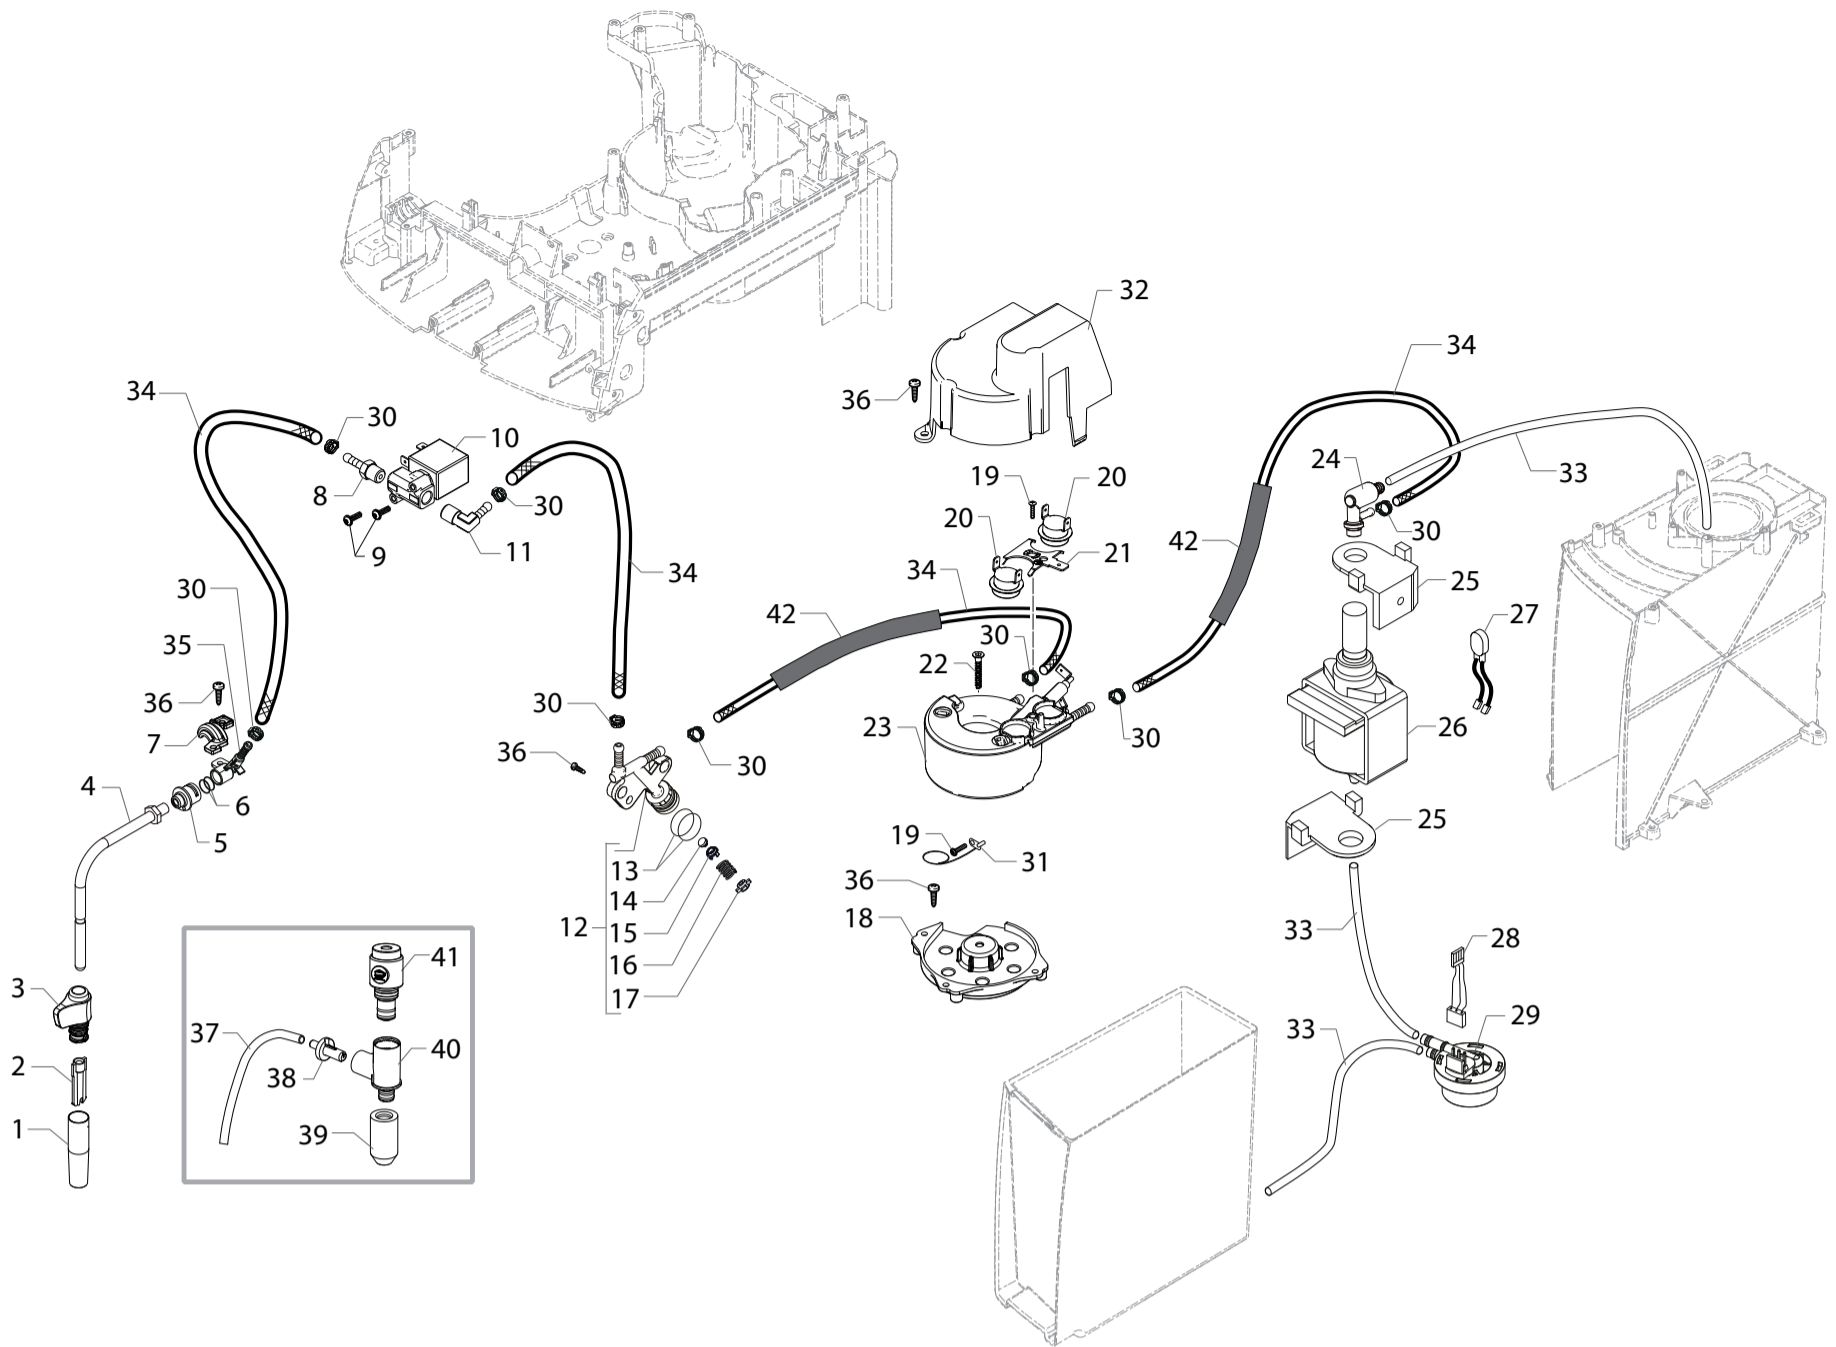

HD8750/11-13-19-47-81-99
HD8751/95 HD8752/85-95
HD8755/01-02 HD8770/01-02

Cod.10004173-4231-4230-4385-4323-4332
Cod.10004205-4222-4206
Cod.10004325-4405-4398-4381

POS	CODE	12NC	DESCRIPTION	NOTE
01	11001621	996530000926	SS PANNARELLO COVER P0049 EVO FOCUS / LATTE MF / BELLA MF	
	11001769	996530001012	BLACK PANNARELLO COVER P0049 INTUITA BLK BLK	
02	11001620	996530000925	BLACK PANNARELLO INNER TUBE P0049	
03		421941300671	BLACK/SIL.STEAM TUBE HANDGRIP G0053 INTUITA/EVO FOCUS / LATTE MF	
04	11027861	996530068662	TF/CHROM.STEAM TUBE D=5,4 NPR ASSY.	
05	11011127	996530005979	BLACK PA6 BUSH FOR STEAM TUBE P0057	
06	140324461	996530013509	OR ORM 0060-20 TERMOIL	
07	11013894	996530006914	BLACK FORK FOR STEAM TUBE GXSM	
08	11024868	996530070371	L-F/BRASS CONNECT.FOR ALUM.BOILER	
09	129823802	996530013077	TCB SCREW M4X8 UNI 7687 ZNP	
10	11024038	996530067667	BRASS 2WAY EV 21JN1RRV20-XT+LBV05024CU	
11	11024469	996530067632	L-F/BRASS CONNECTOR FOR BOILER AURA	
12	17000114	996530068077	FLOW SELECTOR FAUCET NPR	
13	12000893	996530007948	OR ORM 0120-20 BLACK EPDM	
14	11008104	996530004722	MUSHROOM VALVE FOR FLOW SELECTOR P0057	
15	11008105	996530004723	FLOW SELECTOR VALVE SUPPORT P0057	
16	11008077	996530004709	STEEL FLOW SELECTOR VALVE SPRING P0057	
17	11008106	996530004724	FLOW SELECTOR VALVE CAP P0057	
18	11022791	996530007442	BLACK SLIM/EXSL TUB.BOILER SUPPORT	
19	12001715	996530069758	SCREW TCB TORX 20 M4X8 AUTOFORMING ZN-B	
20	12001033	996530007973	THERMOSTAT ONE SHOT 190°	
21	11001751	996530000997	TUB.BOILER V3 UPPER THERM.FIXING SPRING	
22	12001280	996530008024	SCREW TSP TORX 10 5X20 PLAST.ZN-B	
23	17000346	996530068751	HP/SLIM TUB.BOILER ASSY.	230V-1900W
	11023153	996530007586	SLIM TUB.BOILER 1300W 120V ASSY.	120V 1300W
24	11004689	996530002484	TEA/BRASS SAFETY VALVE 16-18 BAR ASSY.	
25	149205850	996530018056	BLACK TYPE ULKA PUMP W/BEVEL SUPPORT	
26	12000140	996530007753	ULKA PUMP EP5/S GW	230V-50HZ
	12000142	996530007754	ULKA PUMP EAP5/S 120V-60HZ	120V-60HZ
27	17800230	996530068726	2POLES CONNECTOR PUMP CLP UL	
28	17800229	996530068671	3POLES CONNECTOR FLOWMETER CLP UL	
29	NV99.099	996530059843	TURBINE D=1,2 932-8521/00 ASSY.	
30	12000892	996530007947	OETIKER CLAMP D=9,5 16700004	
31	190800100	996530026997	TEMPERATURE SENSOR NTC UL L=280MM