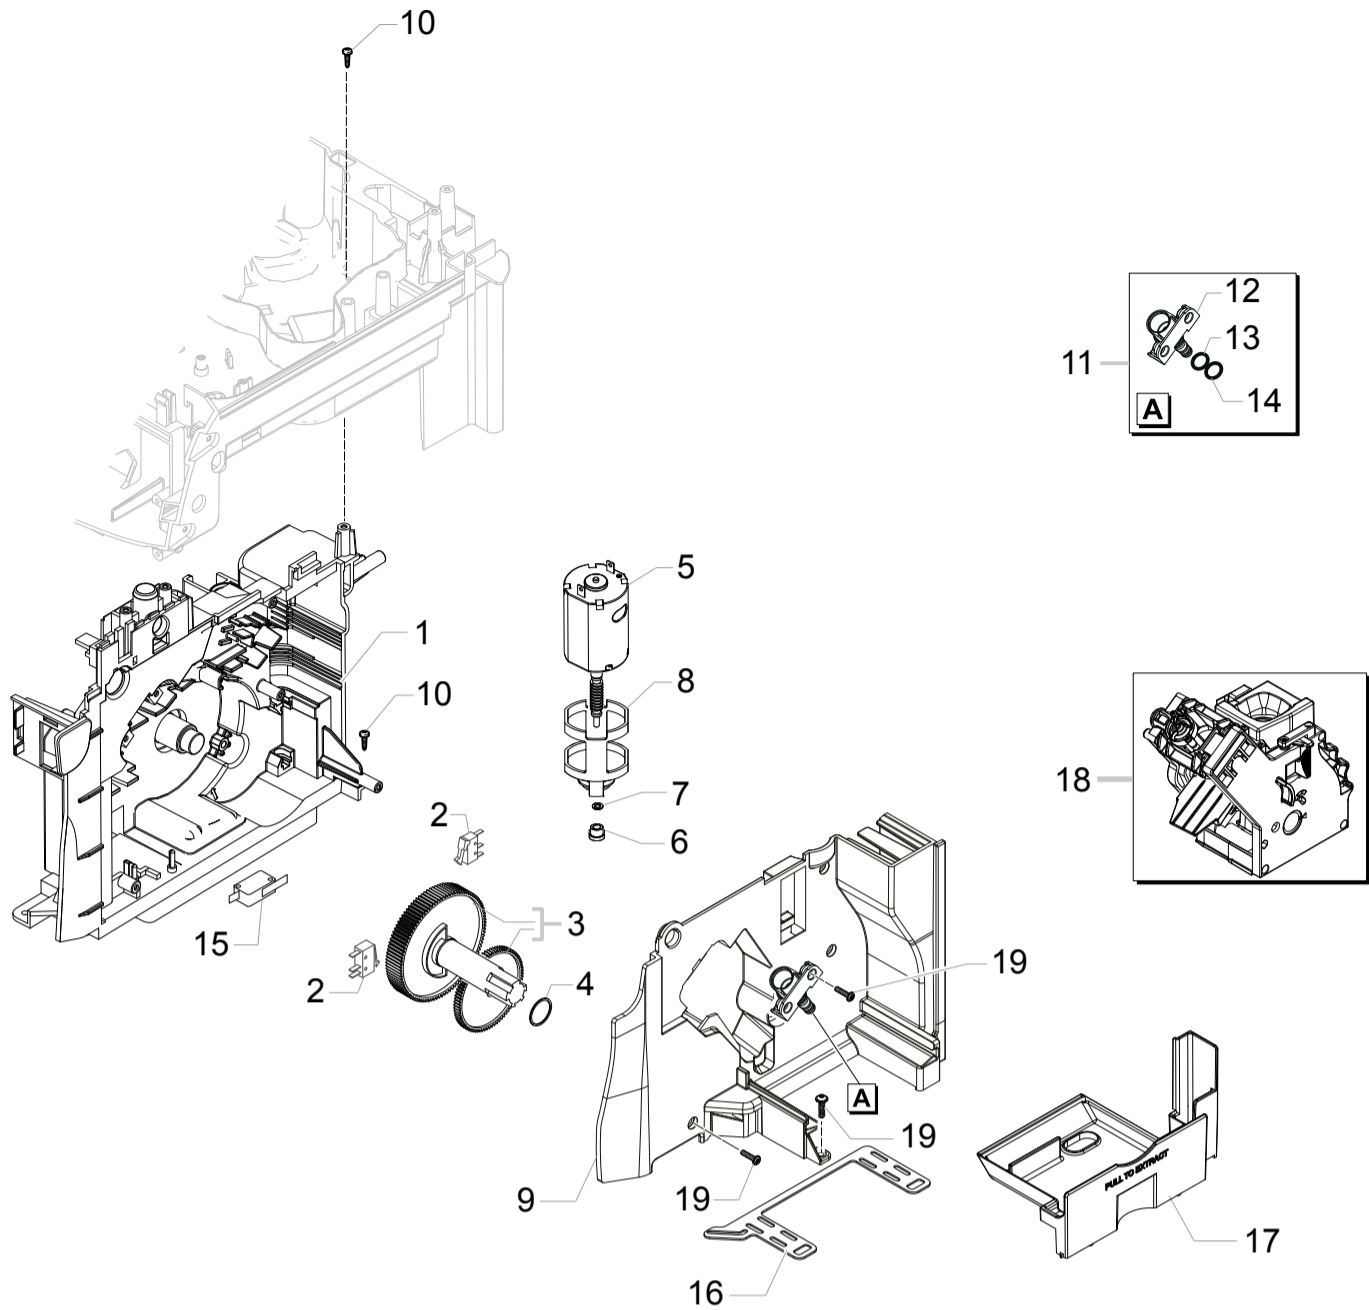

HD8750/11-13-19-47-81-99
 HD8751/95 HD8752/85-95
 HD8755/01-02 HD8770/01-02

Cod.10004173-4231-4230-4385-4323-4332
 Cod.10004205-4222-4206
 Cod.10004325-4405-4398-4381

POS	CODE	12NC	DESCRIPTION	NOTE	POS	CODE	12NC	DESCRIPTION	NOTE
01	17000366	996530066736	BLK RATIOMOTOR MOUNTING PLATE XSMC ASSY.						
02	NE05.038	996530058869	MICROSWITCH SAIA XCG5-81-P5						
03	20000900	996530009913	SPARES KIT GEARS FOR RATIOMOTOR V2						
04	9161.132	996530050569	MYLAR WASHER FOR RATIOMOTOR						
05	11005214	996530002796	MOTOR FOR RATIOMOTOR P124 ASSY.						
06	9121.046	996530049898	BRONZE SINTERED BUSH FOR MOTOR RATIOMOT.						
07	148380200	996530017424	BAKELIZZATE WASHER D=5,5						
08	9121.044	996530049896	ANTIVIBRATION FOR MOTOR						
09	11003754	996530001899	BLK RATIOMOT.MOUNTING PLATE COVER P0057						
10	12000450	996530007819	SCREW TCBR TORX 10 3,5X12 PLAST.ZN-N						
11	11013531	996530006805	PIN FOR FLOW SELECTOR FAUCET P0057 ASSY.						
12	11013530	996530006804	PIN FOR FLOW SELECTOR FAUCET V2 P0057						
13	NM01.035	996530059399	OR ORM 0090-20 SILICONE						
14	NM01.057	996530059419	OR ORM 0050-20 IN SILICONE						
15	12001890	996530073209	MICROSWITCH XG/V3D						
16	17000685	996530072515	BLACK SEAL FOR RATIOMOTOR PLATE NPR						
17	17001336	996530068732	GREY BREW UNIT DRAWER COFFEE NPR						
18	11031554	996530073362	BLACK BREW UNIT 8GR.5BAR HGO						
			SEE EXP. CODE E90080 NEXT PAGE						
19	12001728	996530070321	SCREW TCBR TORX 10 3,5X12 PLAST.SS						