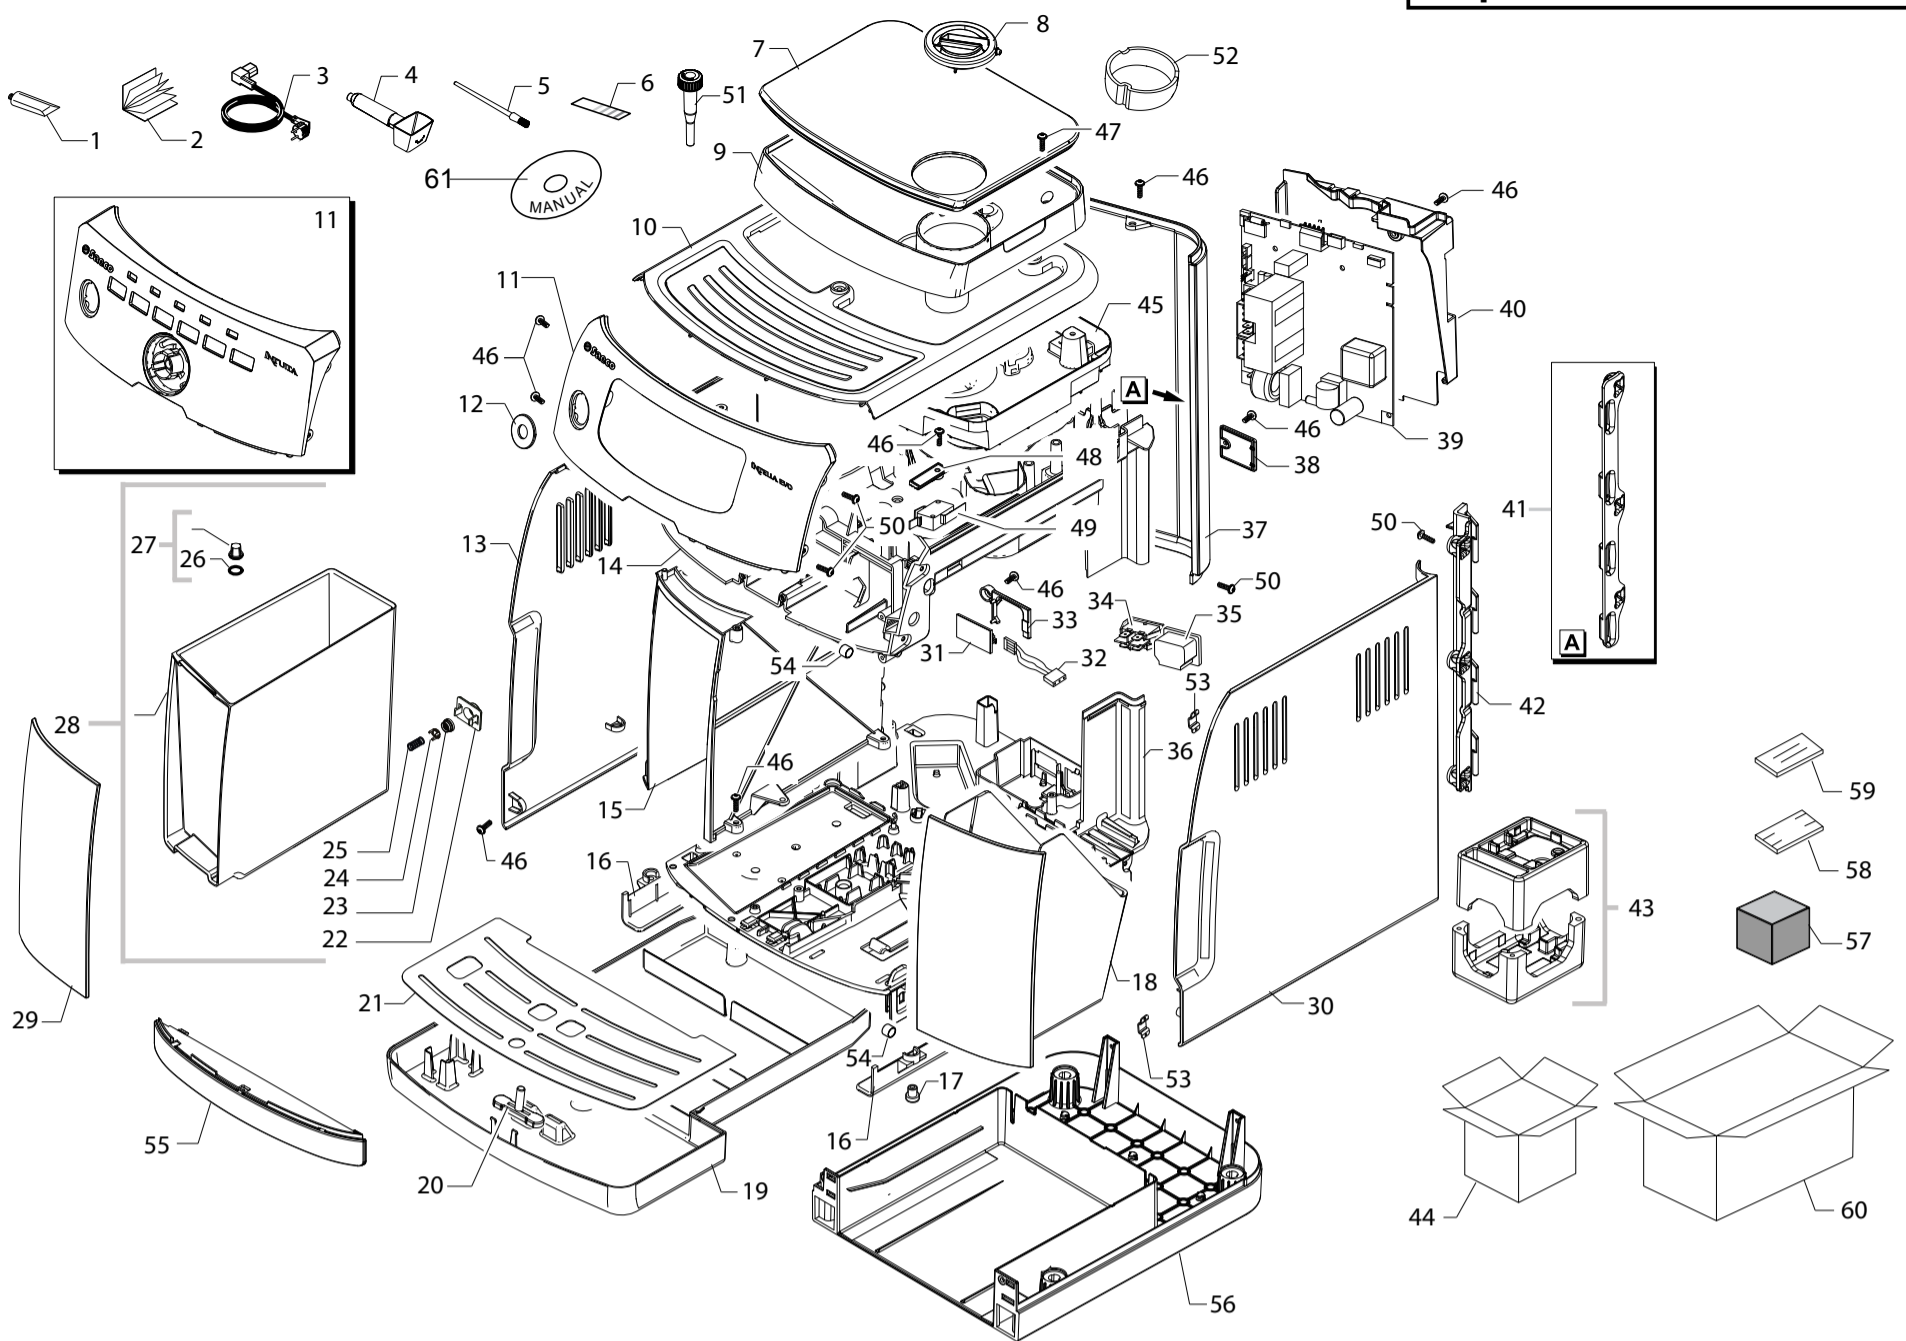

POS	CODE	12NC	DESCRIPTION	NOTE
12	11030647	996530072518	CRC FRONT PANEL CAP NPR/B	
			ALL MODELS	
13	17001299	996530068729	BLACK LEFT SIDE CASING NPR	
			ALL MODELS	
	11031319	996530073219	ANTHRAC.LEFT SIDE CASING NPR	
			ONLY BELLA MF	
14	17001117	996530068668	BLACK COFFEE GRINDER SUPP.PLATE NPR/H-P	
15	17001114	996530068752	BLACK CASING BOTTOM INSERT NPR	
			ALL MODELS	
16	17001110	996530068723	BLACK DRIP TRAY GUIDE NPR	
17	147622800	996530016875	TRANSPARENT SILICONE FOOT	
18	11030534	996530072525	MATT/BLACK DUMP BOX NPR/H-P	
			EVO CLASS/FOCUS/INTUITA / LATTE MF	
	11028562	996530070355	SS DUMP BOX NPR/HM ASSY.	
			EVO CLASS METAL	
	11030555	996530072904	SILVER DUMP BOX NPR/H-P	
			INTUITA MAT GRY	
	11029854	996530073359	ANTHRAC.DUMP BOX NPR/H-P	
			EVO CLASS/BELLA ANT	
19	11030489	996530072526	MATT/BLACK DRIP TRAY NPR/H-P	
			ONLY INTUITA	
19	17001637	996530072533	BLACK DRIP TRAY V2 NPR/H-P	
			ALL MODELS	
20	11013184	996530006683	RED FLOAT FOR DRIP TRAY XSM	
21	11027821	996530068683	BA/SS GRATE FOR DRIP TRAY NPR/H	
			ONLY INTUITA	
	17001635	996530072536	SB/SS GRATE FOR DRIP TRAY V2 NPR/H-P	
			ALL MODELS	
22	11001298	996530000733	BLACK LID FOR DUCKBILL VALVE P0049	
23	11003671	996530001829	TRANSP.VALVE FOR WATER CONTAINER P0049	
24	11003673	996530001832	GREY WATER CONTAINER VALVE INSERT P0049	
25	11003672	996530001831	SS SPRING FOR WATER CONTAIN.VALVE P0049	
26	140328461	996530013571	OR ORM 0190-10 EPDM	
27	224640200	996530029115	WHITE WATER CONTAINER EXT.FILTER ASSY.	
28	11026289	996530068674	NAT/GREY WATER CONTAINER NPR ASSY.	
29	11030535	996530072456	MATT/BLACK WATER TANK FRONT COVER NPR	
			INTUITA BLK BLK/FOCUS / LATTE MF	
	11029853	996530072452	ANTHRAC.WATER TANK FRONT COVER NPR	
			EVO CLASS / BELLA MF	