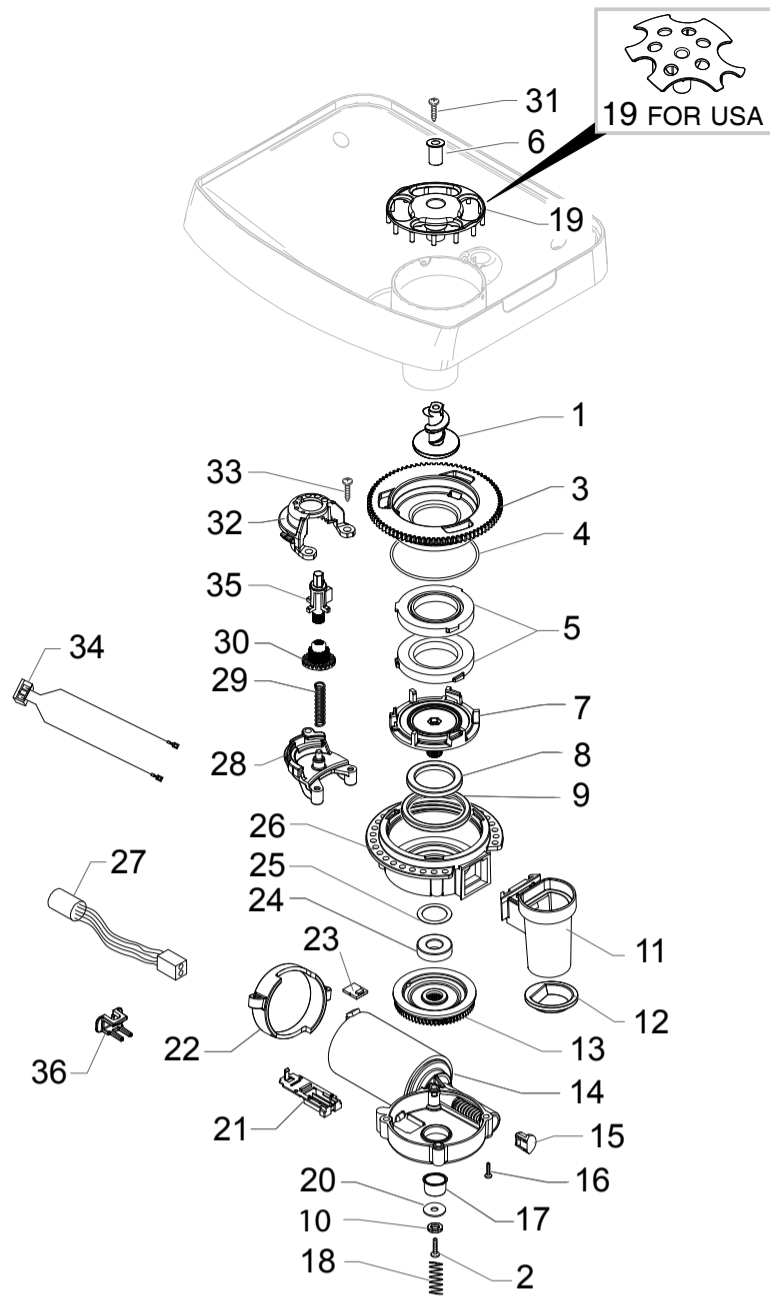

HD8750/11-13-19-47-81-99
HD8751/95 HD8752/85-95
HD8755/01-02 HD8770/01-02

Cod.10004173-4231-4230-4385-4323-4332
Cod.10004205-4222-4206
Cod.10004325-4405-4398-4381

POS	CODE	12NC	DESCRIPTION	NOTE	POS	CODE	12NC	DESCRIPTION	NOTE
01	11010031	996530005586	TEA/ZAMA INCREASE SCREW GRINDER		36	17001921	996530072477	BLK WIRING FIX INSERT FOR GRINDER BOARD	
02	129574802	996530012928	SCREW TCB TORX 20 M4X30 ZN-B						
03	149198250	996530017951	BLK UPPER COFFEEGRINDER GRINDER SUPPORT			11026298	996530068697	GEN.MOTOR COFFEE GRINDER NPR ASSY.	230V
04	140328960	996530013577	OR ORM 0530-15 NBR FDA			11029730	996530071876	GEN.MOTOR COFF.GRINDER NPR 120V ULASSY.	120V
05	146520100	996530016342	BAKED CLAY GRINDER 48X28						
06	11012466	996530006412	BRASS BUSH BEAN CONT.FINGER PROTEC.P0057						
07	149198350	996530017952	BLK LOWER COFFEEGRINDER GRINDER SUPPORT						
08	123030300	996530011183	AXIAL BEARING EKKO 342.35252						
09	140360500	996530013597	FELT RING 45,4X39,4X4						
10	128310402	996530012341	GALV.WASHER UNI 8842 A4						
11	11026355	996530068049	BLK GROUND COFF.OUTLET CONVEYOR V4 ASSY.						
12	11030459	996530072511	GRY GROUND COFFEE CONT.LOWER SEAL SMART1						
13	226000300	996530029609	GEAR SX Z=38 FOR GRINDER MOTION ASSY.						
14	11000513	996530000317	MOTOR COFFEEGRINDER V3.1 ASSY.	230V					
	11000511	996530000315	MOTOR COFFEEGRINDER V3.1 120V ASSY.	120V					
15	149214800	996530018139	MC V3 MOD=1,25 WORM SCREW CENTRING CAP						
16	129661702	996530012992	SCREW TCB TORX 3,5X30 PLAST.ZN-B						
17	11002873	996530001389	INSULATOR BUSH FOR GRINDER MOTOR P124						
18	11000597	996530000376	COFFEE GRINDER SUPPORT SPRING P124						
19	11014285	996530007058	BLK V2 BEAN CONTAIN.FINGER PROTECT.P0057						
	17001333	996530071877	TRANS.BEAN CONTAIN.FINGER PROTECT.NPR UL	FOR USA					
20	128381902	996530012375	STEEL FLAT WASHER DI=4,3 DE=14 SP=1,5						
21	149199050	996530017963	BLK SENSOR SUPPORT FOR COF.GRINDER MOTOR						
22	11000194	996530000115	BLACK COFFEEGRINDER MOTOR SUPPORT P124						
23	181540900	996530022784	ELECTR.BOARD WITH SENSOR HAL506 SF-K						
24	123030200	996530011182	RADIAL BEARING 61900.2RS1						
25	128381800	996530012374	STEEL CRINKLE WASHER 21,8X14X0,25						
26	142905450	996530015258	BLK UPPER BODY WITH COFFEE GROUND OUTLET						
27	17800302	996530068114	3POLES CONNECTOR MC SENSOR NPR UL						
28	11002613	996530001314	LOWER COFFEEGRINDER GEAR SUPPORT P124						
29	11002572	996530001308	COFFEEGRINDER REGULATION SPRING P124						
30	11003784	996530001907	COFFEE GRINDING ADJUSTMENT GEAR P0049						
31	U043.004	996530061808	ZN-B TCB SCREW M4X16						
32	11002508	996530001296	UPPER COFFEEGRINDER GEAR SUPPORT P124						
33	129914002	996530013165	SCREW TCB TORX 10 3,5X16 PLAST.ZN-B						
34	17800301	996530068113	2POLES CONNET.COFFEEGRINDER MOTOR NPR UL						
35	11003446	996530001673	BLACK BEAN COFFEE GRINDER INSERT P0049