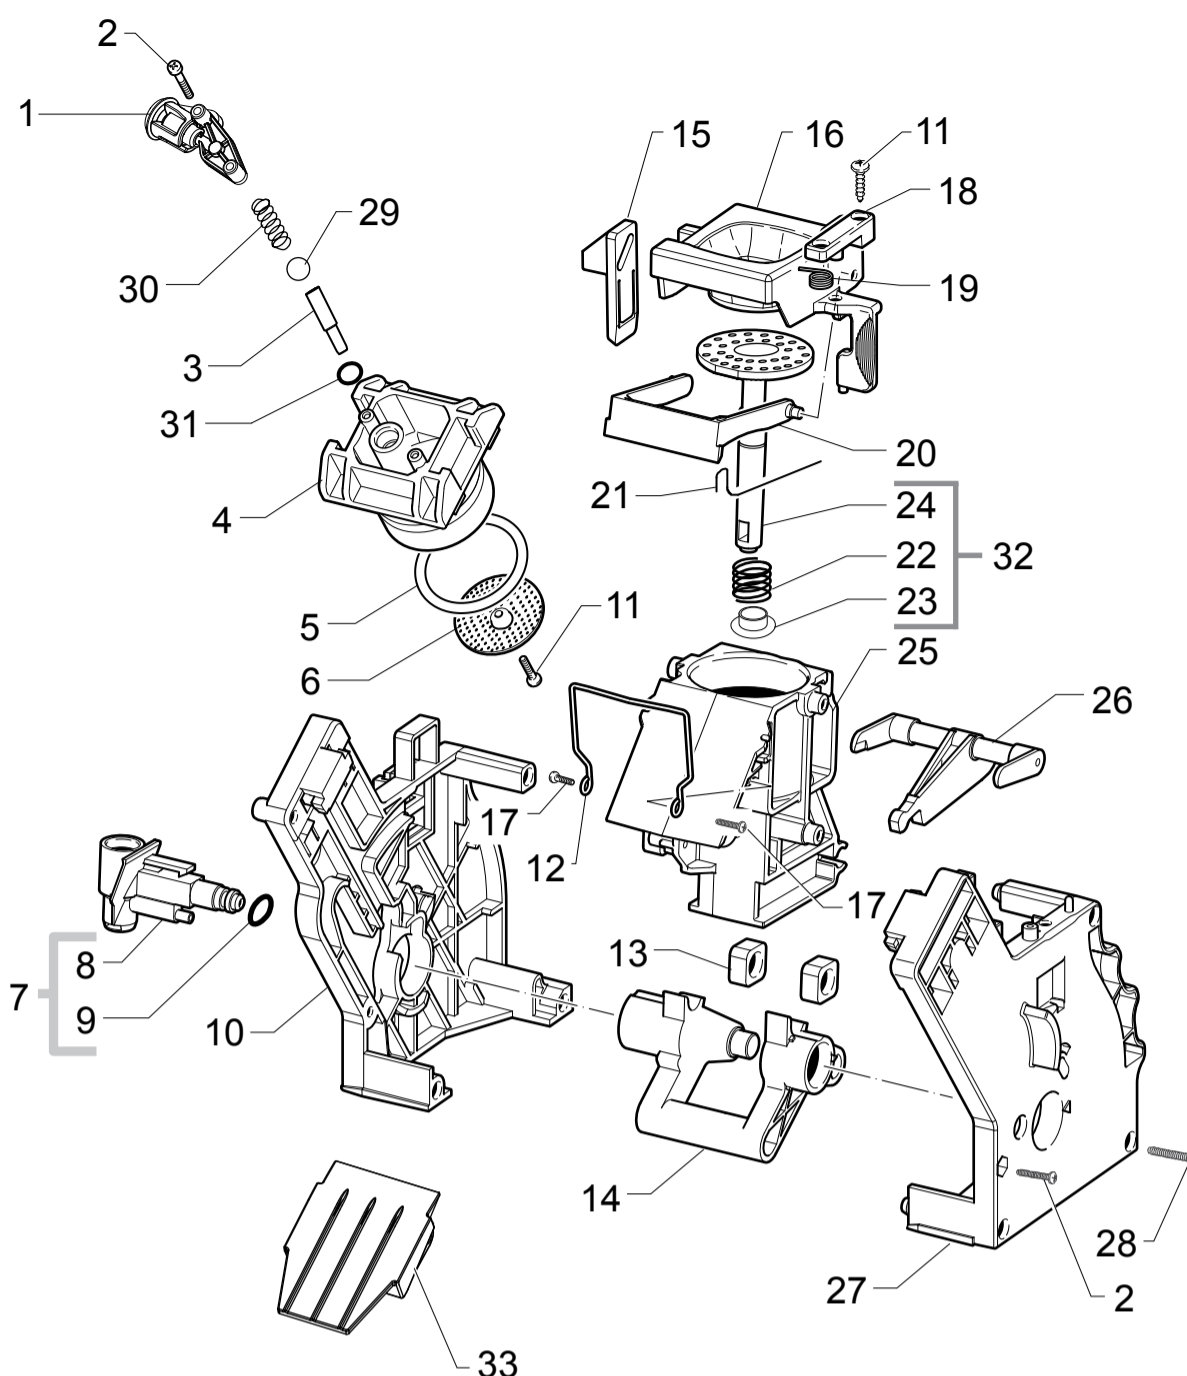

HD8750/11-13-19-47-81-99
 HD8751/95 HD8752/85-95
 HD8755/01-02 HD8770/01-02

Cod.10004173-4231-4230-4385-4323-4332
 Cod.10004205-4222-4206
 Cod.10004325-4405-4398-4381

POS	CODE	12NC	DESCRIPTION	NOTE	POS	CODE	12NC	DESCRIPTION	NOTE
01	17000366	996530066736	BLK RATIOMOTOR MOUNTING PLATE XSMC ASSY.						
02	NE05.038	996530058869	MICROSWITCH SAIA XCG5-81-P5						
03	20000900	996530009913	SPARES KIT GEARS FOR RATIOMOTOR V2						
04	9161.132	996530050569	MYLAR WASHER FOR RATIOMOTOR						
05	11005214	996530002796	MOTOR FOR RATIOMOTOR P124 ASSY.						
06	9121.046	996530049898	BRONZE SINTERED BUSH FOR MOTOR RATIOMOT.						
07	148380200	996530017424	BAKELIZZATE WASHER D=5,5						
08	9121.044	996530049896	ANTIVIBRATION FOR MOTOR						
09	11003754	996530001899	BLK RATIOMOT.MOUNTING PLATE COVER P0057						
10	12000450	996530007819	SCREW TCBR TORX 10 3,5X12 PLAST.ZN-N						
11	11013531	996530006805	PIN FOR FLOW SELECTOR FAUCET P0057 ASSY.						
12	11013530	996530006804	PIN FOR FLOW SELECTOR FAUCET V2 P0057						
13	NM01.035	996530059399	OR ORM 0090-20 SILICONE						
14	NM01.057	996530059419	OR ORM 0050-20 IN SILICONE						
15	12001890	996530073209	MICROSWITCH XG/V3D						
16	17000685	996530072515	BLACK SEAL FOR RATIOMOTOR PLATE NPR						
17	17001336	996530068732	GREY BREW UNIT DRAWER COFFEE NPR						
18	11031554	996530073362	BLACK BREW UNIT 8GR.5BAR HGO						
			SEE EXP. CODE E90080 NEXT PAGE						
19	12001728	996530070321	SCREW TCBR TORX 10 3,5X12 PLAST.SS						