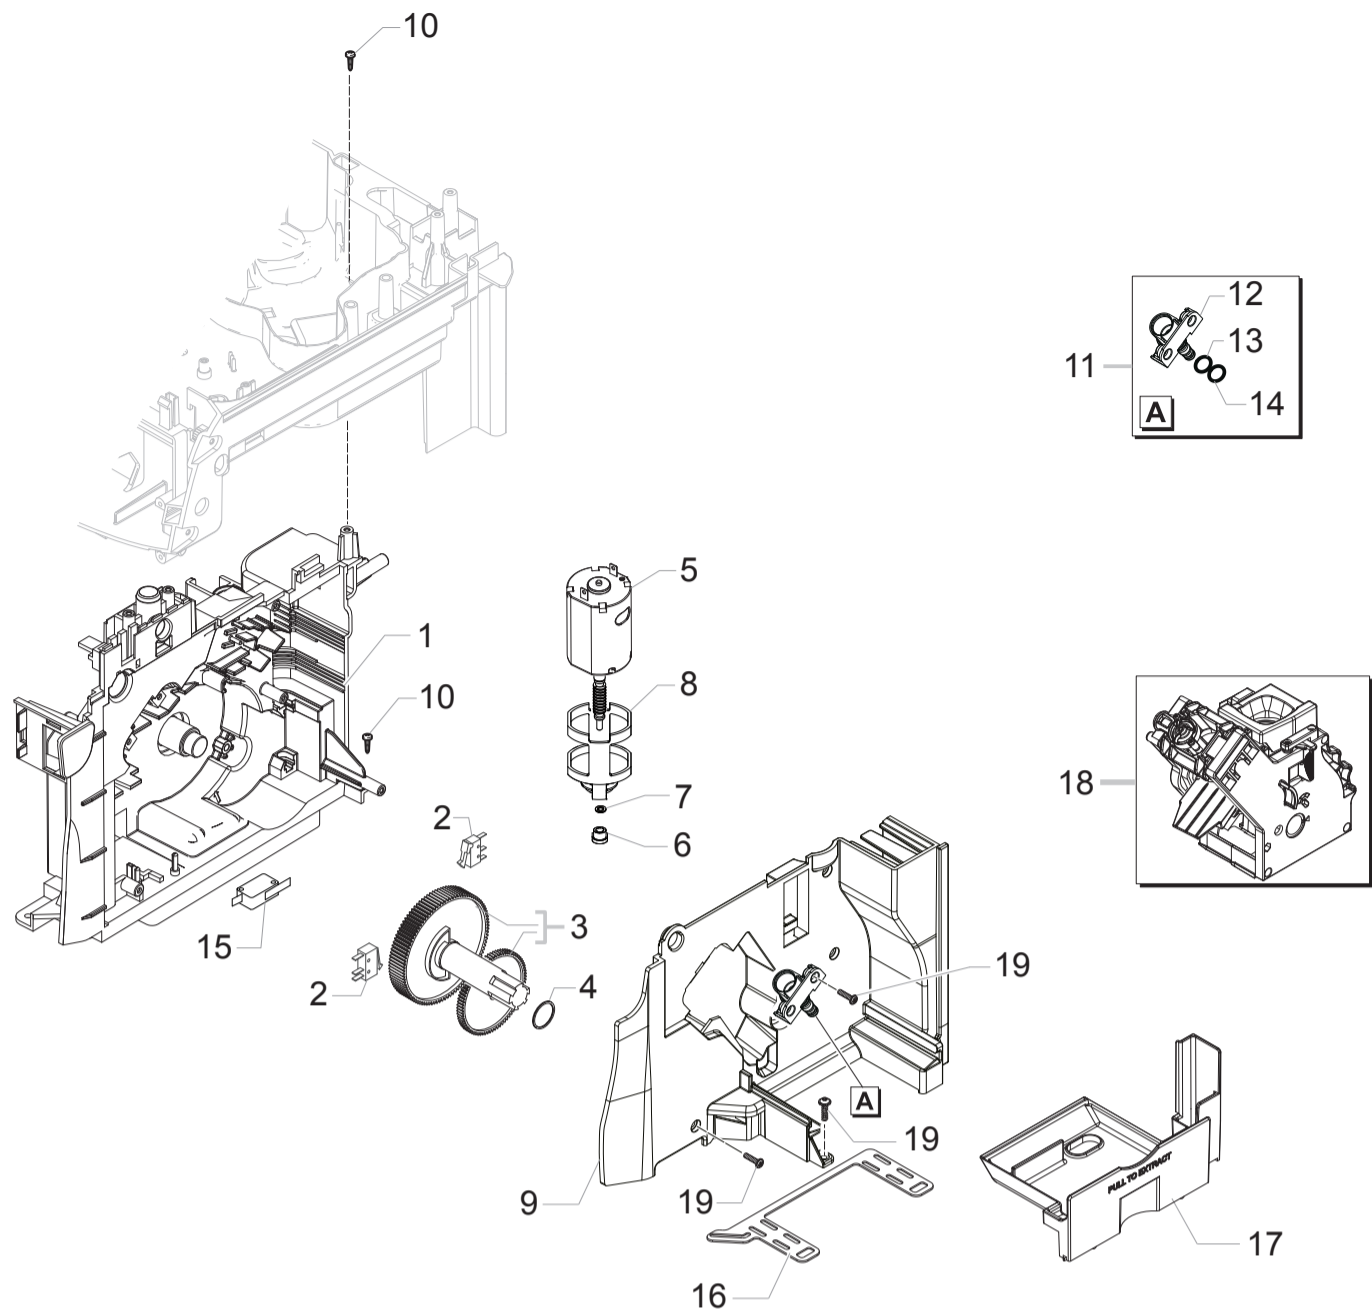

HD8750/11-13-19-47-81-99 HD8751/95
HD8752/42-43-85-95
HD8755/01-02 HD8770/01-02 HD8779/01

Cod.10004173-4231-4230-4385-4323-4332-4205
Cod. 882875242240-882875243240-10004222-4206
Cod.10004325-4405-4398-4381-882877901290

POS	CODE	12NC	DESCRIPTION	NOTE	POS	CODE	12NC	DESCRIPTION	NOTE
01	17000366	996530066736	BLK RATIOMOTOR MOUNTING PLATE XSMC ASSY.						
02	NE05.038	996530058869	MICROSWITCH SAIA XCG5-81-P5						
03	20000900	996530009913	SPARES KIT GEARS FOR RATIOMOTOR V2						
04	9161.132	996530050569	MYLAR WASHER FOR RATIOMOTOR						
05	11005214	996530002796	MOTOR FOR RATIOMOTOR P124 ASSY.						
06	9121.046	996530049898	BRONZE SINTERED BUSH FOR MOTOR RATIOMOT.						
07	148380200	996530017424	BAKELIZZATE WASHER D=5,5						
08	9121.044	996530049896	ANTIVIBRATION FOR MOTOR						
09	11003754	996530001899	BLK RATIOMOT.MOUNTING PLATE COVER P0057						
10	12000450	996530007819	SCREW TCBR TORX 10 3,5X12 PLAST.ZN-N						
11	11013531	996530006805	PIN FOR FLOW SELECTOR FAUCET P0057 ASSY.						
12	11013530	996530006804	PIN FOR FLOW SELECTOR FAUCET V2 P0057						
13	NM01.035	996530059399	OR ORM 0090-20 SILICONE						
14	NM01.057	996530059419	OR ORM 0050-20 IN SILICONE						
15	12001890	996530073209	MICROSWITCH XG/V3D						
16	17000685	996530072515	BLACK SEAL FOR RATIOMOTOR PLATE NPR						
17	17001336	996530068732	GREY BREW UNIT DRAWER COFFEE NPR						
18	11031554	996530073362	BLACK BREW UNIT 8GR.5BAR HGO						
19	12001728	996530070321	SCREW TCBR TORX 10 3,5X12 PLAST.SS