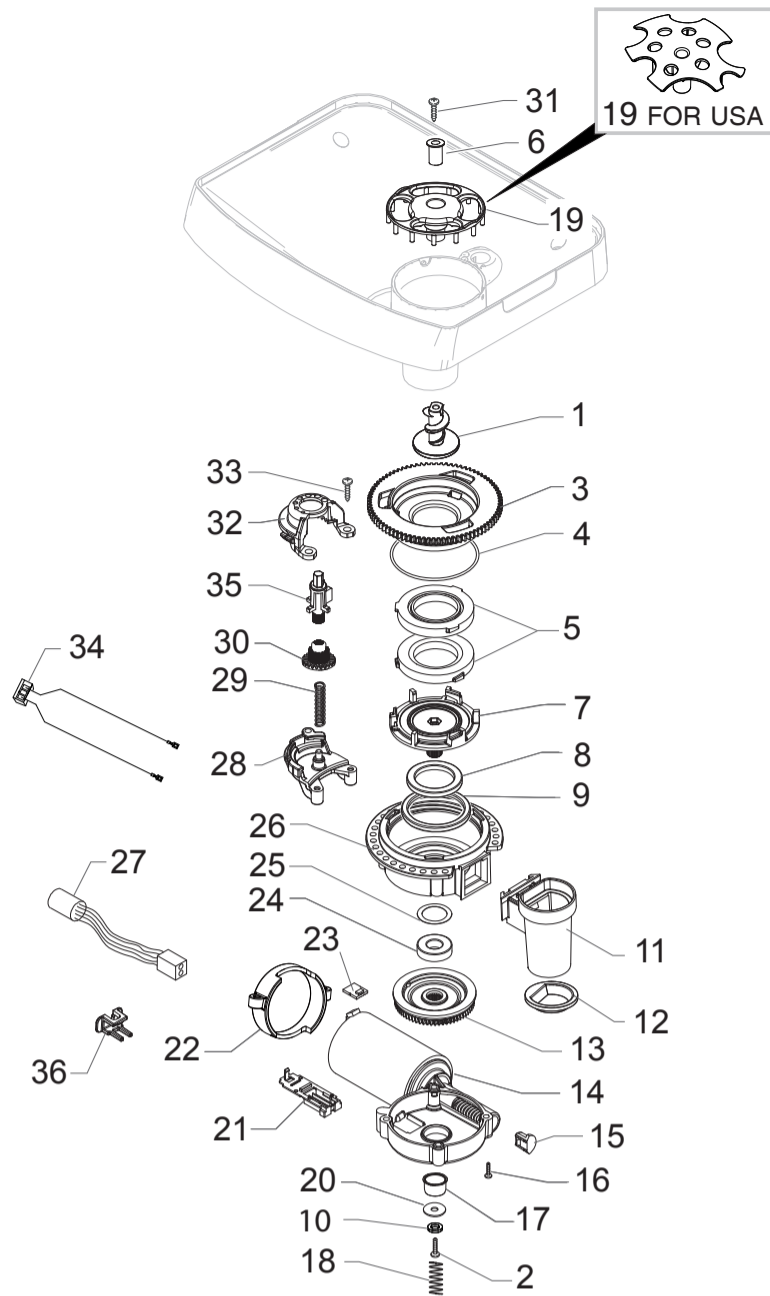

HD8750/11-13-19-47-81-99 HD8751/95
HD8752/42-43-85-95
HD8755/01-02 HD8770/01-02 HD8779/01

Cod.10004173-4231-4230-4385-4323-4332-4205
Cod. 882875242240-882875243240-10004222-4206
Cod.10004325-4405-4398-4381-882877901290

POS	CODE	12NC	DESCRIPTION	NOTE	POS	CODE	12NC	DESCRIPTION	NOTE
01	11010031	996530005586	TEA/ZAMA INCREASE SCREW GRINDER		35	11003446	996530001673	BLACK BEAN COFFEE GRINDER INSERT P0049	
	11024208	996530066712	TEA SHORT ZAMA INCREASE SCREW GRINDER	120v	36	17001921	996530072477	BLK WIRING FIX INSERT FOR GRINDER BOARD	
02	129574802	996530012928	SCREW TCB TORX 20 M4X30 ZN-B			11026298	996530068697	GEN.MOTOR COFFEE GRINDER NPR ASSY.	230V
03	149198250	996530017951	BLK UPPER COFFEEGRINDER GRINDER SUPPORT			11029730	996530071876	GEN.MOTOR COFF.GRINDER NPR 120V UL ASSY.	120V
04	140328960	996530013577	OR ORM 0530-15 NBR FDA						
05	146520100	996530016342	BAKED CLAY GRINDER 48X28						
06	11012466	996530006412	BRASS BUSH BEAN CONT.FINGER PROTEC.P0057						
07	149198350	996530017952	BLK LOWER COFFEEGRINDER GRINDER SUPPORT						
08	123030300	996530011183	AXIAL BEARING EKKO 342.35252						
09	140360500	996530013597	FELT RING 45,4X39,4X4						
10	128310402	996530012341	GALV.WASHER UNI 8842 A4						
11	11026355	996530068049	BLK GROUND COFF.OUTLET CONVEYOR V4 ASSY.						
12	11030459	996530072511	GRY GROUND COFFEE CONT.LOWER SEAL SMART1						
13	226000300	996530029609	GEAR SX Z=38 FOR GRINDER MOTION ASSY.						
14	11000513	996530000317	MOTOR COFFEEGRINDER V3.1 ASSY.	230V					
	11000511	996530000315	MOTOR COFFEEGRINDER V3.1 120V ASSY.	120V					
15	149214800	996530018139	MC V3 MOD=1,25 WORM SCREW CENTRING CAP						
16	129661702	996530012992	SCREW TCB TORX 3,5X30 PLAST.ZN-B						
17	11002873	996530001389	INSULATOR BUSH FOR GRINDER MOTOR P124						
18	11000597	996530000376	COFFEE GRINDER SUPPORT SPRING P124						
19	11014285	996530007058	BLK V2 BEAN CONTAIN.FINGER PROTECT.P0057						
	17001333	996530071877	TRANS.BEAN CONTAIN.FINGER PROTECT.NPR UL	FOR USA					
20	128381902	996530012375	STEEL FLAT WASHER DI=4,3 DE=14 SP=1,5						
21	149199050	996530017963	BLK SENSOR SUPPORT FOR COF.GRINDER MOTOR						
22	11000194	996530000115	BLACK COFFEEGRINDER MOTOR SUPPORT P124						
23	181540900	996530022784	ELECTR.BOARD WITH SENSOR HAL506 SF-K						
24	123030200	996530011182	RADIAL BEARING 61900.2RS1						
25	128381800	996530012374	STEEL CRINKLE WASHER 21,8X14X0,25						
26	142905450	996530015258	BLK UPPER BODY WITH COFFEE GROUND OUTLET						
27	17800302	996530068114	3POLES CONNECTOR MC SENSOR NPR UL						
28	11002613	996530001314	LOWER COFFEEGRINDER GEAR SUPPORT P124						
29	11002572	996530001308	COFFEEGRINDER REGULATION SPRING P124						
30	11003784	996530001907	COFFEE GRINDING ADJUSTMENT GEAR P0049						
31	U043.004	996530061808	ZN-B TCB SCREW M4X16						
32	11002508	996530001296	UPPER COFFEEGRINDER GEAR SUPPORT P124						
33	129914002	996530013165	SCREW TCB TORX 10 3,5X16 PLAST.ZN-B						
34	17800301	996530068113	2POLES CONNET.COFFEEGRINDER MOTOR NPR UL						

INTUITA - INTELIA EVO FOCUS / CLASS / CLASS METAL / LATTE MF / BELLA MF / DARTY