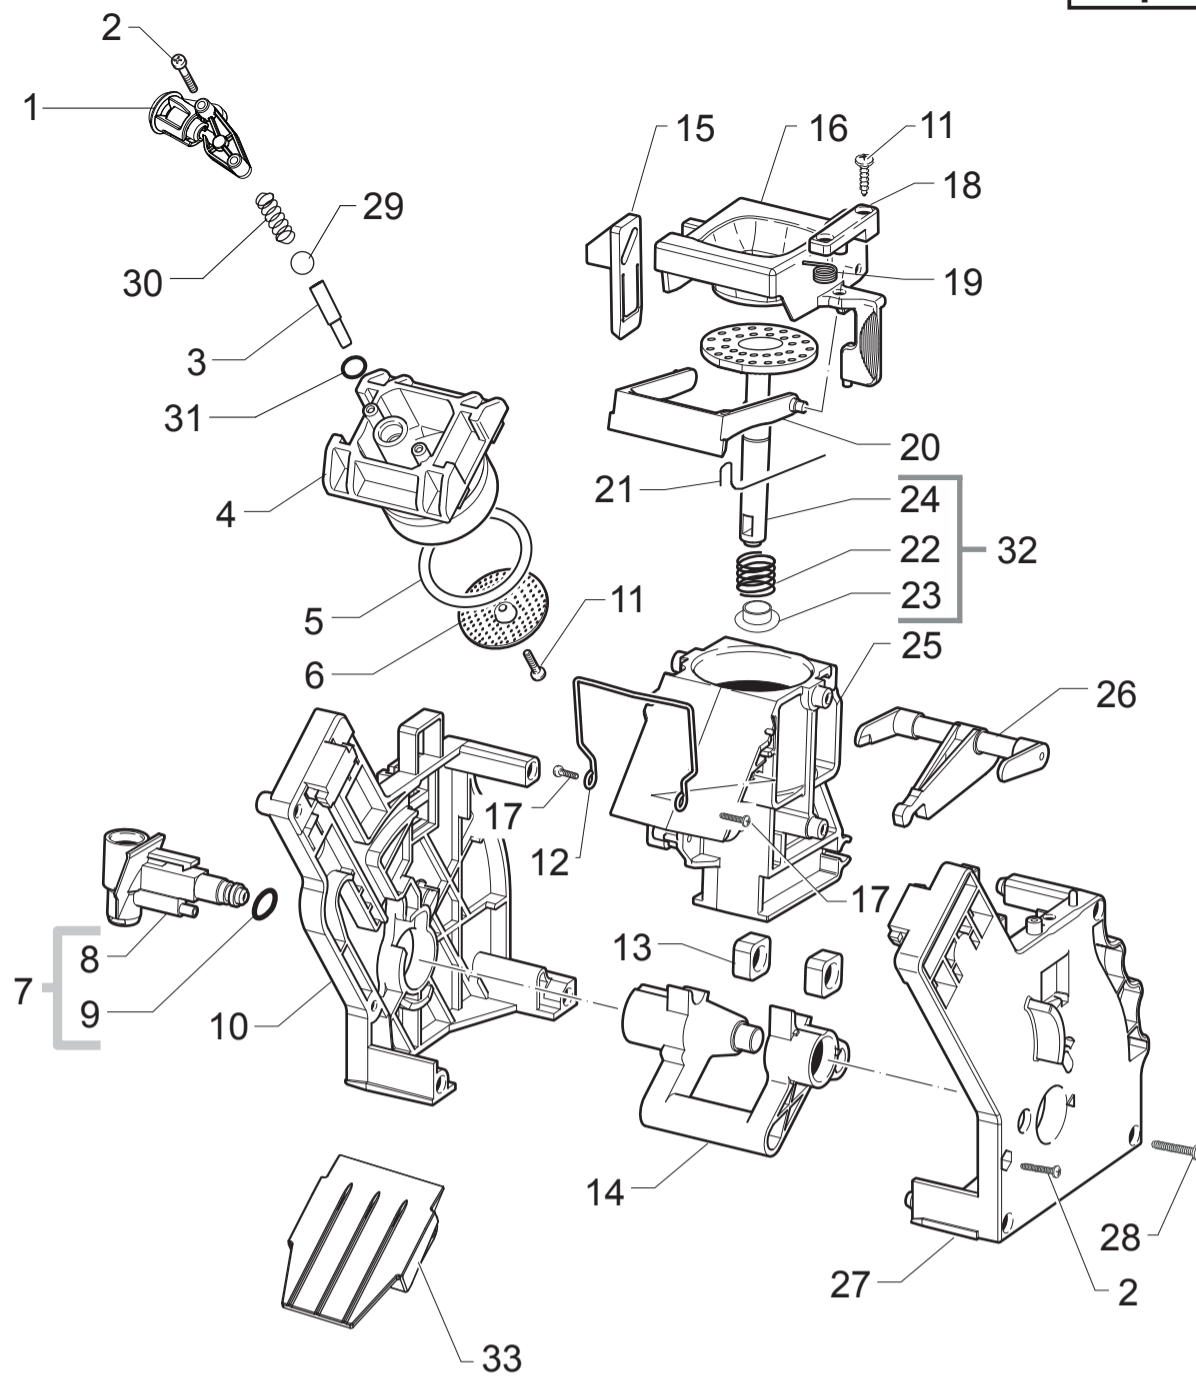

POS	CODE	12NC	DESCRIPTION	NOTE	POS	CODE	12NC	DESCRIPTION	NOTE
01	17000366	996530066736	BLK RATIOMOTOR MOUNTING PLATE XSMC ASSY.						
02	NE05.038	996530058869	MICROSWITCH SAIA XCG5-81-P5						
03	20000900	996530009913	SPARES KIT GEARS FOR RATIOMOTOR V2						
04	9161.132	996530050569	MYLAR WASHER FOR RATIOMOTOR						
05	11005214	996530002796	MOTOR FOR RATIOMOTOR P124 ASSY.						
06	9121.046	996530049898	BRONZE SINTERED BUSH FOR MOTOR RATIOMOT.						
07	148380200	996530017424	BAKELIZZATE WASHER D=5,5						
08	9121.044	996530049896	ANTIVIBRATION FOR MOTOR						
09	11003754	996530001899	BLK RATIOMOT.MOUNTING PLATE COVER P0057						
10	12000450	996530007819	SCREW TCBR TORX 10 3,5X12 PLAST.ZN-N						
11	11013531	996530006805	PIN FOR FLOW SELECTOR FAUCET P0057 ASSY.						
12	11013530	996530006804	PIN FOR FLOW SELECTOR FAUCET V2 P0057						
13	NM01.035	996530059399	OR ORM 0090-20 SILICONE						
14	NM01.057	996530059419	OR ORM 0050-20 IN SILICONE						
15	12001890	996530073209	MICROSWITCH XG/V3D						
16	17000685	996530072515	BLACK SEAL FOR RATIOMOTOR PLATE NPR						
17	17001336	996530068732	GREY BREW UNIT DRAWER COFFEE NPR						
18	11031554	996530073362	BLACK BREW UNIT 8GR.5BAR HGO						
19	12001728	996530070321	SCREW TCBR TORX 10 3,5X12 PLAST.SS						