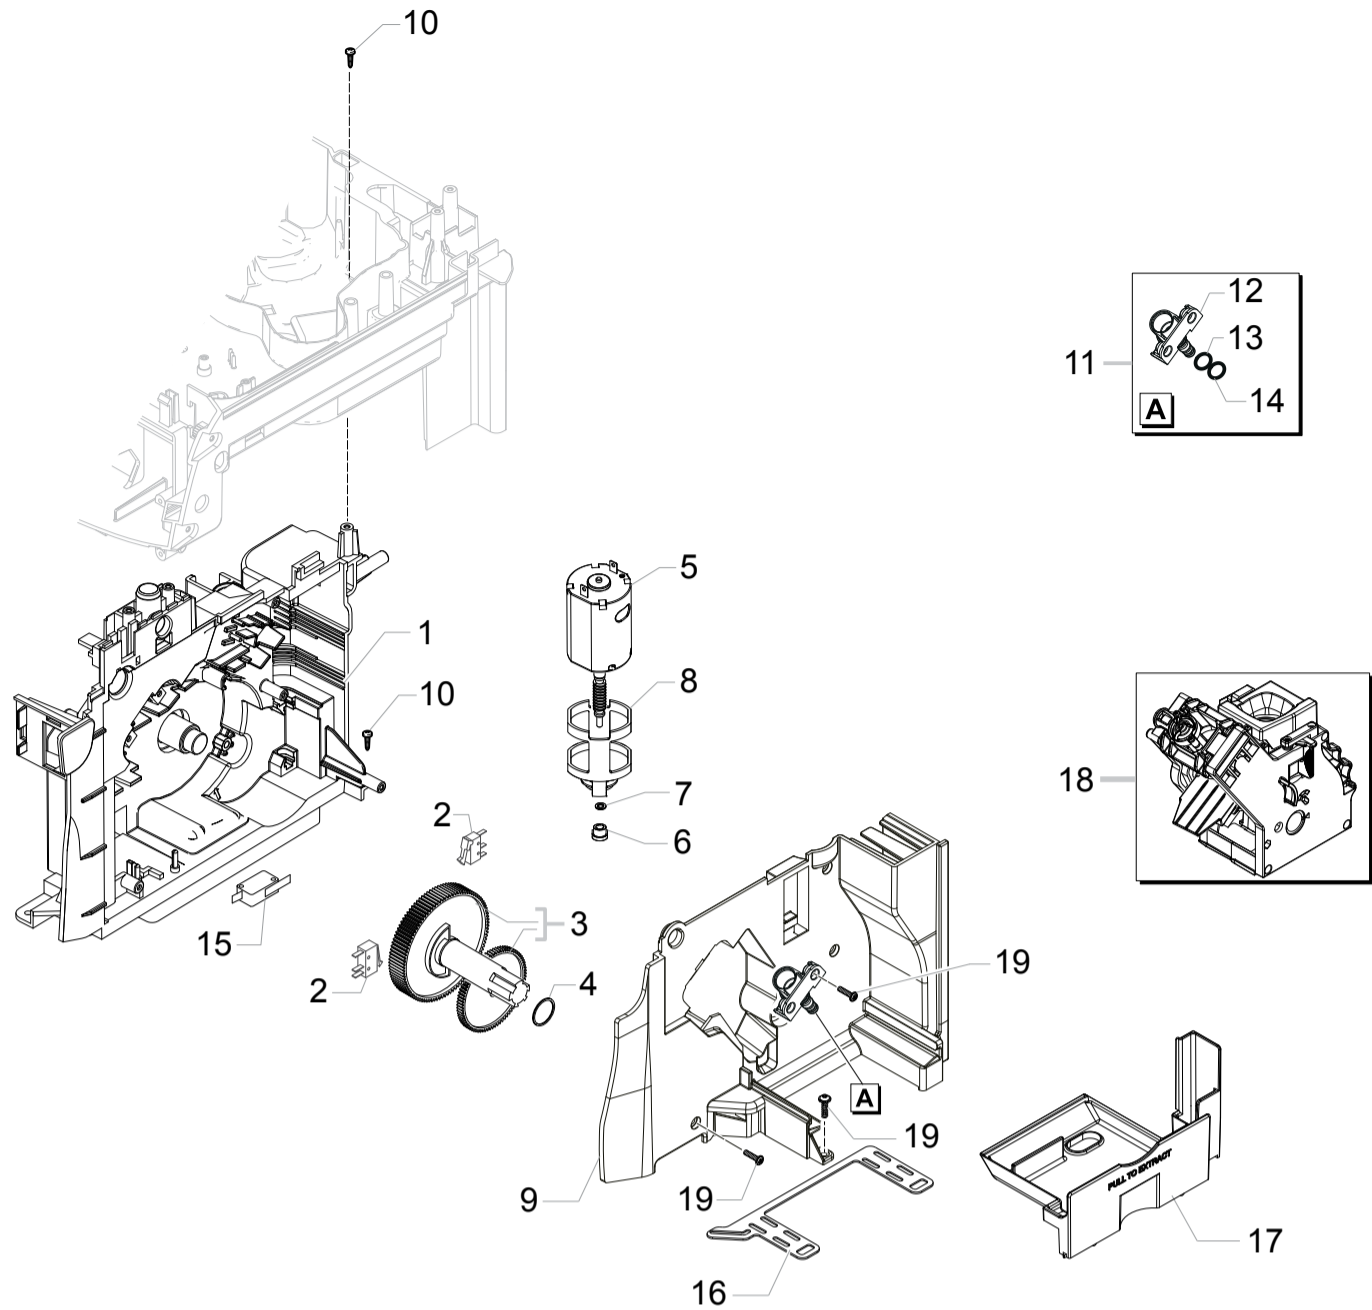

HD8750/11-13-18-19-47-81
HD8750/88-99-HD8751/95-HD8752/42-43
HD8752/85-95-HD8755/01-02 -
HD8770/01-02 - HD8779/01

Cod.10004173-4231-882875018150-10004230-4385-4323
Cod.882875088150-10004332-4205-882875242240-43240
Cod.10004222-4206-4325-4405
Cod.10004398-4381-882877901290

POS	CODE	12NC	DESCRIPTION	NOTE	POS	CODE	12NC	DESCRIPTION	NOTE
01	17000366	996530066736	BLK RATIOMOTOR MOUNTING PLATE XSMC ASSY.						
02	NE05.038	996530058869	MICROSWITCH SAIA XCG5-81-P5						
03	20000900	996530009913	SPARES KIT GEARS FOR RATIOMOTOR V2						
04	9161.132	996530050569	MYLAR WASHER FOR RATIOMOTOR						
05	11005214	996530002796	MOTOR FOR RATIOMOTOR P124 ASSY.						
06	9121.046	996530049898	BRONZE SINTERED BUSH FOR MOTOR RATIOMOT.						
07	148380200	996530017424	BAKELIZZATE WASHER D=5,5						
08	9121.044	996530049896	ANTIVIBRATION FOR MOTOR						
09	11003754	996530001899	BLK RATIOMOT.MOUNTING PLATE COVER P0057						
10	12000450	996530007819	SCREW TCBR TORX 10 3,5X12 PLAST.ZN-N						
11	11013531	996530006805	PIN FOR FLOW SELECTOR FAUCET P0057 ASSY.						
12	11013530	996530006804	PIN FOR FLOW SELECTOR FAUCET V2 P0057						
13	NM01.035	996530059399	OR ORM 0090-20 SILICONE						
14	NM01.057	996530059419	OR ORM 0050-20 IN SILICONE						
15	12001890	996530073209	MICROSWITCH XG/V3D						
16	17000685	996530072515	BLACK SEAL FOR RATIOMOTOR PLATE NPR						
17	17001336	996530068732	GREY BREW UNIT DRAWER COFFEE NPR						
18	11031554	996530073362	BLACK BREW UNIT 8GR.5BAR HGO						
19	12001728	996530070321	SCREW TCBR TORX 10 3,5X12 PLAST.SS