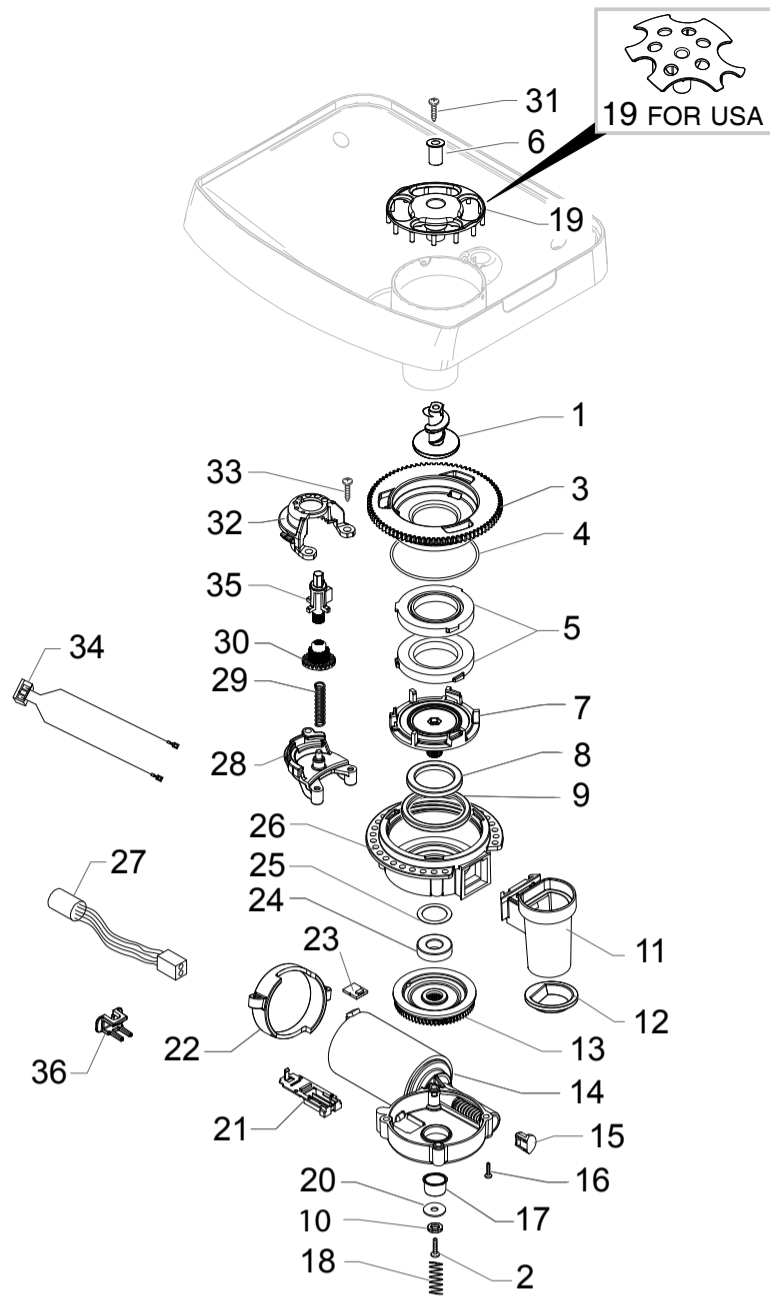

HD8750/11-13-18-19-47-81
HD8750/88-99-HD8751/95-HD8752/42-43
HD8752/85-95-HD8755/01-02 -
HD8770/01-02 - HD8779/01

Cod.10004173-4231-882875018150-10004230-4385-4323
Cod.882875088150-10004332-4205-882875242240-43240
Cod.10004222-4206-4325-4405
Cod.10004398-4381-882877901290

POS	CODE	12NC	DESCRIPTION	NOTE	POS	CODE	12NC	DESCRIPTION	NOTE
01	11010031	996530005586	TEA/ZAMA INCREASE SCREW GRINDER		36	17001921	996530072477	BLK WIRING FIX INSERT FOR GRINDER BOARD	
02	129574802	996530012928	SCREW TCB TORX 20 M4X30 ZN-B						
03		421941094152	BLK COF.GRINDER UPPER GRINDER SUPPORT V2			11026298	996530068697	GEN.MOTOR COFFEE GRINDER NPR ASSY.	230V
04	140328960	996530013577	OR ORM 0530-15 NBR FDA			11028279	996530071878	GEN.MOTOR COF.GRINDER NPR 120V ASSY.	120V
05	146520100	996530016342	BAKED CLAY GRINDER 48X28						
06	11012466	996530006412	BRASS BUSH BEAN CONT.FINGER PROTEC.P0057						
07	149198350	996530017952	BLK LOWER COFFEEGRINDER GRINDER SUPPORT						
08	123030300	996530011183	AXIAL BEARING EKKO 342.35252						
09	140360500	996530013597	FELT RING 45,4X39,4X4						
10	128310402	996530012341	GALV.WASHER UNI 8842 A4						
11	11026355	996530068049	BLK GROUND COFF.OUTLET CONVEYOR V4 ASSY.						
12	11030459	996530072511	GRY GROUND COFFEE CONT.LOWER SEAL SMART1						
13	226000300	996530029609	GEAR SX Z=38 FOR GRINDER MOTION ASSY.						
14	11000513	996530000317	MOTOR COFFEEGRINDER V3.1 ASSY.	230V					
	11000511	996530000315	MOTOR COFFEEGRINDER V3.1 120V ASSY.	120V					
15	149214800	996530018139	MC V3 MOD=1,25 WORM SCREW CENTRING CAP						
16	129661702	996530012992	SCREW TCB TORX 3,5X30 PLAST.ZN-B						
17	11002873	996530001389	INSULATOR BUSH FOR GRINDER MOTOR P124						
18	11000597	996530000376	COFFEE GRINDER SUPPORT SPRING P124						
19	11014285	996530007058	BLK V2 BEAN CONTAIN.FINGER PROTECT.P0057						
		421944001511	TRANS.BEAN CONT.FINGER PROTECT.V3 NPR UL	FOR USA					
20	128381902	996530012375	STEEL FLAT WASHER DI=4,3 DE=14 SP=1,5						
21	149199050	996530017963	BLK SENSOR SUPPORT FOR COF.GRINDER MOTOR						
22	11000194	996530000115	BLACK COFFEEGRINDER MOTOR SUPPORT P124						
23	181540900	996530022784	ELECTR.BOARD WITH SENSOR HAL506 SF-K						
24	123030200	996530011182	RADIAL BEARING 61900.2RS1						
25	128381800	996530012374	STEEL CRINKLE WASHER 21,8X14X0,25						
26	142905450	996530015258	BLK UPPER BODY WITH COFFEE GROUND OUTLET						
27	17800302	996530068114	3POLES CONNECTOR MC SENSOR NPR UL						
28	11002613	996530001314	LOWER COFFEEGRINDER GEAR SUPPORT P124						
29	11002572	996530001308	COFFEEGRINDER REGULATION SPRING P124						
30	11003784	996530001907	COFFEE GRINDING ADJUSTMENT GEAR P0049						
31	U043.004	996530061808	ZN-B TCB SCREW M4X16						
32	11002508	996530001296	UPPER COFFEEGRINDER GEAR SUPPORT P124						
33	129914002	996530013165	SCREW TCB TORX 10 3,5X16 PLAST.ZN-B						
34	17800301	996530068113	2POLES CONNET.COFFEEGRINDER MOTOR NPR UL						
35	11003446	996530001673	BLACK BEAN COFFEE GRINDER INSERT P0049