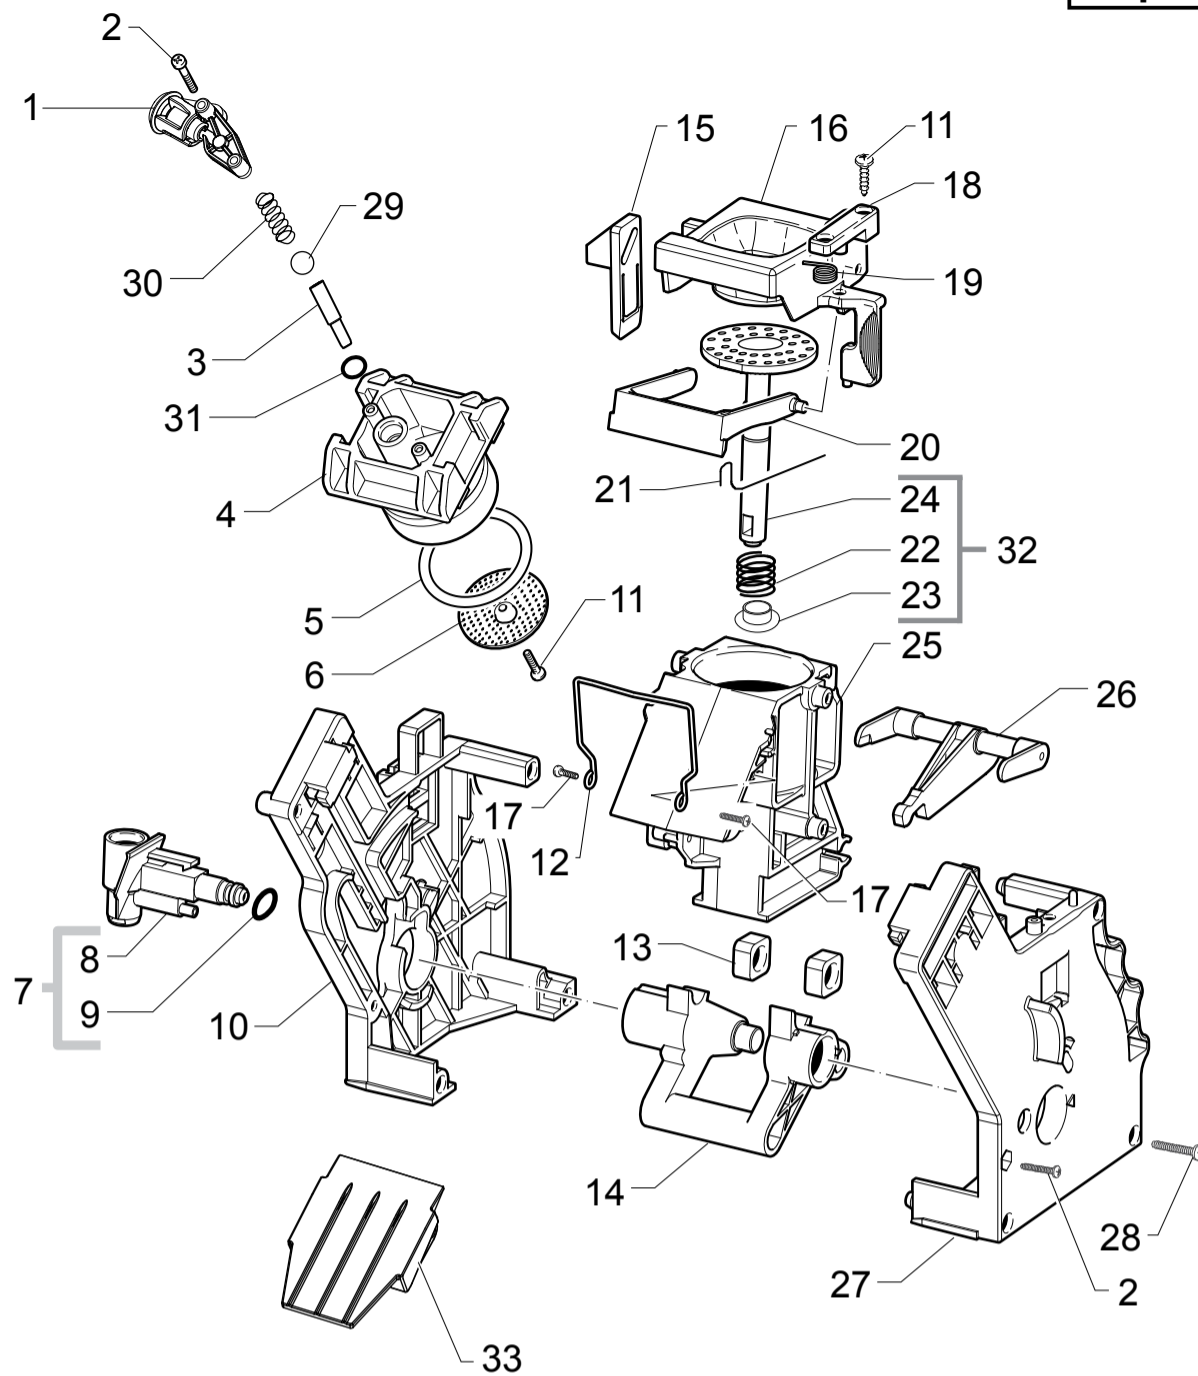

POS	CODE	12NC	DESCRIPTION	NOTE	POS	CODE	12NC	DESCRIPTION	NOTE
01	17000366	996530066736	BLK RATIOMOTOR MOUNTING PLATE XSMC ASSY.						
02	NE05.038	996530058869	MICROSWITCH SAIA XCG5-81-P5						
03	20000900	996530009913	SPARES KIT GEARS FOR RATIOMOTOR V2						
04	9161.132	996530050569	MYLAR WASHER FOR RATIOMOTOR						
05	11005214	996530002796	MOTOR FOR RATIOMOTOR P124 ASSY.						
06	9121.046	996530049898	BRONZE SINTERED BUSH FOR MOTOR RATIOMOT.						
07	148380200	996530017424	BAKELIZZATE WASHER D=5,5						
08	9121.044	996530049896	ANTIVIBRATION FOR MOTOR						
09	11003754	996530001899	BLK RATIOMOT.MOUNTING PLATE COVER P0057						
10	12000450	996530007819	SCREW TCBR TORX 10 3,5X12 PLAST.ZN-N						
11	11013531	996530006805	PIN FOR FLOW SELECTOR FAUCET P0057 ASSY.						
12	11013530	996530006804	PIN FOR FLOW SELECTOR FAUCET V2 P0057						
13	NM01.035	996530059399	OR ORM 0090-20 SILICONE						
14	NM01.057	996530059419	OR ORM 0050-20 IN SILICONE						
15	12001890	996530073209	MICROSWITCH XG/V3D						
16	17000685	996530072515	BLACK SEAL FOR RATIOMOTOR PLATE NPR						
17	17001336	996530068732	GREY BREW UNIT DRAWER COFFEE NPR						
18	11031554	996530073362	BLACK BREW UNIT 8GR.5BAR HGO						
19	12001728	996530070321	SCREW TCBR TORX 10 3,5X12 PLAST.SS						