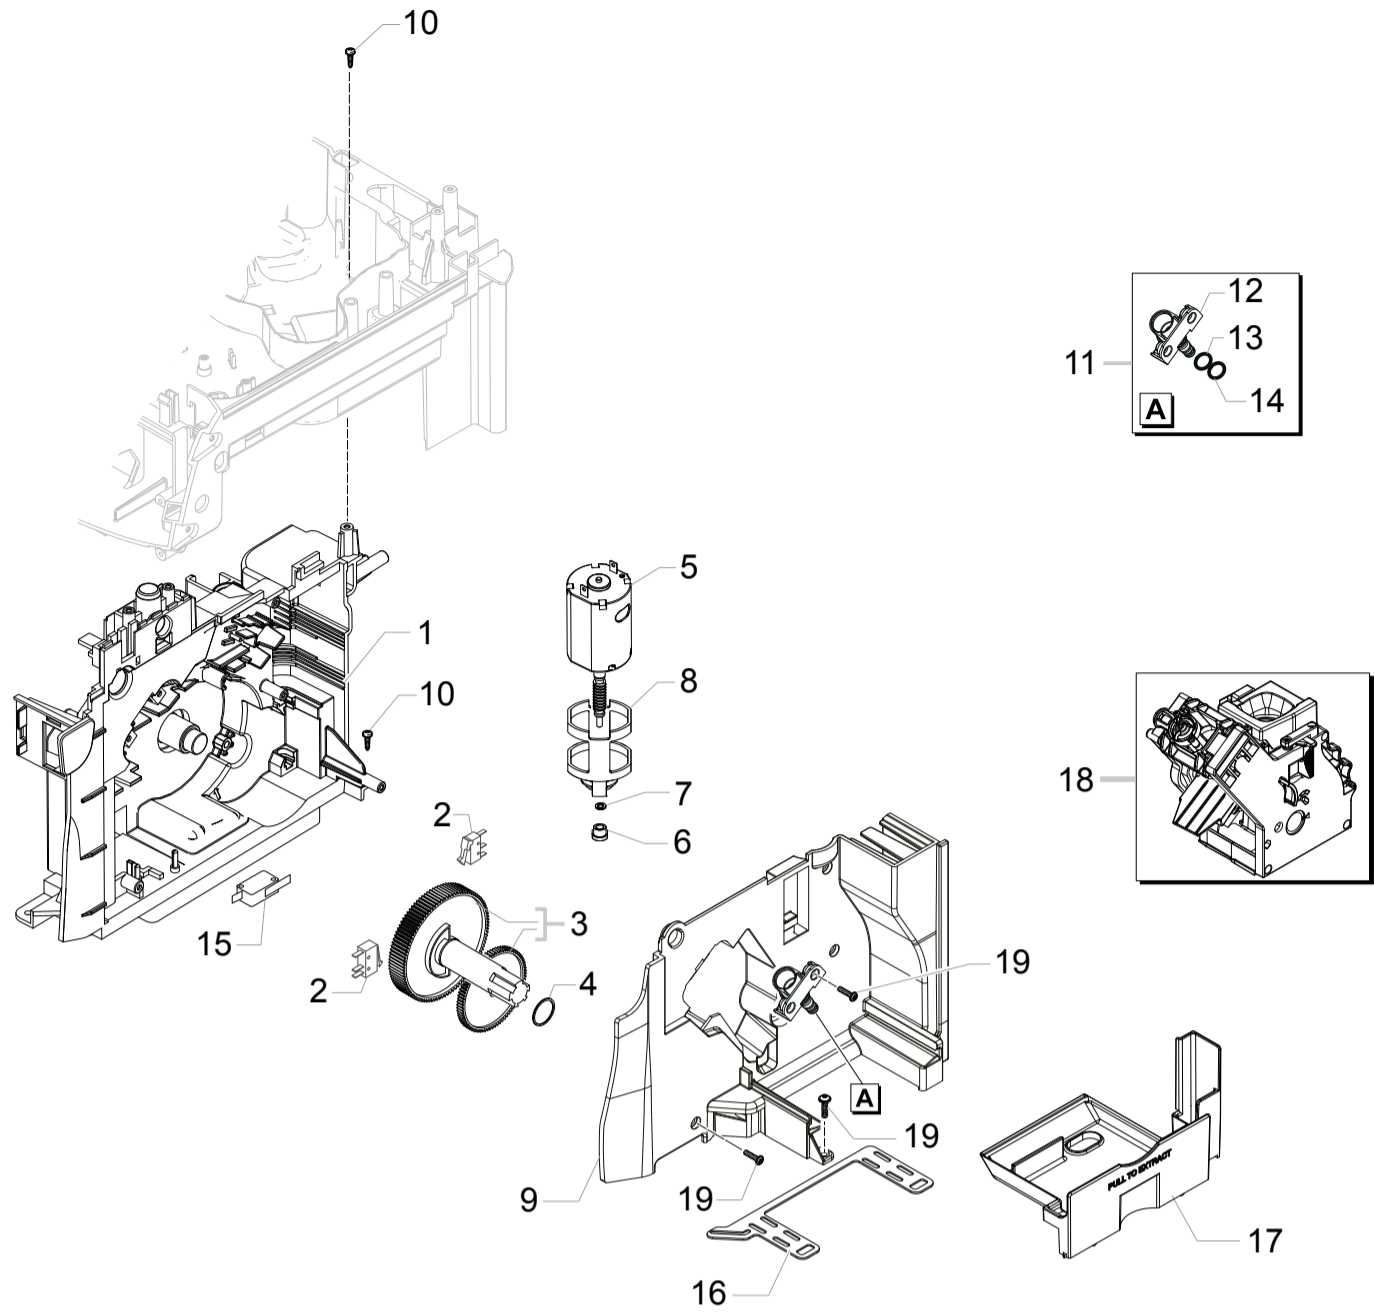

HD8750/11-13-18-19-47-81
HD8750/88-99-HD8751/95-HD8752/42-43
HD8752/85-95-HD8755/01-02-HD8770/01-02
HD8779/01- HD8880/09-HD8881/09

Cod.10004173-4231-882875018150-10004230-4385-4323
Cod.882875088150-10004332-4205-882875242240-43240
Cod.10004222-4206-4325-4405-4398-4381
Cod.882877901290-8009010-8109010

POS	CODE	12NC	DESCRIPTION	NOTE	POS	CODE	12NC	DESCRIPTION	NOTE
01	17000366	996530066736	BLK RATIOMOTOR MOUNTING PLATE XSMC ASSY.						
02	12001841	996530073474	MICROSWITCH XC/V4D						
03	20000900	996530009913	SPARES KIT GEARS FOR RATIOMOTOR V2						
04	9161.132	996530050569	MYLAR WASHER FOR RATIOMOTOR						
05	11005214	996530002796	MOTOR FOR RATIOMOTOR P124 ASSY.						
06	9121.046	996530049898	BRONZE SINTERED BUSH FOR MOTOR RATIOMOT.						
07	148380200	996530017424	BAKELIZZATE WASHER D=5,5						
08	9121.044	996530049896	ANTIVIBRATION FOR MOTOR						
09	11003754	996530001899	BLK RATIOMOT.MOUNTING PLATE COVER P0057						
10	12000450	996530007819	SCREW TCBR TORX 10 3,5X12 PLAST.ZN-N						
11	11013531	996530006805	PIN FOR FLOW SELECTOR FAUCET P0057 ASSY.						
12	11013530	996530006804	PIN FOR FLOW SELECTOR FAUCET V2 P0057						
13	NM01.035	996530059399	OR ORM 0090-20 SILICONE						
14	NM01.057	996530059419	OR ORM 0050-20 IN SILICONE						
15	12001890	996530073209	MICROSWITCH XG/V3D						
16	17000685	996530072515	BLACK SEAL FOR RATIOMOTOR PLATE NPR						
17	17001336	996530068732	GREY BREW UNIT DRAWER COFFEE NPR						
18	11031554	996530073362	BLACK BREW UNIT 8GR.5BAR HGO						
19	12001728	996530070321	SCREW TCBR TORX 10 3,5X12 PLAST.SS