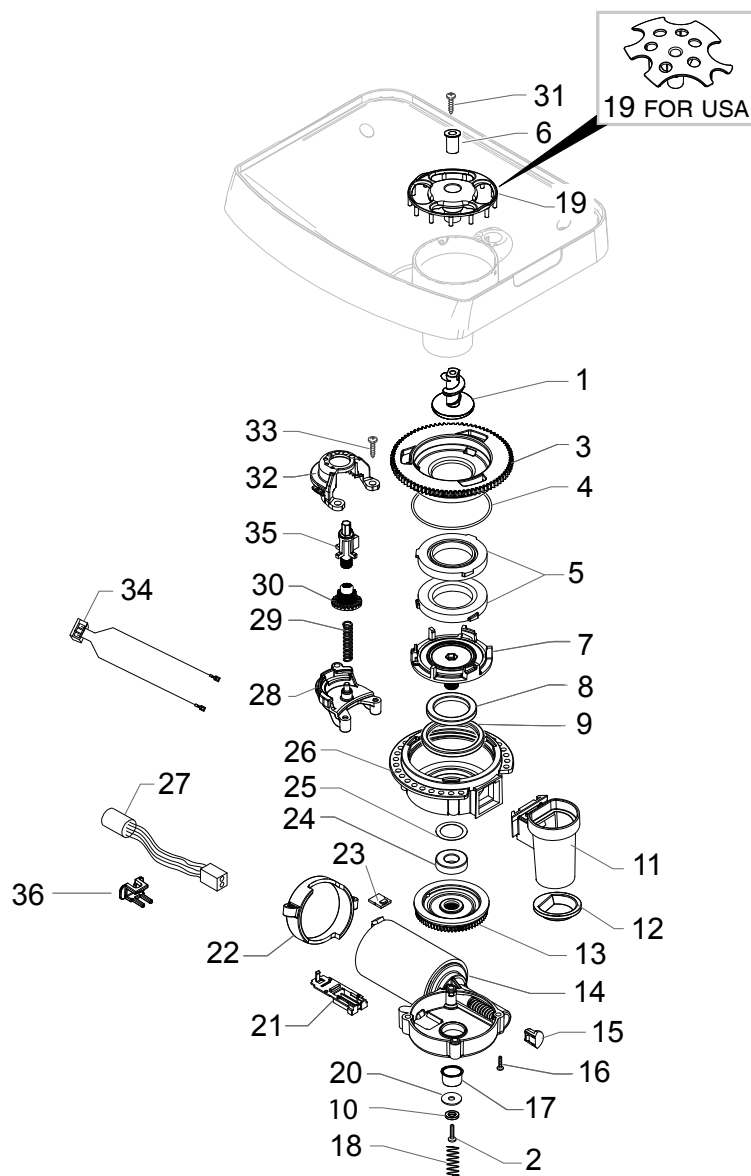

POS	CODE	12NC	DESCRIPTION	NOTE	POS	CODE	12NC	DESCRIPTION	NOTE
01	11001769	996530001012	BLACK PANNARELLO COVER P0049 FOR HD8751/04-06-11-12-15-19-23-41-43-47-88		32	-	421941284802	GRY BOILER INSULATING COVER NPR	
	11001621	996530000926	SS PANNARELLO COVER P0049 FOR HDHD8751/14-71		33	JS01.022	996530057357	SILICONE TUBE 5X10 60SH	IN ROLL
02	11001620	996530000925	BLACK PANNARELLO INNER TUBE P0049		34	16000380	996530009505	5X8,9 SILICONE TUBE	IN ROLL
03		421941300671	BLACK/SIL.STEAM TUBE HANDGRIP G0053		35	11005757	996530003103	STEAM TUBE SUPPORT P0057	
04	11027861	996530068662	TF/CHROM.STEAM TUBE D=5,4 NPR ASSY.		36	12000450	996530007819	SCREW TCBR TORX 10 3,5X12 PLAST.ZN-N	
05	11011127	996530005979	BLACK PA6 BUSH FOR STEAM TUBE P0057		37	229363500	996530031599	SILICONE TUBE 3,5X6 L=400 MM FOR HD8752/05-22-23-25-41-49-61-83-87-89	
06	140324461	996530013509	OR ORM 0060-20 TERMOIL		38	17001459	996530068727	BLK CAP.MILK TUBE CONNECT.D=1,05 NPR/H FOR HD8752/05-22-23-25-41-49-61-83-87-89	
07	11013894	996530006914	BLACK FORK FOR STEAM TUBE GXSM		39	20007021	996530068684	SPARES KIT SS/BLK CAPP.LOWER PART NPR/H FOR HD8752/05-22-23-25-41-49-61-83-87-89	
08	11024868	996530070371	L-F/BRASS CONNECT.FOR ALUM.BOILER VALID UP TO S/N TW901409154215		40	20007022	996530068692	SPARES KIT SS/BLK CAPP.UPPER PART NPR/H FOR HD8752/05-22-23-25-41-49-61-83-87-89	
09	129823802	996530013077	TCB SCREW M4X8 UNI 7687 ZNP		41	11026707	996530068055	BLACK STEAM TUBE HANDGRIP S/SCR.NPR/H	
10	11024038	996530067667	BRASS 2WAY EV 21JN1RRV20-XT+LBV05024CU UP TO S/N TW901409154215		42	16000540	996530009523	TRANSPAR.10,5X12,3 SILICONE TUBE	
	-	421944008781	2WAY EV OT57 G1/8 F.X PG D5,9 24V DC 10W FROM TO S/N TW901409154216		43		421941301142	BLK STEAM TUBE INSERT V2 SMR/H FOR HD8752/25-41-49-87	
11	11024469	996530067632	L-F/BRASS CONNECTOR FOR BOILER AURA		44	-	421944023801	BLK CAPPUC.V3 SMR/H ASSY FOR HD8752/25-41-49-87	
12	17000114	996530068077	FLOW SELECTOR FAUCET NPR				421944031491	CHR CAPPUC.V3 SMR/H ASSY. FOR HD8752/71	
13	12000893	996530007948	OR ORM 0120-20 BLACK EPDM		45		NOT AVAILABLE	BLK CAPPUC.CASING V2 SMR/H	SEE PART.N°44
14	11008104	996530004722	MUSHROOM VALVE FOR FLOW SELECTOR P0057		46	NM01.028	996530059392	O-RING 106 SILICONE	
15	11008105	996530004723	FLOW SELECTOR VALVE SUPPORT P0057		47		NOT AVAILABLE	BLK CAPPUC.CASING COVER SMR/H ASSY.	SEE PART.N°44
16	11008077	996530004709	STEEL FLOW SELECTOR VALVE SPRING P0057		48	-	421941301121	BLK CAPPUC.CASING COVER RING SMR/H	
17	11008106	996530004724	FLOW SELECTOR VALVE CAP P0057		49	-	421941301131	BLK CAPPUC.CASING SEAL SMR/H	
18	11022791	996530007442	BLACK SLIM/EXSL TUB.BOILER SUPPORT		50	9972.045	996530051237	SILICONE TUBE 3,5X6 L=350 MM DS	
19	12001715	996530069758	SCREW TCB TORX 20 M4X8 AUTOFORMING ZN-B		51	147922350	996530017377	BLK CONNECTOR 90° FOR SPHERIC.CAPPUC	
20	12001033	996530007973	THERMOSTAT ONE SHOT 190°				11026286	HP/SLIM TUB.BOILER STD 1900W 230V ASSY.	COMPLETE
21	11001751	996530000997	TUB.BOILER V3 UPPER THERM.FIXING SPRING	1900W 230V			11026684	SLIM TUB.BOIL.STD C1 T190° 1300W 120V AS	COMPLETE
22	12001280	996530008024	SCREW TSP TORX 10 5X20 PLAST.ZN-B	1300W 120V				WITH PART.N°19 - 20 - 21 - 23 - 31	
23	17000346	996530068751	HP/SLIM TUB.BOILER ASSY. 1900W 230					WITH PART.N°19 - 20 - 21 - 23 - 31	
	11023153	996530007586	SLIM TUB.BOILER ASSY. 1300W 120V						
24	11004689	996530002484	TEA/BRASS SAFETY VALVE 16-18 BAR ASSY.						
25	149205850	996530018056	BLACK TYPE ULKA PUMP W/BEVEL SUPPORT						
26	-	421941305991	ULKA PUMP EP5FMGW 230V-50HZ	230V-50HZ					
	12000182	996530007782	ULKA PUMP EP5/S GW 220V-60HZ	220V-60HZ					
	12000142	996530007754	ULKA PUMP EAP5/S 120V-60HZ	120V-60HZ					
27		421946000131	2P.CONN.PUMP V2 CLP UL ASSY.						
28	-	421946000141	3P.CONN.FLOWMETER V2 CLP UL ASSY.						
29	NV99.099	996530059843	TURBINE D=1,2 932-8521/00 ASSY.						
30	12000892	996530007947	OETIKER CLAMP D=9,5 16700004						
31	190800100	996530026997	TEMPERATURE SENSOR NTC UL L=280MM						