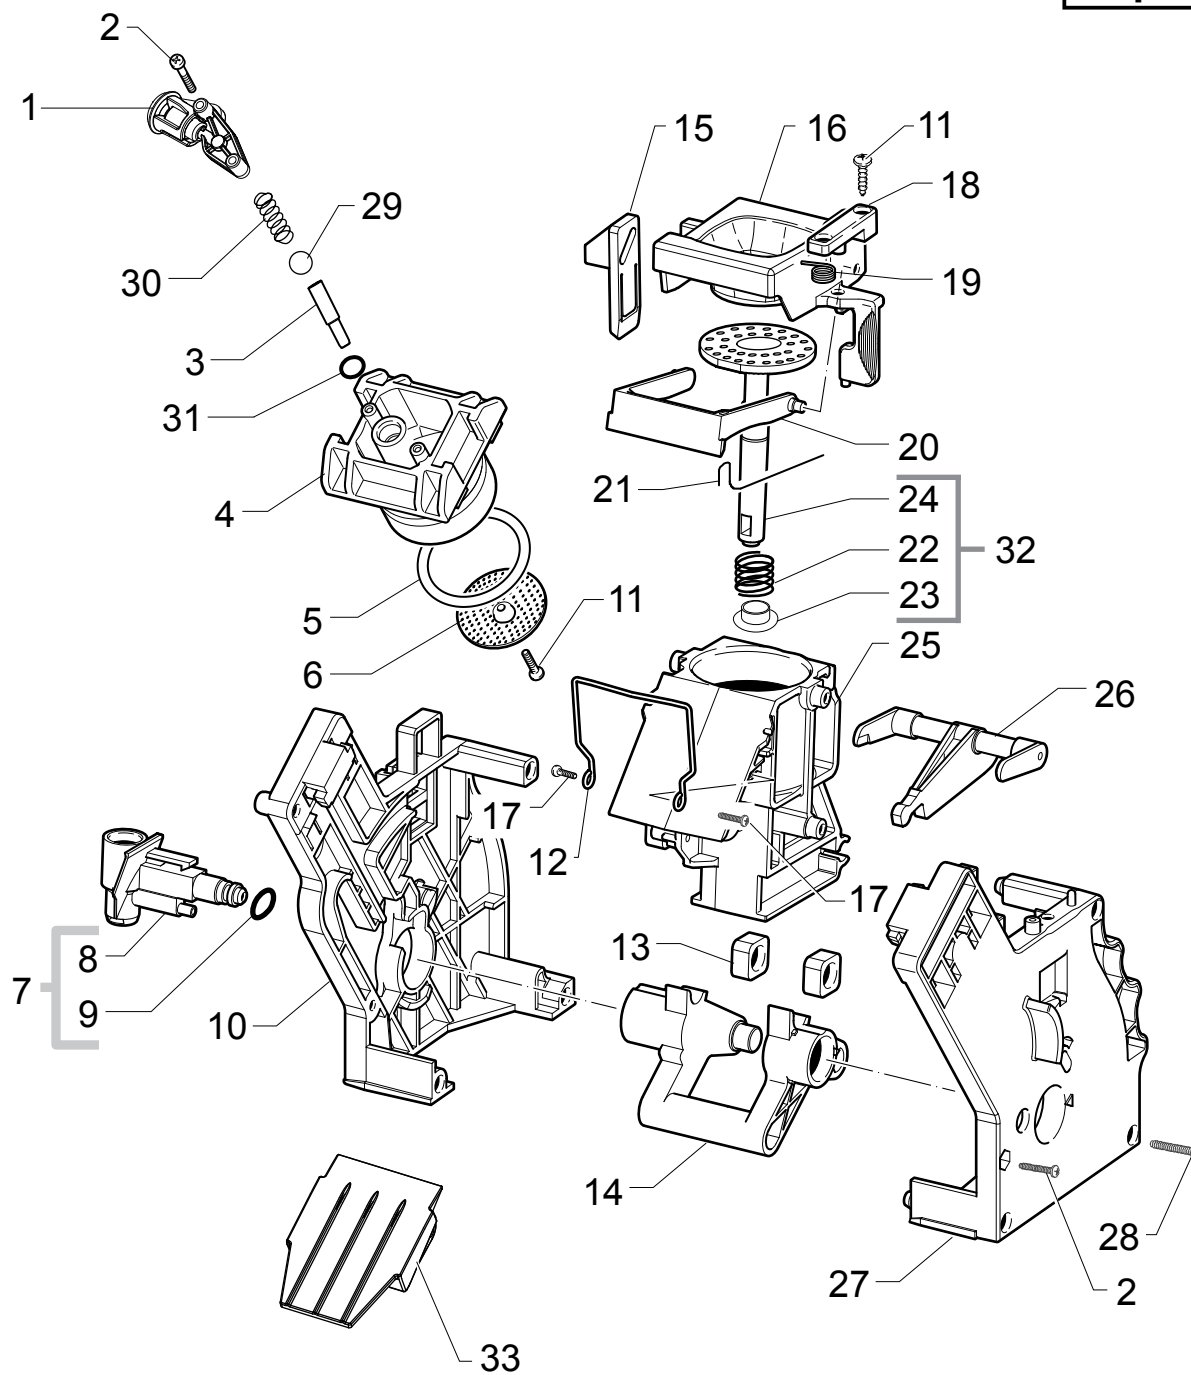

POS	CODE	12NC	DESCRIPTION	NOTE	POS	CODE	12NC	DESCRIPTION	NOTE
01	17000366	996530066736	BLK RATIOMOTOR MOUNTING PLATE XSMC ASSY.						
02	12001841	996530073474	MICROSWITCH XC/V4D FOR HD8751/11-12-19-23-47-71-88-HD8752/22-23-25 HD8752/41-49-61-71-83-87-89						
	NE05.038	996530058869	MICROSWITCH SAIA XCG5-81-P5 HD8751/04-06-14-15-41-43-HD8752/05						
03	20000900	996530009913	SPARES KIT GEARS FOR RATIOMOTOR V2						
04	9161.132	996530050569	MYLAR WASHER FOR RATIOMOTOR						
05	11005214	996530002796	MOTOR FOR RATIOMOTOR P124 ASSY.						
06	9121.046	996530049898	BRONZE SINTERED BUSH FOR MOTOR RATIOMOT.						
07	148380200	996530017424	BAKELIZZATE WASHER D=5,5						
08	9121.044	996530049896	ANTIVIBRATION FOR MOTOR						
09	11003754	996530001899	BLK RATIOMOT.MOUNTING PLATE COVER P0057						
10	12000450	996530007819	SCREW TCBR TORX 10 3,5X12 PLAST.ZN-N						
11	11013531	996530006805	PIN FOR FLOW SELECTOR FAUCET P0057 ASSY.						
12	11013530	996530006804	PIN FOR FLOW SELECTOR FAUCET V2 P0057						
13	NM01.035	996530059399	OR ORM 0090-20 SILICONE						
14	NM01.057	996530059419	OR ORM 0050-20 IN SILICONE						
15	12001890	996530073209	MICROSWITCH XG/V3D FOR HD8751/11-12-19-23-47-71-88-HD8752/22-23-25 HD8752/41-49-61-72-83-87-89						
	NE05.013	996530058847	MICROINT.SAIA XGK52-81-J23 FOR HD8751/04-06-14-15-41-43-HD8752/05						
16	11013205	996530006688	BLACK SEAL FOR RATIOMOTOR PLATE XSM						
17	17001336	996530068732	GREY BREW UNIT DRAWER COFFEE NPR						
18		421944036871	BLK BREW UNIT 8GR.5BAR V3 HGO						
19		421944016761	SCREW TCBR TORX 10 3,5X12 PLAST.ZN-NI						