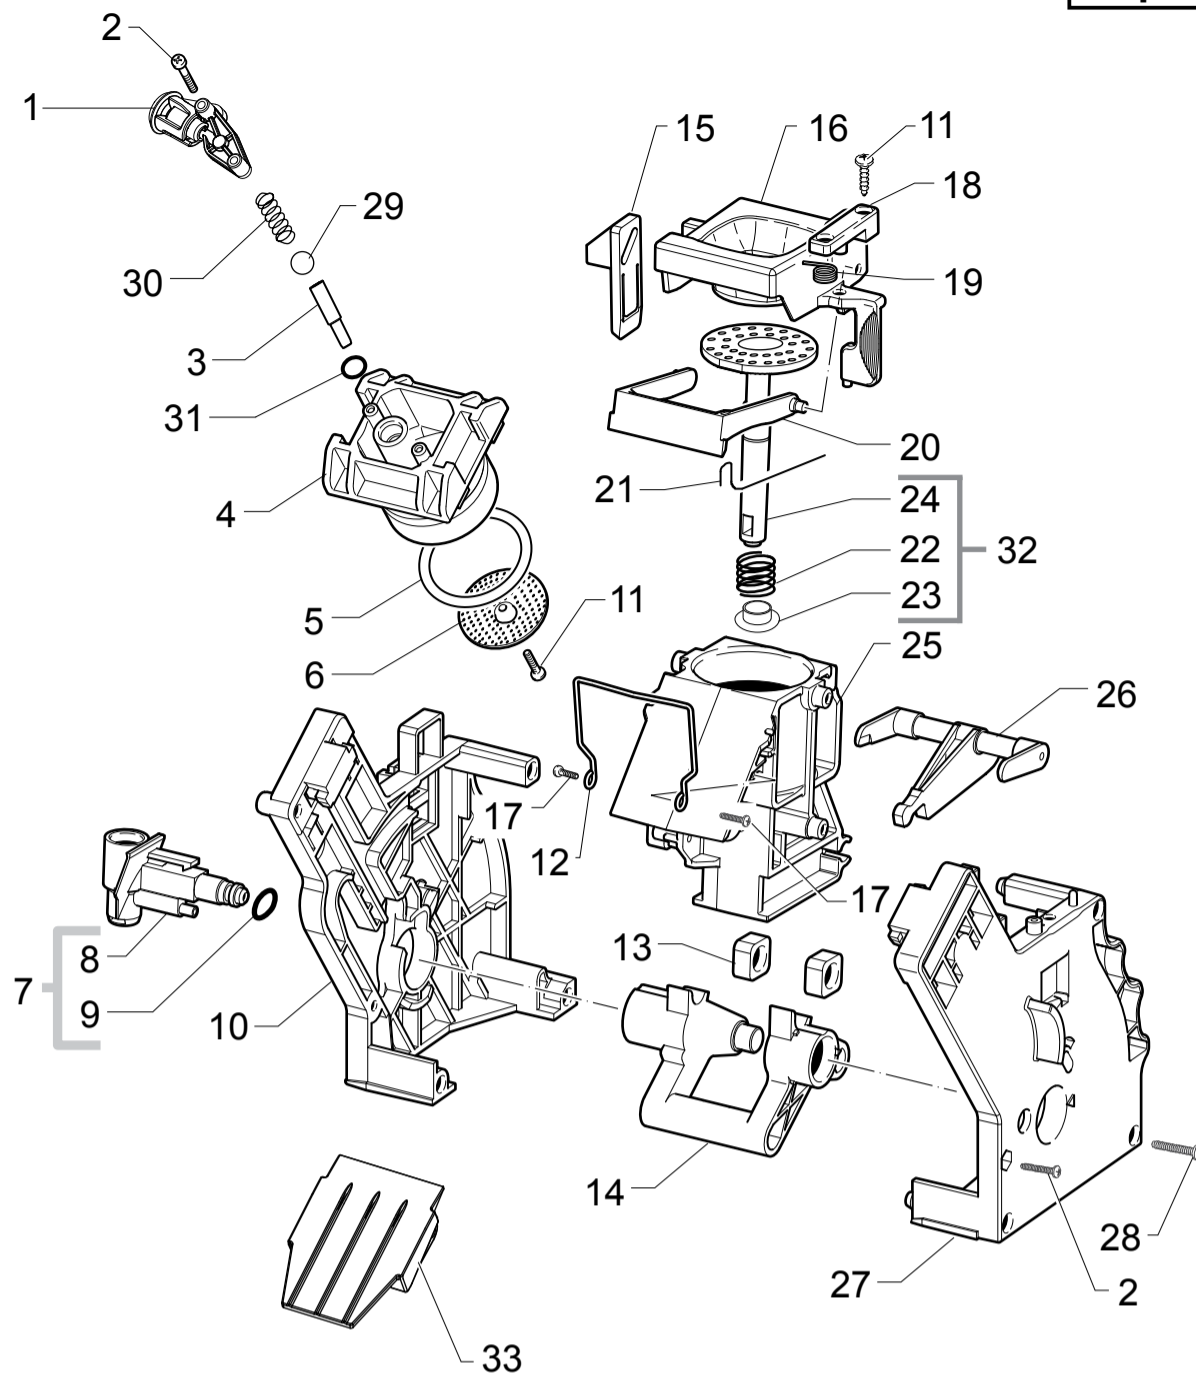

POS	CODE	12NC	DESCRIPTION	NOTE	POS	CODE	12NC	DESCRIPTION	NOTE
01	17000366	996530066736	BLK RATIOMOTOR MOUNTING PLATE XSMC ASSY.						
02	12001841	996530073474	MICROSWITCH XC/V4D						
03	20000900	996530009913	SPARES KIT GEARS FOR RATIOMOTOR V2						
04	9161.132	996530050569	MYLAR WASHER FOR RATIOMOTOR						
05	11005214	996530002796	MOTOR FOR RATIOMOTOR P124 ASSY.						
06	9121.046	996530049898	BRONZE SINTERED BUSH FOR MOTOR RATIOMOT.						
07	148380200	996530017424	BAKELIZZATE WASHER D=5,5						
08	9121.044	996530049896	ANTIVIBRATION FOR MOTOR						
09	11003754	996530001899	BLK RATIOMOT.MOUNTING PLATE COVER P0057						
10	12000450	996530007819	SCREW TCBR TORX 10 3,5X12 PLAST.ZN-N						
11	11013531	996530006805	PIN FOR FLOW SELECTOR FAUCET P0057 ASSY.						
12	11013530	996530006804	PIN FOR FLOW SELECTOR FAUCET V2 P0057						
13	NM01.035	996530059399	OR ORM 0090-20 SILICONE						
14	NM01.057	996530059419	OR ORM 0050-20 IN SILICONE						
15	12001890	996530073209	MICROSWITCH XG/V3D						
16	17000685	996530072515	BLACK SEAL FOR RATIOMOTOR PLATE NPR						
17	17001336	996530068732	GREY BREW UNIT DRAWER COFFEE NPR						
18	11031554	996530073362	BLACK BREW UNIT 8GR.5BAR HGO						
19	12001728	996530070321	SCREW TCBR TORX 10 3,5X12 PLAST.SS						