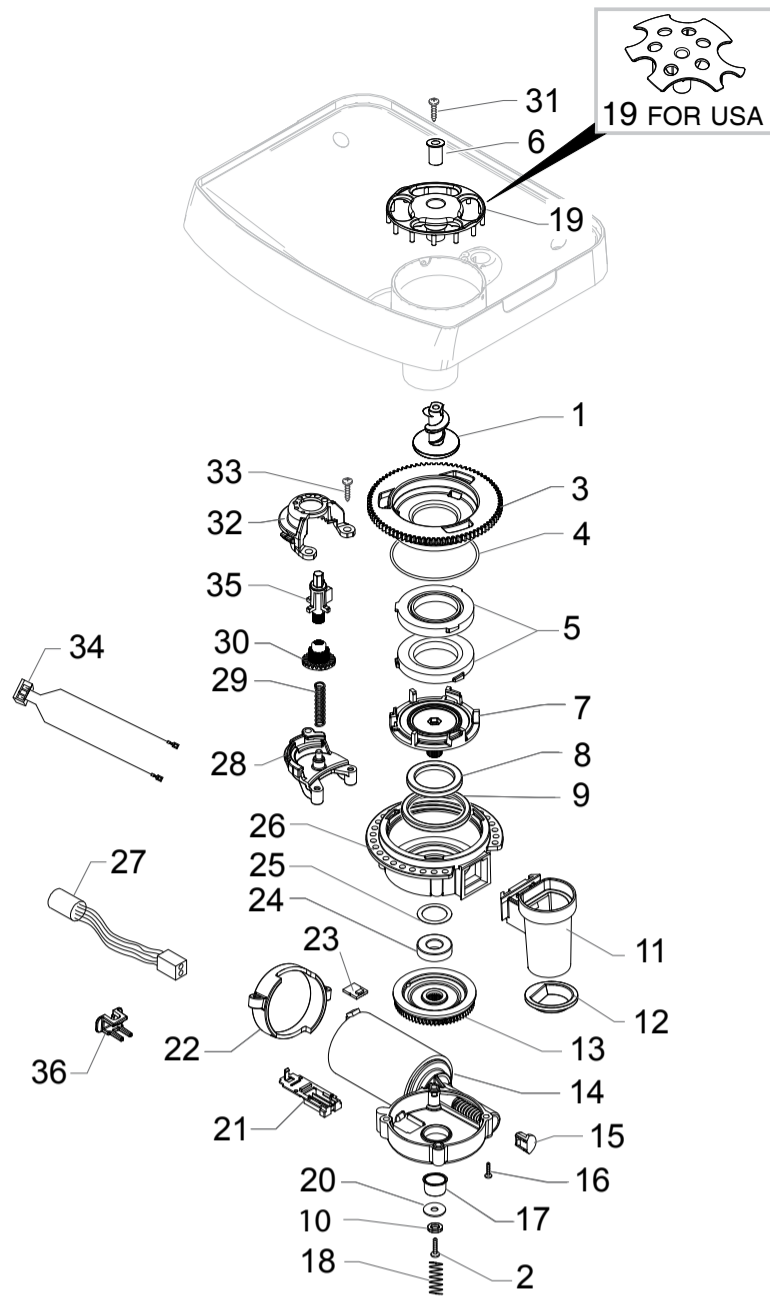

HD8751/95-HD8752/42-43
HD8752/85-HD8752/95
HD8755/01-02-HD8770/01-02
HD8779/01-HD8880/09-HD8881/09

Cod.10004205-882875242240-882875243240
Cod.10004222-882875285020-10004206-882875295020
Cod.10004325-10004405-10004398-10004381
Cod.882877901290-882888009010-882888109010

POS	CODE	12NC	DESCRIPTION	NOTE	POS	CODE	12NC	DESCRIPTION	NOTE
01	11010031	996530005586	TEA/ZAMA INCREASE SCREW GRINDER						
02	129574802	996530012928	SCREW TCB TORX 20 M4X30 ZN-B						
03	-	421941094152	BLK COF.GRINDER UPPER GRINDER SUPPORT V2						
04	140328960	996530013577	OR ORM 0530-15 NBR FDA						
05	146520100	996530016342	BAKED CLAY GRINDER 48X28						
06	11012466	996530006412	BRASS BUSH BEAN CONT.FINGER PROTEC.P0057						
07	149198350	996530017952	BLK LOWER COFFEEGRINDER GRINDER SUPPORT						
08	123030300	996530011183	AXIAL BEARING EKKO 342.35252						
09	140360500	996530013597	FELT RING 45,4X39,4X4						
10	128310402	996530012341	GALV.WASHER UNI 8842 A4						
11	11026355	996530068049	BLK GROUND COFF.OUTLET CONVEYOR V4 ASSY.						
12	11030459	996530072511	GRY GROUND COFFEE CONT.LOWER SEAL SMART1						
13	226000300	996530029609	GEAR SX Z=38 FOR GRINDER MOTION ASSY.						
14	11000513	996530000317	MOTOR COFFEEGRINDER V3.1 ASSY.	230V					
	11000511	996530000315	MOTOR COFFEEGRINDER V3.1 120V ASSY.	120V					
15	149214800	996530018139	MC V3 MOD=1,25 WORM SCREW CENTRING CAP						
16	129661702	996530012992	SCREW TCB TORX 3,5X30 PLAST.ZN-B						
17	11002873	996530001389	INSULATOR BUSH FOR GRINDER MOTOR P124						
18	11000597	996530000376	COFFEE GRINDER SUPPORT SPRING P124						
19	11014285	996530007058	BLK V2 BEAN CONTAIN.FINGER PROTECT.P0057						
	-	421944001511	TRANS.BEAN CONT.FINGER PROTECT.V3 NPR UL	FOR USA					
20	128381902	996530012375	STEEL FLAT WASHER DI=4,3 DE=14 SP=1,5						
21	149199050	996530017963	BLK SENSOR SUPPORT FOR COF.GRINDER MOTOR						
22	11000194	996530000115	BLACK COFFEEGRINDER MOTOR SUPPORT P124						
23	181540900	996530022784	ELECTR.BOARD WITH SENSOR HAL506 SF-K						
24	123030200	996530011182	RADIAL BEARING 61900.2RS1						
25	128381800	996530012374	STEEL CRINKLE WASHER 21,8X14X0,25						
26	142905450	996530015258	BLK UPPER BODY WITH COFFEE GROUND OUTLET						
27		421946000091	3P.CONN.MC SENSOR V2 NPR UL ASSY						
28	11002613	996530001314	LOWER COFFEEGRINDER GEAR SUPPORT P124						
29	11002572	996530001308	COFFEEGRINDER REGULATION SPRING P124						
30	11003784	996530001907	COFFEE GRINDING ADJUSTMENT GEAR P0049						
31	U043.004	996530061808	ZN-B TCB SCREW M4X16						
32	11002508	996530001296	UPPER COFFEEGRINDER GEAR SUPPORT P124						
33	129914002	996530013165	SCREW TCB TORX 10 3,5X16 PLAST.ZN-B						
34		421946000121	2P.CONN.COF.GRINDER MOTOR V2 NPR UL ASSY						
35	11003446	996530001673	BLACK BEAN COFFEE GRINDER INSERT P0049						
36	17001921	996530072477	BLK WIRING FIX INSERT FOR GRINDER BOARD						
	11026298	996530068697	GEN.MOTOR COFFEE GRINDER NPR 230V ASSY.	230V					
	11028279	996530071878	GEN.MOTOR COF.GRINDER NPR 120V ASSY.	120V