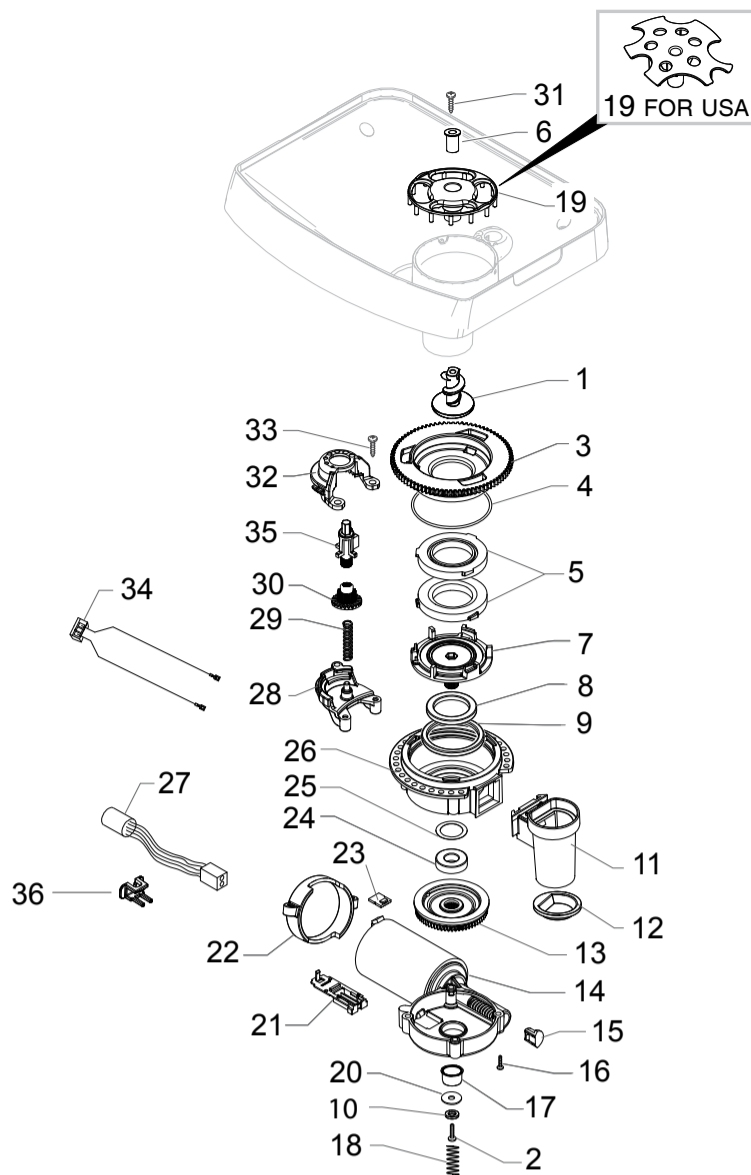

POS	CODE	12NC	DESCRIPTION	NOTE	POS	CODE	12NC	DESCRIPTION	NOTE
01	11001769	996530001012	BLACK PANNARELLO COVER P0049 <b>FOR HD8751/04-06-11-12-15-19-23-41-43-47-88</b>		32	-	421941284802	GRY BOILER INSULATING COVER NPR	
	11001621	996530000926	SS PANNARELLO COVER P0049 <b>FOR HD8751/14-71</b>		33	JS01.022	996530057357	SILICONE TUBE 5X10 60SH	IN ROLL
02	11001620	996530000925	BLACK PANNARELLO INNER TUBE P0049		34	16000380	996530009505	5X8,9 SILICONE TUBE	IN ROLL
03		421941300671	BLACK/SIL.STEAM TUBE HANDGRIP G0053		35	11005757	996530003103	STEAM TUBE SUPPORT P0057	
04	11027861	996530068662	TF/CHROM.STEAM TUBE D=5,4 NPR ASSY.		36	12000450	996530007819	SCREW TCBR TORX 10 3,5X12 PLAST.ZN-N	
05	11011127	996530005979	BLACK PA6 BUSH FOR STEAM TUBE P0057		37	229363500	996530031599	SILICONE TUBE 3,5X6 L=400 MM <b>FOR HD8752/05-22-23-25-41-49-61-83-87-89</b>	
06	140324461	996530013509	OR ORM 0060-20 TERMOIL		38	17001459	996530068727	BLK CAP.MILK TUBE CONNECT.D=1,05 NPR/H <b>FOR HD8752/05-22-23-25-41-49-61-83-87-89</b>	
07	11013894	996530006914	BLACK FORK FOR STEAM TUBE GXSM		39	20007021	996530068684	SPARES KIT SS/BLK CAPP.LOWER PART NPR/H <b>FOR HD8752/05-22-23-25-41-49-61-83-87-89</b>	
08	11024868	996530070371	L-F/BRASS CONNECT.FOR ALUM.BOILER <b>VALID UP TO S/N TW901409154215</b>		40	20007022	996530068692	SPARES KIT SS/BLK CAPP.UPPER PART NPR/H <b>FOR HD8752/05-22-23-25-41-49-61-83-87-89</b>	
09	129823802	996530013077	TCB SCREW M4X8 UNI 7687 ZNP		41	11026707	996530068055	BLACK STEAM TUBE HANDGRIP S/SCR.NPR/H	
10	11024038	996530067667	BRASS 2WAY EV 21JN1RRV20-XT+LBV05024CU <b>UP TO S/N TW901409154215</b>		42	16000540	996530009523	TRANSPAR.10,5X12,3 SILICONE TUBE	
	-	421944008781	2WAY EV OT57 G1/8 F.X PG D5,9 24V DC 10W <b>FROM TO S/N TW901409154216</b>		43		421941301142	BLK STEAM TUBE INSERT V2 SMR/H <b>FOR HD8752/25-41-49-87</b>	
11	11024469	996530067632	L-F/BRASS CONNECTOR FOR BOILER AURA		44	-	421944023801	BLK CAPPUC.V3 SMR/H ASSY <b>FOR HD8752/25-41-49-87</b>	
12	17000114	996530068077	FLOW SELECTOR FAUCET NPR				421944031491	CHR CAPPUC.V3 SMR/H ASSY. <b>FOR HD8752/71</b>	
13	12000893	996530007948	OR ORM 0120-20 BLACK EPDM		45		NOT AVAILABLE	BLK CAPPUC.CASING V2 SMR/H	SEE PART.N°44
14	11008104	996530004722	MUSHROOM VALVE FOR FLOW SELECTOR P0057		46	NM01.028	996530059392	O-RING 106 SILICONE	
15	11008105	996530004723	FLOW SELECTOR VALVE SUPPORT P0057		47		NOT AVAILABLE	BLK CAPPUC.CASING COVER SMR/H ASSY.	SEE PART.N°44
16	11008077	996530004709	STEEL FLOW SELECTOR VALVE SPRING P0057		48	-	421941301121	BLK CAPPUC.CASING COVER RING SMR/H	
17	11008106	996530004724	FLOW SELECTOR VALVE CAP P0057		49	-	421941301131	BLK CAPPUC.CASING SEAL SMR/H	
18	11022791	996530007442	BLACK SLIM/EXSL TUB.BOILER SUPPORT		50	9972.045	996530051237	SILICONE TUBE 3,5X6 L=350 MM DS	
19	12001715	996530069758	SCREW TCB TORX 20 M4X8 AUTOFORMING ZN-B		51	147922350	996530017377	BLK CONNECTOR 90° FOR SPHERIC.CAPPUC	
20	12001033	996530007973	THERMOSTAT ONE SHOT 190°				11026286	HP/SLIM TUB.BOILER STD 1900W 230V ASSY.	COMPLETE
21	11001751	996530000997	TUB.BOILER V3 UPPER THERM.FIXING SPRING	1900W 230V			11026684	SLIM TUB.BOIL.STD C1 T190° 1300W 120V AS	COMPLETE
22	12001280	996530008024	SCREW TSP TORX 10 5X20 PLAST.ZN-B	1300W 120V				WITH PART.N°19 - 20 - 21 - 23 - 31	
23	17000346	996530068751	HP/SLIM TUB.BOILER ASSY. 1900W 230					WITH PART.N°19 - 20 - 21 - 23 - 31	
	11023153	996530007586	SLIM TUB.BOILER ASSY. 1300W 120V						
24	11004689	996530002484	TEA/BRASS SAFETY VALVE 16-18 BAR ASSY.						
25	149205850	996530018056	BLACK TYPE ULKA PUMP W/BEVEL SUPPORT						
26	-	421941305991	ULKA PUMP EP5FMGW 230V-50HZ	230V-50HZ					
	12000182	996530007782	ULKA PUMP EP5/S GW 220V-60HZ	220V-60HZ					
	12000142	996530007754	ULKA PUMP EAP5/S 120V-60HZ	120V-60HZ					
27		421946000131	2P.CONN.PUMP V2 CLP UL ASSY.						
28	-	421946000141	3P.CONN.FLOWMETER V2 CLP UL ASSY.						
29	NV99.099	996530059843	TURBINE D=1,2 932-8521/00 ASSY.						
30	12000892	996530007947	OETIKER CLAMP D=9,5 16700004						
31	190800100	996530026997	TEMPERATURE SENSOR NTC UL L=280MM						