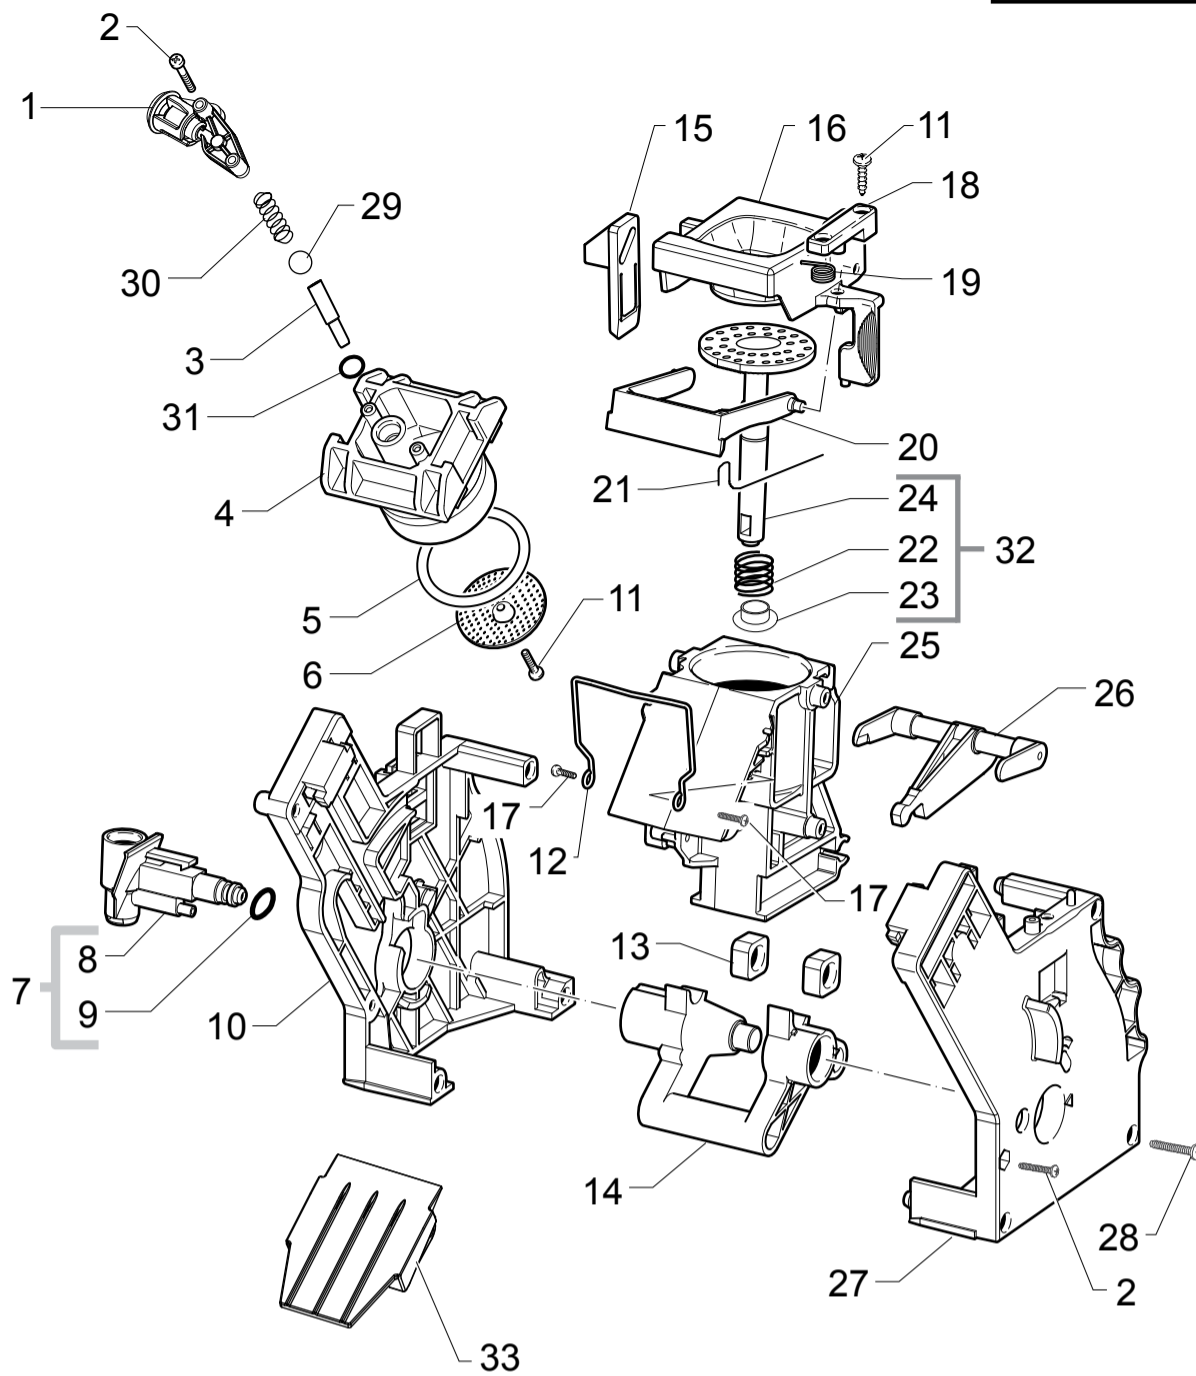

PHILIPS

Saeco

HD8753/04-06-11-12-15-19-23-25
HD8753/81-82-83-84-87-88-89

Cod.10004081-84-3884-4079-82-85-80-4233
Cod.10003987-4109-06-4228-4107-4100-08

POS	CODE	12NC	DESCRIPTION	NOTE	POS	CODE	12NC	DESCRIPTION	NOTE
01	17000366	996530066736	BLK RATIOMOTOR MOUNTING PLATE XSMC ASSY.						
02	12001841	996530073474	MICROSWITCH XC/V4D						
03	20000900	996530009913	SPARES KIT GEARS FOR RATIOMOTOR V2						
04	9161.132	996530050569	MYLAR WASHER FOR RATIOMOTOR						
05	11005214	996530002796	MOTOR FOR RATIOMOTOR P124 ASSY.						
06	9121.046	996530049898	BRONZE SINTERED BUSH FOR MOTOR RATIOMOT.						
07	148380200	996530017424	BAKELIZZATE WASHER D=5,5						
08	9121.044	996530049896	ANTIVIBRATION FOR MOTOR						
09	11003754	996530001899	BLK RATIOMOT.MOUNTING PLATE COVER P0057						
10	12000450	996530007819	SCREW TCBR TORX 10 3,5X12 PLAST.ZN-N						
11	11013531	996530006805	PIN FOR FLOW SELECTOR FAUCET P0057 ASSY.						
12	11013530	996530006804	PIN FOR FLOW SELECTOR FAUCET V2 P0057						
13	NM01.035	996530059399	OR ORM 0090-20 SILICONE						
15	12001890	996530073209	MICROSWITCH XG/V3D						
16	11013205	996530006688	BLACK SEAL FOR RATIOMOTOR PLATE XSM						
17	17001336	996530068732	GREY BREW UNIT DRAWER COFFEE NPR						
18	11031554	996530073362	BLK BREW UNIT 8GR.5BAR HGO						
19	12001728	996530070321	SCREW TCBR TORX 10 3,5X12 PLAST.SS						