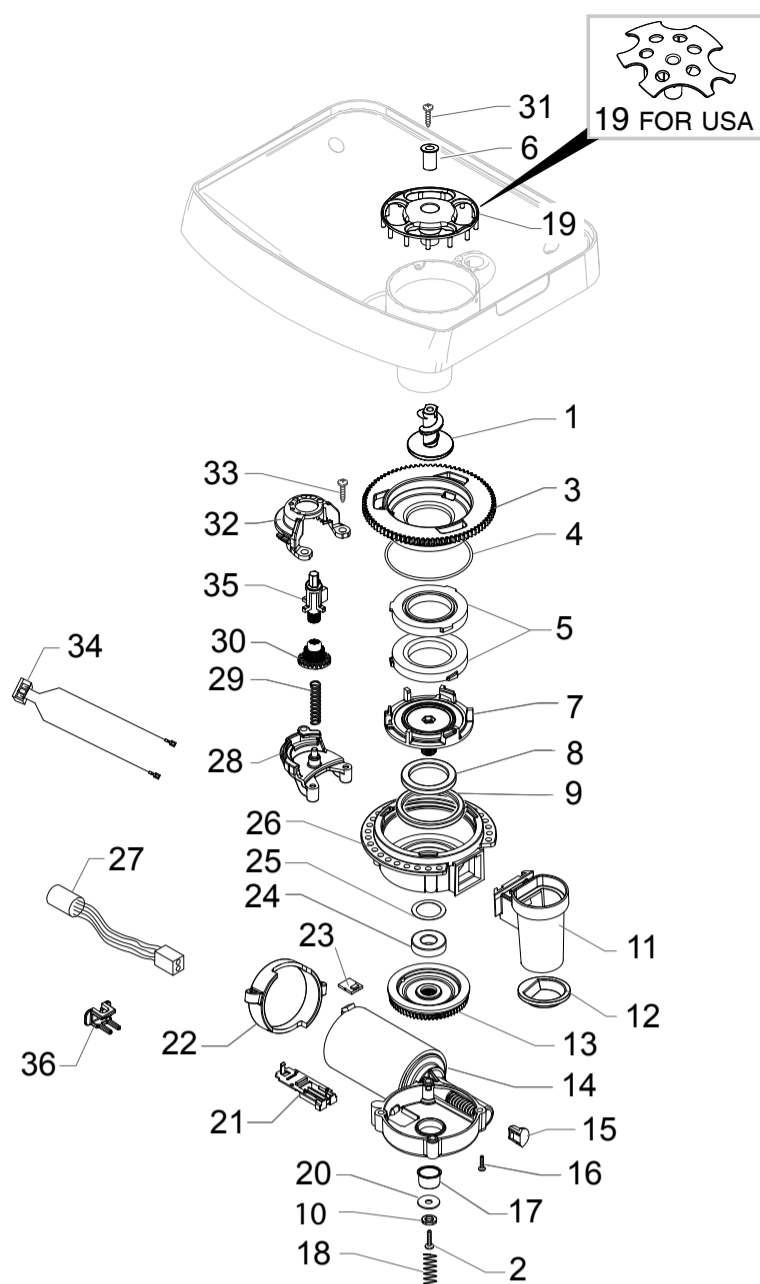

PHILIPS

Saeco

HD8753/04-06-11-12-15-19-23-25
HD8753/81-82-83-84-87-88-89

Cod.10004081-84-3884-4079-82-85-80-4233
Cod.10003987-4109-06-4228-4107-4100-08

POS	CODE	12NC	DESCRIPTION	NOTE	POS	CODE	12NC	DESCRIPTION	NOTE
01	1027572	996530072695	L-F/BRASS CONNECTOR 1/8" FOR TUBE D=4		26	12000140	996530007753	ULKA PUMP EP5/S GW 230V-50HZ	230V-50HZ
02	9011.144	996530048885	SS FORK FOR TUBE D=4		12000142	996530007754	ULKA PUMP EAP5/S 120V-60HZ	120V-60HZ	
03	17001269	996530070397	L-F/BRASS 90°CONNECT.FOR FAUCET EV.NPR/T	KEEP FOR 120v	12000182	996530007782	ULKA PUMP EP5/S GW 220V-60HZ	220V-60HZ	
			FOR 230v - UP TO S/N TU901335143351		27	17800230	996530068726	2POLES CONNECTOR PUMP CLP UL	
			L-F/BRASS CONNECTOR FOR BOILER AURA		28	17800229	996530068671	3POLES CONNECTOR FLOWMETER CLP UL	
			FOR 230v - FROM S/N TU901335143352		29	NV99.099	996530059843	TURBINE D=1,2 932-8521/00 ASSY.	
04	11024038	996530067667	2WAY EV OT57 (21JN1RRV20-XT+LBV05024CU)	KEEP FOR 120v	30	12000892	996530007947	OETIKER CLAMP D=9,5 16700004	
			FOR 230v - UP TO S/N TU901335143351		31	190800100	996530026997	TEMPERATURE SENSOR NTC UL L=280MM	
			LFBRASS 2W.EV 21JN1RRV20-X005+LBV05024CU		32	17001440	996530068747	BLK BOILER INSULATING COVER NPR	
			FOR 230v - FROM S/N TU901335143352		33	JS01.022	996530057357	SILICONE TUBE 5X10 60SH IN ROLL	IN ROLL
05	11031400	996530073514	L-F/BRASS 90 CONNECTOR V2 FOR FAUCET EV.	KEEP FOR 120v	34	16000380	996530009505	5X8,9 SILICONE TUBE IN ROLL	IN ROLL
			FOR 230v - UP TO S/N TU901335143351		35	11030763	996530072648	MATT/BLK UPPER BODY HOT WATER DISP.NPR/T	
06	17000980	996530067657	BLACK WATER DRAINAGE CONNECTOR XSMC	KEEP FOR 120v	36	12000450	996530007819	SCREW TCBR TORX 10 3,5X12 PLAST.ZN-N	
			FOR 230v - UP TO S/N TU901335143351		37	17000006	996530009559	TWO WAY TEFLON TUBES SUPPORT SPRING MYB9	
07	17000595	996530069786	BLK CARAFE INSERT BODY FRONT COVER NPR/T		38	11027553	996530069819	CARAFE PRESENCE BOARD NPR/T	
			UP TO S/N TU901230124979		39	17001331	996530069841	TRANSP.CARAFFE BOARD COVER NPR/T	
			MATTBLK CARAFE INS.BODY FRON.COVER NPR/T					UP TO S/N TU901228113257	
			FROM S/N TU901230124980		40	17000019	996530009566	SS CARAFE MICRO INSERT SPRING MYB9	
			SPECCH.CARAFE INS.BODY FRONT COVER NPR/T					UP TO S/N TU901228113257	
			UP TO S/N TU901230124979		41	17001329	996530069817	BLACK CARAFE MICRO INSERT NPR/T	
			SPECCH.CARAFE INS.BODY FRONT COVER NPR/T					UP TO S/N TU901228113257	
			FROM S/N TU901230124980		42	17000601	996530069855	BLACK CARAFE GRAFT BODY INSERT NPR/T	
			SS CARAFE INS.BODY FRONT COVER NPR/TM AS	CAPP.METAL	43	11027510	996530069851	WHT PREFORM.TEFLON TUBE SUPP.NPR ASSY.	KEEP FOR 120v
08	17000600	996530069804	BLACK CARAFE INSERT BODY NPR/T					FOR 230v - UP TO S/N TU901335143351	
09	11030842	996530072651	MATT/BLK HOT WATER DISPENSER NPR/T ASSY.					FOR 230v - FROM S/N TU901335143352	
10	11024039	996530067613	3WAY EV OT57 (31JN1XRV20-SXT+LBV05024CU)	KEEP FOR 120v				421944009021	WHT PREFORM.TEFLON TUBE SUPP.V2 NPR ASSY
			FOR 230v - UP TO S/N TU901335143351		44	17001142	996530069799	BLK CARAFE INSERT BODY REAR COVER NPR/T	
11	140328059	996530013564	OR 2015 SILICONE PTFE/FDA		45	11005395	996530002873	STEEL MILK CONTAINER SUPPORT SPRING P124	
12	17000114	996530068077	FLOW SELECTOR FAUCET NPR		46	17001205	996530069867	BLK LOWER BODY HOT WATER DISPENS.NPR/T	
13	12000893	996530007948	OR ORM 0120-20 BLACK EPDM		47	17001215	996530069842	BLACK HOT WATER DISPENSER TUBE NPR/T	
14	11008104	996530004722	MUSHROOM VALVE FOR FLOW SELECTOR P0057		48	129913902	996530013164	SCREW TCB TORX 10 3X12 PLAST.ZN-B	
15	11008105	996530004723	FLOW SELECTOR VALVE SUPPORT P0057		49	12001728	996530070321	SCREW TCB TORX 10 3,5X12 PLAST.SS	
16	11008077	996530004709	STEEL FLOW SELECTOR VALVE SPRING P0057					11026286	HP/SLIM TUB.BOILER STD 1900W 230V ASSY.
17	11008106	996530004724	FLOW SELECTOR VALVE CAP P0057						WITH PART.N°19 - 20 - 21 - 23 - 31
18	11022791	996530007442	BLACK SLIM/EXSL TUB.BOILER SUPPORT					11026684	SLIM TUB.BOIL.C1 T190°-190°1300W 120V AS
19	129823802	996530013077	TCB SCREW M4X8 UNI 7687 ZNP						WITH PART.N°19 - 20 - 21 - 23 - 31
20	12001033	996530007973	THERMOSTAT ONE SHOT 190°						COMPLETE
21	11001751	996530000997	TUB.BOILER V3 UPPER THERM.FIXING SPRING						COMPLETE
22	12001280	996530008024	SCREW TSP TORX 10 5X20 PLAST.ZN-B						
23	17000346	996530068751	HP/SLIM TUB.BOILER 1900W 230V ASSY.	230V-1900W					
			SLIM TUB.BOILER 1300W 120V ASSY.	120V 1300W					
24	11004689	996530002484	TEA/BRASS SAFETY VALVE 16-18 BAR ASSY.						
25	149205850	996530018056	BLACK TYPE ULKA PUMP W/BEVEL SUPPORT						