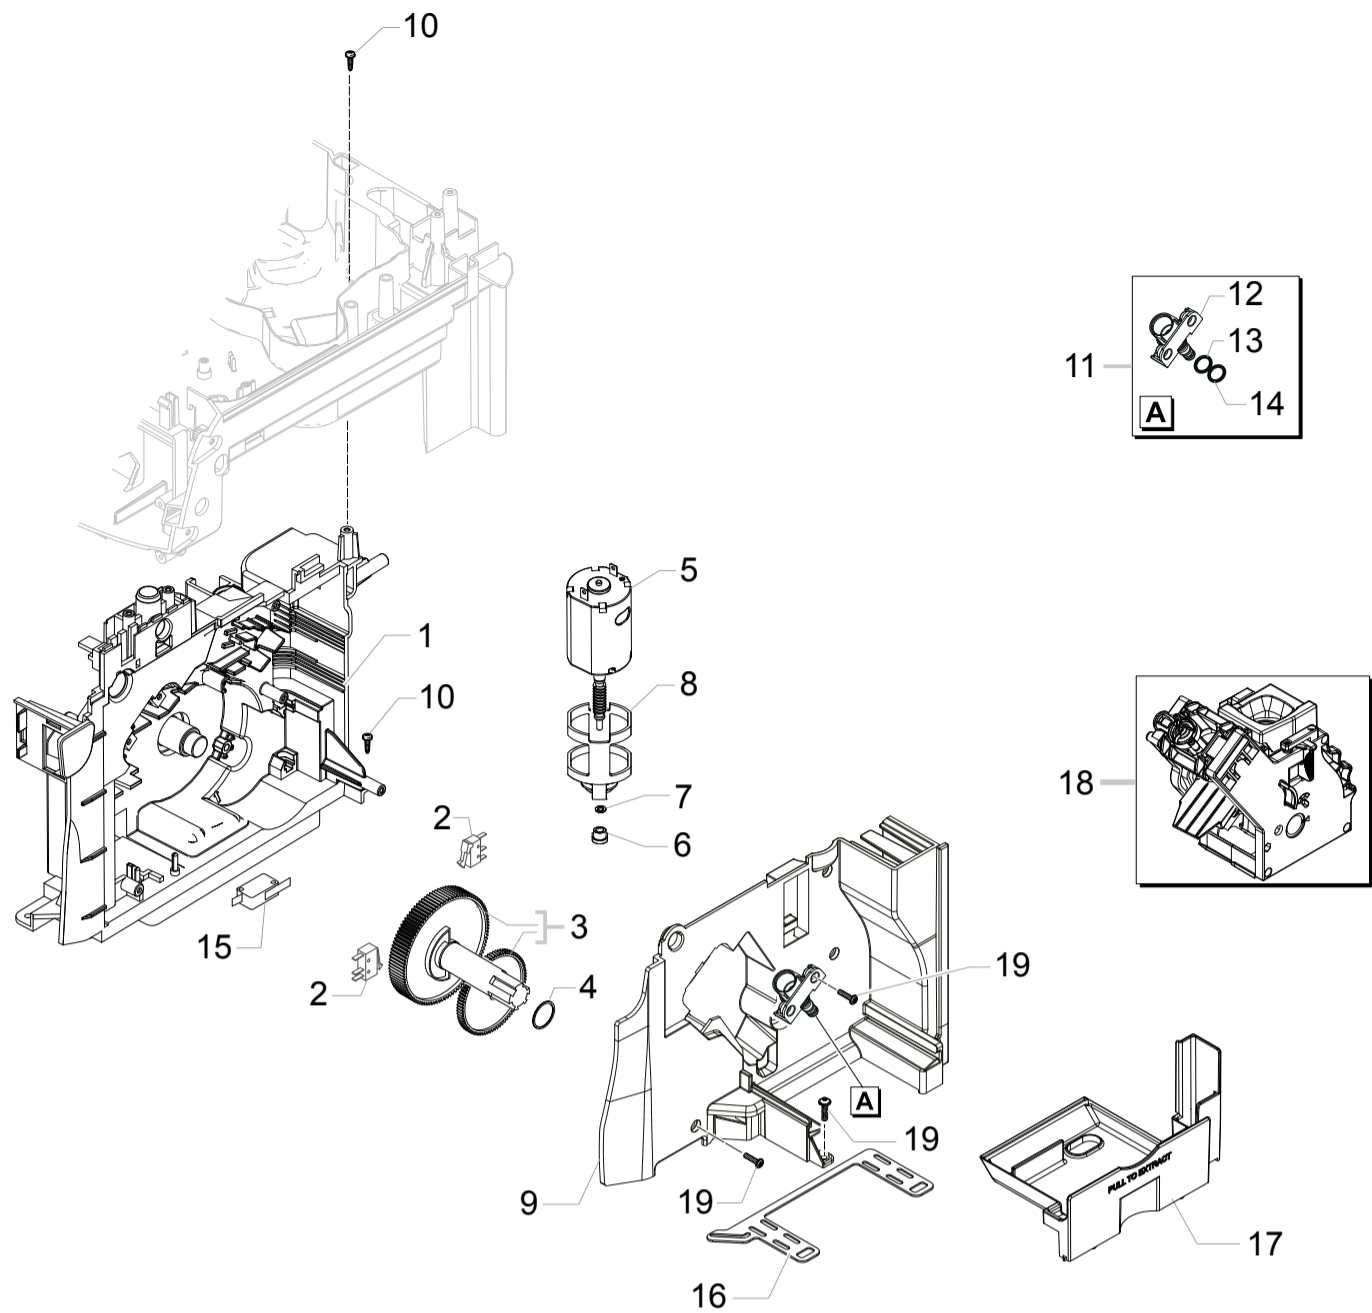

PHILIPS

Saeco

HD8753/04-06-11-12-15-19-23-25
HD8753/81-82-83-84-87-88-89

Cod.10004081-84-3884-4079-82-85-80-4233
Cod.10003987-4109-06-4228-4107-4100-08

POS	CODE	12NC	DESCRIPTION	NOTE	POS	CODE	12NC	DESCRIPTION	NOTE
01	17000366	996530066736	BLK RATIOMOTOR MOUNTING PLATE XSMC ASSY.						
02	12001841	996530073474	MICROSWITCH XC/V4D						
03	20000900	996530009913	SPARES KIT GEARS FOR RATIOMOTOR V2						
04	9161.132	996530050569	MYLAR WASHER FOR RATIOMOTOR						
05	11005214	996530002796	MOTOR FOR RATIOMOTOR P124 ASSY.						
06	9121.046	996530049898	BRONZE SINTERED BUSH FOR MOTOR RATIOMOT.						
07	148380200	996530017424	BAKELIZZATE WASHER D=5,5						
08	9121.044	996530049896	ANTIVIBRATION FOR MOTOR						
09	11003754	996530001899	BLK RATIOMOT.MOUNTING PLATE COVER P0057						
10	12000450	996530007819	SCREW TCBR TORX 10 3,5X12 PLAST.ZN-N						
11	11013531	996530006805	PIN FOR FLOW SELECTOR FAUCET P0057 ASSY.						
12	11013530	996530006804	PIN FOR FLOW SELECTOR FAUCET V2 P0057						
13	NM01.035	996530059399	OR ORM 0090-20 SILICONE						
15	12001890	996530073209	MICROSWITCH XG/V3D						
16	11013205	996530006688	BLACK SEAL FOR RATIOMOTOR PLATE XSM						
17	17001336	996530068732	GREY BREW UNIT DRAWER COFFEE NPR						
18	11031554	996530073362	BLK BREW UNIT 8GR.5BAR HGO						
19	12001728	996530070321	SCREW TCBR TORX 10 3,5X12 PLAST.SS						