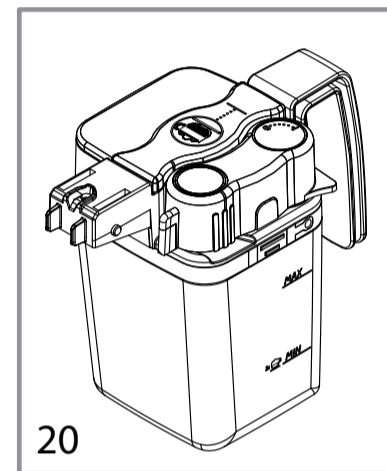

PHILIPS

Saeco

HD8753/04-06-11-12-15-19-23-25
HD8753/81-82-83-84-87-88-89

Cod.10004081-84-3884-4079-82-85-80-4233
Cod.10003987-4109-06-4228-4107-4100-08

POS	CODE	12NC	DESCRIPTION	NOTE	POS	CODE	12NC	DESCRIPTION	NOTE
01	17001031	996530069805	BLK COFFEE DISPENSER FRONT PLATE NPR/T UP TO S/N TU901230124979		19	11025830	996530068721	KYB - INTERFACE NPR/H-T	
	11030537	996530072797	MATT/BLK COF.DISPENSER FRONT PLATE NPR/T FROM S/N TU901230124980		20	11030078	996530071879	BLACK DISPLAY KEYBOARD SUPPORT V2 NPR	
	11027520	996530069792	SPECCH.COF.DISPENSER FRONT PLATE NPR/T UP TO S/N TU901230124979		21	12000450	996530007819	SCREW TCBR TORX 10 3,5X12 PLAST.ZN-N	
	11030715	996530072796	SPECCH.COF.DISPENSER FRONT PLATE NPR/T FROM S/N TU901230124980		22	17001379	996530069814	BLACK ADHESIVE AERSTOP NPR	
	11028589	996530070369	SS COF.DISPENS.FRONT PLATE NPR/HT-TM ASS	CAPP.METAL	23	17000266	996530071774	SS.L=22,6MM INT.BUSH FOR TEFLON TUBE D4	
02	17001239	996530068699	BLACK COFFEE DISPENSER LID NPR UP TO S/N TU901230124979		24	11031203	996530073357	TEFL.TUBE 2X4 L=235+PLATE+2BUSH NPR ASSY FROM S/N. TU901323094450	
	11030531	996530072512	MATT/BLACK COFFEE DISPENSER LID NPR FROM S/N TU901230124980						
03	17001242	996530068698	MATT/BLK COFFEE DISPENS.MOBILE PART NPR						
04	17001246	996530068742	BLACK COFFEE DISPENSER BODY LID NPR						
05	17001894	996530071881	BLACK COFFEE DISPENSER BODY V2 NPR						
06	17000772	996530069789	BLACK FRONT CASING COVER V2 NPR UP TO S/N TU901230124979						
	11030536	996530072527	MATT/BLACK FRONT CASING COVER V2 NPR FROM S/N TU901230124980						
	11028542	996530069808	SPECCHIATO FRONT CASING COVER V2 NPR UP TO S/N TU901230124979						
	11030563	996530072798	SPECCHIATO FRONT CASING COVER V2 NPR FROM S/N TU901230124980						
	11028558	996530070368	SS FRONT CASING COVER NPR/HM ASSY.	CAPP.METAL					
07	140328059	996530013564	OR 2015 SILICONE PTFE/FDA						
08	9011.144	996530048885	SS FORK FOR TUBE D=4						
09	11004132	996530002073	TEFLON TUBE 2X4 L=250 MM ASSY.						
10	149361200	996530018278	BLACK SILICONE TUBE 7,5X9,3 IN ROLL	IN ROLL					
11	11005100	996530002748	PLATE FOR BUSH TEFLON TUBE 2X4 P124						
12	11005101	996530002749	BLACK BUSH FOR TEFLON TUBE 2X4 P124						
13	11030922	996530072686	CRC TOUCH PANEL FRAME NPR/T						
14	17001112	996530068675	TRANSP.GLASS FOR DISPLAY NPR						
15	17001111	996530068673	MATT/BLACK DISPLAY FRAME NPR						
16		421941300941	DISPLAY LCD 128X64 SMR						
17	17001100	996530068682	BLACK DISPLAY SUPPORT NPR						
18	11027330	996530069871	SILVER 7BUTTONS TOUCH PANEL S/SCR.NPR/T						