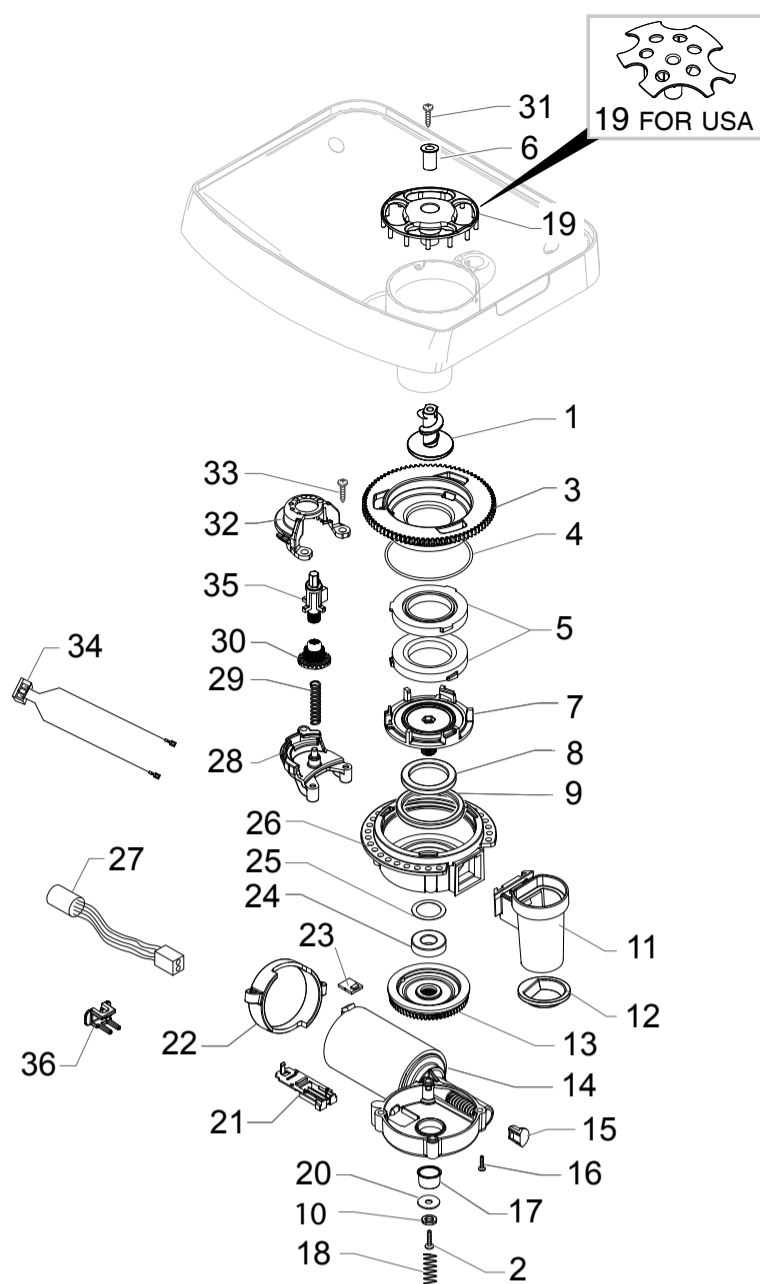

PHILIPS

Saeco

HD8753/04-06-11-12-15-19-23
 HD8753/25-71-79
 HD8753/81-82-83-84-87-88-89

Cod.10004081-84-3884-4079-82-85-80
 Cod.10004233-882875371010-5379300
 Cod.10003987-4106-07-09-4228-4100-08

POS	CODE	12NC	DESCRIPTION	NOTE	POS	CODE	12NC	DESCRIPTION	NOTE		
01	1027572	996530072695	L-F/BRASS CONNECTOR 1/8" FOR TUBE D=4		25	149205850	996530018056	BLACK TYPE ULKA PUMP W/BEVEL SUPPORT			
02	9011.144	996530048885	SS FORK FOR TUBE D=4		26	12000140	996530007753	ULKA PUMP EP5/S GW 230V-50HZ	HD8753/15		
03	17001269	996530070397	L-F/BRASS 90°CONNECT.FOR FAUCET EV.NPR/T	KEEP FOR 120v			421941305991	ULKA PUMP EP5FMGW 230V-50HZ			
			FOR 230v - UP TO S/N TU901335143351					HD8753/11-12-19-23-25-71-81-82-83-84-88-89			
	11024469	996530067632	L-F/BRASS CONNECTOR FOR BOILER AURA			12000142	996530007754	ULKA PUMP EAP5/S 120V-60HZ	HD8753/06-87		
			FOR 230v - FROM S/N TU901335143352			12000182	996530007782	ULKA PUMP EP5/S GW 220V-60HZ	HD8753/04		
04	11024038	996530067667	2WAY EV OT57 (21JN1RRV20-XT+LBV05024CU)	KEEP FOR 120v			421946000131	2P.CONN.PUMP V2 CLP UL ASSY.			
			FOR 230v - UP TO S/N TU901335143351				421946000141	3P.CONN.FLOWMETER V2 CLP UL ASSY.			
	17001262	996530073681	LFBRASS 2W.EV 21JN1RRV20-X005+LBV05024CU		27		996530059843	TURBINE D=1,2 932-8521/00 ASSY.			
			FOR 230v - FROM S/N TU901335143352		28	NV99.099	996530059843	TURBINE D=1,2 932-8521/00 ASSY.			
05	11031400	996530073514	L-F/BRASS 90 CONNECTOR V2 FOR FAUCET EV.	KEEP FOR 120v	30	12000892	996530007947	OETIKER CLAMP D=9,5 16700004			
			FOR 230v - UP TO S/N TU901335143351		31	190800100	996530026997	TEMPERATURE SENSOR NTC UL L=280MM			
06	17000980	996530067657	BLACK WATER DRAINAGE CONNECTOR XSMC	KEEP FOR 120v	32		421941284802	GRY BOILER INSULATING COVER NPR			
			FOR 230v - UP TO S/N TU901335143351		33	JS01.022	996530057357	SILICONE TUBE 5X10 60SH IN ROLL	IN ROLL		
07	17000595	996530069786	BLK CARAFE INSERT BODY FRONT COVER NPR/T		34	16000380	996530009505	5X8,9 SILICONE TUBE IN ROLL	IN ROLL		
			UP TO S/N TU901230124979		35	11030763	996530072648	MATT/BLK UPPER BODY HOT WATER DISP.NPR/T			
	11030540	996530072801	MATTBLK CARAFE INS.BODY FRON.COVER NPR/T		36	12000450	996530007819	SCREW TCBR TORX 10 3,5X12 PLAST.ZN-N			
			FROM S/N TU901230124980		37	17000006	996530009559	TWO WAY TEFLON TUBES SUPPORT SPRING MYB9			
	11027527	996530069796	SPECCH.CARAFE INS.BODY FRONT COVER NPR/T		38	11027553	996530069819	CARAFE PRESENCE BOARD NPR/T			
			UP TO S/N TU901230124979		39	17001331	996530069841	TRANSP.CARAFE BOARD COVER NPR/T			
	11030568	996530072799	SPECCH.CARAFE INS.BODY FRONT COVER NPR/T					UP TO S/N TU901228113257			
			FROM S/N TU901230124980		40	17000019	996530009566	SS CARAFE MICRO INSERT SPRING MYB9			
	11028591	996530070396	SS CARAFE INS.BODY FRONT COVER NPR/TM AS	CAPP.METAL				UP TO S/N TU901228113257			
	11029872	996530072689	G/ANT.CARAFE INS.BODY FRONT COVER NPR/T	CAPP.ANTH	41	17001329	996530069817	BLACK CARAFE MICRO INSERT NPR/T			
08	17000600	996530069804	BLACK CARAFE INSERT BODY NPR/T					UP TO S/N TU901228113257			
09	11030842	996530072651	MATT/BLK HOT WATER DISPENSER NPR/T ASSY.		42	17000601	996530069855	BLACK CARAFE GRAFT BODY INSERT NPR/T			
10	11024039	996530067613	3WAY EV OT57 (31JN1XRV20-SXT+LBV05024CU)	KEEP FOR 120v	43	11027510	996530069851	WHT PREFORM.TEFLON TUBE SUPP.NPR ASSY.	KEEP FOR 120v		
			FOR 230v - UP TO S/N TU901335143351					FOR 230v - UP TO S/N TU901335143351			
11	140328059	996530013564	OR 2015 SILICONE PTFE/FDA				421944009021	WHT PREFORM.TEFLON TUBE SUPP.V2 NPRASSY			
12	17000114	996530068077	FLOW SELECTOR FAUCET NPR					FOR 230v - FROM S/N TU901335143352			
13	12000893	996530007948	OR ORM 0120-20 BLACK EPDM		44	17001142	996530069799	BLK CARAFE INSERT BODY REAR COVER NPR/T			
14	11008104	996530004722	MUSHROOM VALVE FOR FLOW SELECTOR P0057		45	11005395	996530002873	STEEL MILK CONTAINER SUPPORT SPRING P124			
15	11008105	996530004723	FLOW SELECTOR VALVE SUPPORT P0057		46	17001205	996530069867	BLK LOWER BODY HOT WATER DISPENS.NPR/T			
16	11008077	996530004709	STEEL FLOW SELECTOR VALVE SPRING P0057		47	17001215	996530069842	BLACK HOT WATER DISPENSER TUBE NPR/T			
17	11008106	996530004724	FLOW SELECTOR VALVE CAP P0057		48	129913902	996530013164	SCREW TCB TORX 10 3X12 PLAST.ZN-B			
18	11022791	996530007442	BLACK SLIM/EXSL TUB.BOILER SUPPORT		49	12001728	996530070321	SCREW TCBR TORX 10 3,5X12 PLAST.SS			
19	129823802	996530013077	TCB SCREW M4X8 UNI 7687 ZNP					11026286	996530068717	HP/SLIM TUB.BOILER STD 1900W 230V ASSY.	COMPLETE
20	12001033	996530007973	THERMOSTAT ONE SHOT 190°							WITH PART.N°19 - 20 - 21 - 23 - 31	
21	11001751	996530000997	TUB.BOILER V3 UPPER THERM.FIXING SPRING					11026684	996530069761	SLIM TUB.BOIL.C1 T190°-190°1300W 120V AS	COMPLETE
22	12001280	996530008024	SCREW TSP TORX 10 5X20 PLAST.ZN-B							WITH PART.N°19 - 20 - 21 - 23 - 31	
23	17000346	996530068751	HP/SLIM TUB.BOILER 1900W 230V ASSY.	230V-1900W							
	11023153	996530007586	SLIM TUB.BOILER 1300W 120V ASSY.	120V 1300W							
24	11004689	996530002484	TEA/BRASS SAFETY VALVE 16-18 BAR ASSY.								