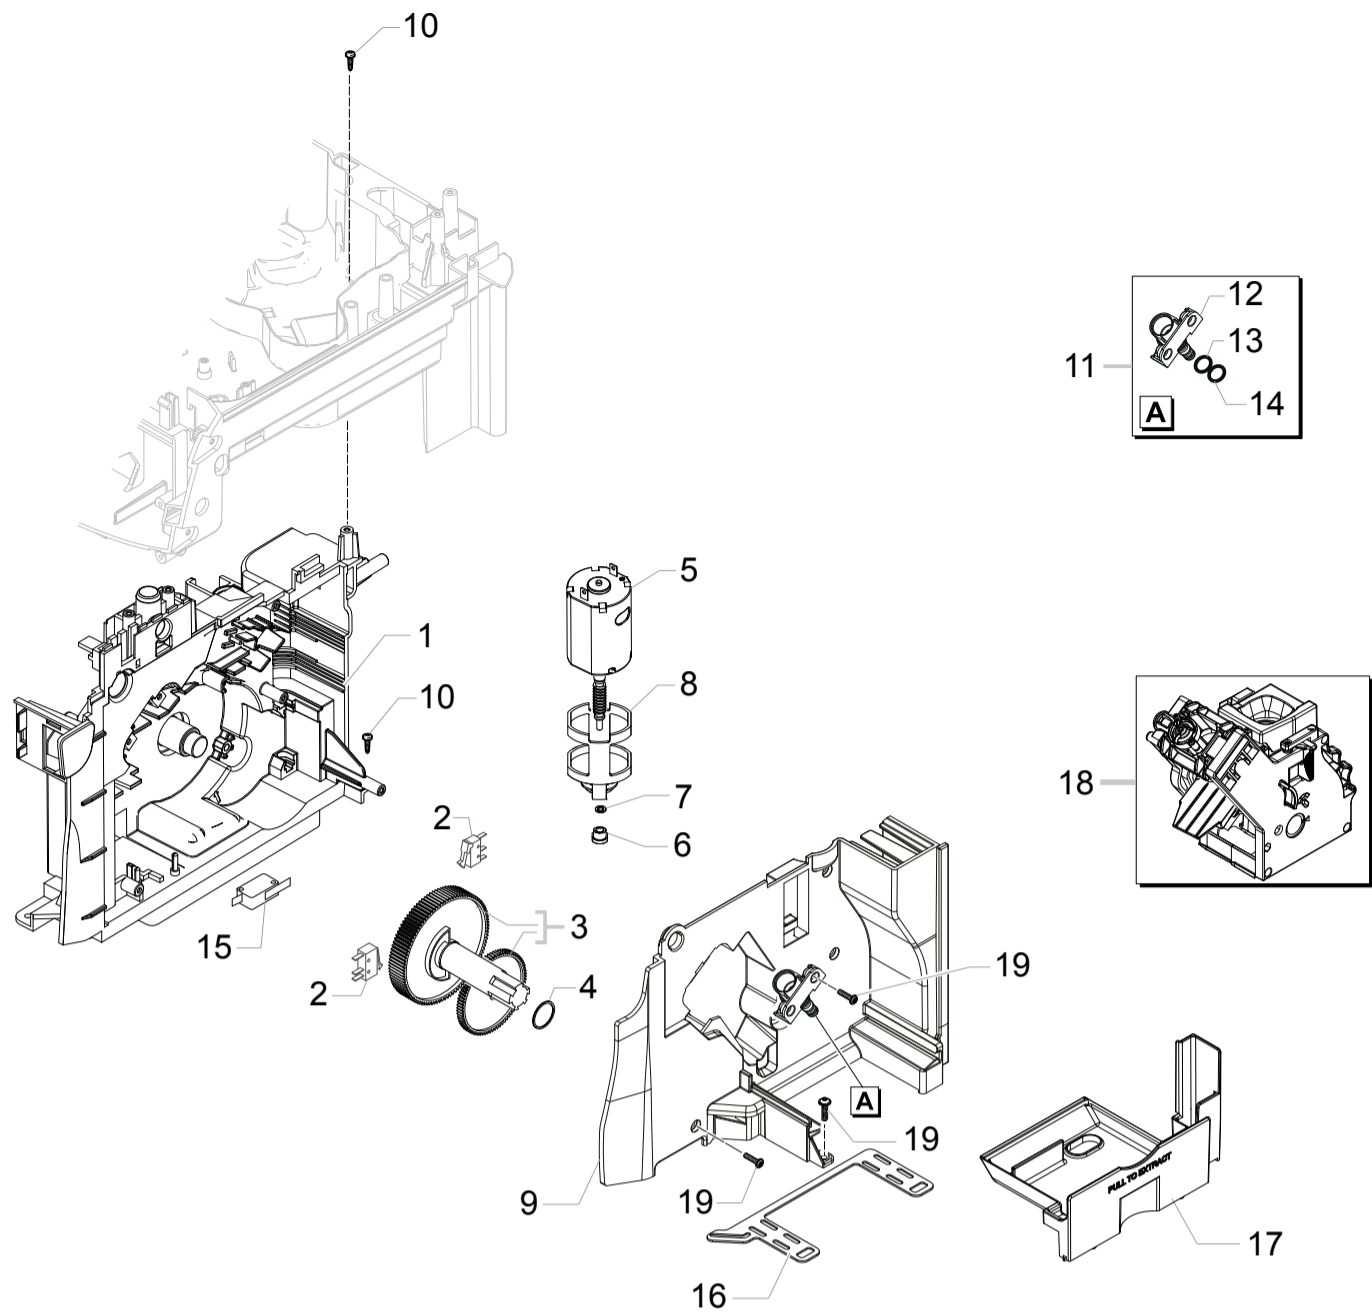

PHILIPS

Saeco

HD8753/04-06-11-12-15-19-23
 HD8753/25-71-79
 HD8753/81-82-83-84-87-88-89

Cod.10004081-84-3884-4079-82-85-80
 Cod.10004233-882875371010-5379300
 Cod.10003987-4106-07-09-4228-4100-08

POS	CODE	12NC	DESCRIPTION	NOTE	POS	CODE	12NC	DESCRIPTION	NOTE
01	17000366	996530066736	BLK RATIOMOTOR MOUNTING PLATE XSMC ASSY.						
02	NE05.038	996530058869	MICROSWITCH SAIA XCG5-81-P5						
03	20000900	996530009913	SPARES KIT GEARS FOR RATIOMOTOR V2						
04	9161.132	996530050569	MYLAR WASHER FOR RATIOMOTOR						
05	11005214	996530002796	MOTOR FOR RATIOMOTOR P124 ASSY.						
06	9121.046	996530049898	BRONZE SINTERED BUSH FOR MOTOR RATIOMOT.						
07	148380200	996530017424	BAKELIZZATE WASHER D=5,5						
08	9121.044	996530049896	ANTIVIBRATION FOR MOTOR						
09	11003754	996530001899	BLK RATIOMOT.MOUNTING PLATE COVER P0057						
10	12000450	996530007819	SCREW TCBR TORX 10 3,5X12 PLAST.ZN-N						
11	11013531	996530006805	PIN FOR FLOW SELECTOR FAUCET P0057 ASSY.						
12	11013530	996530006804	PIN FOR FLOW SELECTOR FAUCET V2 P0057						
13	NM01.035	996530059399	OR ORM 0090-20 SILICONE						
15	NE05.013	996530058847	MICROSWITCH SAIA XGK52-81-J23						
16	11013205	996530006688	BLACK SEAL FOR RATIOMOTOR PLATE XSM						
17	17001336	996530068732	GREY BREW UNIT DRAWER COFFEE NPR						
18		421944036871	BLK BREW UNIT 8GR.5BAR V3 HGO						
19		421944016761	SCREW TCBR TORX 10 3,5X12 PLAST.ZN-NI						