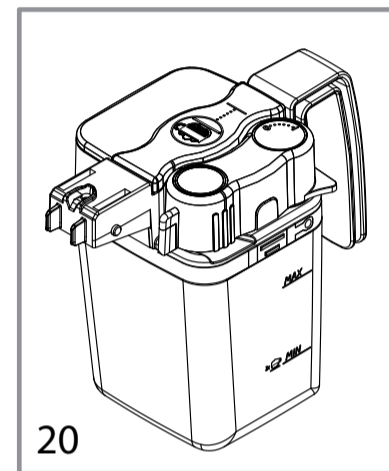

PHILIPS

Saeco

HD8753/04-06-11-12-15-19-23
HD8753/25-71-79
HD8753/81-82-83-84-87-88-89

Cod.10004081-84-3884-4079-82-85-80
Cod.10004233-882875371010-5379300
Cod.10003987-4106-07-09-4228-4100-08

POS	CODE	12NC	DESCRIPTION	NOTE	POS	CODE	12NC	DESCRIPTION	NOTE
01	17001031	996530069805	BLK COFFEE DISPENSER FRONT PLATE NPR/T UP TO S/N TU901230124979		16		421941300941	DISPLAY LCD 128X64 SMR	
	11030537	996530072797	MATT/BLK COF.DISPENSER FRONT PLATE NPR/T FROM S/N TU901230124980		17	17001100	996530068682	BLACK DISPLAY SUPPORT NPR	
	11027520	996530069792	SPECCH.COF.DISPENSER FRONT PLATE NPR/T UP TO S/N TU901230124979		18	11027330	996530069871	SILVER 7BUTTONS TOUCH PANEL S/SCR.NPR/T	
	11030715	996530072796	SPECCH.COF.DISPENSER FRONT PLATE NPR/T FROM S/N TU901230124980		19	11025830	996530068721	KYB - INTERFACE NPR/H-T	
	11028589	996530070369	SS COF.DISPENS.FRONT PLATE NPR/HT-TM ASS	CAPP.METAL	20	11030078	996530071879	BLACK DISPLAY KEYBOARD SUPPORT V2 NPR	
	11029779	996530072482	CHROM.COFF.DISPEN.FRONT PLATE V2 NPR/H-T	CAPP. ANTH	21	12000450	996530007819	SCREW TCBR TORX 10 3,5X12 PLAST.ZN-N	
02	17001239	996530068699	BLACK COFFEE DISPENSER LID NPR UP TO S/N TU901230124979		22	17001379	996530069814	BLACK ADHESIVE AERSTOP NPR	
	11030531	996530072512	MATT/BLACK COFFEE DISPENSER LID NPR FROM S/N TU901230124980		23	17000266	996530071774	SS.L=22,6MM INT.BUSH FOR TEFLON TUBE D4	
	11030529	996530072523	CRC COFFEE DISPENSER LID NPR	CAPP. ANTH	24	11031203	996530073357	TEFL.TUBE 2X4 L=235+PLATE+2BUSH NPR ASSY FROM S/N. TU901323094450	
03	17001242	996530068698	MATT/BLK COFFEE DISPENS.MOBILE PART NPR		25	11029841	996530072491	CRC COFF.DISPENSER FRONT INSERT NPR/H-T	CAPP. ANTH
04	17001246	996530068742	BLACK COFFEE DISPENSER BODY LID NPR						
05	17001894	996530071881	BLACK COFFEE DISPENSER BODY V2 NPR						
06	17000772	996530069789	BLACK FRONT CASING COVER V2 NPR UP TO S/N TU901230124979						
	11030536	996530072527	MATT/BLACK FRONT CASING COVER V2 NPR FROM S/N TU901230124980						
	11028542	996530069808	SPECCHIATO FRONT CASING COVER V2 NPR UP TO S/N TU901230124979						
	11030563	996530072798	SPECCHIATO FRONT CASING COVER V2 NPR FROM S/N TU901230124980						
	11028558	996530070368	SS FRONT CASING COVER NPR/HM ASSY.	CAPP.METAL					
	11030564	996530072463	CRC FRONT CASING COVER V2 NPR	CAPP. ANTH					
07	140328059	996530013564	OR 2015 SILICONE PTFE/FDA						
08	9011.144	996530048885	SS FORK FOR TUBE D=4						
09	11004132	996530002073	TEFLON TUBE 2X4 L=250 MM ASSY.						
10	149361200	996530018278	BLACK SILICONE TUBE 7,5X9,3 IN ROLL	IN ROLL					
11	11005100	996530002748	PLATE FOR BUSH TEFLON TUBE 2X4 P124						
12	11005101	996530002749	BLACK BUSH FOR TEFLON TUBE 2X4 P124						
13	11030922	996530072686	CRC TOUCH PANEL FRAME NPR/T						
14	17001112	996530068675	TRANSP.GLASS FOR DISPLAY NPR						
15	17001111	996530068673	MATT/BLACK DISPLAY FRAME NPR						