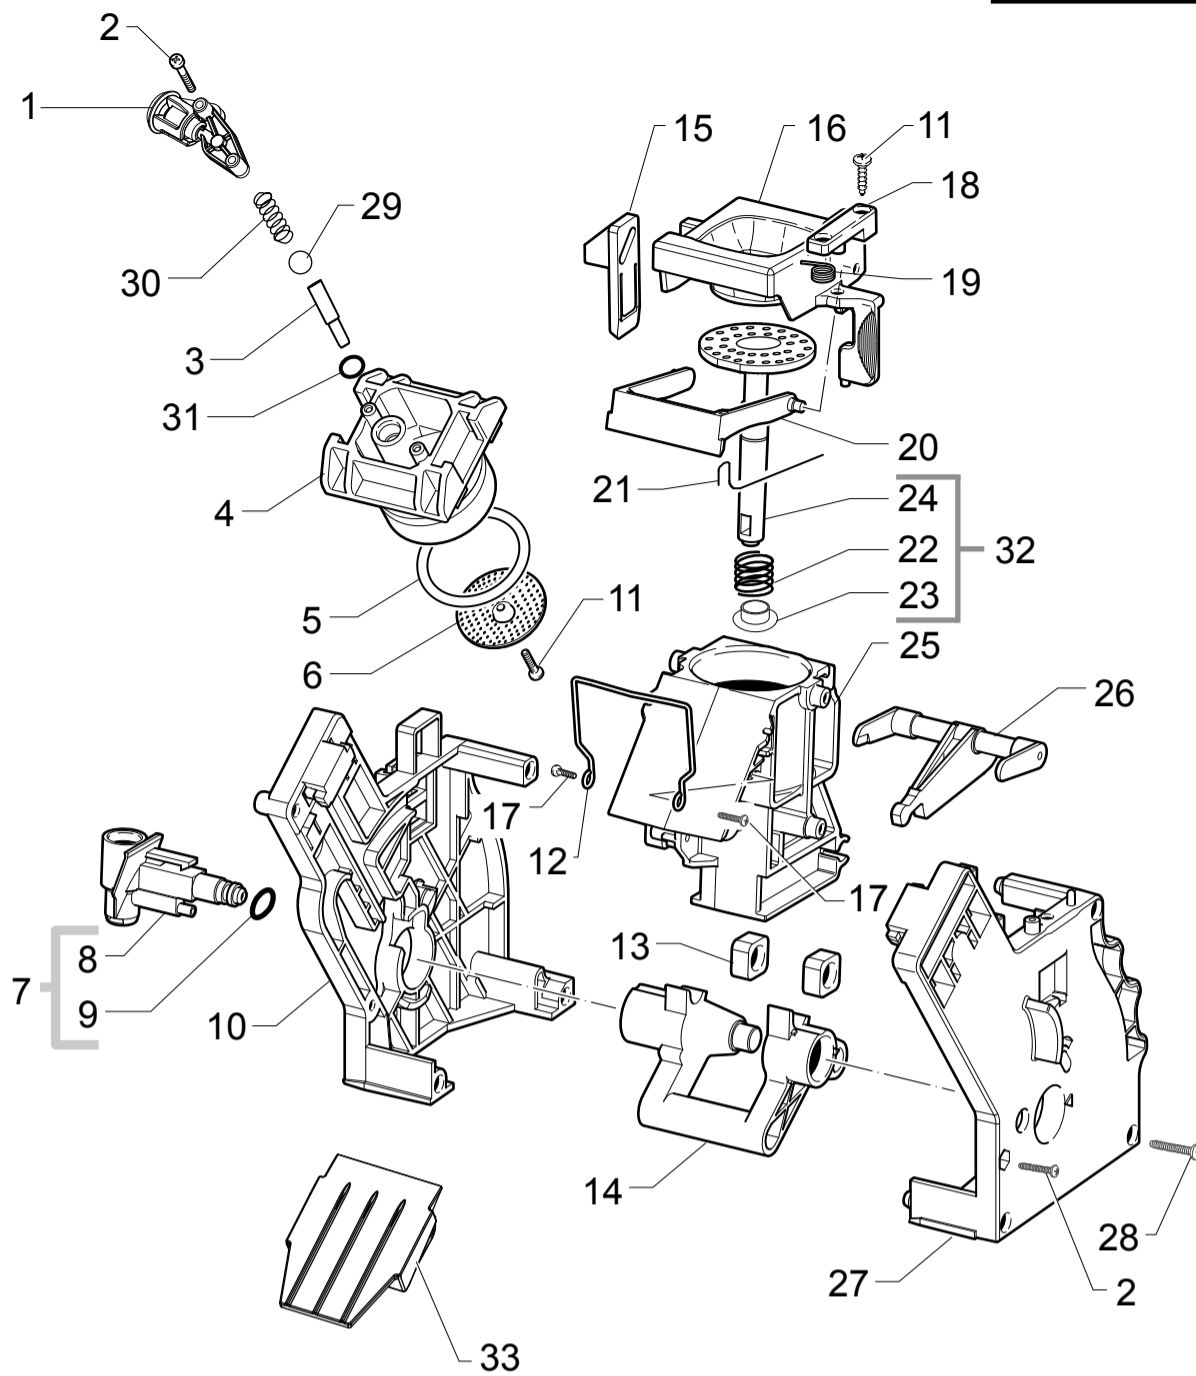

PHILIPS

Saeco

HD8753/04-06-11-12-15-19-23
 HD8753/25-71-79
 HD8753/81-82-83-84-87-88-89

Cod.10004081-84-3884-4079-82-85-80
 Cod.10004233-882875371010-5379300
 Cod.10003987-4106-07-09-4228-4100-08

POS	CODE	12NC	DESCRIPTION	NOTE	POS	CODE	12NC	DESCRIPTION	NOTE
01	17000366	996530066736	BLK RATIOMOTOR MOUNTING PLATE XSMC ASSY.						
02	NE05.038	996530058869	MICROSWITCH SAIA XCG5-81-P5						
03	20000900	996530009913	SPARES KIT GEARS FOR RATIOMOTOR V2						
04	9161.132	996530050569	MYLAR WASHER FOR RATIOMOTOR						
05	11005214	996530002796	MOTOR FOR RATIOMOTOR P124 ASSY.						
06	9121.046	996530049898	BRONZE SINTERED BUSH FOR MOTOR RATIOMOT.						
07	148380200	996530017424	BAKELIZZATE WASHER D=5,5						
08	9121.044	996530049896	ANTIVIBRATION FOR MOTOR						
09	11003754	996530001899	BLK RATIOMOT.MOUNTING PLATE COVER P0057						
10	12000450	996530007819	SCREW TCBR TORX 10 3,5X12 PLAST.ZN-N						
11	11013531	996530006805	PIN FOR FLOW SELECTOR FAUCET P0057 ASSY.						
12	11013530	996530006804	PIN FOR FLOW SELECTOR FAUCET V2 P0057						
13	NM01.035	996530059399	OR ORM 0090-20 SILICONE						
15	NE05.013	996530058847	MICROSWITCH SAIA XGK52-81-J23						
16	11013205	996530006688	BLACK SEAL FOR RATIOMOTOR PLATE XSM						
17	17001336	996530068732	GREY BREW UNIT DRAWER COFFEE NPR						
18		421944036871	BLK BREW UNIT 8GR.5BAR V3 HGO						
19		421944016761	SCREW TCBR TORX 10 3,5X12 PLAST.ZN-NI						