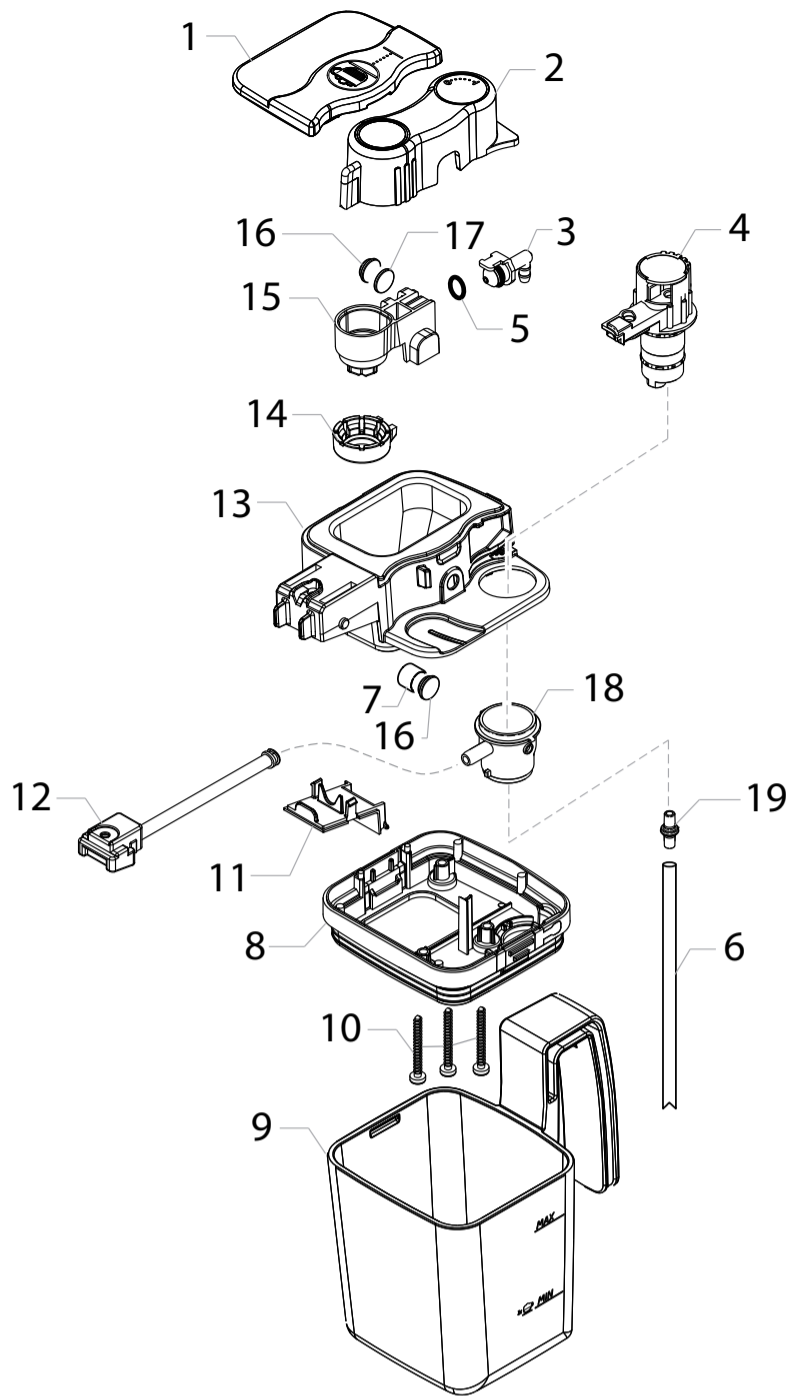

PHILIPS

Saeco

HD8753/04-06-11-12-15-19-23
HD8753/25-71-79
HD8753/81-82-83-84-87-88-89

Cod.10004081-84-3884-4079-82-85-80
Cod.10004233-882875371010-5379300
Cod.10003987-4106-07-09-4228-4100-08

POS	CODE	12NC	DESCRIPTION	NOTE	POS	CODE	12NC	DESCRIPTION	NOTE
01	17001031	996530069805	BLK COFFEE DISPENSER FRONT PLATE NPR/T UP TO S/N TU901230124979		16		421941300941	DISPLAY LCD 128X64 SMR	
	11030537	996530072797	MATT/BLK COF.DISPENSER FRONT PLATE NPR/T FROM S/N TU901230124980		17	17001100	996530068682	BLACK DISPLAY SUPPORT NPR	
	11027520	996530069792	SPECCH.COF.DISPENSER FRONT PLATE NPR/T UP TO S/N TU901230124979		18	11027330	996530069871	SILVER 7BUTTONS TOUCH PANEL S/SCR.NPR/T	
	11030715	996530072796	SPECCH.COF.DISPENSER FRONT PLATE NPR/T FROM S/N TU901230124980		19	11025830	996530068721	KYB - INTERFACE NPR/H-T	
	11028589	996530070369	SS COF.DISPENS.FRONT PLATE NPR/HT-TM ASS	CAPP.METAL	20	11030078	996530071879	BLACK DISPLAY KEYBOARD SUPPORT V2 NPR	
	11029779	996530072482	CHROM.COFF.DISPEN.FRONT PLATE V2 NPR/H-T	CAPP. ANTH	21	12000450	996530007819	SCREW TCBR TORX 10 3,5X12 PLAST.ZN-N	
02	17001239	996530068699	BLACK COFFEE DISPENSER LID NPR UP TO S/N TU901230124979		22	17001379	996530069814	BLACK ADHESIVE AERSTOP NPR	
	11030531	996530072512	MATT/BLACK COFFEE DISPENSER LID NPR FROM S/N TU901230124980		23	17000266	996530071774	SS.L=22,6MM INT.BUSH FOR TEFLON TUBE D4	
	11030529	996530072523	CRC COFFEE DISPENSER LID NPR	CAPP. ANTH	24	11031203	996530073357	TEFL.TUBE 2X4 L=235+PLATE+2BUSH NPR ASSY FROM S/N. TU901323094450	
03	17001242	996530068698	MATT/BLK COFFEE DISPENS.MOBILE PART NPR		25	11029841	996530072491	CRC COFF.DISPENSER FRONT INSERT NPR/H-T	CAPP. ANTH
04	17001246	996530068742	BLACK COFFEE DISPENSER BODY LID NPR						
05	17001894	996530071881	BLACK COFFEE DISPENSER BODY V2 NPR						
06	17000772	996530069789	BLACK FRONT CASING COVER V2 NPR UP TO S/N TU901230124979						
	11030536	996530072527	MATT/BLACK FRONT CASING COVER V2 NPR FROM S/N TU901230124980						
	11028542	996530069808	SPECCHIATO FRONT CASING COVER V2 NPR UP TO S/N TU901230124979						
	11030563	996530072798	SPECCHIATO FRONT CASING COVER V2 NPR FROM S/N TU901230124980						
	11028558	996530070368	SS FRONT CASING COVER NPR/HM ASSY.	CAPP.METAL					
	11030564	996530072463	CRC FRONT CASING COVER V2 NPR	CAPP. ANTH					
07	140328059	996530013564	OR 2015 SILICONE PTFE/FDA						
08	9011.144	996530048885	SS FORK FOR TUBE D=4						
09	11004132	996530002073	TEFLON TUBE 2X4 L=250 MM ASSY.						
10	149361200	996530018278	BLACK SILICONE TUBE 7,5X9,3 IN ROLL	IN ROLL					
11	11005100	996530002748	PLATE FOR BUSH TEFLON TUBE 2X4 P124						
12	11005101	996530002749	BLACK BUSH FOR TEFLON TUBE 2X4 P124						
13	11030922	996530072686	CRC TOUCH PANEL FRAME NPR/T						
14	17001112	996530068675	TRANSP.GLASS FOR DISPLAY NPR						
15	17001111	996530068673	MATT/BLACK DISPLAY FRAME NPR						