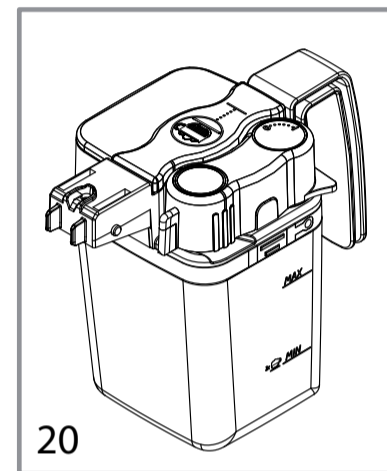

PHILIPS

Saeco

HD8753/04-06-11-12-15-19-23
HD8753/25-71-81
HD8753/82-83-84-87-88-89

CE

Cod.10004081-84-3884-4079-82-85-80
Cod.10004233-882875371010-10003987
Cod.10004106-07-09-4228-4100-08

POS	CODE	12NC	DESCRIPTION	NOTE	POS	CODE	12NC	DESCRIPTION	NOTE
01	17001031	996530069805	BLK COFFEE DISPENSER FRONT PLATE NPR/T UP TO S/N TU901230124979		16		421941300941	DISPLAY LCD 128X64 SMR	
	11030537	996530072797	MATT/BLK COF.DISPENSER FRONT PLATE NPR/T FROM S/N TU901230124980		17	17001100	996530068682	BLACK DISPLAY SUPPORT NPR	
	11027520	996530069792	SPECCH.COF.DISPENSER FRONT PLATE NPR/T UP TO S/N TU901230124979		18	11027330	996530069871	SILVER 7BUTTONS TOUCH PANEL S/SCR.NPR/T	
	11030715	996530072796	SPECCH.COF.DISPENSER FRONT PLATE NPR/T FROM S/N TU901230124980		19	11025830	996530068721	KYB - INTERFACE NPR/H-T	
	11028589	996530070369	SS COF.DISPENS.FRONT PLATE NPR/HT-TM ASS	CAPP.METAL	20	11030078	996530071879	BLACK DISPLAY KEYBOARD SUPPORT V2 NPR	
	11029779	996530072482	CHROM.COFF.DISPEN.FRONT PLATE V2 NPR/H-T	CAPP.ANTH	21	12000450	996530007819	SCREW TCBR TORX 10 3,5X12 PLAST.ZN-N	
02	17001239	996530068699	BLACK COFFEE DISPENSER LID NPR UP TO S/N TU901230124979		22	17001379	996530069814	BLACK ADHESIVE AERSTOP NPR	
	11030531	996530072512	MATT/BLACK COFFEE DISPENSER LID NPR FROM S/N TU901230124980		23	17000266	996530071774	SS.L=22,6MM INT.BUSH FOR TEFLON TUBE D4	
	11030529	996530072523	CRC COFFEE DISPENSER LID NPR	CAPP.ANTH	24	11031203	996530073357	TEFL.TUBE 2X4 L=235+PLATE+2BUSH NPR ASSY FROM S/N. TU901323094450	
03	17001242	996530068698	MATT/BLK COFFEE DISPENS.MOBILE PART NPR		25	11029841	996530072491	CRC COFF.DISPENSER FRONT INSERT NPR/H-T	CAPP.ANTH
04	17001246	996530068742	BLACK COFFEE DISPENSER BODY LID NPR						
05	17001894	996530071881	BLACK COFFEE DISPENSER BODY V2 NPR						
06	17000772	996530069789	BLACK FRONT CASING COVER V2 NPR UP TO S/N TU901230124979						
	11030536	996530072527	MATT/BLACK FRONT CASING COVER V2 NPR FROM S/N TU901230124980						
	11028542	996530069808	SPECCHIATO FRONT CASING COVER V2 NPR UP TO S/N TU901230124979						
	11030563	996530072798	SPECCHIATO FRONT CASING COVER V2 NPR FROM S/N TU901230124980						
	11028558	996530070368	SS FRONT CASING COVER NPR/HM ASSY.	CAPP.METAL					
	11030564	996530072463	CRC FRONT CASING COVER V2 NPR	CAPP.ANTH					
07	140328059	996530013564	OR 2015 SILICONE PTFE/FDA						
08	9011.144	996530048885	SS FORK FOR TUBE D=4						
09	11004132	996530002073	TEFLON TUBE 2X4 L=250 MM ASSY.						
10	149361200	996530018278	BLACK SILICONE TUBE 7,5X9,3 IN ROLL	IN ROLL					
11	11005100	996530002748	PLATE FOR BUSH TEFLON TUBE 2X4 P124						
12	11005101	996530002749	BLACK BUSH FOR TEFLON TUBE 2X4 P124						
13	11030922	996530072686	CRC TOUCH PANEL FRAME NPR/T						
14	17001112	996530068675	TRANSP.GLASS FOR DISPLAY NPR						
15	17001111	996530068673	MATT/BLACK DISPLAY FRAME NPR						