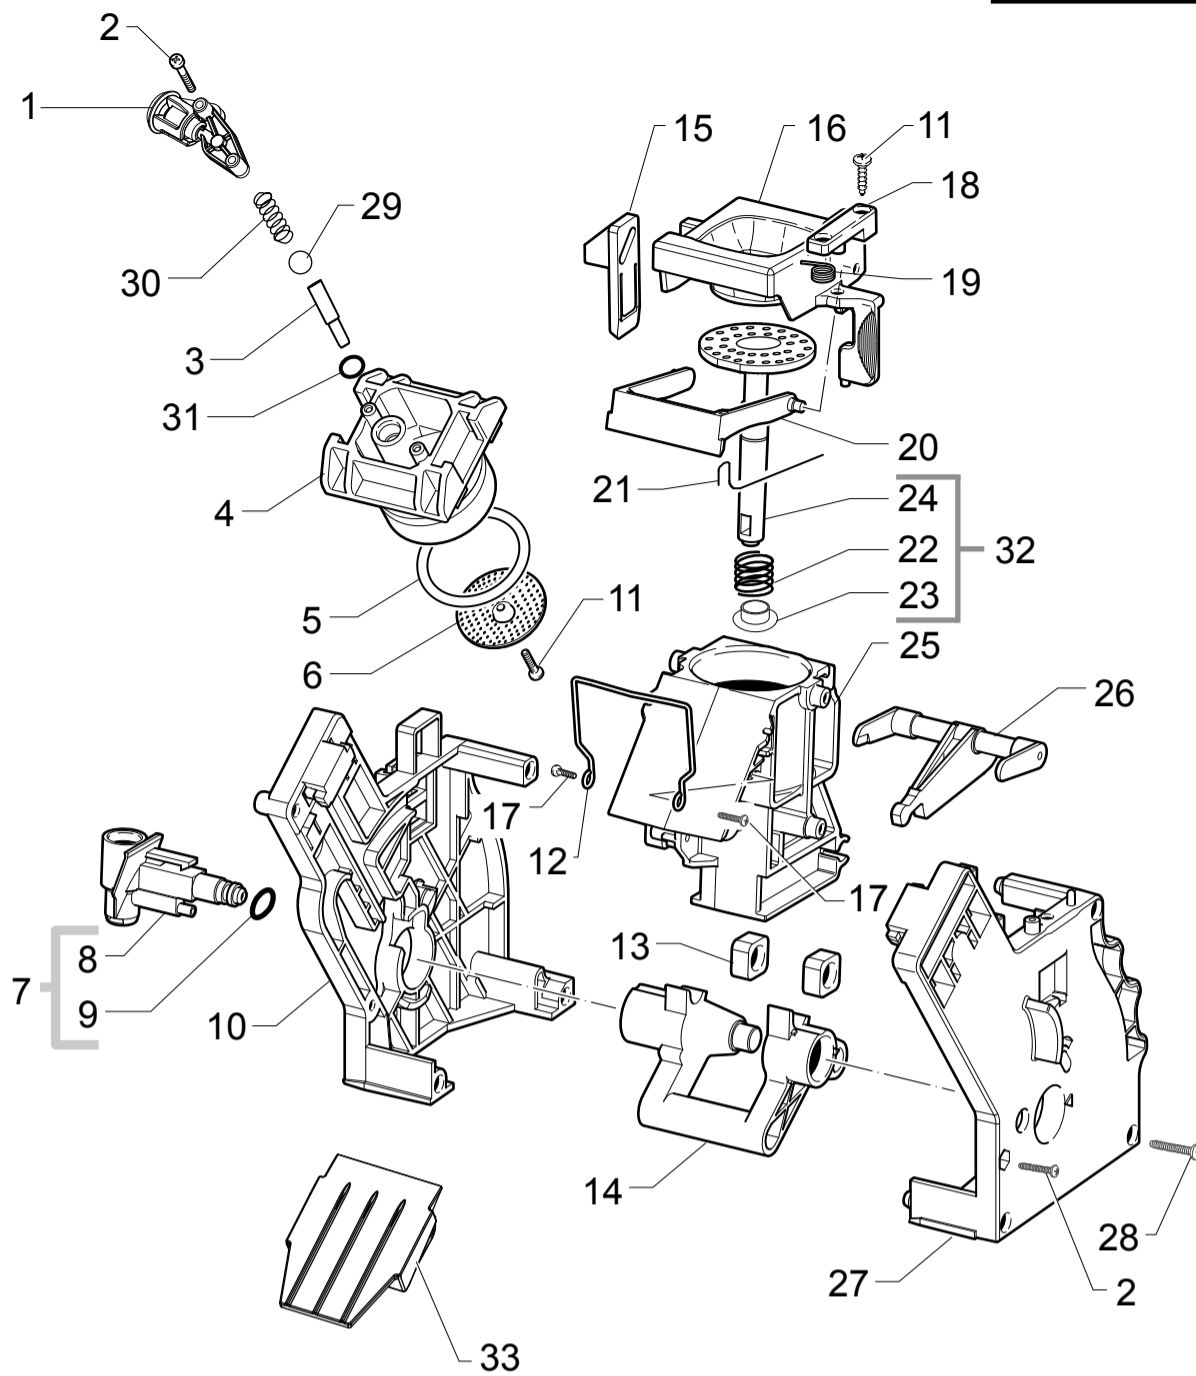

PHILIPS

Saeco

HD8753/04-06-11-12-15-19-23
 HD8753/25-71-81
 HD8753/82-83-84-87-88-89

Cod.10004081-84-3884-4079-82-85-80
 Cod.10004233-882875371010-10003987
 Cod.10004106-07-09-4228-4100-08

POS	CODE	12NC	DESCRIPTION	NOTE	POS	CODE	12NC	DESCRIPTION	NOTE
01	17000366	996530066736	BLK RATIOMOTOR MOUNTING PLATE XSMC ASSY.						
02	NE05.038	996530058869	MICROSWITCH SAIA XCG5-81-P5						
03	20000900	996530009913	SPARES KIT GEARS FOR RATIOMOTOR V2						
04	9161.132	996530050569	MYLAR WASHER FOR RATIOMOTOR						
05	11005214	996530002796	MOTOR FOR RATIOMOTOR P124 ASSY.						
06	9121.046	996530049898	BRONZE SINTERED BUSH FOR MOTOR RATIOMOT.						
07	148380200	996530017424	BAKELIZZATE WASHER D=5,5						
08	9121.044	996530049896	ANTIVIBRATION FOR MOTOR						
09	11003754	996530001899	BLK RATIOMOT.MOUNTING PLATE COVER P0057						
10	12000450	996530007819	SCREW TCBR TORX 10 3,5X12 PLAST.ZN-N						
11	11013531	996530006805	PIN FOR FLOW SELECTOR FAUCET P0057 ASSY.						
12	11013530	996530006804	PIN FOR FLOW SELECTOR FAUCET V2 P0057						
13	NM01.035	996530059399	OR ORM 0090-20 SILICONE						
15	NE05.013	996530058847	MICROSWITCH SAIA XGK52-81-J23						
16	11013205	996530006688	BLACK SEAL FOR RATIOMOTOR PLATE XSM						
17	17001336	996530068732	GREY BREW UNIT DRAWER COFFEE NPR						
18	11031554	996530073362	BLK BREW UNIT 8GR.5BAR HGO						
19		421944016761	SCREW TCBR TORX 10 3,5X12 PLAST.ZN-NI						