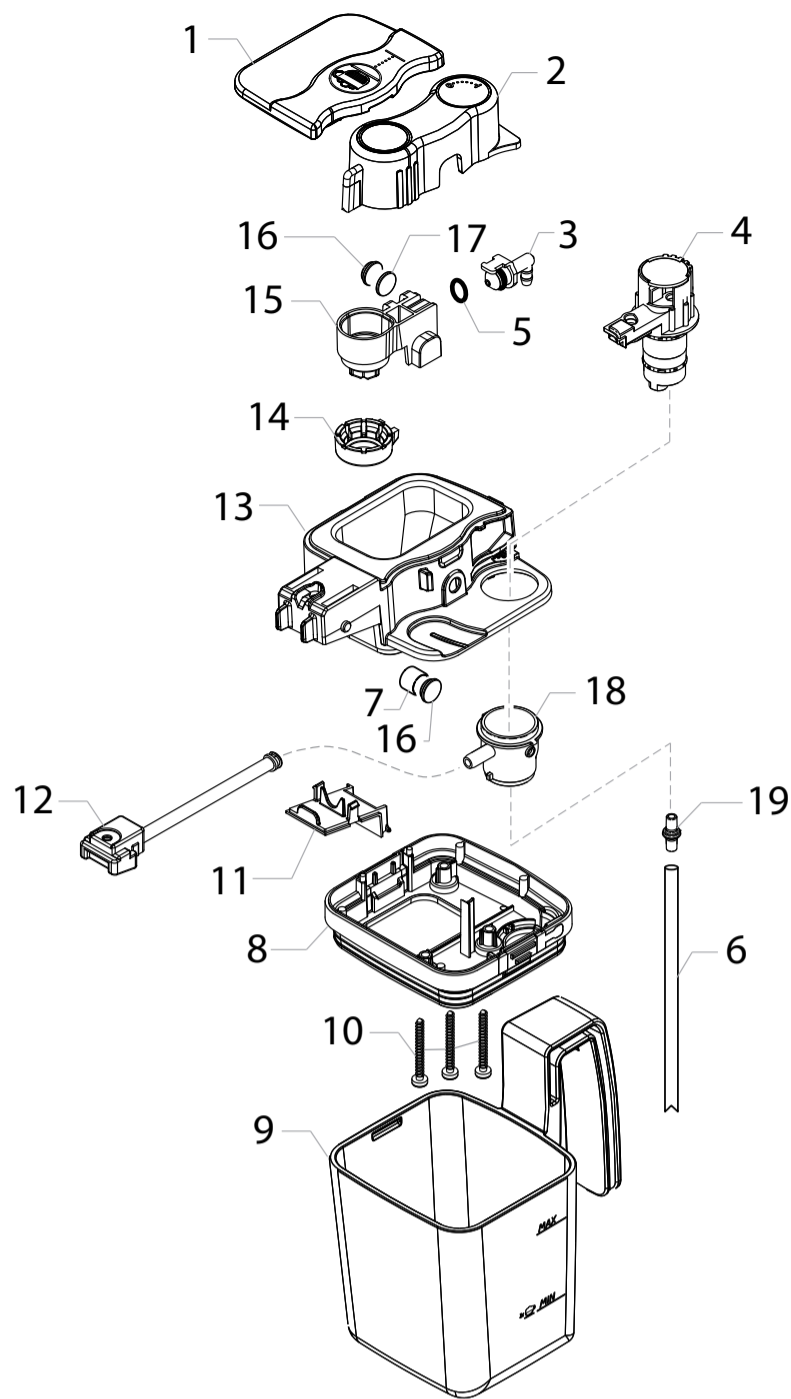

PHILIPS

Saeco

HD8753/04-06-11-12-15-19-23
HD8753/25-71-81
HD8753/82-83-84-87-88-89

CE

Cod.10004081-84-3884-4079-82-85-80
Cod.10004233-882875371010-10003987
Cod.10004106-07-09-4228-4100-08

POS	CODE	12NC	DESCRIPTION	NOTE	POS	CODE	12NC	DESCRIPTION	NOTE
01	17001031	996530069805	BLK COFFEE DISPENSER FRONT PLATE NPR/T UP TO S/N TU901230124979		16		421941300941	DISPLAY LCD 128X64 SMR	
	11030537	996530072797	MATT/BLK COF.DISPENSER FRONT PLATE NPR/T FROM S/N TU901230124980		17	17001100	996530068682	BLACK DISPLAY SUPPORT NPR	
	11027520	996530069792	SPECCH.COF.DISPENSER FRONT PLATE NPR/T UP TO S/N TU901230124979		18	11027330	996530069871	SILVER 7BUTTONS TOUCH PANEL S/SCR.NPR/T	
	11030715	996530072796	SPECCH.COF.DISPENSER FRONT PLATE NPR/T FROM S/N TU901230124980		19	11025830	996530068721	KYB - INTERFACE NPR/H-T	
	11028589	996530070369	SS COF.DISPENS.FRONT PLATE NPR/HT-TM ASS	CAPP.METAL	20	11030078	996530071879	BLACK DISPLAY KEYBOARD SUPPORT V2 NPR	
	11029779	996530072482	CHROM.COFF.DISPEN.FRONT PLATE V2 NPR/H-T	CAPP.ANTH	21	12000450	996530007819	SCREW TCBR TORX 10 3,5X12 PLAST.ZN-N	
02	17001239	996530068699	BLACK COFFEE DISPENSER LID NPR UP TO S/N TU901230124979		22	17001379	996530069814	BLACK ADHESIVE AERSTOP NPR	
	11030531	996530072512	MATT/BLACK COFFEE DISPENSER LID NPR FROM S/N TU901230124980		23	17000266	996530071774	SS.L=22,6MM INT.BUSH FOR TEFLON TUBE D4	
	11030529	996530072523	CRC COFFEE DISPENSER LID NPR	CAPP.ANTH	24	11031203	996530073357	TEFL.TUBE 2X4 L=235+PLATE+2BUSH NPR ASSY FROM S/N. TU901323094450	
03	17001242	996530068698	MATT/BLK COFFEE DISPENS.MOBILE PART NPR		25	11029841	996530072491	CRC COFF.DISPENSER FRONT INSERT NPR/H-T	CAPP.ANTH
04	17001246	996530068742	BLACK COFFEE DISPENSER BODY LID NPR						
05	17001894	996530071881	BLACK COFFEE DISPENSER BODY V2 NPR						
06	17000772	996530069789	BLACK FRONT CASING COVER V2 NPR UP TO S/N TU901230124979						
	11030536	996530072527	MATT/BLACK FRONT CASING COVER V2 NPR FROM S/N TU901230124980						
	11028542	996530069808	SPECCHIATO FRONT CASING COVER V2 NPR UP TO S/N TU901230124979						
	11030563	996530072798	SPECCHIATO FRONT CASING COVER V2 NPR FROM S/N TU901230124980						
	11028558	996530070368	SS FRONT CASING COVER NPR/HM ASSY.	CAPP.METAL					
	11030564	996530072463	CRC FRONT CASING COVER V2 NPR	CAPP.ANTH					
07	140328059	996530013564	OR 2015 SILICONE PTFE/FDA						
08	9011.144	996530048885	SS FORK FOR TUBE D=4						
09	11004132	996530002073	TEFLON TUBE 2X4 L=250 MM ASSY.						
10	149361200	996530018278	BLACK SILICONE TUBE 7,5X9,3 IN ROLL	IN ROLL					
11	11005100	996530002748	PLATE FOR BUSH TEFLON TUBE 2X4 P124						
12	11005101	996530002749	BLACK BUSH FOR TEFLON TUBE 2X4 P124						
13	11030922	996530072686	CRC TOUCH PANEL FRAME NPR/T						
14	17001112	996530068675	TRANSP.GLASS FOR DISPLAY NPR						
15	17001111	996530068673	MATT/BLACK DISPLAY FRAME NPR						