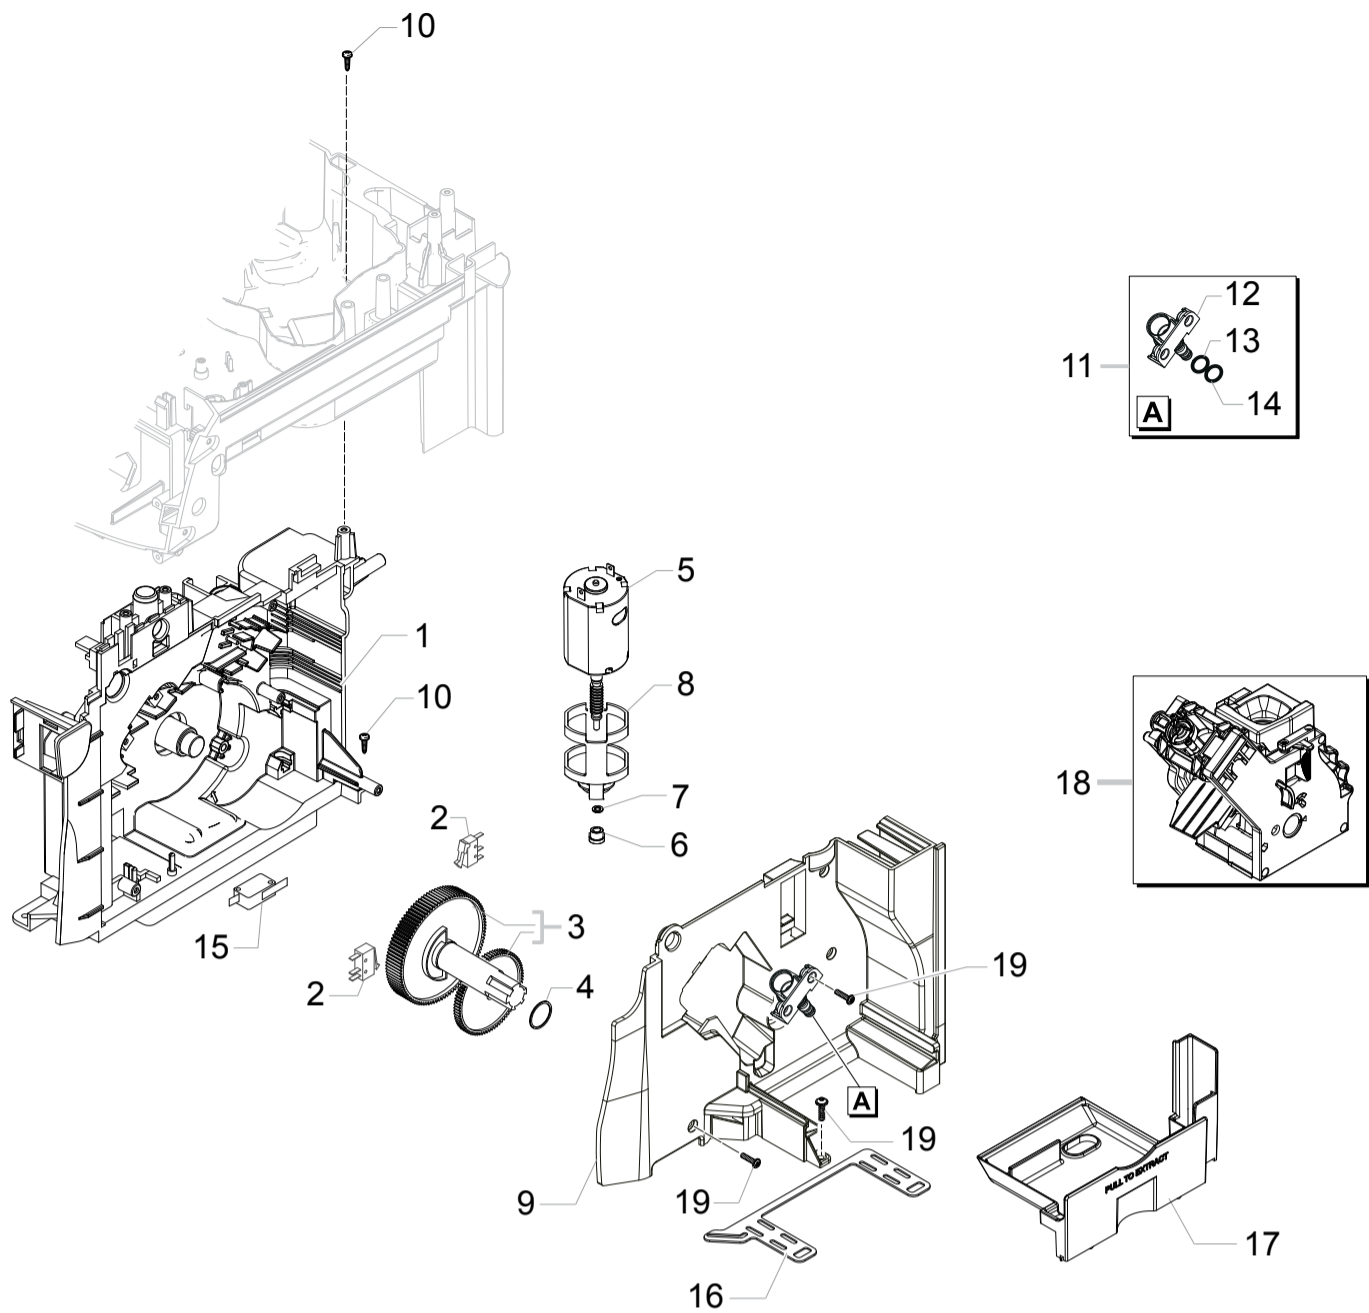

PHILIPS

Saeco

HD8753/04-06-11-12-15-19-23
 HD8753/25-71-81
 HD8753/82-83-84-87-88-89

Cod.10004081-84-3884-4079-82-85-80
 Cod.10004233-882875371010-10003987
 Cod.10004106-07-09-4228-4100-08

POS	CODE	12NC	DESCRIPTION	NOTE	POS	CODE	12NC	DESCRIPTION	NOTE
01	17000366	996530066736	BLK RATIOMOTOR MOUNTING PLATE XSMC ASSY.						
02	NE05.038	996530058869	MICROSWITCH SAIA XCG5-81-P5						
03	20000900	996530009913	SPARES KIT GEARS FOR RATIOMOTOR V2						
04	9161.132	996530050569	MYLAR WASHER FOR RATIOMOTOR						
05	11005214	996530002796	MOTOR FOR RATIOMOTOR P124 ASSY.						
06	9121.046	996530049898	BRONZE SINTERED BUSH FOR MOTOR RATIOMOT.						
07	148380200	996530017424	BAKELIZZATE WASHER D=5,5						
08	9121.044	996530049896	ANTIVIBRATION FOR MOTOR						
09	11003754	996530001899	BLK RATIOMOT.MOUNTING PLATE COVER P0057						
10	12000450	996530007819	SCREW TCBR TORX 10 3,5X12 PLAST.ZN-N						
11	11013531	996530006805	PIN FOR FLOW SELECTOR FAUCET P0057 ASSY.						
12	11013530	996530006804	PIN FOR FLOW SELECTOR FAUCET V2 P0057						
13	NM01.035	996530059399	OR ORM 0090-20 SILICONE						
15	NE05.013	996530058847	MICROSWITCH SAIA XGK52-81-J23						
16	11013205	996530006688	BLACK SEAL FOR RATIOMOTOR PLATE XSM						
17	17001336	996530068732	GREY BREW UNIT DRAWER COFFEE NPR						
18	11031554	996530073362	BLK BREW UNIT 8GR.5BAR HGO						
19		421944016761	SCREW TCBR TORX 10 3,5X12 PLAST.ZN-NI						