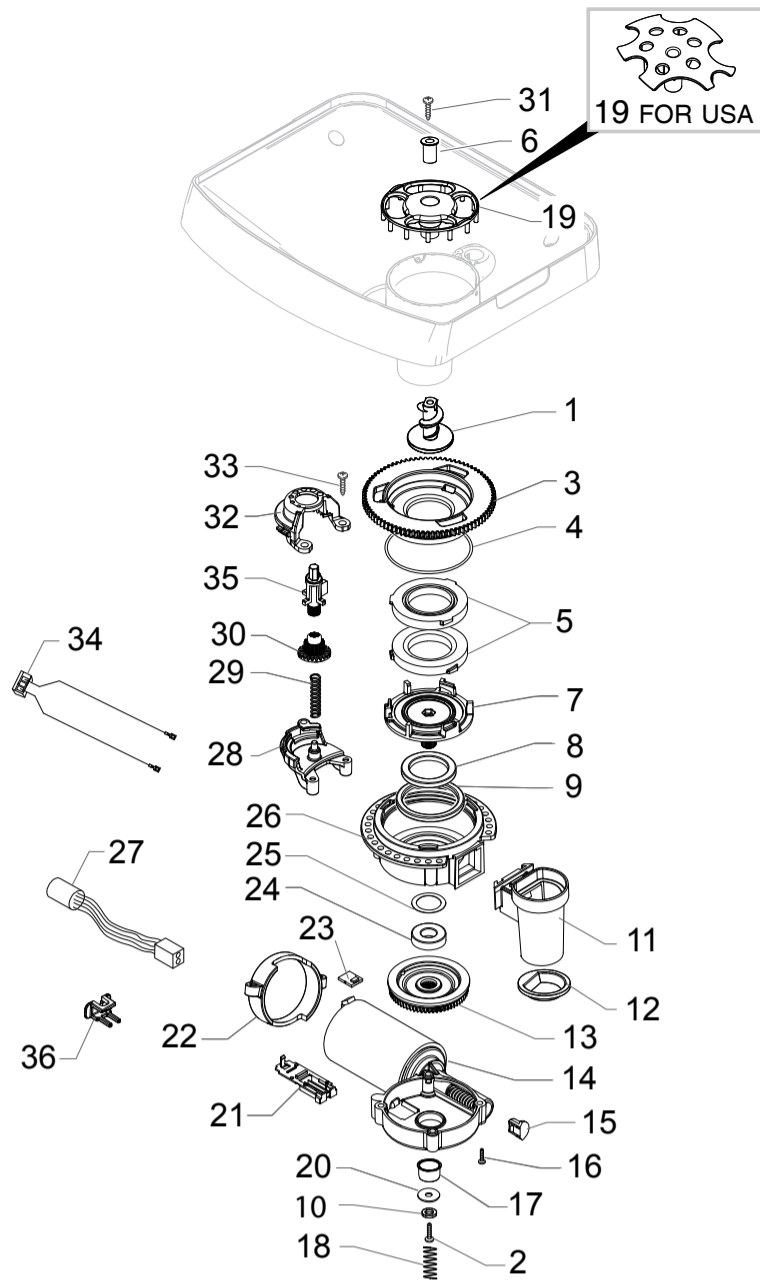

PHILIPS

Saeco

HD8753/04-06-11-12-15-19-23
HD8753/25-71-81
HD8753/82-83-84-87-88-89

Cod.10004081-84-3884-4079-82-85-80
Cod.10004233-882875371010-10003987
Cod.10004106-07-09-4228-4100-08

POS	CODE	12NC	DESCRIPTION	NOTE	POS	CODE	12NC	DESCRIPTION	NOTE	
01	1027572	996530072695	L-F/BRASS CONNECTOR 1/8" FOR TUBE D=4		25	149205850	996530018056	BLACK TYPE ULKA PUMP W/BEVEL SUPPORT		
02	9011.144	996530048885	SS FORK FOR TUBE D=4		26	12000140	996530007753	ULKA PUMP EP5/S GW 230V-50HZ	HD8753/15	
03	17001269	996530070397	L-F/BRASS 90°CONNECT.FOR FAUCET EV.NPR/T	KEEP FOR 120v			421941305991	ULKA PUMP EP5FMGW 230V-50HZ		
			FOR 230v - UP TO S/N TU901335143351					HD8753/11-12-19-23-25-71-81-82-83-84-88-89		
	11024469	996530067632	L-F/BRASS CONNECTOR FOR BOILER AURA			12000142	996530007754	ULKA PUMP EAP5/S 120V-60HZ	HD8753/06-87	
			FOR 230v - FROM S/N TU901335143352			12000182	996530007782	ULKA PUMP EP5/S GW 220V-60HZ	HD8753/04	
04	11024038	996530067667	2WAY EV OT57 (21JN1RRV20-XT+LBV05024CU)	KEEP FOR 120v	27		421946000131	2P.CONN.PUMP V2 CLP UL ASSY.		
			FOR 230v - UP TO S/N TU901335143351		28		421946000141	3P.CONN.FLOWMETER V2 CLP UL ASSY.		
	17001262	996530073681	LFBRASS 2W.EV 21JN1RRV20-X005+LBV05024CU		29	NV99.099	996530059843	TURBINE D=1,2 932-8521/00 ASSY.		
			FOR 230v - FROM S/N TU901335143352		30	12000892	996530007947	OETIKER CLAMP D=9,5 16700004		
05	11031400	996530073514	L-F/BRASS 90 CONNECTOR V2 FOR FAUCET EV.	KEEP FOR 120v	31	190800100	996530026997	TEMPERATURE SENSOR NTC UL L=280MM		
			FOR 230v - UP TO S/N TU901335143351		32		421941284802	GRY BOILER INSULATING COVER NPR		
06	17000980	996530067657	BLACK WATER DRAINAGE CONNECTOR XSMC	KEEP FOR 120v	33	JS01.022	996530057357	SILICONE TUBE 5X10 60SH IN ROLL	IN ROLL	
			FOR 230v - UP TO S/N TU901335143351		34	16000380	996530009505	5X8,9 SILICONE TUBE IN ROLL	IN ROLL	
07	17000595	996530069786	BLK CARAFE INSERT BODY FRONT COVER NPR/T		35	11030763	996530072648	MATT/BLK UPPER BODY HOT WATER DISP.NPR/T		
			UP TO S/N TU901230124979		36	12000450	996530007819	SCREW TCBR TORX 10 3,5X12 PLAST.ZN-N		
	11030540	996530072801	MATTBLK CARAFE INS.BODY FRON.COVER NPR/T		37	17000006	996530009559	TWO WAY TEFLON TUBES SUPPORT SPRING MYB9		
			FROM S/N TU901230124980		38	11027553	996530069819	CARAFE PRESENCE BOARD NPR/T		
	11027527	996530069796	SPECCH.CARAFE INS.BODY FRONT COVER NPR/T					UP TO S/N TU901228113257		
			UP TO S/N TU901230124979		39	17001331	996530069841	TRANSP.CARAFFE BOARD COVER NPR/T		
	11030568	996530072799	SPECCH.CARAFE INS.BODY FRONT COVER NPR/T					UP TO S/N TU901228113257		
			FROM S/N TU901230124980		40	17000019	996530009566	SS CARAFE MICRO INSERT SPRING MYB9		
	11028591	996530070396	SS CARAFE INS.BODY FRONT COVER NPR/TM AS	CAPP.METAL				UP TO S/N TU901228113257		
	11029872	996530072689	G/ANT.CARAFE INS.BODY FRONT COVER NPR/T	CAPP.ANTH	41	17001329	996530069817	BLACK CARAFE MICRO INSERT NPR/T		
08	17000600	996530069804	BLACK CARAFE INSERT BODY NPR/T					UP TO S/N TU901228113257		
09	11030842	996530072651	MATT/BLK HOT WATER DISPENSER NPR/T ASSY.		42	17000601	996530069855	BLACK CARAFE GRAFT BODY INSERT NPR/T		
10	11024039	996530067613	3WAY EV OT57 (31JN1XRV20-SXT+LBV05024CU)	KEEP FOR 120v	43	11027510	996530069851	WHT PREFORM.TEFLON TUBE SUPP.NPR ASSY.	KEEP FOR 120v	
			FOR 230v - UP TO S/N TU901335143351					421944009021	WHT PREFORM.TEFLON TUBE SUPP.V2 NPR ASSY	
11	140328059	996530013564	OR 2015 SILICONE PTFE/FDA					FOR 230v - FROM S/N TU901335143352		
12	17000114	996530068077	FLOW SELECTOR FAUCET NPR		44	17001142	996530069799	BLK CARAFE INSERT BODY REAR COVER NPR/T		
13	12000893	996530007948	OR ORM 0120-20 BLACK EPDM		45	11005395	996530002873	STEEL MILK CONTAINER SUPPORT SPRING P124		
14	11008104	996530004722	MUSHROOM VALVE FOR FLOW SELECTOR P0057		46	17001205	996530069867	BLK LOWER BODY HOT WATER DISPENS.NPR/T		
15	11008105	996530004723	FLOW SELECTOR VALVE SUPPORT P0057		47	17001215	996530069842	BLACK HOT WATER DISPENSER TUBE NPR/T		
16	11008077	996530004709	STEEL FLOW SELECTOR VALVE SPRING P0057		48	129913902	996530013164	SCREW TCB TORX 10 3X12 PLAST.ZN-B		
17	11008106	996530004724	FLOW SELECTOR VALVE CAP P0057		49	12001728	996530070321	SCREW TCBR TORX 10 3,5X12 PLAST.SS		
18	11022791	996530007442	BLACK SLIM/EXSL TUB.BOILER SUPPORT					11026286	HP/SLIM TUB.BOILER STD 1900W 230V ASSY.	COMPLETE
19	129823802	996530013077	TCB SCREW M4X8 UNI 7687 ZNP					WITH PART.N°19 - 20 - 21 - 23 - 31		
20	12001033	996530007973	THERMOSTAT ONE SHOT 190°					11026684	SLIM TUB.BOIL.C1 T190°-190°1300W 120V AS	COMPLETE
21	11001751	996530000997	TUB.BOILER V3 UPPER THERM.FIXING SPRING					WITH PART.N°19 - 20 - 21 - 23 - 31		
22	12001280	996530008024	SCREW TSP TORX 10 5X20 PLAST.ZN-B							
23	17000346	996530068751	HP/SLIM TUB.BOILER 1900W 230V ASSY.	230V-1900W						
	11023153	996530007586	SLIM TUB.BOILER 1300W 120V ASSY.	120V 1300W						
24	11004689	996530002484	TEA/BRASS SAFETY VALVE 16-18 BAR ASSY.							