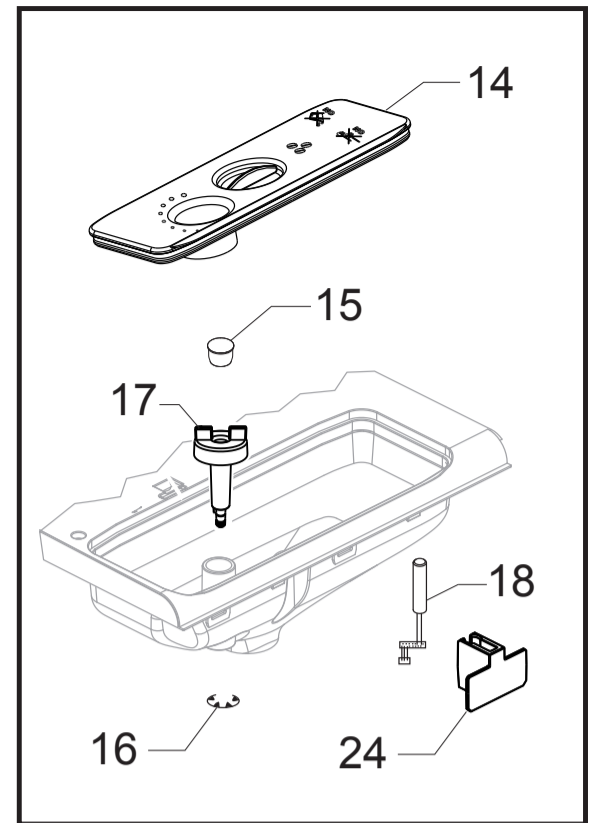

HD8852/01/09/47

Cod.10004217- 4235- 4387

POS	CODE	12NC	DESCRIPTION	NOTE	POS	CODE	12NC	DESCRIPTION	NOTE
01	11023037	996530007552	NAT/GREY WATER CONTAINER MDS ASSY.						
02	11023155	996530007587	BLACK WATER CONTAINER HANDLE MDS						
03	140328461	996530013571	OR ORM 0190-10 EPDM						
04	224640200	996530029115	WHITE WATER CONTAINER EXT.FILTER ASSY.	WITH PART.N°03					
05	140324362	996530013507	OR ORM 0060-30 SILICONE						
06	126764718	996530011626	SS WATER CONTAINER VALVE SPRING						
07	147660562	996530016894	GREY PISTON FOR WATER CONTAINER VALVE						
08	11023038	996530007553	NAT/GREY WATER CONTAINER LID MDS						
09	0701.031.150	996530044417	GREY WATER VALVE GACO DIM 14 SEAL COVER						
10	145842900	996530015823	NBR WATER CONT.VALVE GACO DIM14 SEAL						
11	0701.014.150	996530044404	GREY WATER VALVE GACO DIM 14 SEAL CONT.						
12	140320461	996530013446	OR ORM 0080-20 TERMOIL						
13	129535721	996530012898	SCREW TSP TORX 10 AB 3,5X9,5 SHEET SS						
14	11023044	996530007557	NAT/GRY BEAN COF.CONT.LID S/SCR.MDS ASSY						
15	149213059	996530018116	GREY CAP FOR KNOBS BEAN CONTAINER						
16	120350604	996530010768	SHAFT 6 UNI 7434						
17	11022951	996530007508	BLACK GRIND.ADJUSTMENT KNOB MDS						
18	17800430	996530073402	5POLES CONNECTOR MC SENSORS V2 MDS UL						
19	11023025	996530007543	SS DRIP TRAY GRATE MDS						
20	17000147	996530066732	BLACK GRATE SEAL V3 MYB9/H-P						
21	11023030	996530007545	BLACK DRIP TRAY COVER MDS						
22	17001492	996530072594	BLACK DRIP TRAY MDS/P ASSY.						
23	17000001	996530009554	RED FLOAT FOR DRIP TRAY MDS						
24	17000204	996530067529	BLACK REED SENSOR SUPPORT MDS