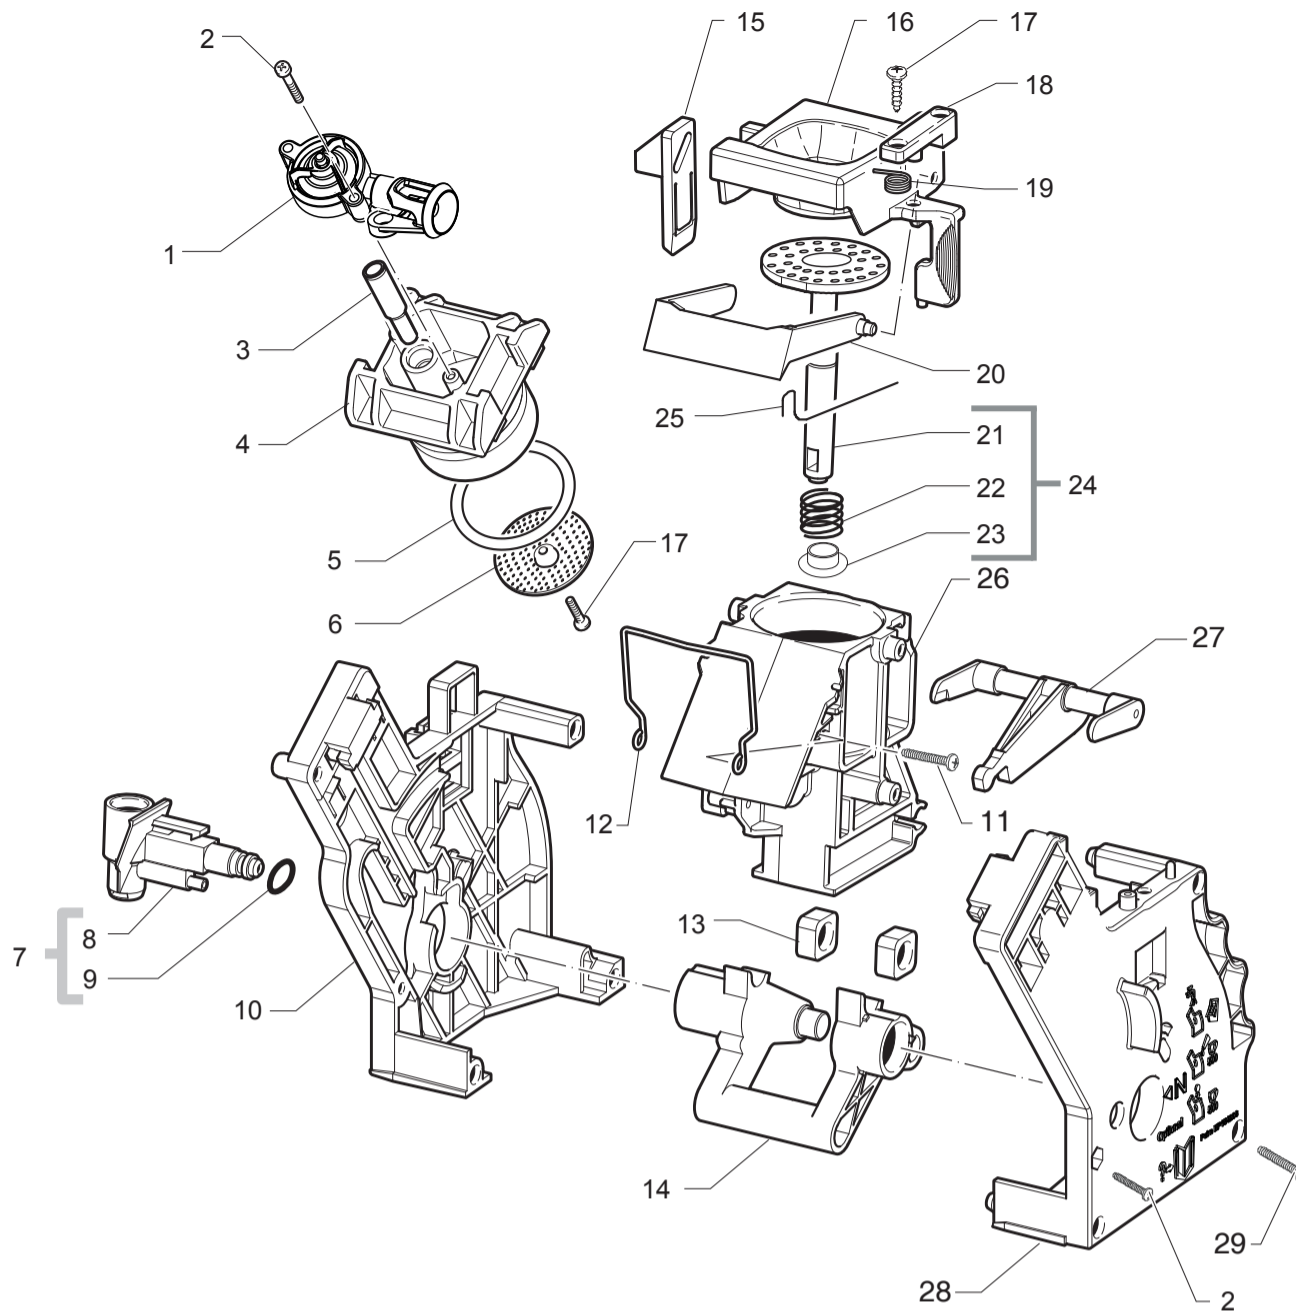

ENERGICA FOCUS

TABLE 7/9

POS	CODE	12NC	DESCRIPTION	NOTE	POS	CODE	12NC	DESCRIPTION	NOTE
01	11005060	996530002717	PIN V2 FOR BOILER P119 ASSY.						
02	9011.132	996530048874	SS SPRING FOR PIN						
03	11003820	996530001932	BLACK CAP V2 FOR PIN BOILER P119						
04	11009019	996530005183	TEA/BRASS PISTON L=20,9 ASSY.						
05	140324459	996530013508	OR ORM 0060-20 SILICONE PTFE/FDA						
06	140328059	996530013564	OR 2015 SILICONE PTFE/FDA						
07	11003801	996530001926	NAT.PIN V2 FOR BOILER P119						
08	11005099	996530002747	NATURAL CURSOR V2 FOR BOILER P119						
09	NM01.035	996530059399	OR ORM 0090-20 SILICONE						
10	NM01.057	996530059419	OR ORM 0050-20 IN SILICONE						
11	11012337	996530006375	WATER DRAIN CONNECTOR MYB9						
12	NV99.087	996530059836	BAND D=11/11,6						
13	11013514	996530006796	BLACK MOUNTING PLATE COVER SEAL MYB9						
14	NE05.038	996530058869	MICROSWITCH SAIA XCG5-81-P5						
15	11023064	996530007571	BLACK MOUNTING PLATE WITH PIN MDS ASSY.						
16	12000450	996530007819	SCREW TCB TORX 10 3,5X12 PLAST.ZN-N						
17	140325462	996530013526	OR ORM 0070-20 SILICONE						
18	11023055	996530007566	BLACK STEAM BLOWDOWN 90° CONNECTOR MDS						
19	11003661	996530001819	REED SENSOR MK3-1A66-BV16451						
20	129913902	996530013164	SCREW TCB TORX 10 3X12 PLAST.ZN-B						
21	9161.132	996530050569	MYLAR WASHER FOR RATIOMOTOR						
22	9121.044	996530049896	ANTIVIBRATION FOR MOTOR						
23	9121.046	996530049898	BRONZE SINTERED BUSH FOR MOTOR RATIOMOT.						
24	11005214	996530002796	MOTOR FOR RATIOMOTOR P124 ASSY.						
25	148380200	996530017424	BAKELIZZATE WASHER D=5,5						
26	20000900	996530009913	SPARES KIT GEARS FOR RATIOMOTOR V2						
27	12001860	996530072411	SCREW TSP TORX 10 3,5X14 PLAST.SS						
28	17000049	996530068009	BLACK COVER MOUNTING PLATE MDS						
29	142856550	996530015064	BLACK COVER FOR BOILER VAIN P119						
30	JS01.022	996530057357	SILICONE TUBE 5X10 60SH	IN ROLL					
31	11012810	996530006525	BLACK BREW UNIT 8GR.SBS MYB9						