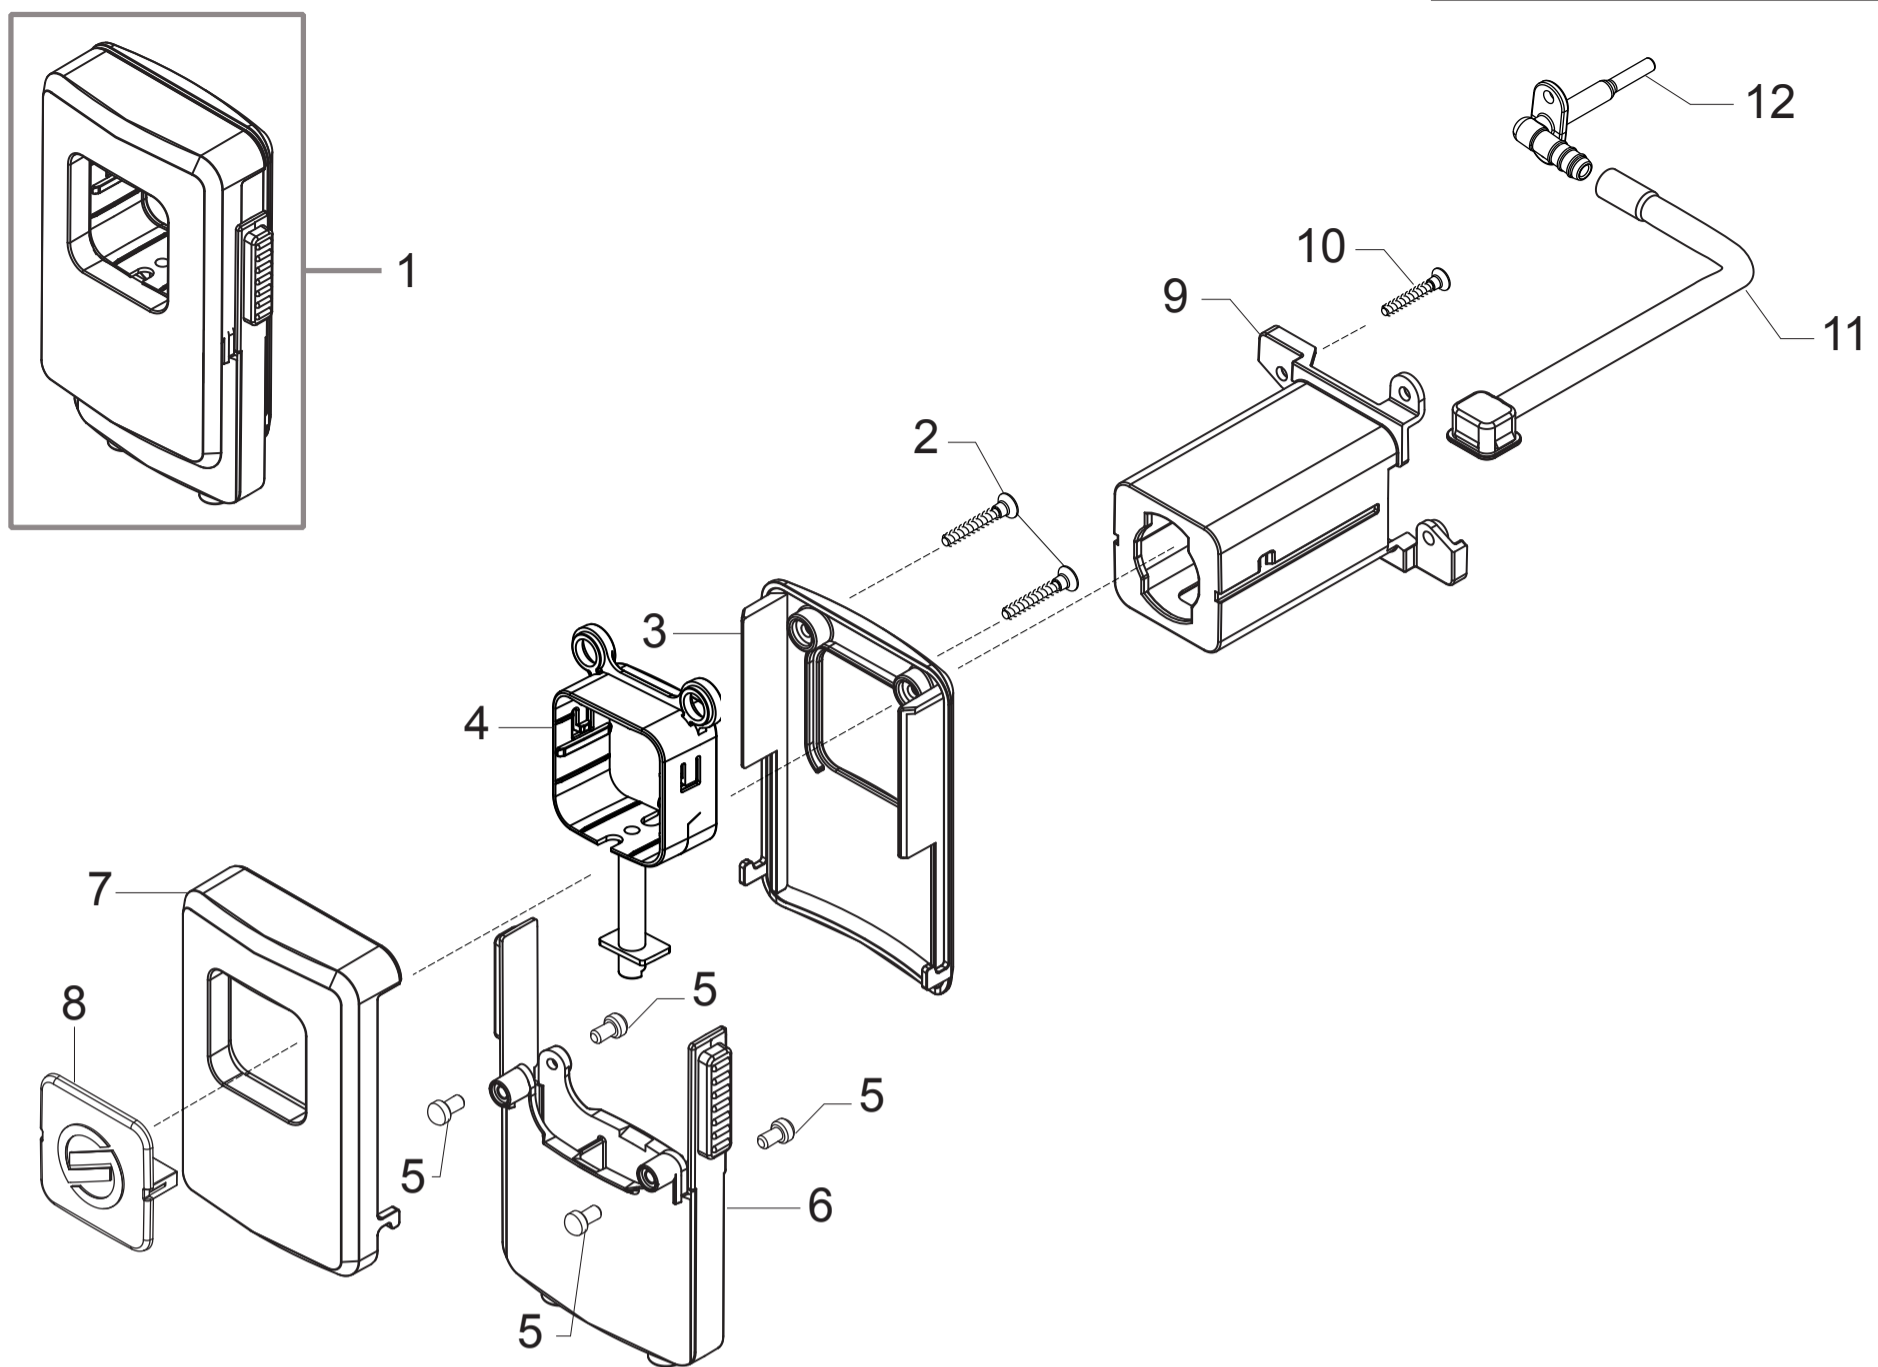

ENERGICA FOCUS

HD8852/01/09/47

Cod.10004217- 4235- 4387

POS	CODE	12NC	DESCRIPTION	NOTE	POS	CODE	12NC	DESCRIPTION	NOTE
01	11031150	996530072714	CHROM.COFFEE DISPENSER MDS/P ASSY. WITH PART. N°02 - 03 - 04 - 05 - 06 - 07						
02	12000450	996530007819	SCREW TCB TORX 10 3,5X12 PLAST.ZN-N						
03	11013001	996530006579	BLACK REAR COVER COFFEE DISPENSER MYB9						
04	17002177	996530073046	BLK COFFEE DISPENSER INNER BODY V3 MYB9						
05	11013085	996530006614	WHITE COFFEE DISPENSER SLIDER MYB9						
06	17001560	996530072722	BLK EXT.MOBILE PART COF.DISPENSER MDS/P						
07	11029584	996530072727	CHROM.FRONT COVER COFFEE DISPENSER MDS/P						
08	11029589	996530072738	BLK COFF.DISPENS.SUPP.CAP S/SCR.MDS/P						
09	11030074	996530072734	CHROM.COFFEE DISPENSER SUPPORT MDS/P						
10	12000897	996530007953	SCREW TCB TORX 10 3,5X20 PLAST.SS						
11	17001536	996530072744	BLACK COFFEE DISPENSER TUBE MDS/P						
12	11013364	996530006752	BLACK DISPENSER COFF.INLET CONNECT.MYB9						