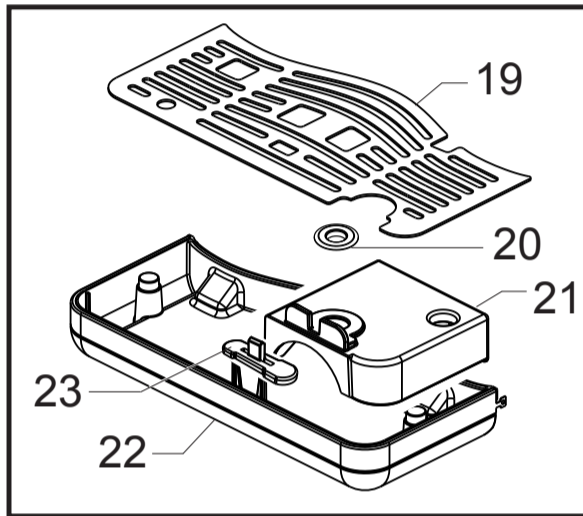

HD8852/01/09/47

Cod.10004217- 4235- 4387

POS	CODE	12NC	DESCRIPTION	NOTE	POS	CODE	12NC	DESCRIPTION	NOTE
01	11023037	996530007552	NAT/GREY WATER CONTAINER MDS ASSY.						
02	11023155	996530007587	BLACK WATER CONTAINER HANDLE MDS						
03	140328461	996530013571	OR ORM 0190-10 EPDM						
04	224640200	996530029115	WHITE WATER CONTAINER EXT.FILTER ASSY.	WITH PART.N°03					
05	140324362	996530013507	OR ORM 0060-30 SILICONE						
06	126764718	996530011626	SS WATER CONTAINER VALVE SPRING						
07	147660562	996530016894	GREY PISTON FOR WATER CONTAINER VALVE						
08	11023038	996530007553	NAT/GREY WATER CONTAINER LID MDS						
09	0701.031.150	996530044417	GREY WATER VALVE GACO DIM 14 SEAL COVER						
10	145842900	996530015823	NBR WATER CONT.VALVE GACO DIM14 SEAL						
11	0701.014.150	996530044404	GREY WATER VALVE GACO DIM 14 SEAL CONT.						
12	140320461	996530013446	OR ORM 0080-20 TERMOIL						
13	129535721	996530012898	SCREW TSP TORX 10 AB 3,5X9,5 SHEET SS						
14	11023044	996530007557	NAT/GRY BEAN COF.CONT.LID S/SCR.MDS ASSY						
15	149213059	996530018116	GREY CAP FOR KNOBS BEAN CONTAINER						
16	120350604	996530010768	SHAFT 6 UNI 7434						
17	11022951	996530007508	BLACK GRIND.ADJUSTMENT KNOB MDS						
18	17800430	996530073402	5POLES CONNECTOR MC SENSORS V2 MDS UL						
19	11023025	996530007543	SS DRIP TRAY GRATE MDS						
20	17000147	996530066732	BLACK GRATE SEAL V3 MYB9/H-P						
21	11023030	996530007545	BLACK DRIP TRAY COVER MDS						
22	17001492	996530072594	BLACK DRIP TRAY MDS/P ASSY.						
23	17000001	996530009554	RED FLOAT FOR DRIP TRAY MDS						
24	17000204	996530067529	BLACK REED SENSOR SUPPORT MDS