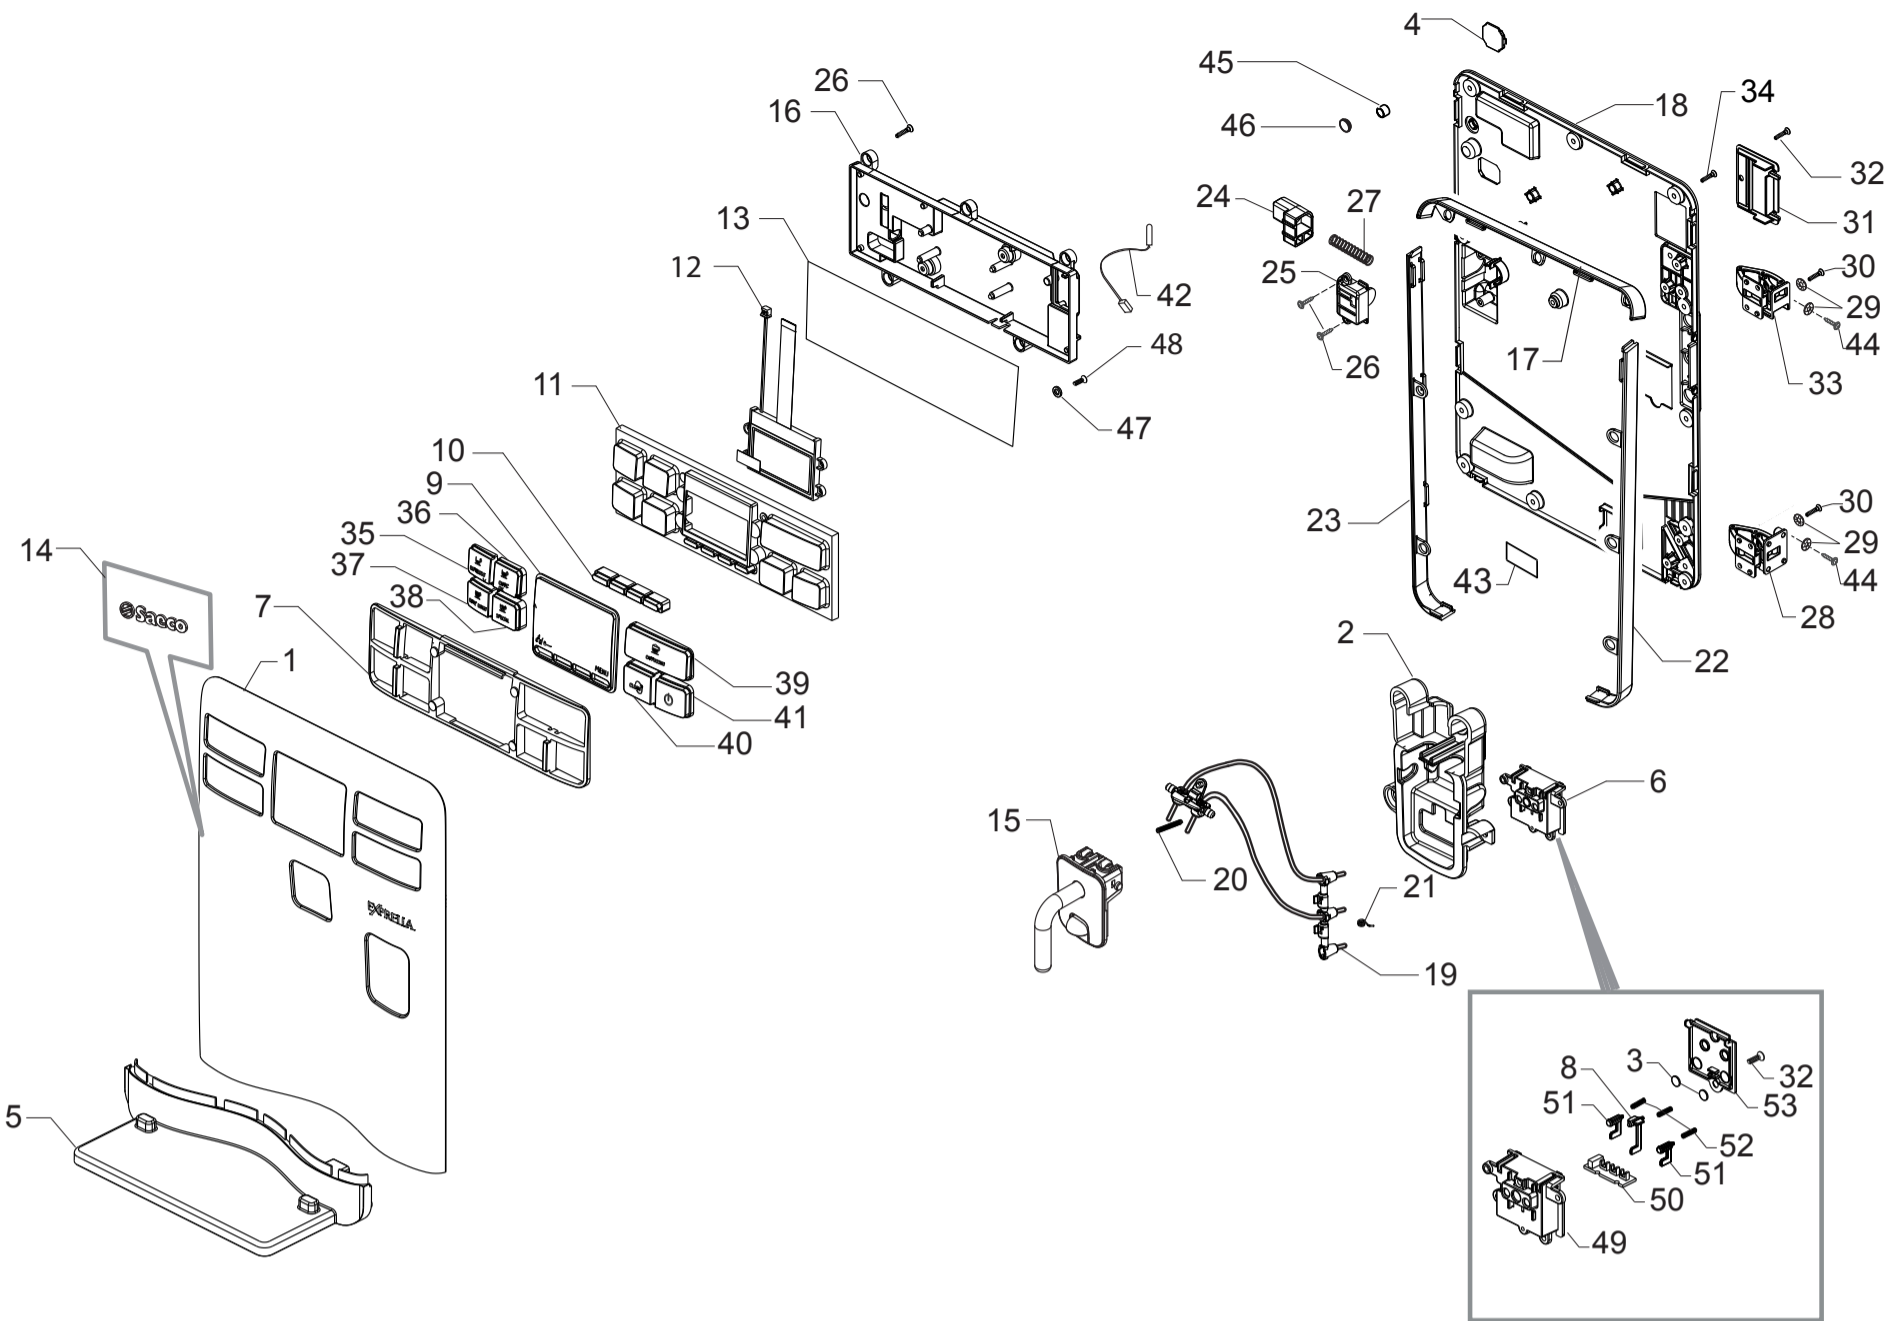

HD8852/01/09/47

Cod.10004217- 4235- 4387