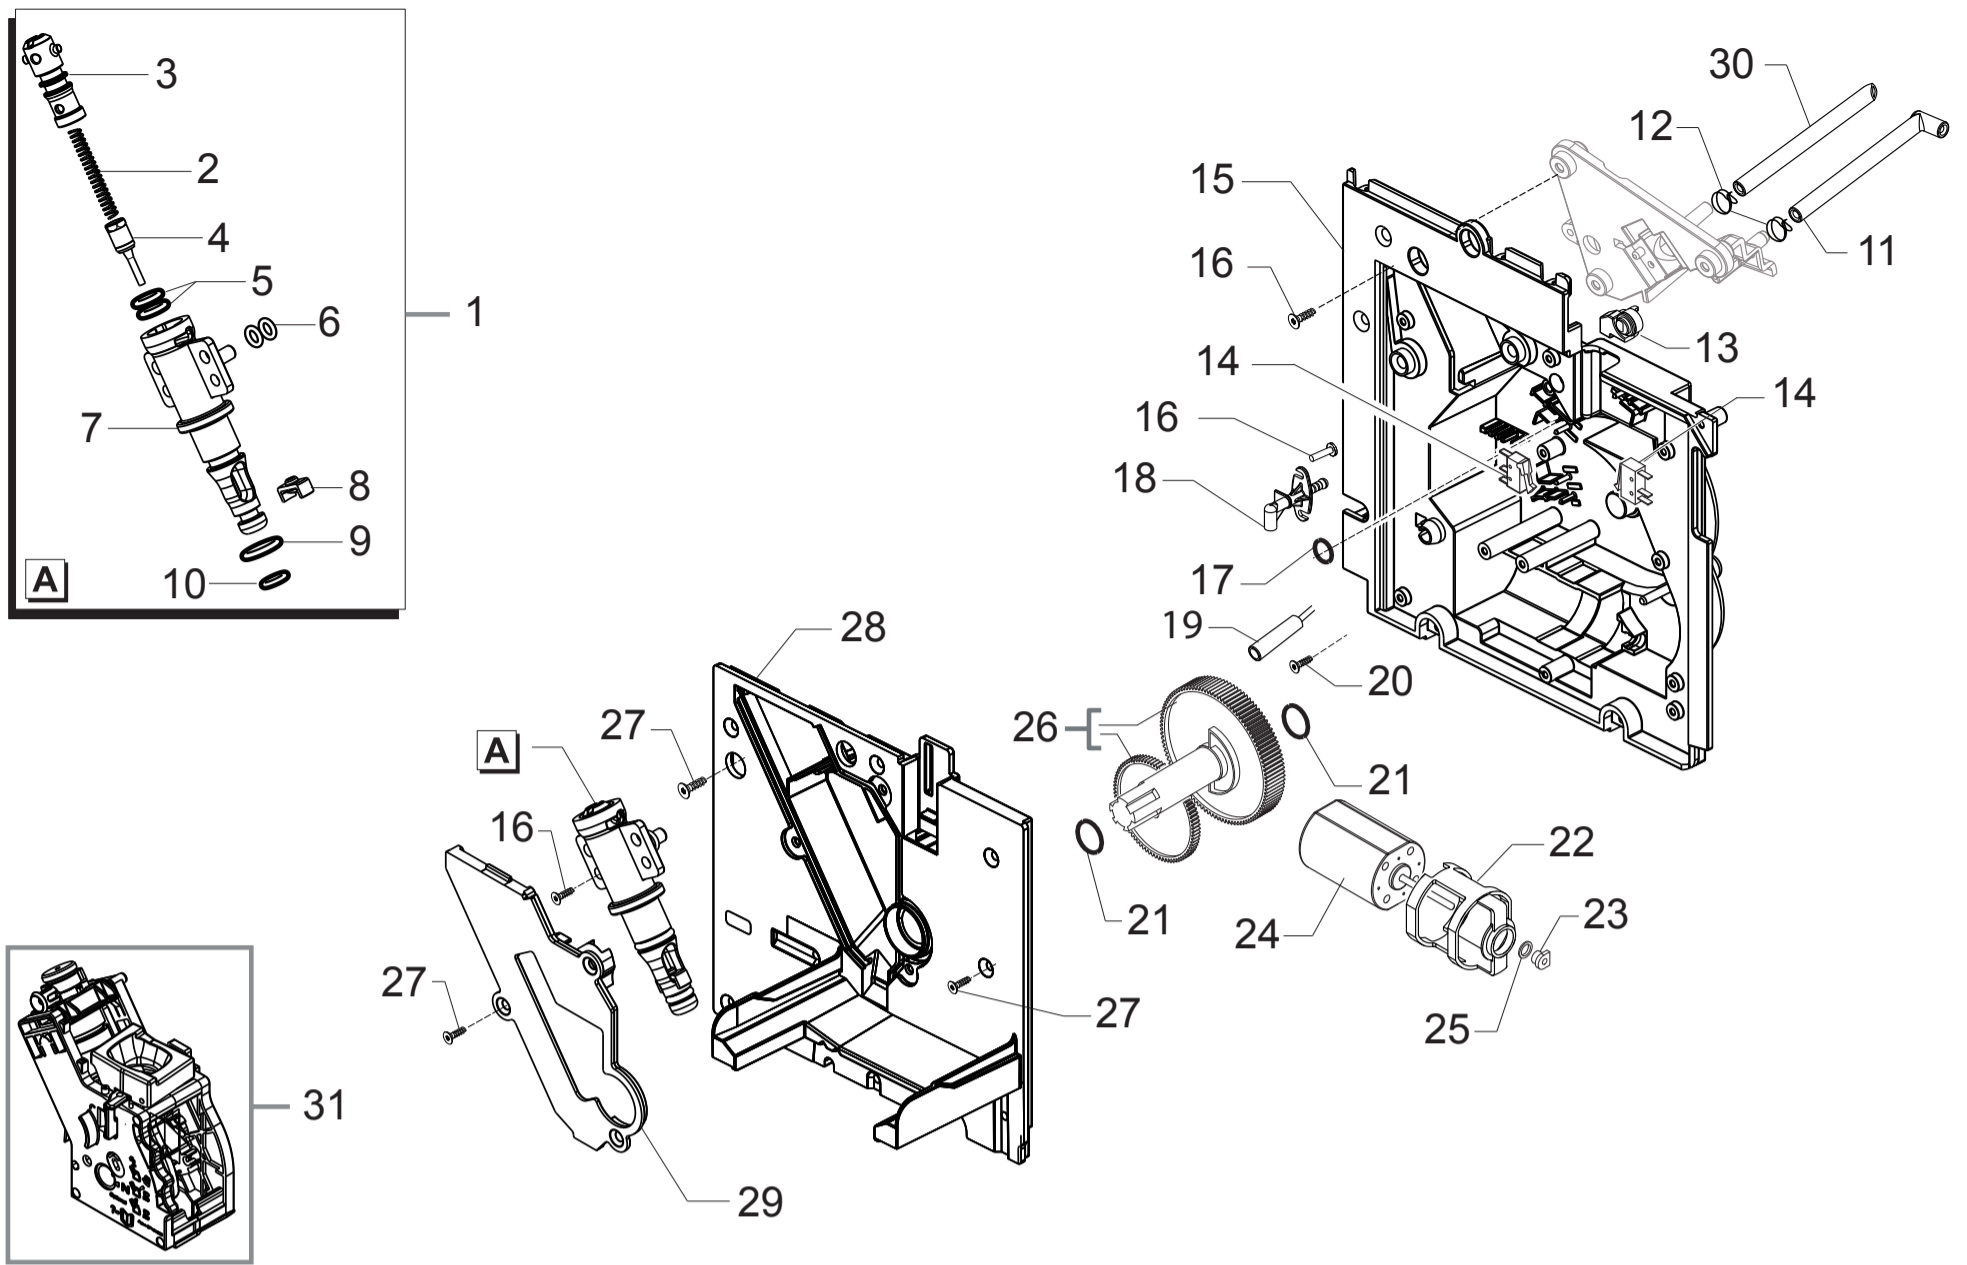

ENERGICA FOCUS

TABLE 7/9

POS	CODE	12NC	DESCRIPTION	NOTE	POS	CODE	12NC	DESCRIPTION	NOTE
01	11005060	996530002717	PIN V2 FOR BOILER P119 ASSY.						
02	9011.132	996530048874	SS SPRING FOR PIN						
03	11003820	996530001932	BLACK CAP V2 FOR PIN BOILER P119						
04	11009019	996530005183	TEA/BRASS PISTON L=20,9 ASSY.						
05	140324459	996530013508	OR ORM 0060-20 SILICONE PTFE/FDA						
06	140328059	996530013564	OR 2015 SILICONE PTFE/FDA						
07	11003801	996530001926	NAT.PIN V2 FOR BOILER P119						
08	11005099	996530002747	NATURAL CURSOR V2 FOR BOILER P119						
09	NM01.035	996530059399	OR ORM 0090-20 SILICONE						
10	NM01.057	996530059419	OR ORM 0050-20 IN SILICONE						
11	11012337	996530006375	WATER DRAIN CONNECTOR MYB9						
12	NV99.087	996530059836	BAND D=11/11,6						
13	11013514	996530006796	BLACK MOUNTING PLATE COVER SEAL MYB9						
14	NE05.038	996530058869	MICROSWITCH SAIA XCG5-81-P5						
15	11023064	996530007571	BLACK MOUNTING PLATE WITH PIN MDS ASSY.						
16	12000450	996530007819	SCREW TCB TORX 10 3,5X12 PLAST.ZN-N						
17	140325462	996530013526	OR ORM 0070-20 SILICONE						
18	11023055	996530007566	BLACK STEAM BLOWDOWN 90° CONNECTOR MDS						
19	11003661	996530001819	REED SENSOR MK3-1A66-BV16451						
20	129913902	996530013164	SCREW TCB TORX 10 3X12 PLAST.ZN-B						
21	9161.132	996530050569	MYLAR WASHER FOR RATIOMOTOR						
22	9121.044	996530049896	ANTIVIBRATION FOR MOTOR						
23	9121.046	996530049898	BRONZE SINTERED BUSH FOR MOTOR RATIOMOT.						
24	11005214	996530002796	MOTOR FOR RATIOMOTOR P124 ASSY.						
25	148380200	996530017424	BAKELIZZATE WASHER D=5,5						
26	20000900	996530009913	SPARES KIT GEARS FOR RATIOMOTOR V2						
27	12001860	996530072411	SCREW TSP TORX 10 3,5X14 PLAST.SS						
28	17000049	996530068009	BLACK COVER MOUNTING PLATE MDS						
29	142856550	996530015064	BLACK COVER FOR BOILER VAIN P119						
30	JS01.022	996530057357	SILICONE TUBE 5X10 60SH	IN ROLL					
31	11012810	996530006525	BLACK BREW UNIT 8GR.SBS MYB9						