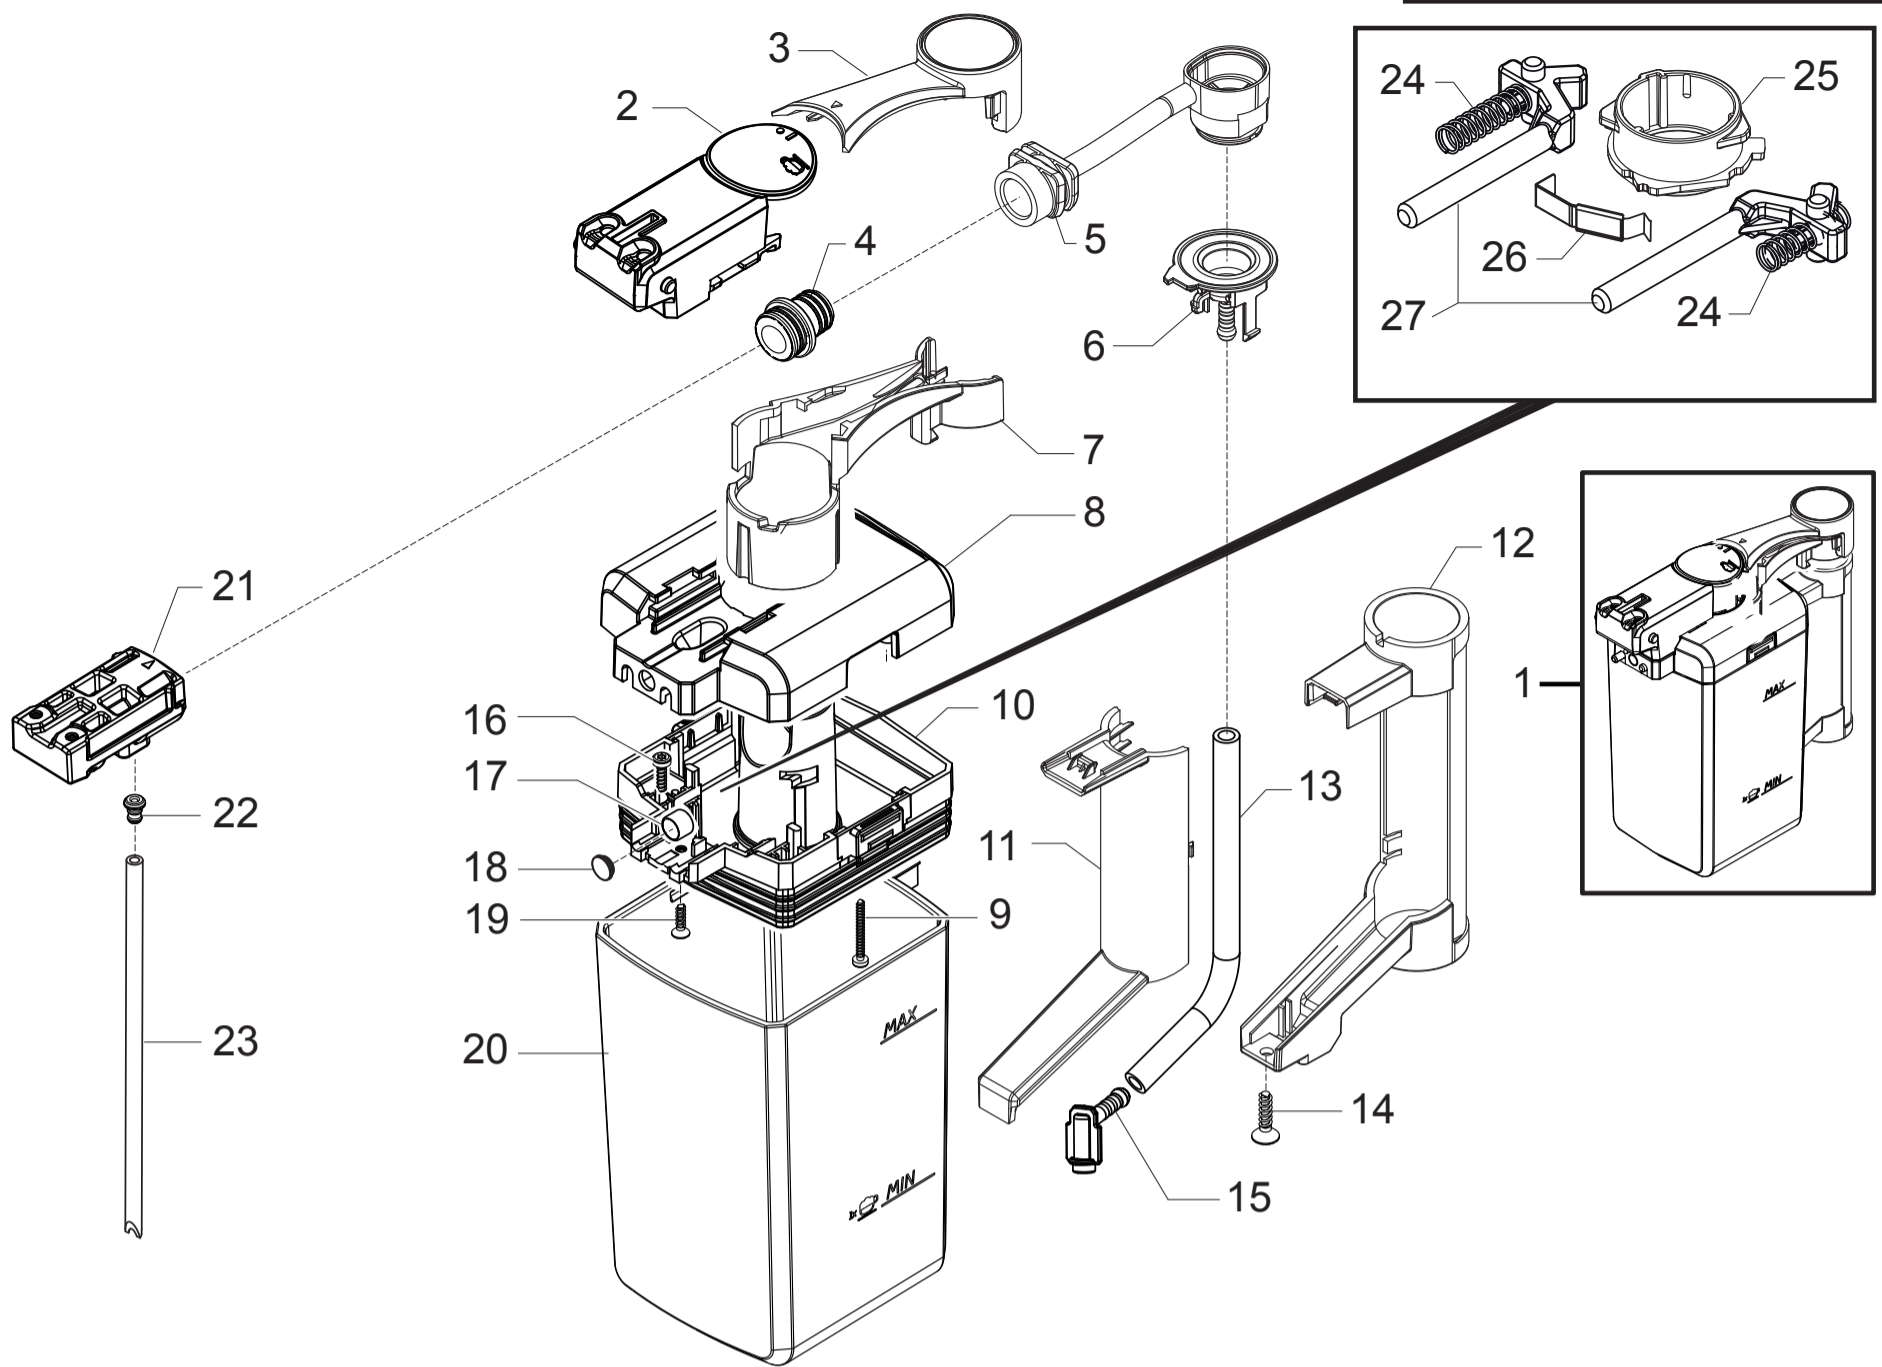

HD8852/01/09/47

Cod.10004217- 4235- 4387

POS	CODE	12NC	DESCRIPTION	NOTE	POS	CODE	12NC	DESCRIPTION	NOTE
01	11030610	996530072731	TRANSP-TXO/BLACK GEN.CARAFE MDS/P ASSY.						
02	11030112	996530073249	TXO/BLK CARAF.CAP.COVER V2 MYB9 ASSY.						
03	11029717	996530072611	TXO/BLK CARAF.UPPER DISP.SUPP.MDSE ASSY.						
04	11012812	996530006527	VENTURI TUBE FOR CAPPUCINATORE MYB9						
05	17001880	996530073248	BLACK CARAFE MILK DISPENSER TUBE V2 MDSE						
06	17001564	996530072547	BLACK UPPER TUBE CARAFE CONNECT.MDSE						
07	11029458	996530072634	TXO/BLK CARAFE LOWER DISPENSER SUPP.MDSE						
08	11030950	996530072575	MATT/BLACK UPPER COVER PART CARAFE MYB9						
09	12000550	996530007838	SCREW TCB TORX 10 3X25 PLAST.SS						
10	11021893	996530007192	BLACK LOWER COVER PART CARAFE MYB9 ASSY.						
11	11029472	996530072555	TXO/BLK CARAFE REAR PART HANDLE MDSE						
12	11030115	996530072773	TXO/BLK CARAFE FRONT PART HANDLE MDS/P						
13	149360200	996530018269	SILICONE TUBE 5X8 70SR	IN ROLL					
14	129911721	996530013137	SCREW TSP TORX 4X16 PLAST STEEL						
15	11013164	996530006669	BLACK LOWER TUBE CARAFE CONNECT.MYB9						
16	129910921	996530013128	SCREW TCB TORX 10 3X10 SS						
17	9161.111	996530050555	MAGNET FOR FLOAT SUPERAUT.						
18	11014016	996530006968	SS.INSERT FOR MAGNET MYB9						
19	12000895	996530007951	SCREW TSP TORX 10 3X10 PLAST.SS						
20	11024104	996530007705	TRANSP.CARAFE V3 S/SCREEN MYB9						
21	17000004	996530009557	BLK CARAFE CAPPUCIN.CASING W/CAPS MYB9						
22	17001076	996530072552	GREY MILK TUBE CONNECTOR MDSE						
23	11012814	996530067584	SILICONE TUBE 3,5X6 L=140 MM						
24	11013765	996530006849	STEEL SPRING FOR CARAFE LEVER MYB9						
25	17001728	996530072607	BLACK CAM FOR CARAFE LEVERS MDSE						
26	11013832	996530006873	CARAFE SPRING WITH INSERT MYB9 ASSY.						
27	17000131	996530067459	BLACK LEVER FOR CARAFE CAM V3 MYB9						

ENERGICA FOCUS

TABLE 5/9