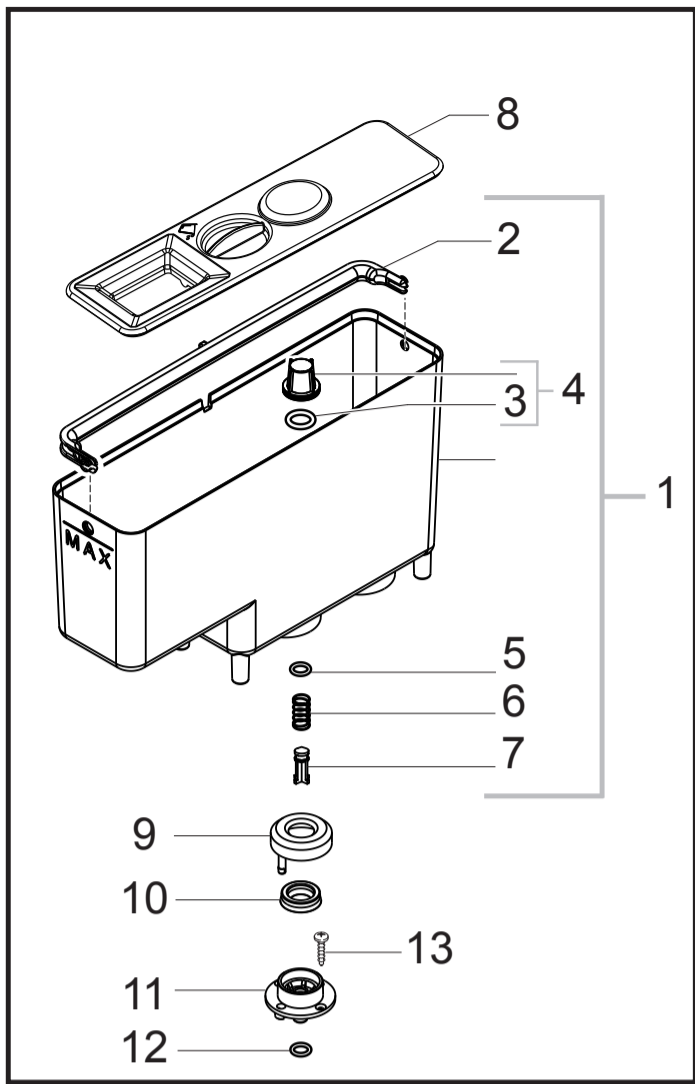

HD8852/01/09/47

Cod.10004217- 4235- 4387

POS	CODE	12NC	DESCRIPTION	NOTE	POS	CODE	12NC	DESCRIPTION	NOTE
01	11023037	996530007552	NAT/GREY WATER CONTAINER MDS ASSY.						
02	11023155	996530007587	BLACK WATER CONTAINER HANDLE MDS						
03	140328461	996530013571	OR ORM 0190-10 EPDM						
04	224640200	996530029115	WHITE WATER CONTAINER EXT.FILTER ASSY.	WITH PART.N°03					
05	140324362	996530013507	OR ORM 0060-30 SILICONE						
06	126764718	996530011626	SS WATER CONTAINER VALVE SPRING						
07	147660562	996530016894	GREY PISTON FOR WATER CONTAINER VALVE						
08	11023038	996530007553	NAT/GREY WATER CONTAINER LID MDS						
09	0701.031.150	996530044417	GREY WATER VALVE GACO DIM 14 SEAL COVER						
10	145842900	996530015823	NBR WATER CONT.VALVE GACO DIM14 SEAL						
11	0701.014.150	996530044404	GREY WATER VALVE GACO DIM 14 SEAL CONT.						
12	140320461	996530013446	OR ORM 0080-20 TERMOIL						
13	129535721	996530012898	SCREW TSP TORX 10 AB 3,5X9,5 SHEET SS						
14	11023044	996530007557	NAT/GRY BEAN COF.CONT.LID S/SCR.MDS ASSY						
15	149213059	996530018116	GREY CAP FOR KNOBS BEAN CONTAINER						
16	120350604	996530010768	SHAFT 6 UNI 7434						
17	11022951	996530007508	BLACK GRIND.ADJUSTMENT KNOB MDS						
18	17800430	996530073402	5POLES CONNECTOR MC SENSORS V2 MDS UL						
19	11023025	996530007543	SS DRIP TRAY GRATE MDS						
20	17000147	996530066732	BLACK GRATE SEAL V3 MYB9/H-P						
21	11023030	996530007545	BLACK DRIP TRAY COVER MDS						
22	17001492	996530072594	BLACK DRIP TRAY MDS/P ASSY.						
23	17000001	996530009554	RED FLOAT FOR DRIP TRAY MDS						
24	17000204	996530067529	BLACK REED SENSOR SUPPORT MDS