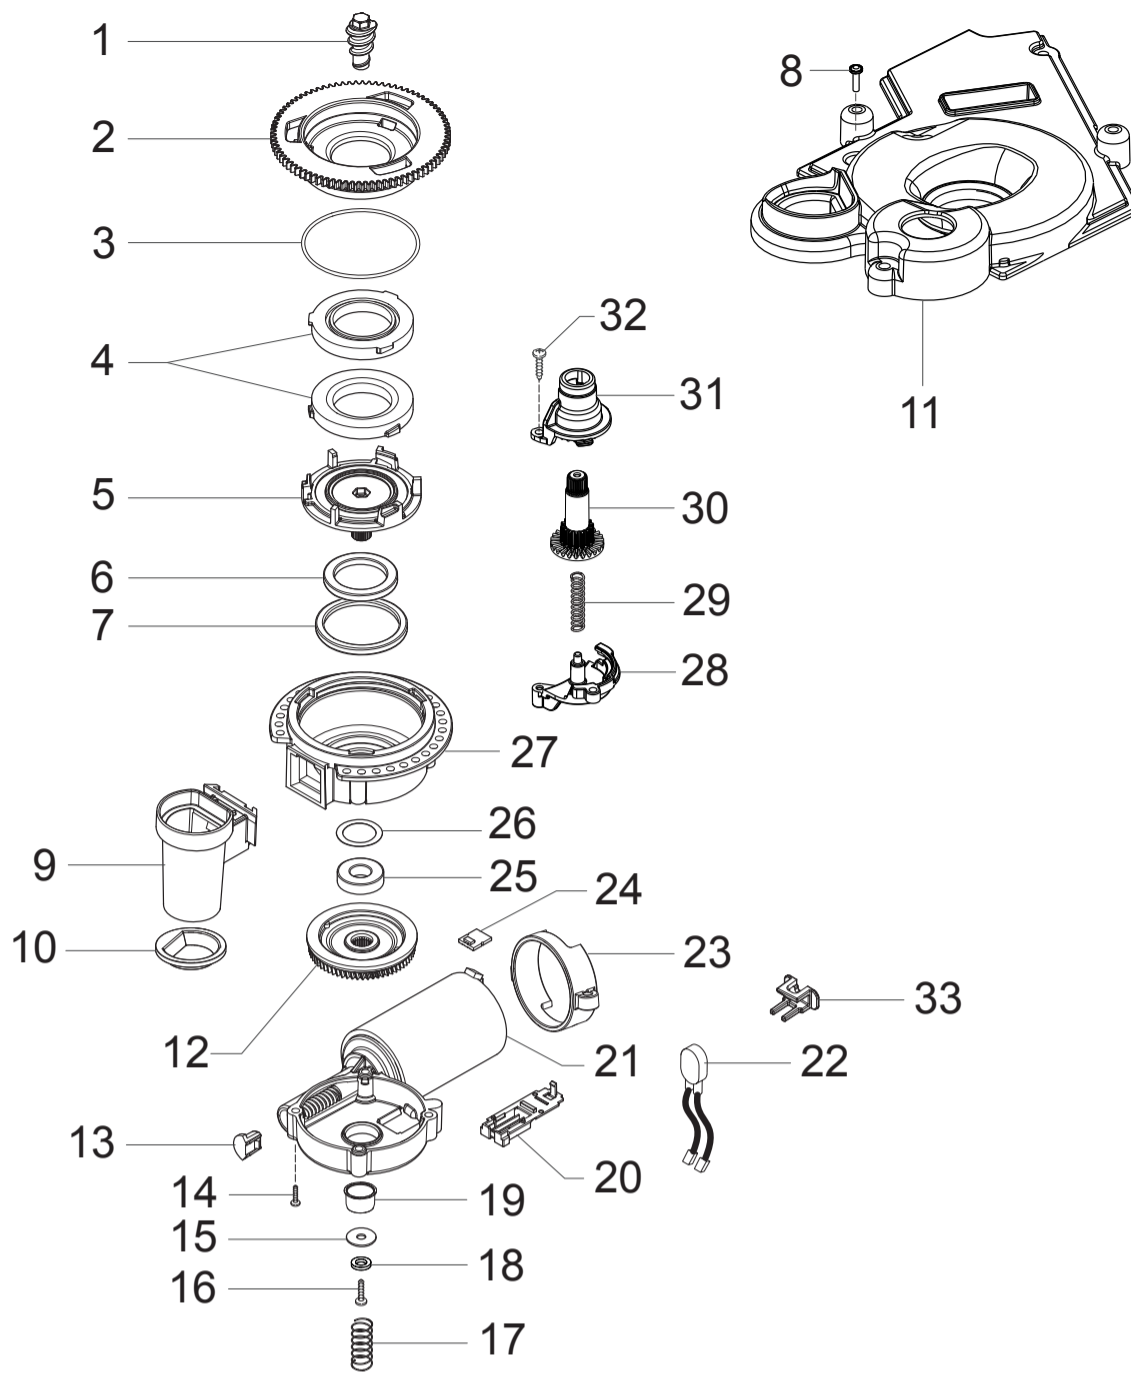

HD8852/01/09/47

Cod.10004217- 4235- 4387

POS	CODE	12NC	DESCRIPTION	NOTE	POS	CODE	12NC	DESCRIPTION	NOTE
01	11011205	996530005991	TEA ZAMA INCREASE SCREW GRINDER						
02	149198250	996530017951	BLK UPPER COFFEEGRINDER GRINDER SUPPORT						
03	140328960	996530013577	OR ORM 0530-15 NBR FDA						
04	146520100	996530016342	BAKED CLAY GRINDER 48X28						
05	149198350	996530017952	BLK LOWER COFFEEGRINDER GRINDER SUPPORT						
06	123030300	996530011183	AXIAL BEARING EKKO 342.35252						
07	140360500	996530013597	FELT RING 45,4X39,4X4						
08	12000450	996530007819	SCREW TCB TORX 10 3,5X12 PLAST.ZN-N						
09	11026355	996530068049	BLK GROUND COFF.OUTLET CONVEYOR V4 ASSY.						
10	11030459	996530072511	GRY GROUND COFFEE CONT.LOWER SEAL SMART1						
11	11023063	996530007569	COFFEE GRINDER SOUNDPROOFING COVER MDS						
12	226000300	996530029609	GEAR SX Z=38 FOR GRINDER MOTION ASSY.						
13	149214800	996530018139	MC V3 MOD=1,25 WORM SCREW CENTRING CAP						
14	129661702	996530012992	SCREW TCB TORX 3,5X30 PLAST.ZN-B						
15	128381902	996530012375	STEEL FLAT WASHER DI=4,3 DE=14 SP=1,5						
16	129574802	996530012928	SCREW TCB TORX 20 M4X30 ZN-B						
17	11000597	996530000376	COFFEE GRINDER SUPPORT SPRING P124						
18	128310402	996530012341	GALV.WASHER UNI 8842 A4						
19	11002873	996530001389	INSULATOR BUSH FOR GRINDER MOTOR P124						
20	149199050	996530017963	BLK SENSOR SUPPORT FOR COF.GRINDER MOTOR						
21	11000513	996530000317	MOTOR COFFEEGRINDER V3.1 ASSY.	230V					
	11000511	996530000315	MOTOR COFFEEGRINDER V3.1 ASSY.	120V					
22	17800040	996530009633	2POLES CONNECTOR GRINDER MOTOR MDS UL						
23	11000194	996530000115	BLACK COFFEEGRINDER MOTOR SUPPORT P124						
24	181540900	996530022784	ELECTR.BOARD WITH SENSOR HAL506 SF-K						
25	123030200	996530011182	RADIAL BEARING 61900.2RS1						
26	128381800	996530012374	STEEL CRINKLE WASHER 21,8X14X0,25						
27	142905450	996530015258	BLK UPPER BODY WITH COFFEE GROUND OUTLET						
28	11002613	996530001314	LOWER COFFEEGRINDER GEAR SUPPORT P124						
29	11002572	996530001308	COFFEEGRINDER REGULATION SPRING P124						
30	11003784	996530001907	COFFEE GRINDING ADJUSTMENT GEAR P0049						
31	11002508	996530001296	UPPER COFFEEGRINDER GEAR SUPPORT P124						
32	129914002	996530013165	SCREW TCB TORX 10 3,5X16 PLAST.ZN-B						
33	17001921	996530072477	BLK WIRING FIX INSERT FOR GRINDER BOARD						
	11023062	996530067517	GEN.COFFEE GRINDER MOTOR MDS ASSY.	230V					
	11025469	996530069907	GEN.COFFEE GRINDER MOTOR MDS ASSY.	120V					

ENERGICA FOCUS

TABLE 7/9