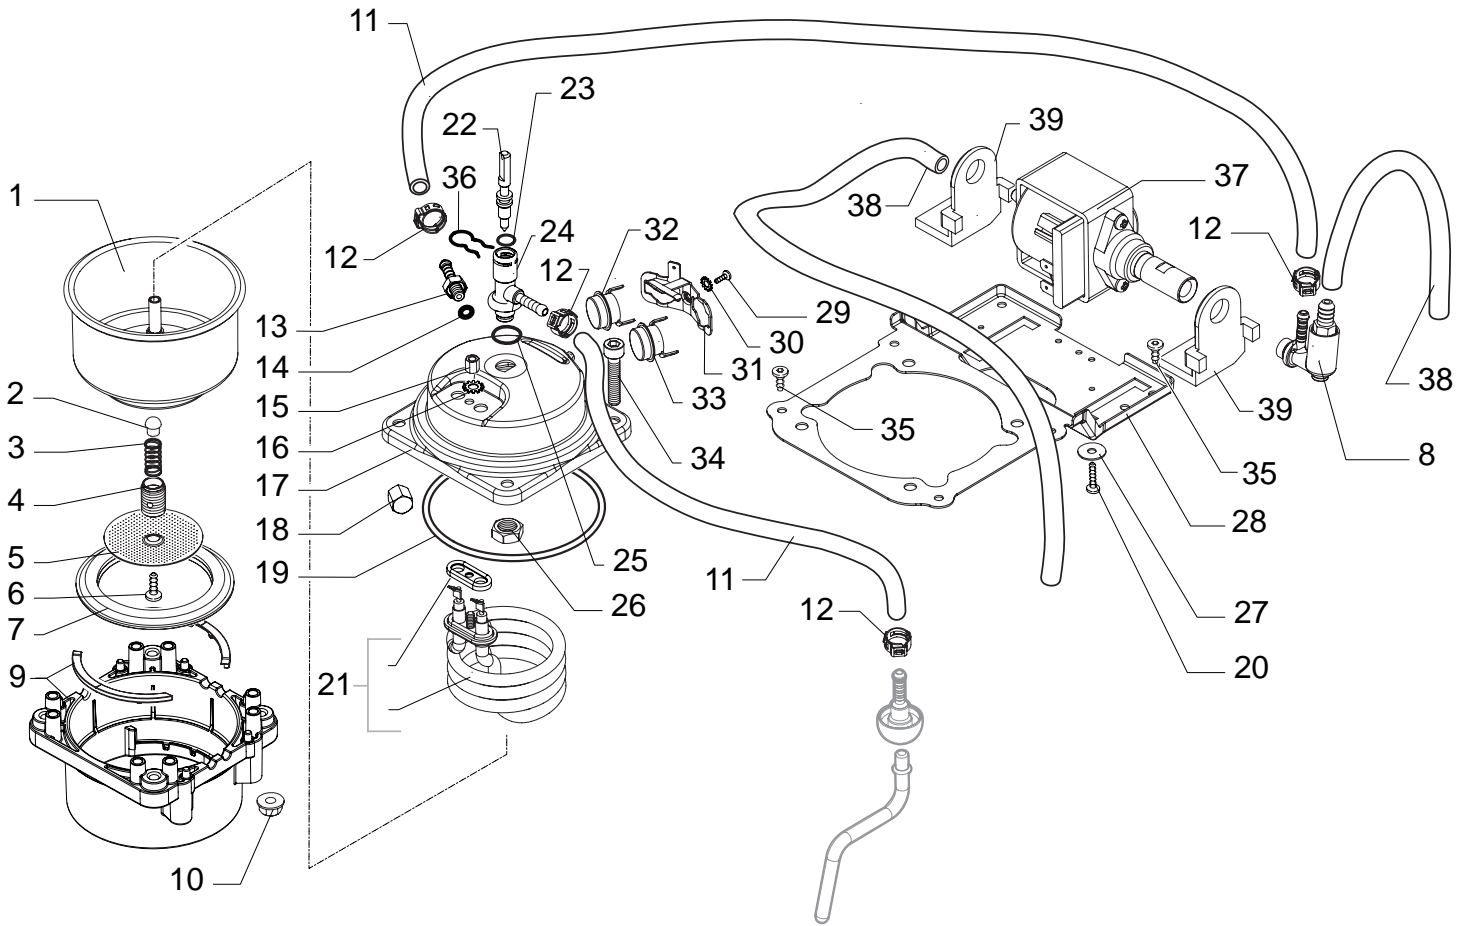

Saeco
INTERNATIONAL GROUP

NINA & NINA CAPPUCCINO PLUS V2

TABLE 1/2

Saeco SIN026X
INTERNATIONAL GROUP

Cod.10003090-3091-3107-08

Cod.10003115-3240-3253-3499-3510

POS	CODE	DESCRIPTION	NOTE	POS	CODE	DESCRIPTION	NOTE
01	11004588	LOWER BOILER CASING NEWGEN/BASE ASSY.		37	12000130	ULKA PUMP EP5/S GW	100V-50/60HZ
02	EF0012	SEAL FOR VALVE		38	JS01.022	SILICONE TUBE 5X10 60 SHORE	IN ROLL
03	EF0013	SPRING FOR BOILER VALVE		39	149205850	BLACK PUMP SUPPORT TYPE ULKA	
04	11000996	BRASS VALVE HOLD SCREW SS.BOILER NEWGEN					
05	11001471	PERCOLATOR DE =49,5 SS BOILER NEWGEN					
06	DI7987-5X8I	SCREW TSP M5X8 UNI 7688 DIN 965 INOX					
07	11004543	FILTERHOLD.SEAL SS.BOILER NEWGEN/BASE					
08	11004689	SAFETY VALVE 16-18 BAR P0049 ASSY.					
09	11005078	FILTERH.RETAINING RING SS.BOILER NEWGEN	100V-230V				
	11007503	FILTERH.RETAIN.RING SS.BOILER NEWGEN S/S	120V				
10	123270102	NUT M6 FLANGED TOOTHED BASE GALV					
11	16000380	5X8,9 SILICONE TUBE	IN ROLL				
12	12000892	OETIKER CLAMP D=9,5 16700004					
13	11000998	BRASS FAUCET CONNECTOR SS BOILER NEWGEN					
14	NM01.028	OR 106 IN SILICONE					
15	11001465	BRASS NUT FOR STAINL.STEEL NEWGEN BOILER					
16	128310402	GALV.WASHER UNI 8842 A4					
17	11001462	STAINL.STEEL UPPER BOILER CASING NEWGEN					
18	11001000	BRASS NOZZLE SS.BOILER NEWGEN					
19	12000087	OR METRIC 0850-30 IN SILICONE					
20	U109.013	SCREW AUT.TCB 3,5X13 DIN 7981 C					
21	11001002	HEAT ELEMENT SS.BOILER NEWGEN	230V-1000W				
	11004509	HEAT ELEMENT SS.BOILER NEWGEN	120V-1000W				
	11010419	HEAT ELEMENT SS.BOILER NEWGEN	100V-1000W				
22	11001003	BRASS FAUCET SHAFT SS.BOILER NEWGEN					
23	WGADM0041/031	OR 2018 IN VITON 70SH					
24	11000995	BRASS FAUCET SS BOILER NEWGEN					
25	140323062	OR 2043 IN SILICONE					
26	123390109	TEA/BRASS NUT 1/8 GAS H=6 CH=14					
27	U207.004	PLAIN WASHER 4,3X16 UNI 6592 GAL					
28	11005070	STEEL BOILER SUPPORT P236					
29	129821402	TCB SCREW M3X4 UNI 7687 ZNP					
30	128310304	WASHER UNI 8842 A3 BURNISHED					
31	11000994	THERMOST.FIXER SPRING SS.BOILER NEWGEN					
32	12000160	THERMOSTAT 95° US-622AXTDNO					
33	12000161	THERMOSTAT 127° US-622AXTDNO					
34	U023.022	SCREW TCEI M6,0X30 UNI 5931					
35	129912104	SCREW TORX 4X10 UNI 9786 GALVANIZED					
36	9011.144	FORK FOR TUBE D.4					
37	12000833	DEFOND PUMP P-50 A2P GW	230V 50HZ				
	12000142	ULKA PUMP EAP5/S	120V-60HZ				