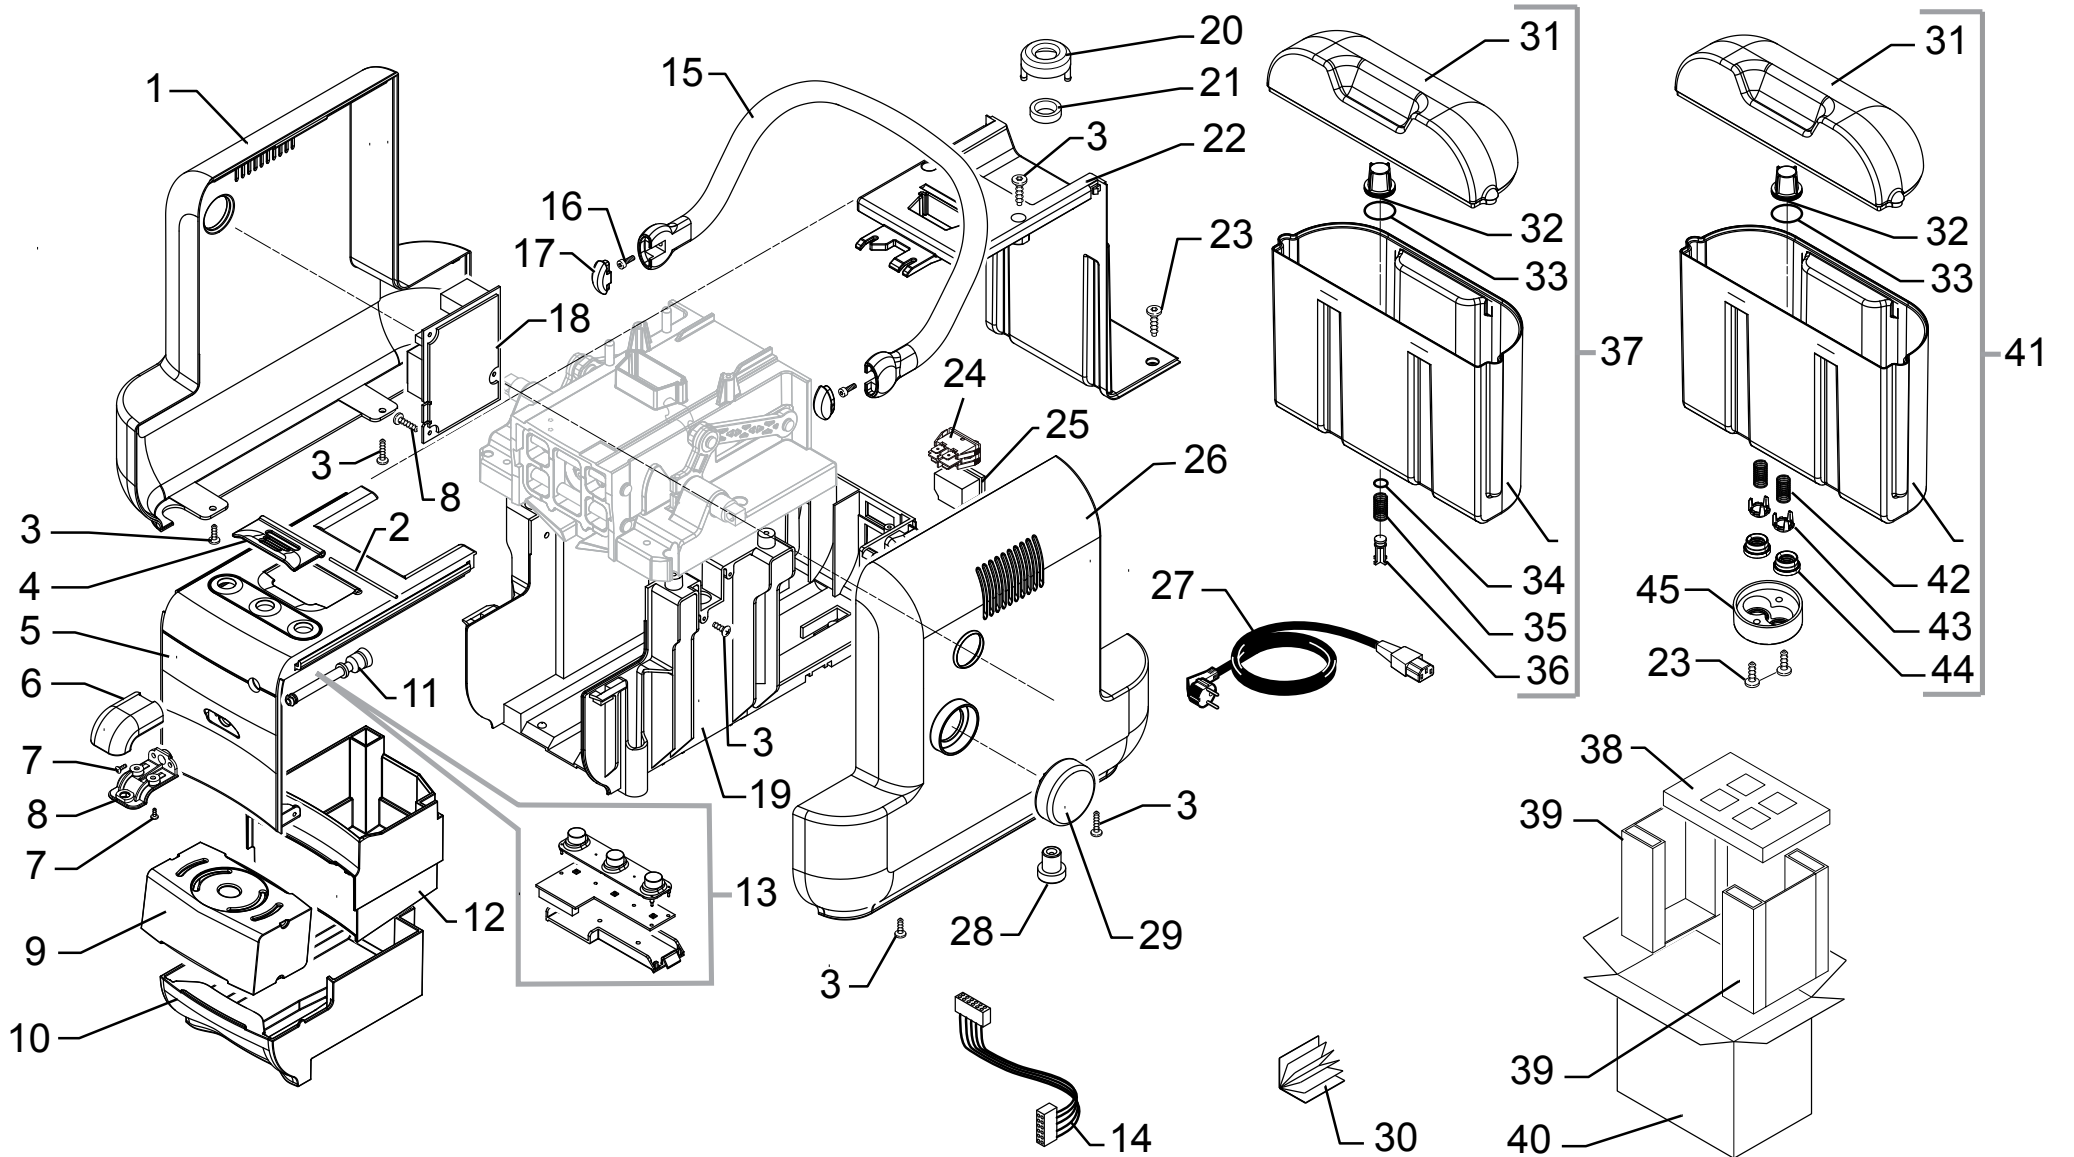

SIN029H

RI9577/01-03-07-08-09-23

Cod.10003162-63-64-69-3216-3672

POS	CODE	12NC	DESCRIPTION	NOTE	POS	CODE	12NC	DESCRIPTION	NOTE
30	15001917	996530009333	MANUAL SAE LV AMM V2 EO UP TO S.N. 9010SC10113974						
	15002629	996530068464	MANUAL SAE LV AMM V3 EO FROM S.N. 9010SC10113975						
31	11007426	996530004302	NAT/GREY WATER CONTAINER LID P604						
32	224640200	996530029115	WHITE WATER CONTAINER EXT.FILTER ASSY.	WITH PART. N°33					
33	140328461	996530013571	OR ORM 0190-10 EPDM						
34	140324362	996530013507	OR ORM 0060-30 SILICONE						
35	126764718	996530011626	SS WATER CONTAINER VALVE SPRING						
36	147660562	996530016894	GREY PISTON FOR WATER CONTAINER VALVE						
37	11007922	996530004634	NAT/GREY WATER CONTAINER P604 ASSY. UP TO S.N. 9011SC10103694						
38	13001094	996530008401	CARDBOARD BOX UPPER INSERT V2 P604 UP TO S.N. 9010SC10113974						
	13001298	996530068462	CARDBOARD BOX UPPER INSERT V3 P604 FROM S.N. 9010SC10113975						
39	13000529	996530008216	CARDBOARD BOX LATERAL INSERT P604						
40	13001296	996530068451	DISPLAY BOX 11L.SAE LV AMM PREMIUM V3						
	13001297	996530068454	DISPLAY BOX EO SAE LV AMM PREMIUM V3						
41	11025954	996530069897	NAT/GREY WATER CONTAINER V3 P604 ASSY. FROM S.N.9011SC10103695						
42	11003672	996530001831	SS SPRING FOR WATER CONTAIN.VALVE P0049						
43	11003673	996530001832	GREY WATER CONTAINER VALVE INSERT P0049						
44	11003671	996530001829	TRANSP.VALVE FOR WATER CONTAINER P0049						
45	17001019	996530069894	NAT/GREY WATER CONT.V3 CONNECT.RING P604