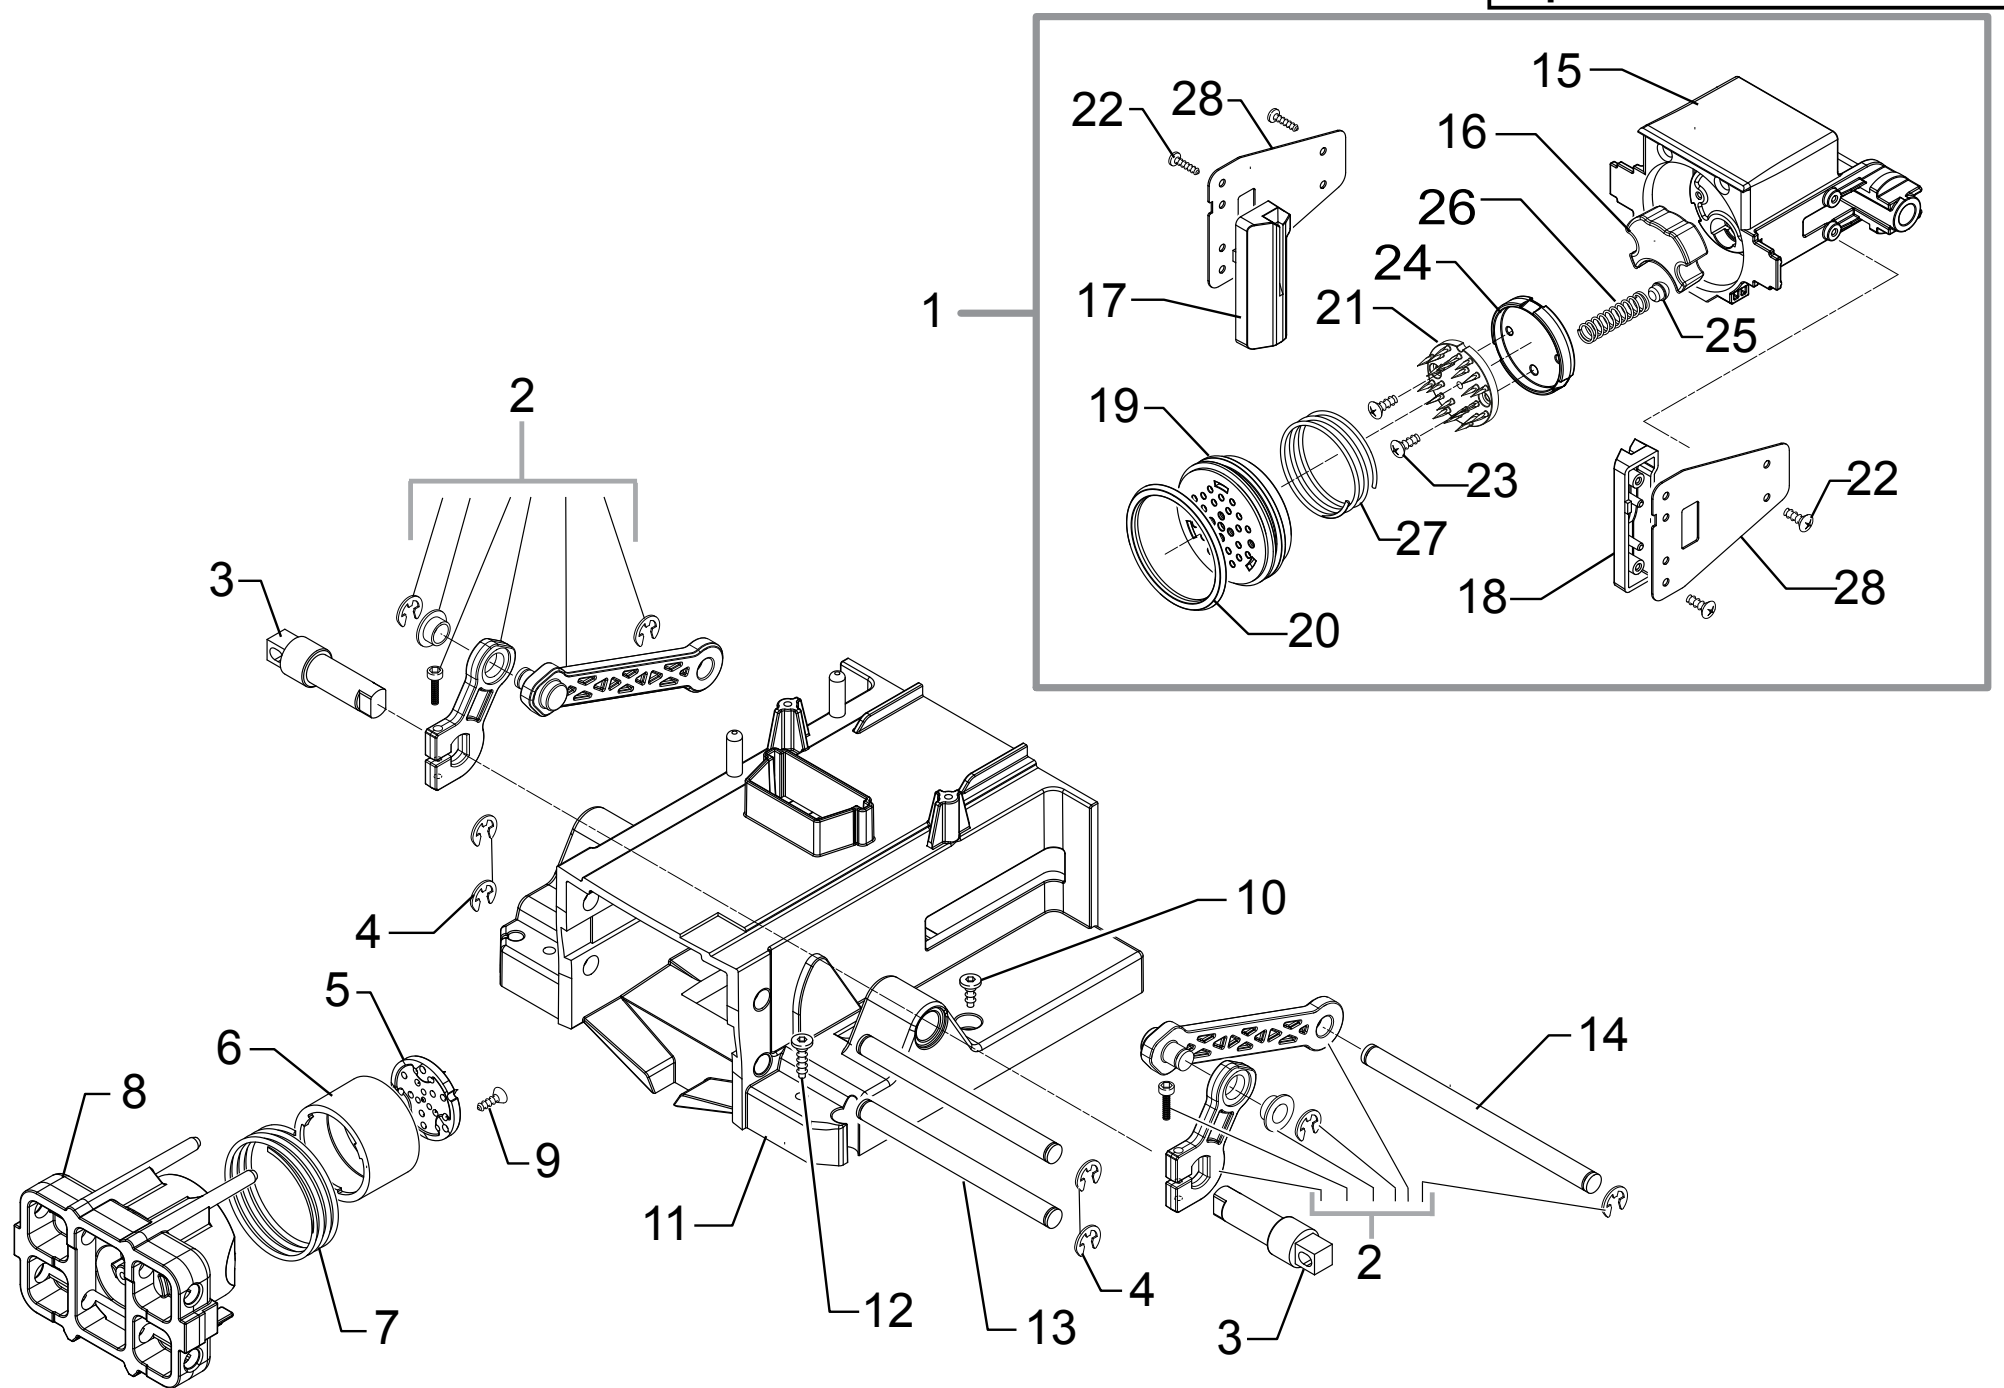

SIN029H

RI9577/01-03-07-08-09-23

Cod.10003162-63-64-69-3216-3672

POS	CODE	12NC	DESCRIPTION	NOTE	POS	CODE	12NC	DESCRIPTION	NOTE
01	-	-	ASSEMBLY NOT AVAILABLE - (ORDER SINGLE PARTS)						
02	20000940	996530009918	KIT SPARES BLACK CRANK MECH.MOVING P604						
03	11007486	996530004357	ZAMA PIN FOR HANDLE MECH.P604						
04	12000850	996530007927	LOCKING SHAFT RING D=6 UNI 7434						
05	11014278	996530007054	PEEK LB2-LB5UPPER DRILLING SUPPORT LB400						
06	11007467	996530004337	BLACK RING FOR MECH.FIX CHAMBER P604						
07	11007490	996530004362	SPRING FOR RING FIX CHAMBER MECH.P604						
08	11007466	996530004336	BLACK FIX CHAMBER FOR MECH.P604						
09	129912621	996530013149	SCREW PT KB 30X8 WN 1413 INOX A2						
10	129912104	996530013143	SCREW TCB TORX 20 4X10 PLAST.ZN-N						
11	11007427	996530004303	BLACK MECH.SUPPORT P604						
12	V411760	996530062566	SCREWS 3.9X16 TORX						
13	11007485	996530004356	STEEL PIN FOR FIX CHAMBER MECH.P604						
14	11007484	996530004355	STEEL PIN FOR MOVE CHAMBER MECH.P604						
15	11024783	996530073489	L-F/BRASS-BLK MOVE CHAMBER FOR MECH.P604						
16	11007942	996530004652	WHITE CAP FOR MECH.MOVE CHAMBER P604						
17	11007469	996530004339	BLACK MECH.CAPSULE LEFT SUPPORT P604						
18	11007480	996530004352	BLACK MECH.CAPSULE RIGHT SUPPORT P604						
19	11008232	996530073491	DRILLING CASE OVERMOULDED V2 P604						
20	11010119	996530073492	BLK LIP SEAL FOR CASE OVERMOULDED P604						
21	149198000	996530017948	COFFEE CAPS.LOWER DRILLING SUPPORT LAV.						
22	U110.010	996530061921	SCREW AUT.TCB 2,9X6,5 DIN 7981 F						
23	129910921	996530013128	SCREW TCB TORX 10 3X10 SS						
24	11007481	996530004353	BLACK ADAPTER FOR MOVE CHAMBER MECH.P604						
25	149450588	996530018311	65SH SILICONE BOILER SEALING VALVE						
26	11009642	996530073493	SPRING VALVE FOR MECH.MOVE CHAMBER P604						
27	126772418	996530011709	COFF.CAPSULE EXPELLER PISTON SPRING LAV.						
28	11007482	996530004354	STEEL FOR CAPSULE RETAINING MECH.P604