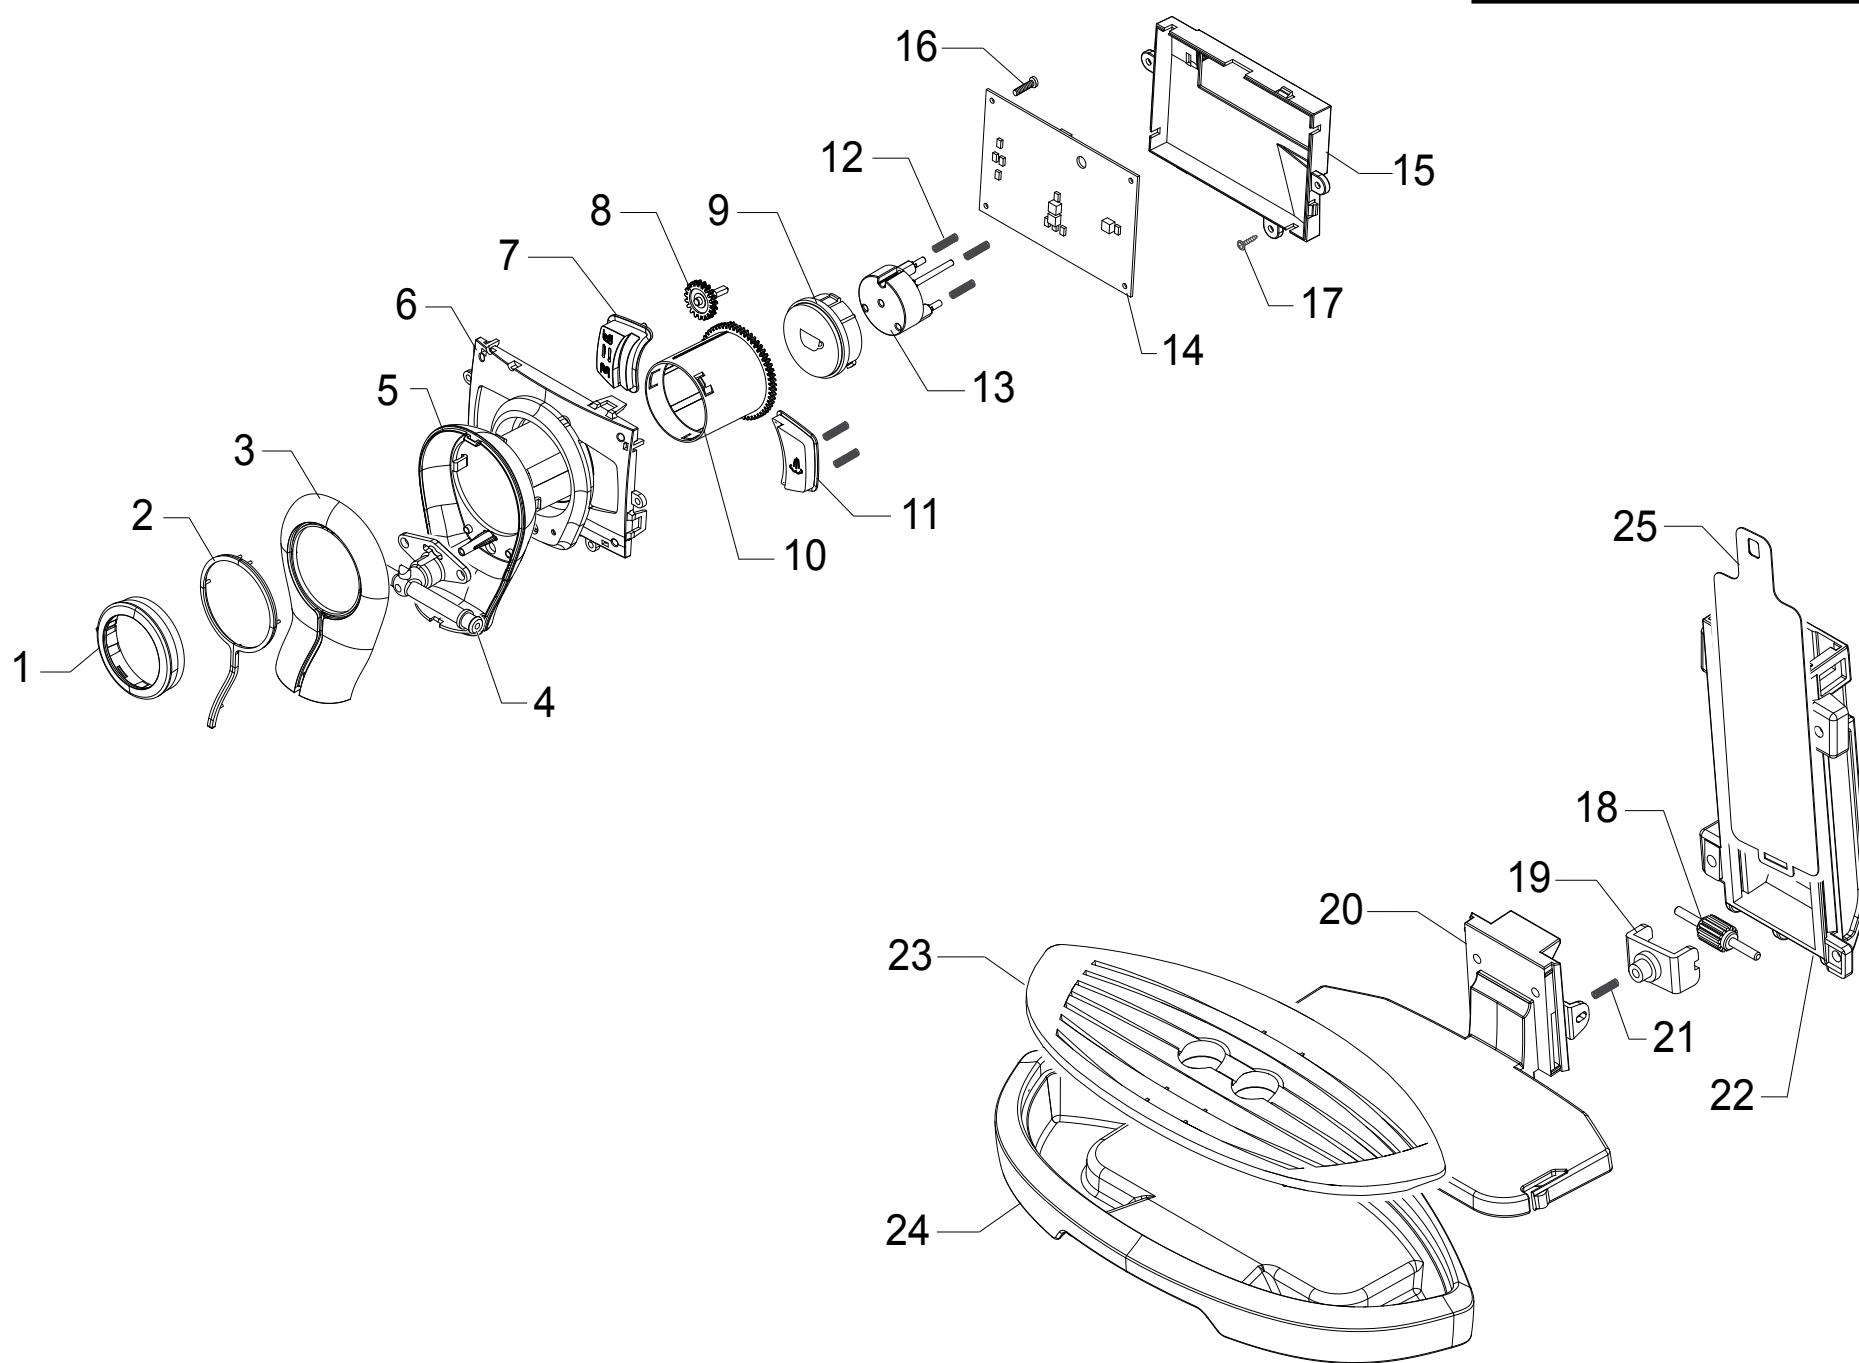

Saeco
INTERNATIONAL GROUP

SUP0310

RI9752/01/02/31/32
RI9752/41/43/48

Cod.10002740-46-96-97-98-99-2804-2855-56
Cod.10002857-79-10002900-29-38-3074-75

POS	CODE	12NC	DESCRIPTION	NOTE	POS	CODE	12NC	DESCRIPTION	NOTE
01	11011220	996530005994	SPECCH.COFF.HEIGHT REGULATION NUT P0049						
	11004100	996530002042	CHROM.COFFEE HEIGHT REGULATION NUT P0049						
02	11001788	996530001022	AMBRA COFFEE DISPENSER LENS P0049						
03	11011223	996530005996	SPEC.FRONT COFF.DISPENS.COVER S/SC.P0049						
04	11001772	996530001015	BLACK COFFEE DISPENSER INNER TUBE P0049						
05	11011221	996530005995	SPECCH.REAR COF.DISPENSER COVER P0049						
06	11011224	996530005997	SPECCHIATO FRONT CPU CARD SUPPORT P0049						
07	11001351	996530000768	BLACK ALLARMS BUTTON P0049						
08	11001320	996530000752	BLACK GEAR Z=19 P0049						
09	11004388	996530002267	CARBONA COFFEE BUTTON S/SCR.P0049/A						
10	11001314	996530000751	BLACK SUPPORT FOR RING NUT P0049						
11	11001353	996530000771	BLACK STEAM BUTTON P0049						
12	11001363	996530000781	SS BUTTONS SPRING P0049						
13	11001334	996530000757	BLACK COFFEE BUTTON SPACER P0049/A						
14	20003340	996530010152	KIT SPARES CPU+SW V2 P0049 ASSY. UP TO S/N. TW901249599456						
	20007210	996530073293	KIT SPARES CPU+SW SB P0049 ASSY. FROM S/N. TW901249599457						
15	11001299	996530000734	BLACK REAR CPU CARD SUPPORT P0049.						
16	129913202	996530013156	SCREW TCB TORX 10 3X8 PLAST.ZN-B						
17	12000450	996530007819	SCREW TCB TORX 10 3,5X12 PLAST.ZN-N						
18	11001758	996530001002	PIN WITH BLACK INSERT P0049 ASSY.						
19	11001335	996530000758	BLACK DRIP TRAY PIN INSERT P0049						
20	17002054	996530072781	BLACK DRIP TRAY SUPPORT V2 P0049						
21	11001364	996530000782	SS DRIP TRAY MOVE SPRING P0049						
22	11001294	996530000728	BLACK DRIP TRAY GUIDE P0049						
23	11011128	996530005981	SPECCHIATO DRIP TRAY GRATE P0049						
24	11009633	996530005476	CARBONA DRIP TRAY P0049						
25	11007037	996530004003	SPECCHIATO DRIP TRAY PROTECTION V2 P0049						

Saeco
INTERNATIONAL GROUP

ODEA GO V2

TABLE 2/5