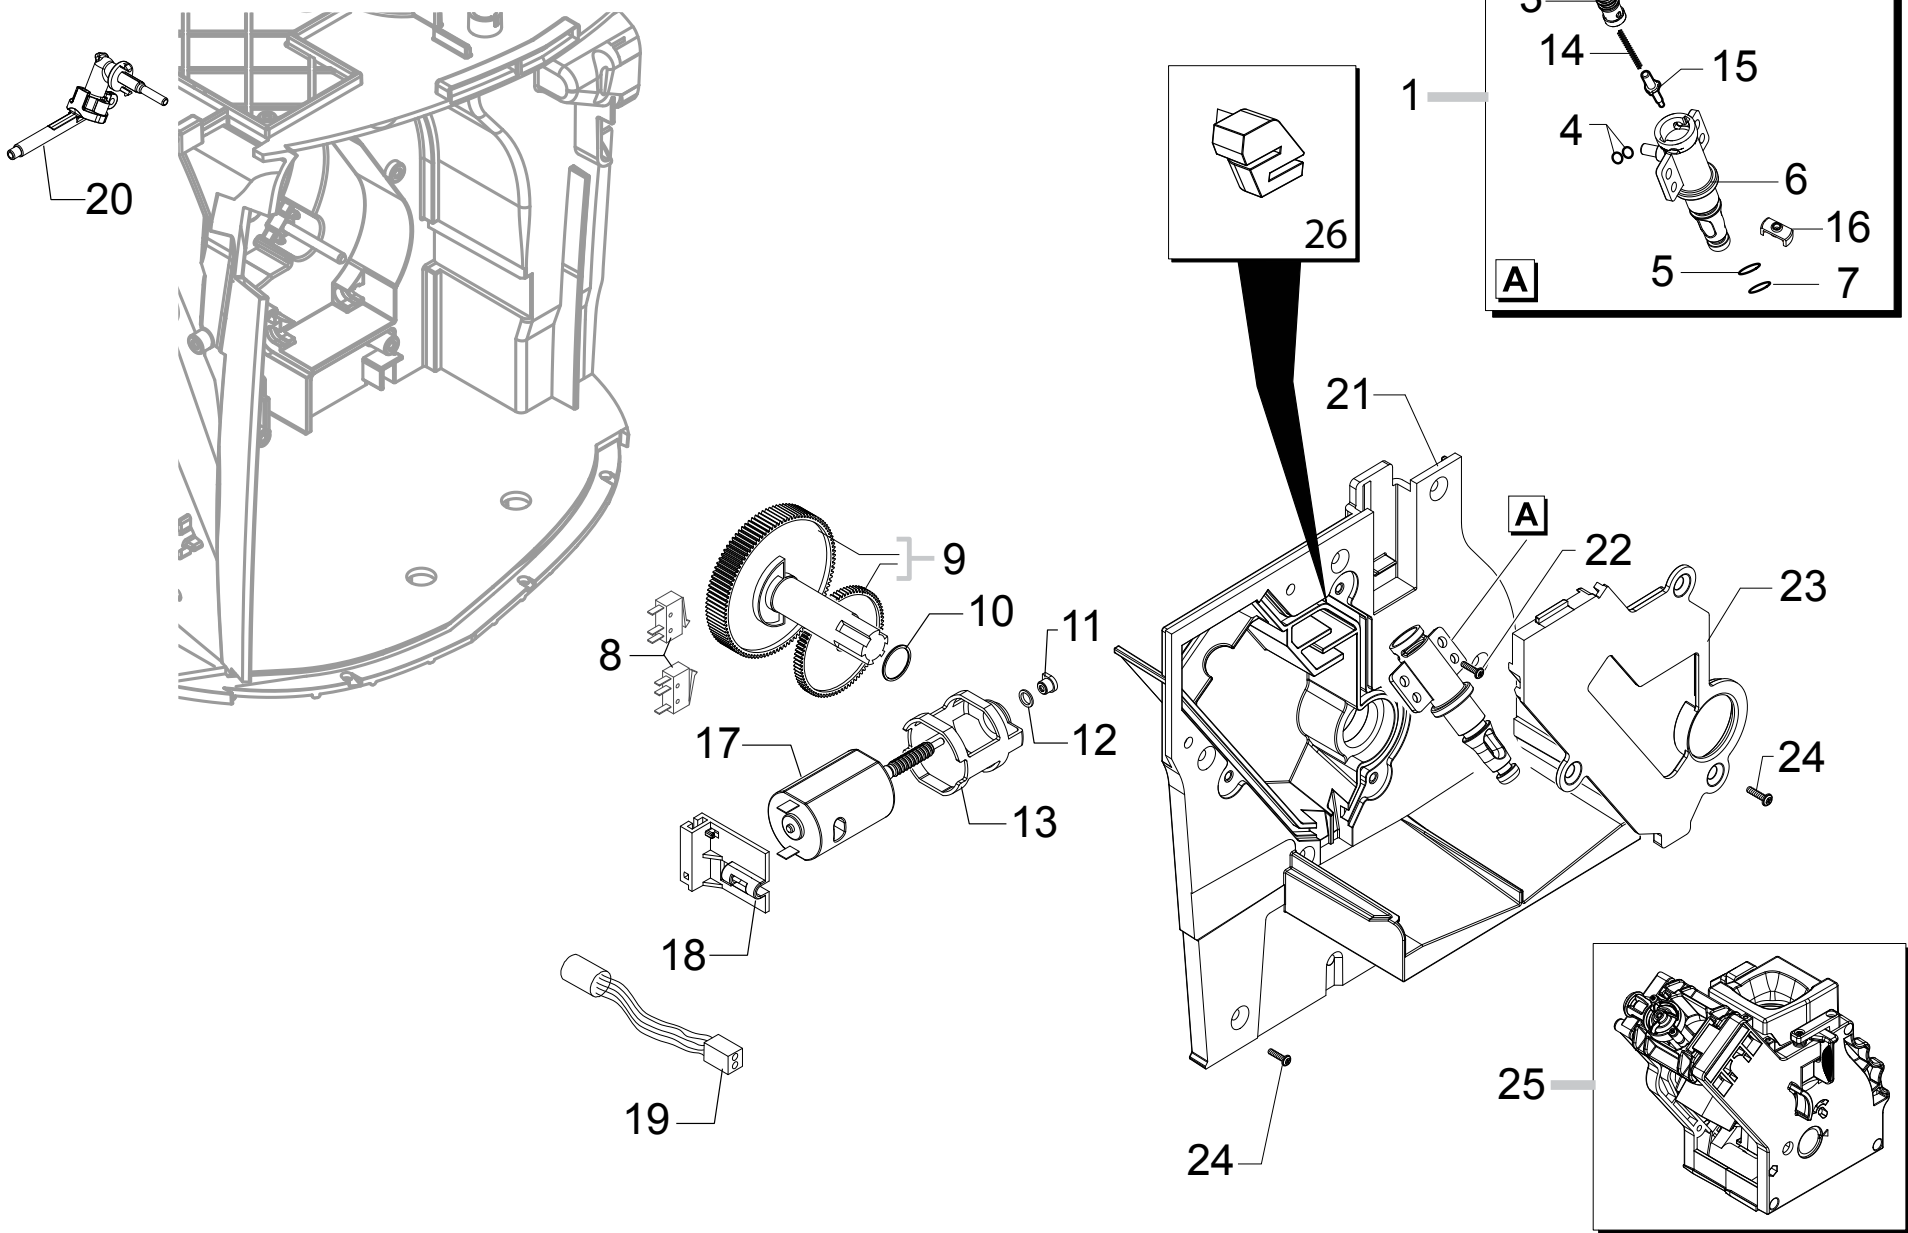

Saeco
INTERNATIONAL GROUP

SUP0310

RI9752/01/02/31/32
RI9752/41/43/48

Cod.10002740-46-96-97-98-99-2804-2855-56
Cod.10002857-79-10002900-29-38-3074-75

POS	CODE	12NC	DESCRIPTION	NOTE	POS	CODE	12NC	DESCRIPTION	NOTE
01	11005060	996530002717	PIN V2 FOR BOILER P119 ASSY.						
02	140324459	996530013508	OR ORM 0060-20 SILICONE PTFE/FDA						
03	11003820	996530001932	BLACK CAP V2 FOR PIN BOILER P119						
04	140328059	996530013564	OR 2015 SILICONE PTFE/FDA						
05	NM01.035	996530059399	OR ORM 0090-20 SILICONE						
06	11003801	996530001926	NAT.PIN V2 FOR BOILER P119						
07	NM01.057	996530059419	OR ORM 0050-20 IN SILICONE						
08	NE05.038	996530058869	MICROSWITCH SAIA XCG5-81-P5						
09	20000900	996530009913	SPARES KIT GEARS FOR RATIOMOTOR V2						
10	9161.132	996530050569	MYLAR WASHER FOR RATIOMOTOR						
11	9121.046	996530049898	BRONZE SINTERED BUSH FOR MOTOR RATIOMOT.						
12	148380200	996530017424	BAKELIZZATE WASHER D=5,5						
13	9121.044	996530049896	ANTIVIBRATION FOR MOTOR						
14	9011.132	996530048874	SS SPRING FOR PIN						
15	11009019	996530005183	TEA/BRASS PISTON L=20,9 ASSY.						
16	11005099	996530002747	NATURAL CURSOR V2 FOR BOILER P119						
17	11005214	996530002796	MOTOR FOR RATIOMOTOR P124 ASSY.						
18	11001331	996530000754	BLACK DUMP BOX MICROSWITCH SUPPORT P0049						
19	11003661	996530001819	REED SENSOR MK3-1A66-BV16451						
20	20006884	996530067764	KIT COUNTER PISTON+COFF.DISP.VALVE P0049 UP TO S/N.9008SA40436654						
	11010544	996530005801	COFFEE DISPENSING VALVE V4 P0049 ASSY. FROM S/N. 9008SA40436655						
21	11006337	996530003482	BLACK COVER MOUNTING PLATE P0049 ASSY.						
	11009287	996530005378	BLACK COVER MOUNTING PLATE P0049 ULASSY						
22	129914002	996530013165	SCREW TCB TORX 10 3,5X16 PLAST.ZN-B						
23	11001312	996530000748	BLACK COVER FOR BOILER VAIN P0049						
	11009284	996530005375	BLACK COVER FOR BOILER VAIN P0049 UL						
24	129914102	996530013166	SCREW TSP TORX 10 3,5X12 PLAST.ZN-B						
25	11002145	996530001182	BLACK BREW UNIT 8GR/SBS P124 SEE EXP. COD.E90042' B9LHD5 ; 9 UP TO S/N.9008SA40436654						
25	11012382	996530006384	BLACK BREW UNIT 8GR.5BAR P0057 SEE EXP. COD.E90067' @ GHD5 ; 9 FROM S/N.9008SA40436655						
26	11022216	996530007256	BLACK MOUNTING PLATE COVER PROTECT.P0049						

Saeco
INTERNATIONAL GROUP

ODEA GO V2

TABLE 5/5