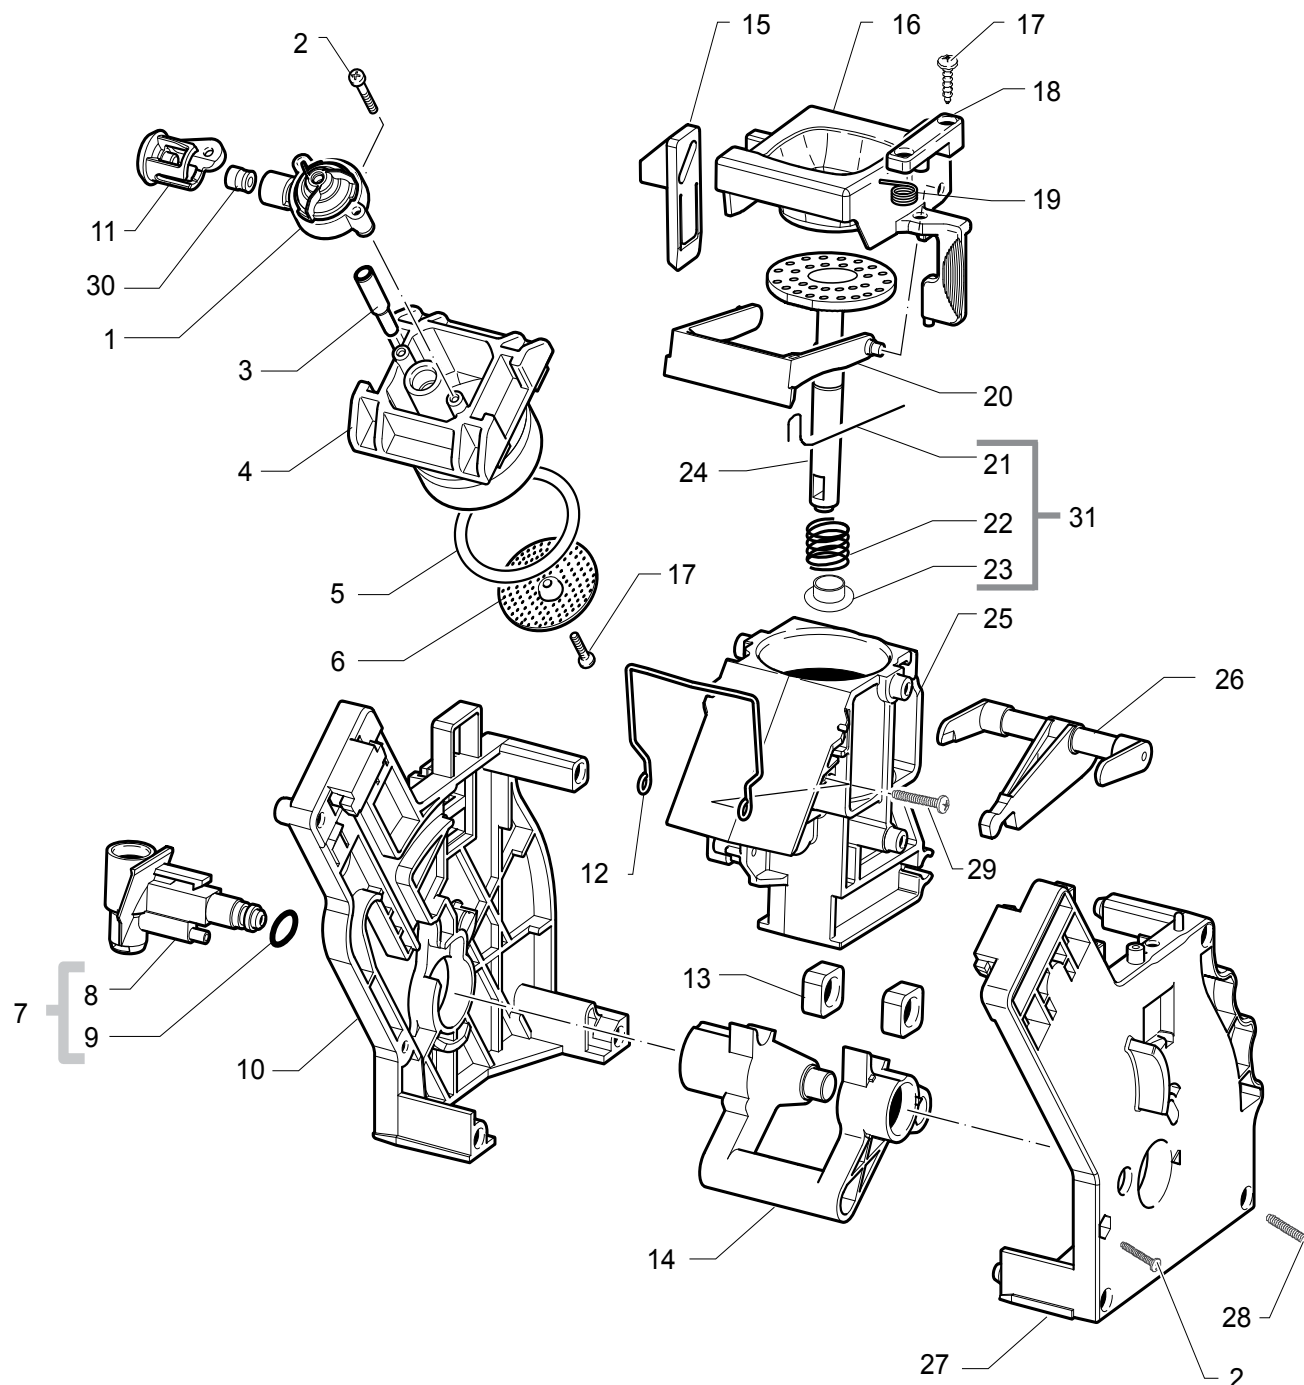

Saeco
INTERNATIONAL GROUP

GRUPPO CAFFE' PRIMEA-TALEA-ODEA

Cod. 11002145

POS	CODE	12NC	DESCRIPTION	NOTE	POS	CODE	12NC	DESCRIPTION	NOTE
01	11010660	996530005823	SBS VALVE STD ASSY.						
02	12000550	996530007838	SCREW TCB TORX 10 3X25 PLAST.SS						
03	11009276	996530005372	BLK COUNTER PISTON TUBE BREW UNIT S0053						
04	11001840	996530001046	BLACK COUNTER PISTON BREW UNIT 8GR.P124						
05	NM01.044	996530059406	OR ORM 0320-40 SILICONE PTFE/FDA						
06	9161.268	996530050709	PERCOLATOR DE=35,8 ELFO						
07	20000440	996530009825	BLACK WATER INLET SLEEVE BREW UNIT ASSY.						
08	9161.064.050	996530050488	BLACK WATER INLET SLEEVE BREW UNIT ROYAL						
09	NM02.007	996530059441	OR 2025 IN TERMOIL						
10	9161.375.050	996530050832	BLACK BREW UNIT REAR PLATE SMART						
11	145899250	996530016147	BLK COFFEE CONNECTION BREW UNIT P124						
12	11001556	996530000898	SS BREW UNIT SPRING H=49 SMART						
13	9161.094.150	996530050541	GREY BREW UNIT DRILLED BLOCK						
14	9161.066.050	996530050492	BLACK BREW UNIT ELBOW SHAFT M5000						
15	9161.373.050	996530050827	BLACK BREW UNIT COUPLING PLATE SMART						
16	149261350	996530018241	BLACK HOPPER DOSER BREW UNIT SMART1						
17	12000895	996530007951	SCREW TSP TORX 10 3X10 PLAST.SS						
18	9161.374.050	996530050829	BLK BREWUNIT HOPPER BLOCKING PLATE SMART						
19	9161.378	996530050838	SS HOPPER SPRING FOR BREW UNIT SMART						
20	11004161	996530002096	BLACK SCRAPER FOR BREW UNIT M5000						
21	9161.046	996530050455	SS SCRAPER SPRING FOR BREW UNIT						
22	9161.198	996530050627	SS.8GR.BREW UNIT PISTON SPRING						
23	9161.191	996530050618	WHITE 8GR.-12GR.BREW UNIT PISTON BUSH						
24	11003077	996530001451	BLK BREW UNIT INTEGRAL PISTON 8GR.ASSY.						
25	11003075	996530001448	BLACK COFFEE CONTAINER BREW UNIT P124						
26	11003078	996530001452	BLACK CONNECTING ROD BREW UNIT 8GR.						
27	11005920	996530003228	BLACK BREW UNIT FRONT PLATE S/SCR.SMART						
28	12000897	996530007953	SCREW TCB TORX 10 3,5X20 PLAST.SS						
29	129912521	996530013148	SCREW TCB TORX 10 3,5X14 PLAST.SS						
30	145857962	996530016004	BLACK COFFEE CONNECTOR INSERT SEAL P124						
31	11023086	996530007577	BLK 8GR.BREW UNIT NTEGR.PISTON GEN.ASSY.						
1000	11002145	996530001182	BLACK BREW UNIT 8GR/SBS P124						

Saeco
INTERNATIONAL GROUP

GRUPPO CAFFE' P124 SBS 8 GR. NERO

TABLE 1/1