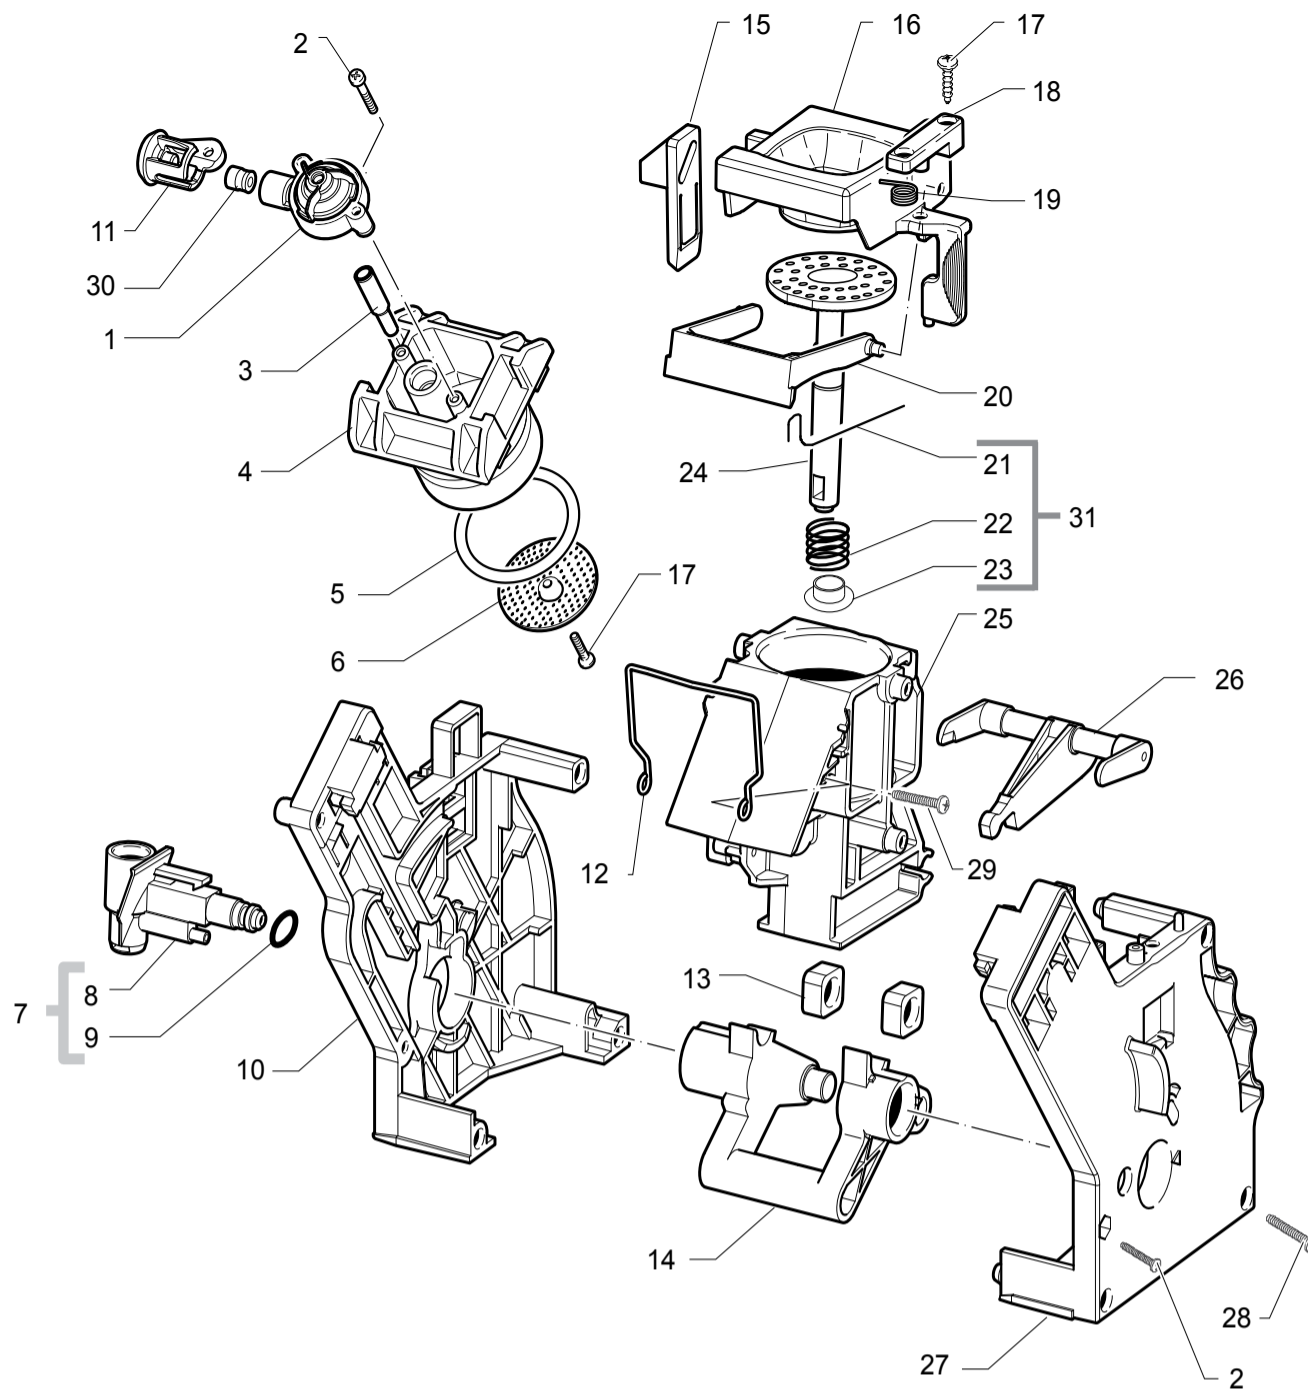

Saeco
INTERNATIONAL GROUP

GRUPPO CAFFE' PRIMEA-TALEA-ODEA

Cod. 11002145

POS	CODE	12NC	DESCRIPTION	NOTE	POS	CODE	12NC	DESCRIPTION	NOTE
01	11010660	996530005823	SBS VALVE STD ASSY.						
02	12000550	996530007838	SCREW TCB TORX 10 3X25 PLAST.SS						
03	11009276	996530005372	BLK COUNTER PISTON TUBE BREW UNIT S0053						
04	11001840	996530001046	BLACK COUNTER PISTON BREW UNIT 8GR.P124						
05	NM01.044	996530059406	OR ORM 0320-40 SILICONE PTFE/FDA						
06	9161.268	996530050709	PERCOLATOR DE=35,8 ELFO						
07	20000440	996530009825	BLACK WATER INLET SLEEVE BREW UNIT ASSY.						
08	9161.064.050	996530050488	BLACK WATER INLET SLEEVE BREW UNIT ROYAL						
09	NM02.007	996530059441	OR 2025 IN TERMOIL						
10	9161.375.050	996530050832	BLACK BREW UNIT REAR PLATE SMART						
11	145899250	996530016147	BLK COFFEE CONNECTION BREW UNIT P124						
12	11001556	996530000898	SS BREW UNIT SPRING H=49 SMART						
13	9161.094.150	996530050541	GREY BREW UNIT DRILLED BLOCK						
14	9161.066.050	996530050492	BLACK BREW UNIT ELBOW SHAFT M5000						
15	9161.373.050	996530050827	BLACK BREW UNIT COUPLING PLATE SMART						
16	149261350	996530018241	BLACK HOPPER DOSER BREW UNIT SMART1						
17	12000895	996530007951	SCREW TSP TORX 10 3X10 PLAST.SS						
18	9161.374.050	996530050829	BLK BREWUNIT HOPPER BLOCKING PLATE SMART						
19	9161.378	996530050838	SS HOPPER SPRING FOR BREW UNIT SMART						
20	11004161	996530002096	BLACK SCRAPER FOR BREW UNIT M5000						
21	9161.046	996530050455	SS SCRAPER SPRING FOR BREW UNIT						
22	9161.198	996530050627	SS.8GR.BREW UNIT PISTON SPRING						
23	9161.191	996530050618	WHITE 8GR.-12GR.BREW UNIT PISTON BUSH						
24	11003077	996530001451	BLK BREW UNIT INTEGRAL PISTON 8GR.ASSY.						
25	11003075	996530001448	BLACK COFFEE CONTAINER BREW UNIT P124						
26	11003078	996530001452	BLACK CONNECTING ROD BREW UNIT 8GR.						
27	11005920	996530003228	BLACK BREW UNIT FRONT PLATE S/SCR.SMART						
28	12000897	996530007953	SCREW TCB TORX 10 3,5X20 PLAST.SS						
29	129912521	996530013148	SCREW TCB TORX 10 3,5X14 PLAST.SS						
30	145857962	996530016004	BLACK COFFEE CONNECTOR INSERT SEAL P124						
31	11023086	996530007577	BLK 8GR.BREW UNIT NTEGR.PISTON GEN.ASSY.						
1000	11002145	996530001182	BLACK BREW UNIT 8GR/SBS P124						

Saeco
INTERNATIONAL GROUP

GRUPPO CAFFE' P124 SBS 8 GR. NERO

TABLE 1/1