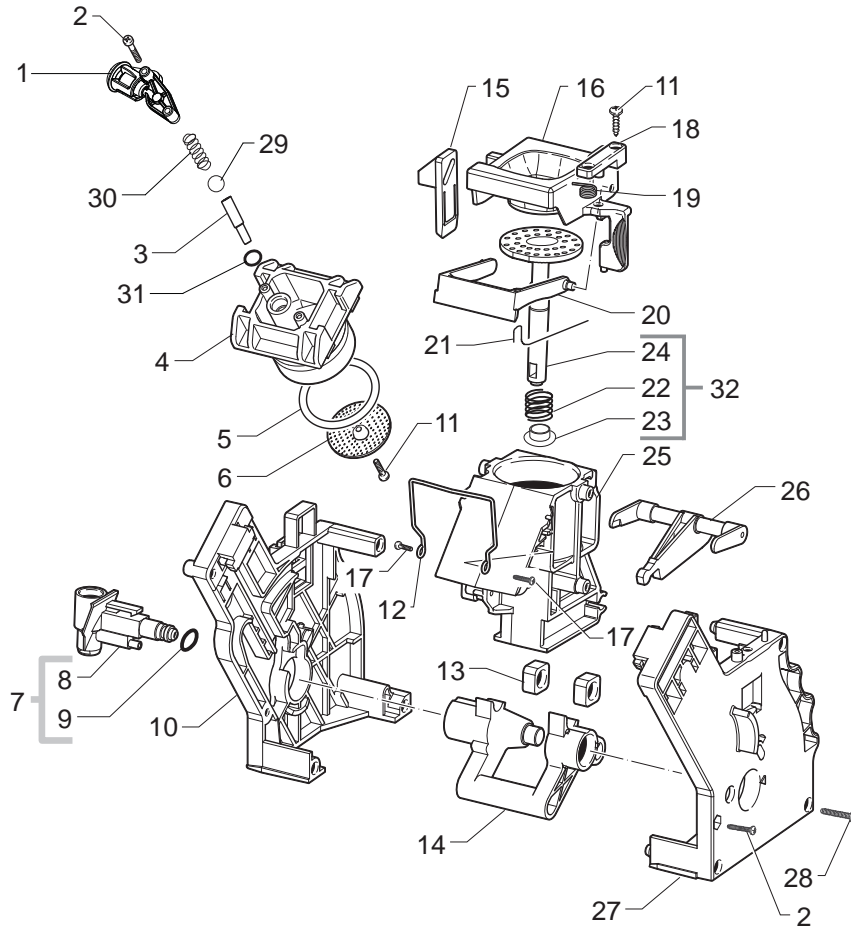

Saeco
INTERNATIONAL GROUP

Cod. 11012382

POS	CODE	12NC	DESCRIPTION	NOTE	POS	CODE	12NC	DESCRIPTION	NOTE
01	11009362	996530005415	BLK COF.OUTLET SLEEVE BREW UNIT S0053 AS						
02	12000550	996530007838	SCREW TCB TORX 10 3X25 PLAST.SS						
03	11009276	996530005372	BLK COUNTER PISTON TUBE BREW UNIT S0053						
04	11001840	996530001046	BLACK COUNTER PISTON BREW UNIT 8GR.P124						
05	NM01.044	996530059406	OR ORM 0320-40 SILICONE PTFE/FDA						
06	9161.268	996530050709	PERCOLATOR DE=35,8 ELFO						
07	20000440	996530009825	BLACK WATER INLET SLEEVE BREW UNIT ASSY.						
08	9161.064.050	996530050488	BLACK WATER INLET SLEEVE BREW UNIT ROYAL						
09	NM02.007	996530059441	OR 2025 IN TERMOIL						
10	9161.375.050	996530050832	BLACK BREW UNIT REAR PLATE SMART						
11	12000895	996530007951	SCREW TSP TORX 10 3X10 PLAST.SS						
12	11001556	996530000898	SS BREW UNIT SPRING H=49 SMART						
13	9161.094.050	996530050539	BLACK BREW UNIT DRILLED BLOCK						
14	9161.066.050	996530050492	BLACK BREW UNIT ELBOW SHAFT M5000						
15	9161.373.050	996530050827	BLACK BREW UNIT COUPLING PLATE SMART						
16	149261350	996530018241	BLACK HOPPER DOSER BREW UNIT SMART1						
17	129912521	996530013148	SCREW TCB TORX 10 3,5X14 PLAST.SS						
18	9161.374.050	996530050829	BLK BREWUNIT HOPPER BLOCKING PLATE SMART						
19	9161.378	996530050838	SS HOPPER SPRING FOR BREW UNIT SMART						
20	11004161	996530002096	BLACK SCRAPER FOR BREW UNIT M5000						
21	9161.046	996530050455	SS SCRAPER SPRING FOR BREW UNIT						
22	9161.198	996530050627	SS.8GR.BREW UNIT PISTON SPRING						
23	9161.191	996530050618	WHITE 8GR.-12GR.BREW UNIT PISTON BUSH						
24	11003077	996530001451	BLK BREW UNIT INTEGRAL PISTON 8GR.ASSY.						
25	11003075	996530001448	BLACK COFFEE CONTAINER BREW UNIT P124						
26	11003078	996530001452	BLACK CONNECTING ROD BREW UNIT 8GR.						
27	11005920	996530003228	BLACK BREW UNIT FRONT PLATE S/SCR.SMART						
28	12000897	996530007953	SCREW TCB TORX 10 3,5X20 PLAST.SS						
29	9991.168	996530051874	GLASS SPHERE D.5 MM						
30	11012095	996530006305	SS COFFEE UNIT CONTERPISTON SPRING S0053						
31	140328761	996530013575	OR ORM 0060-15 TERMOIL						
32	11023086	996530007577	BLK 8GR.BREW UNIT NTEGR.PISTON GEN.ASSY.						
	11012382	996530006384	BLACK BREW UNIT 8GR.5BAR P0057						

Saeco
INTERNATIONAL GROUP

BLACK BREW UNIT 8 GR.5 BAR

TABLE 1/1