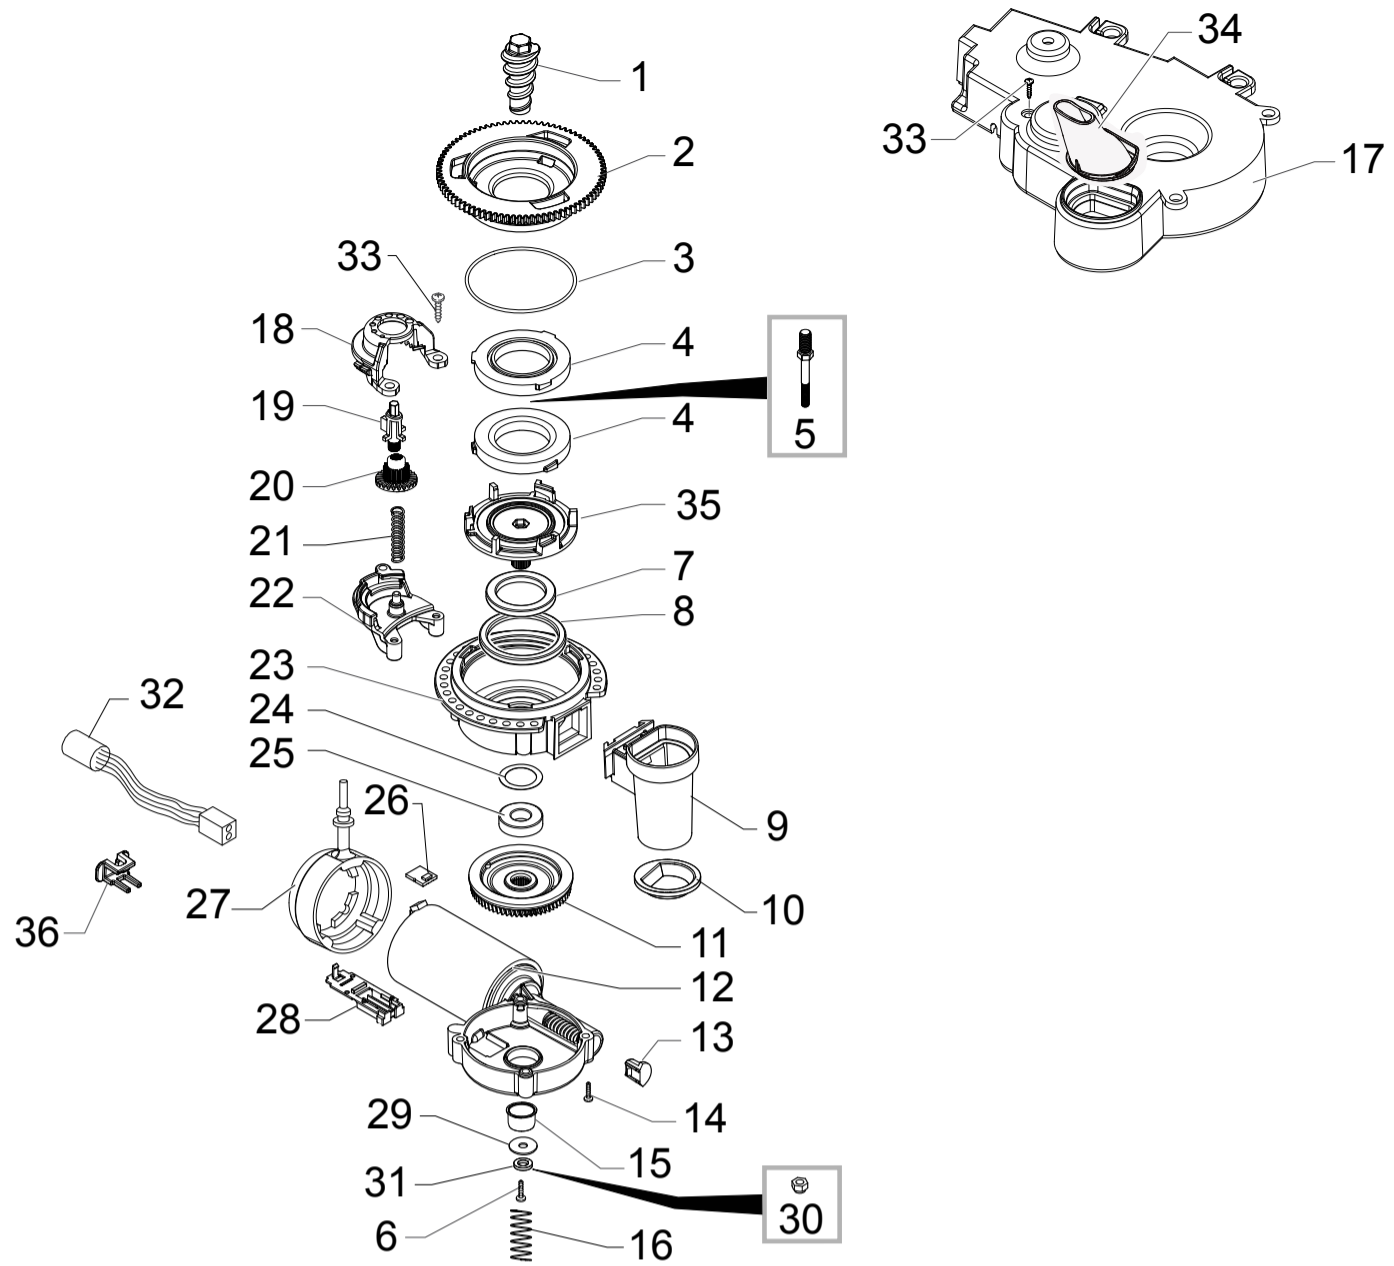

Saeco SUP031OR
INTERNATIONAL GROUP

RI9753/47-RI9754/01-02-21-22-41
RI9754/43-47-RI9755/21-22-47-
RI9757/01-03-47

Cod.10002687-88-89-2743-44-45-2805-06-07
Cod.10002808-09-25-30-36-37-58-59-2962-
Cod.10003059-82-3222-3490-3695-3872-3960