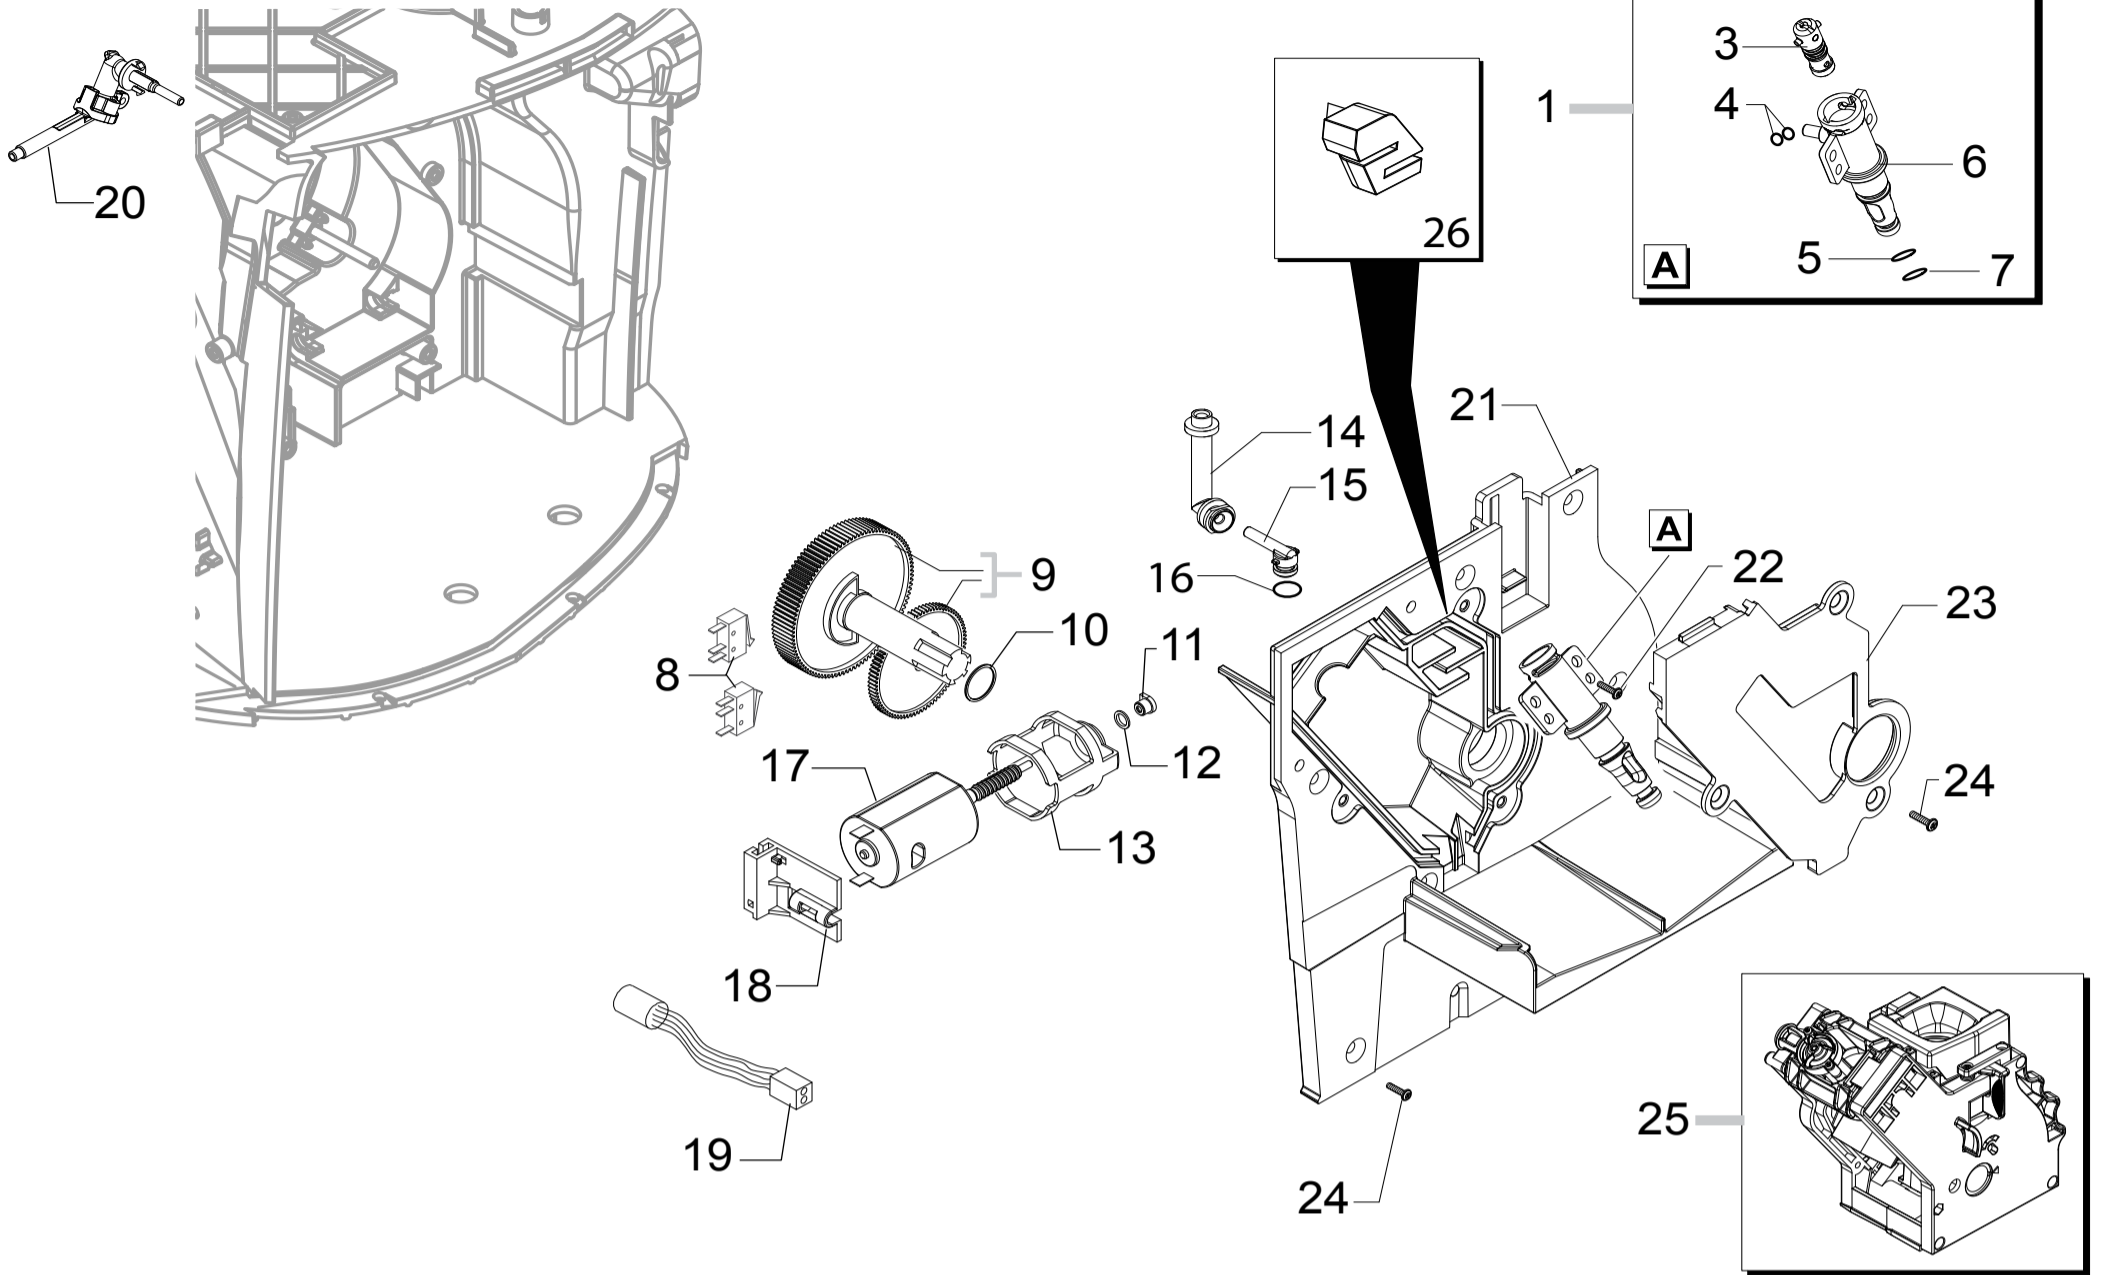

Saeco SUP031OR
INTERNATIONAL GROUP

RI9753/47-RI9754/01-02-21-22-41
RI9754/43-47-RI9755/21-22-47-
RI9757/01-03-47

Cod.10002687-88-89-2743-44-45-2805-06-07
Cod.10002808-09-25-30-36-37-58-59-2962-
Cod.10003059-82-3222-3490-3695-3872-3960

POS	CODE	12NC	DESCRIPTION	NOTE	POS	CODE	12NC	DESCRIPTION	NOTE
01	11005113	996530002757	PIN V2 FOR BOILER P049/B ASSY.						
02	140324459	996530013508	OR ORM 0060-20 SILICONE PTFE/FDA						
03	11003820	996530001932	BLACK CAP V2 FOR PIN BOILER P119						
04	140328059	996530013564	OR 2015 SILICONE PTFE/FDA						
05	NM01.035	996530059399	OR ORM 0090-20 SILICONE						
06	11003801	996530001926	NAT.PIN V2 FOR BOILER P119						
07	NM01.057	996530059419	OR ORM 0050-20 IN SILICONE						
08	NE05.038	996530058869	MICROSWITCH SAIA XCG5-81-P5						
09	20000900	996530009913	SPARES KIT GEARS FOR RATIOMOTOR V2						
10	9161.132	996530050569	MYLAR WASHER FOR RATIOMOTOR						
11	9121.046	996530049898	BRONZE SINTERED BUSH FOR MOTOR RATIOMOT.						
12	148380200	996530017424	BAKELIZZATE WASHER D=5,5						
13	9121.044	996530049896	ANTIVIBRATION FOR MOTOR						
14	11004086	996530002028	BLK VALVE WATER DESCARGING 90°CONN.P0049						
15	11003648	996530001805	BLK COVER WATER DESCARGING 90°CONN.P0049						
16	140325462	996530013526	OR ORM 0070-20 SILICONE						
17	11005214	996530002796	MOTOR FOR RATIOMOTOR P124 ASSY.						
18	11001331	996530000754	BLACK DUMP BOX MICROSWITCH SUPPORT P0049						
19	11003661	996530001819	REED SENSOR MK3-1A66-BV16451						
20	20006884	996530067764	KIT COUNTER PISTON+COFF.DISP.VALVE P0049 UP TO S/N 9008SA40436654						
	11010544	996530005801	COFFEE DISPENSING VALVE V4 P0049 ASSY. FROM S/N 9008SA40436655						
21	11006337	996530003482	BLACK COVER MOUNTING PLATE P0049 ASSY.						
	11009287	996530005378	BLACK COVER MOUNTING PLATE P0049 ULASSY						
22	129914002	996530013165	SCREW TCB TORX 10 3,5X16 PLAST.ZN-B						
23	11001312	996530000748	BLACK COVER FOR BOILER VAIN P0049						
	11009284	996530005375	BLACK COVER FOR BOILER VAIN P0049 UL						
24	129914102	996530013166	SCREW TSP TORX 10 3,5X12 PLAST.ZN-B						
25	11002145	996530001182	BLACK BREW UNIT 8GR/SBS P124 SEE EXP. COD.E90042' B9 LHD5 ; 9 UP TO S/N.9008SA40436654						
	11012382	996530006384	BLACK BREW UNIT 8GR.5BAR P0057 SEE EXP. COD.E90067' @ GHD5 ; 9 FROM S/N.9008SA40436655						
26	11022216	996530007256	BLACK MOUNTING PLATE COVER PROTECT.P0049