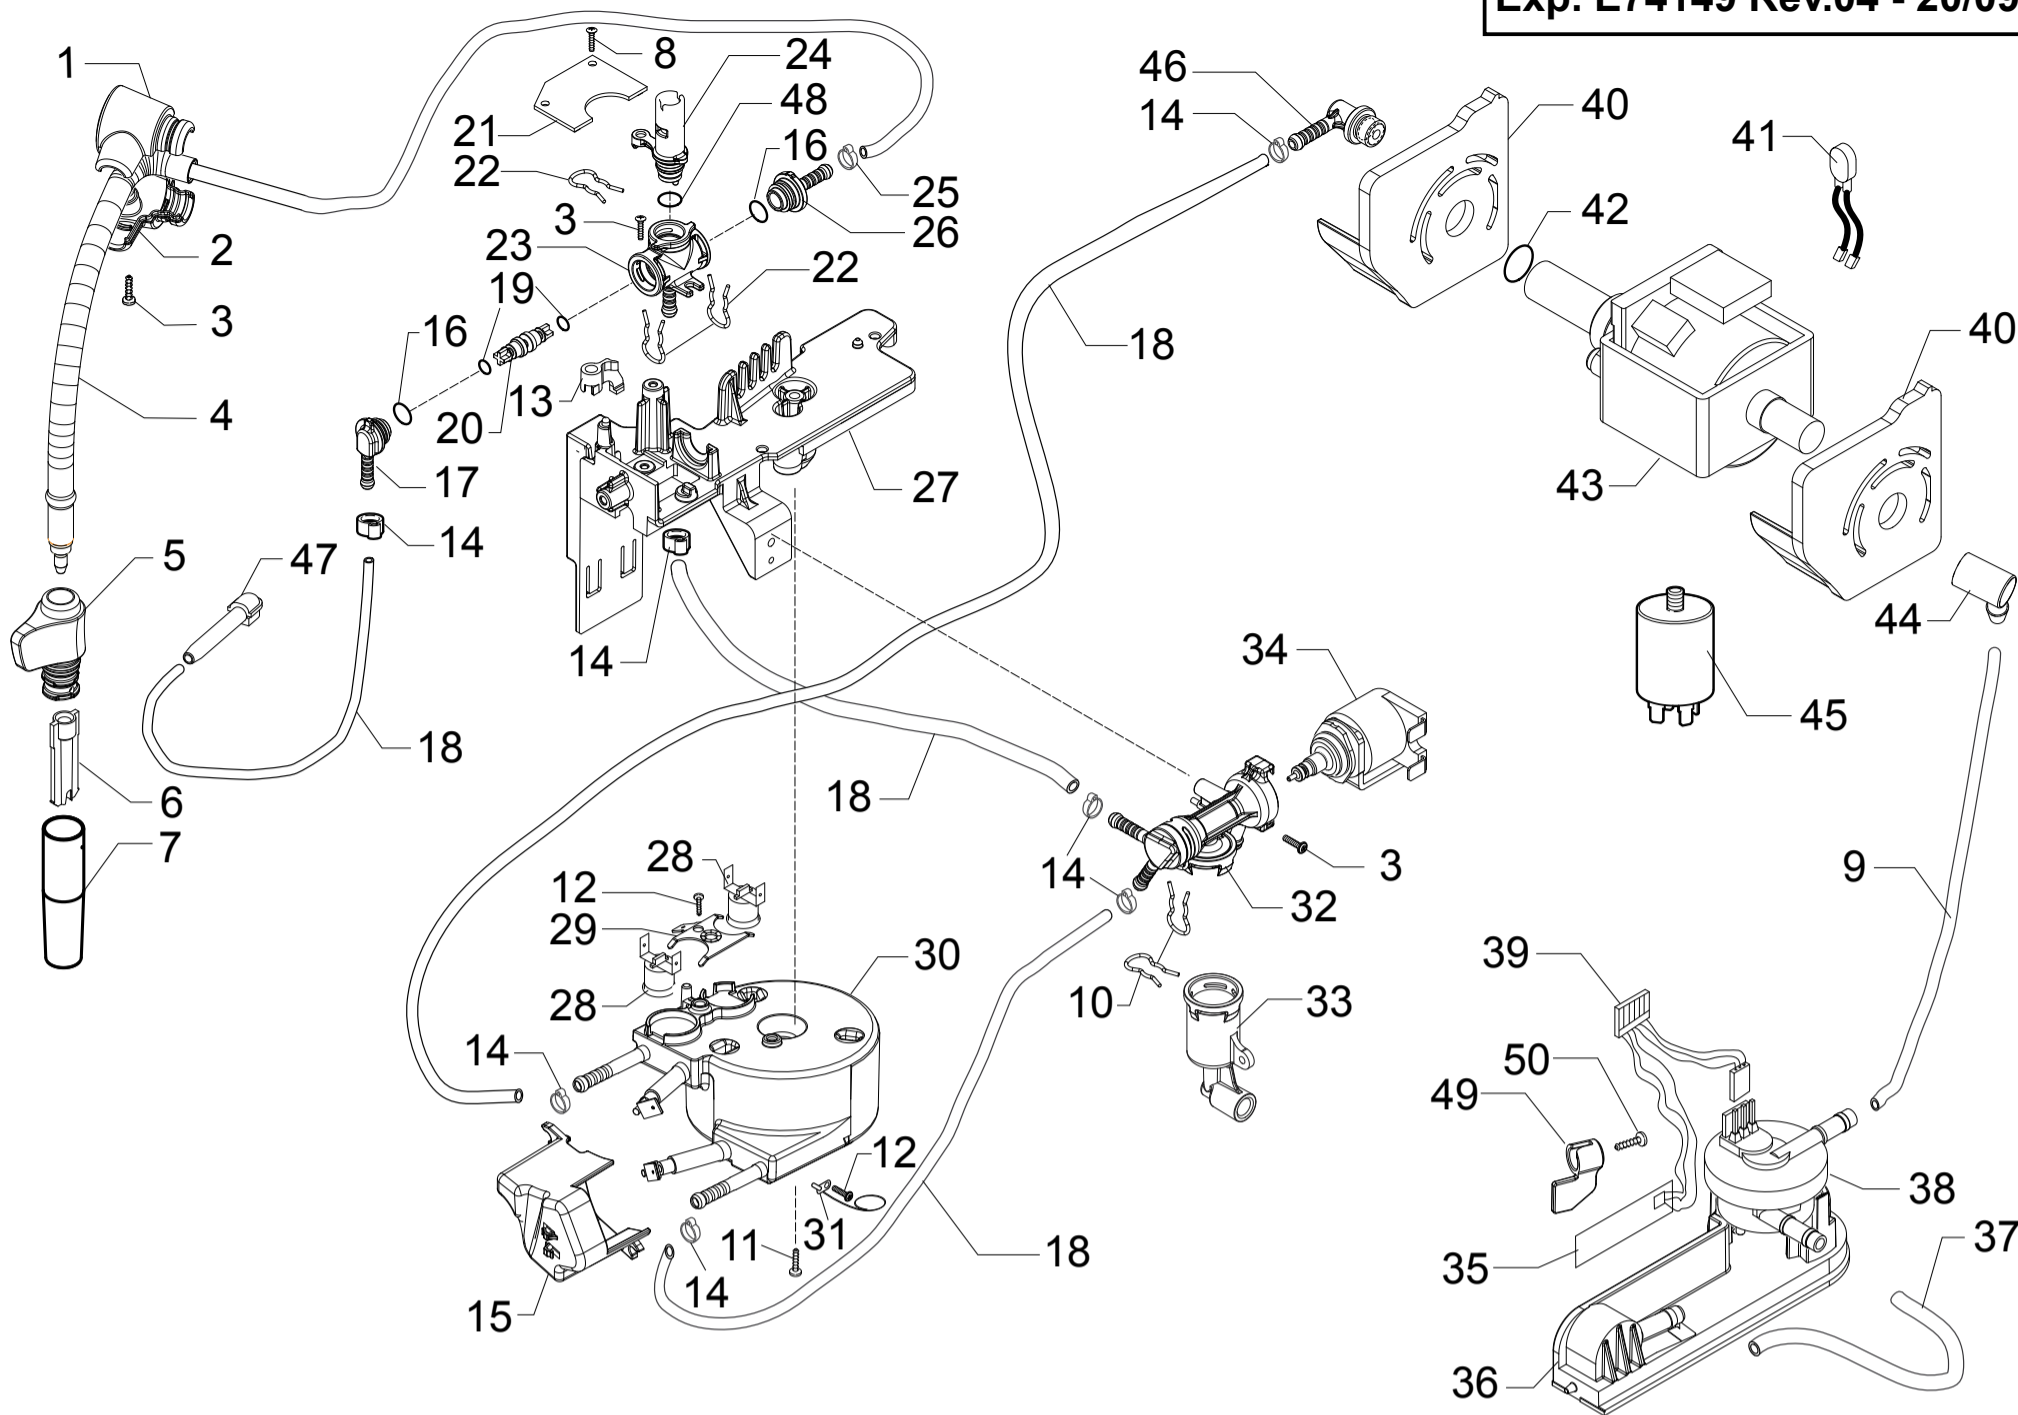

ODEA BLACK GIRO PLUS

SUP031OR

RI9755/11

Cod.10003400

POS	CODE	12NC	DESCRIPTION	NOTE	POS	CODE	12NC	DESCRIPTION	NOTE
01	11004196	996530002117	CHROM.UPPER STEAM TUBE COVER P0049		38	12000781	996530007887	TURBINE D=1,2 932-8521/90 ASSY.	
02	11004197	996530002118	CHROM.LOWER STEAM TUBE COVER P0049		39	11005648	996530003031	6 POLES CONNECT.LEVEL+FLOWMETER P0049 UL	230V
03	129913902	996530013164	SCREW TCB TORX 10 3X12 PLAST.ZN-B		40	11006296	996530003462	BLACK PUMP SUPPORT P0049 ASSY.	
04	11022486	996530007383	TF/CHROM.STEAM TUBE V2 P0049/P0053 ASSY.		41	11005668	996530003036	2POLES CONNECTOR PUMP P0049 UL	230V
05	-	421941300681	BLK/SIL.STEAM TUBE HANDGRIP P0049		42	140321961	996530013471	O-RING 2031 TERMOIL	
06	11001620	996530000925	BLACK PANNARELLO INNER TUBE P0049		43	12000140	996530007753	ULKA PUMP EP5/S GW	230V-50HZ
07	11001621	996530000926	SS PANNARELLO COVER P0049		44	147920150	996530017348	90° INLET PUMP CONNECTOR	230V
08	129913202	996530013156	SCREW TCB TORX 10 3X8 PLAST.ZN-B		45	12000005	996530007709	ANTIDISTURB FILTER 10A FNC 1005474103P	230V
09	149360200	996530018269	SILICONE TUBE 5X8 70SR	IN ROLL	46	11001054	996530000624	BLK PUMP OUTLET 90°CONNECTOR P0049/B	
10	11005096	996530002744	SS FORK SPRING FOR BLOWDOWN VALVE P0049		47	11001630	996530000935	BLK MILK ISLAND DESCARG.WATER CONN.P0049	
11	12001369	996530008039	SCREW TSP TORX 10 5X35 PLAST.SS		48	12001615	996530067929	OR 2025 IN EPDM PEROX.FOOD 70 SH	
12	12001715	996530069758	SCREW TCB TORX 20 M4X8 AUTOFORMING ZN-B		49	17001879	996530073171	BLK CAPACIT.SENSOR DEADLOCK INSERT P0049	
13	11008876	996530005077	BLK BRASS FAUCET BLOCK INSERT P0049/A		50	12000450	996530007819	SCREW TCB TORX 10 3,5X12 PLAST.ZN-N	
14	12000892	996530007947	OETIKER CLAMP D=9,5 16700004			11025775	996530067768	TEA/BRASS FAUCET V2 P0049-P0053 ASSY. WITH PART. N°16-17-19-20-22-23-24-26-48	
15	17000386	996530066737	BLK BOILER CONNECTORS COVER P0049/P0053			11001543	996530000887	BLOWDOWN VALVE P0049 ASSY. WITH PART. N°10-32-33-34	230V
16	12001613	996530067867	O-RING 108 EPDM PEROX.FOOD 70 SH			11023770	996530066697	SLIM TUB.BOILER P0049/C 230V ASSY.	COMPLETE
17	11001544	996530000888	BLACK FAUCET CONNECTOR P0049						
18	16000380	996530009505	5X8,9 SILICONE TUBE	IN ROLL					
19	12001614	996530067769	OR 2012 IN EPDM PEROX.FOOD 70 SH						
20	11004134	996530002075	TEA/BRASS FAUCET SHAFT P0049						
21	11007569	996530004425	FAUCET ELECTRONIC CARD G0053 ASSY.						
22	11001499	996530000853	SS FAUCET FORK SPRING P0049						
23	11004625	996530002455	TEA/BRASS FAUCET CASING P0049						
24	11025776	996530067941	PLAST/BRASS FAUCET SHAFT V2 P0049 ASSY.						
25	NF11.052	996530059178	OETIKER CLIP						
26	11001546	996530000891	BLACK FAUCET STRAIGHT CONNECTOR P0049						
27	11001332	996530000755	BLACK BOILER-FAUCET-VALVE SUPPORT P0049						
28	-	262279998757	THERMOSTAT OPEN/CLOSE 190/-35DEGC B						
29	11001751	996530000997	TUB.BOILER V3 UPPER THERM.FIXING SPRING						
30	11013735	996530006841	SLIM TUB.BOILER ASSY.	230V 1300W					
31	190800100	996530026997	TEMPERATURE SENSOR NTC UL L=280MM						
32	20000591	996530009861	BLK BLOWDOWN VALVE CASING KIT P0049						
33	20000592	996530009862	BLOWDOWN VALVE CONNECTOR P0049 ASSY.						
34	20000590	996530009859	BLOWDOWN VALVE COIL P0049 ASSY.	230V					
35	11003232	996530001522	AS.CPU+SW WATER LEVEL SENSOR V2						
36	11003670	996530001828	BLACK TURBINE SUPPORT V2 P0049						
37	JS01.022	996530057357	SILICONE TUBE 5X10 60SH	IN ROLL					