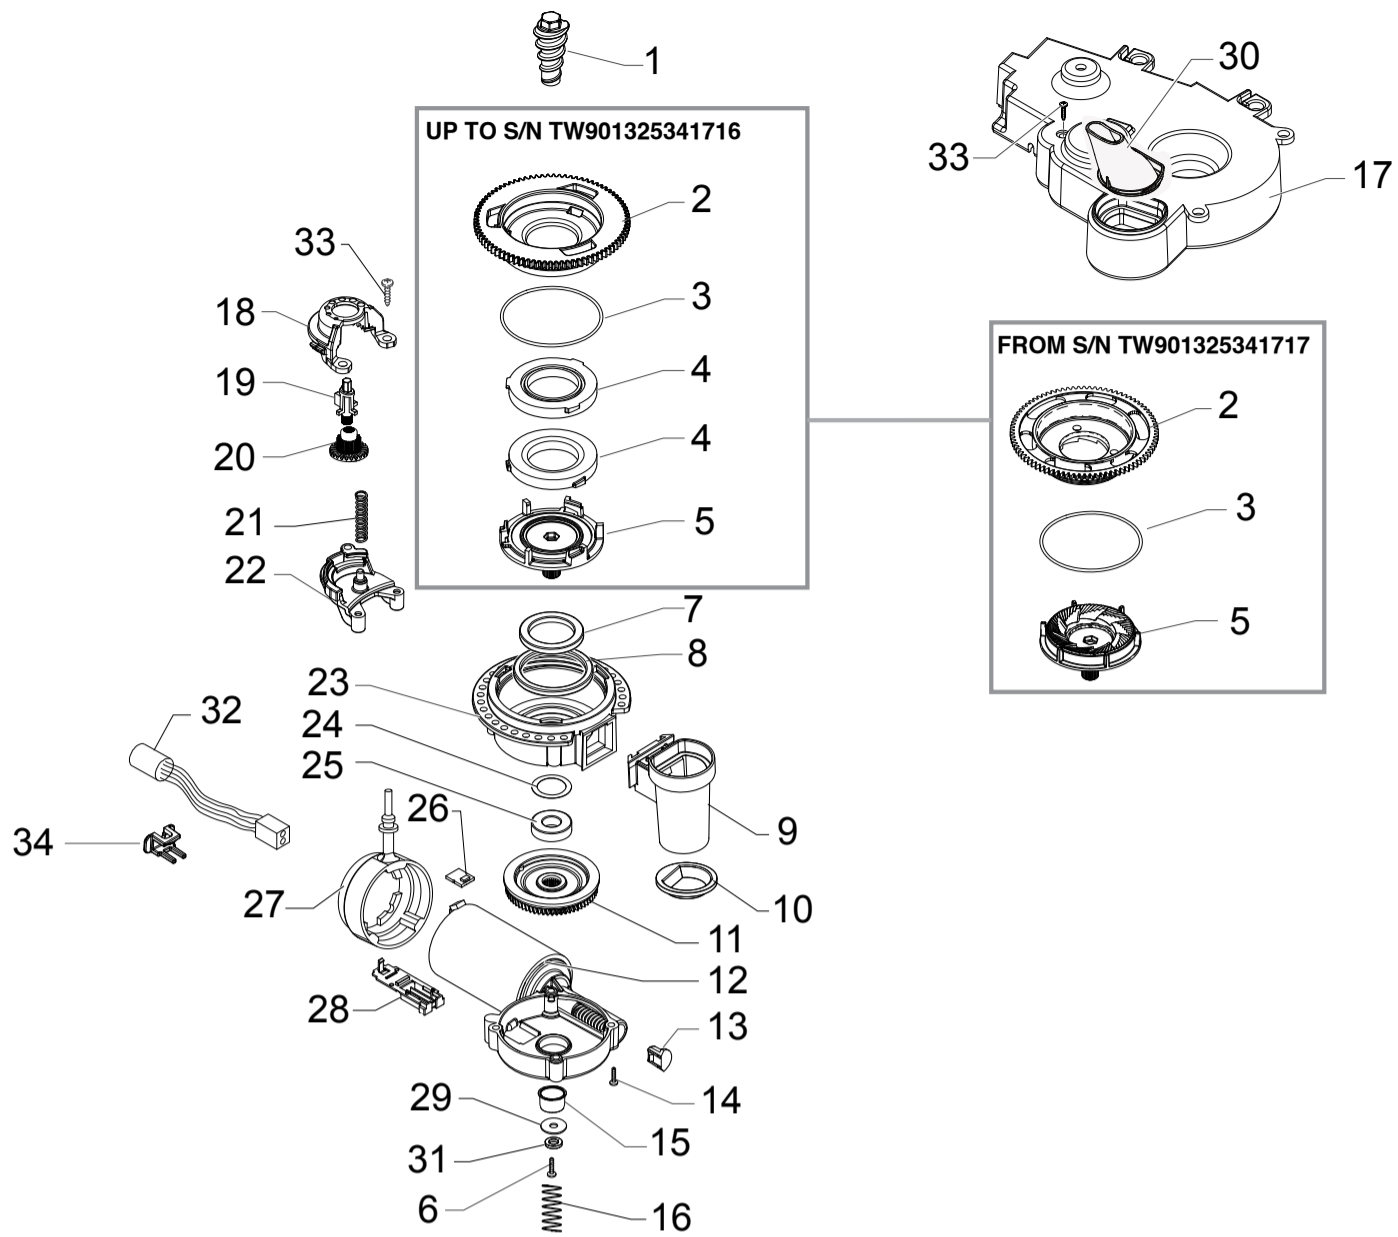

SUP031OR

RI9755/11

Cod.10003400

POS	CODE	12NC	DESCRIPTION	NOTE	POS	CODE	12NC	DESCRIPTION	NOTE
01	11011205	996530005991	TEA ZAMA INCREASE SCREW GRINDER		31	128310402	996530012341	GALV.WASHER UNI 8842 A4	
02	-	421941094152	BLK COF.GRINDER UPPER GRINDER SUPPORT V2		32	11005658	996530003033	5POLES CONNECTOR MC SENSORS P0049 UL	230V
			UP TO S/N TW901325341716		33	129914002	996530013165	SCREW TCB TORX 10 3,5X16 PLAST.ZN-B	
02	11027349	996530073677	BLK UPPER SUPPORT WITH COMOLDED MILL V2		34	17001921	996530072477	BLK WIRING FIX INSERT FOR GRINDER BOARD	
			FROM S/N TW901325341717						
03	140328960	996530013577	OR ORM 0530-15 NBR FDA			11007416	996530004292	GEN.MOTOR COF.GRINDER V2 P0049 ASSY	230V
04	146520100	996530016342	BAKED CLAY GRINDER 48X28			-	421941303031	GEN.MOTOR COF.GRINDER COM.P0049 230V ASS	230V
			UP TO S/N TW901325341716					FROM S/N TW901325341717	
05	149198350	996530017952	BLK LOWER COFFEEGRINDER GRINDER SUPPORT						
	11027348	996530073671	BLK LOWER SUPPORT WITH COMOLDED MILL V2						
			FROM S/N TW901325341717						
06	129574802	996530012928	SCREW TCB TORX 20 M4X30 ZN-B						
07	123030300	996530011183	AXIAL BEARING EKKO 342.35252						
08	140360500	996530013597	FELT RING 45,4X39,4X4						
09	11026355	996530068049	BLK GROUND COFF.OUTLET CONVEYOR V4 ASSY.						
10	11030459	996530072511	GRY GROUND COFFEE CONT.LOWER SEAL SMART1						
11	226000300	996530029609	GEAR SX Z=38 FOR GRINDER MOTION ASSY.						
12	11000513	996530000317	MOTOR COFFEEGRINDER V3.1 ASSY.	230V					
13	149214800	996530018139	MC V3 MOD=1,25 WORM SCREW CENTRING CAP						
14	129661702	996530012992	SCREW TCB TORX 3,5X30 PLAST.ZN-B						
15	11002873	996530001389	INSULATOR BUSH FOR GRINDER MOTOR P124						
16	11000597	996530000376	COFFEE GRINDER SUPPORT SPRING P124						
17	11001826	996530001044	COFFEE GRINDER SOUNDPROOFING COVER P0053						
18	11002508	996530001296	UPPER COFFEEGRINDER GEAR SUPPORT P124						
19	11003446	996530001673	BLACK BEAN COFFEE GRINDER INSERT P0049						
20	11003784	996530001907	COFFEE GRINDING ADJUSTMENT GEAR P0049						
21	11002572	996530001308	COFFEEGRINDER REGULATION SPRING P124						
22	11002613	996530001314	LOWER COFFEEGRINDER GEAR SUPPORT P124						
23	142905450	996530015258	BLK UPPER BODY WITH COFFEE GROUND OUTLET						
24	128381800	996530012374	STEEL CRINKLE WASHER 21,8X14X0,25						
25	123030200	996530011182	RADIAL BEARING 61900.2RS1						
26	181540900	996530022784	ELECTR.BOARD WITH SENSOR HAL506 SF-K						
27	11001367	996530000785	BLACK COFFEE GRINDER SUPPORT P0049						
28	149199050	996530017963	BLK SENSOR SUPPORT FOR COF.GRINDER MOTOR						
29	128381902	996530012375	STEEL FLAT WASHER DI=4,3 DE=14 SP=1,5						
30	11004199	996530002119	BLACK BREW UNIT CONDENSE CONVEYOR P0049						

ODEA BLACK GIRO PLUS