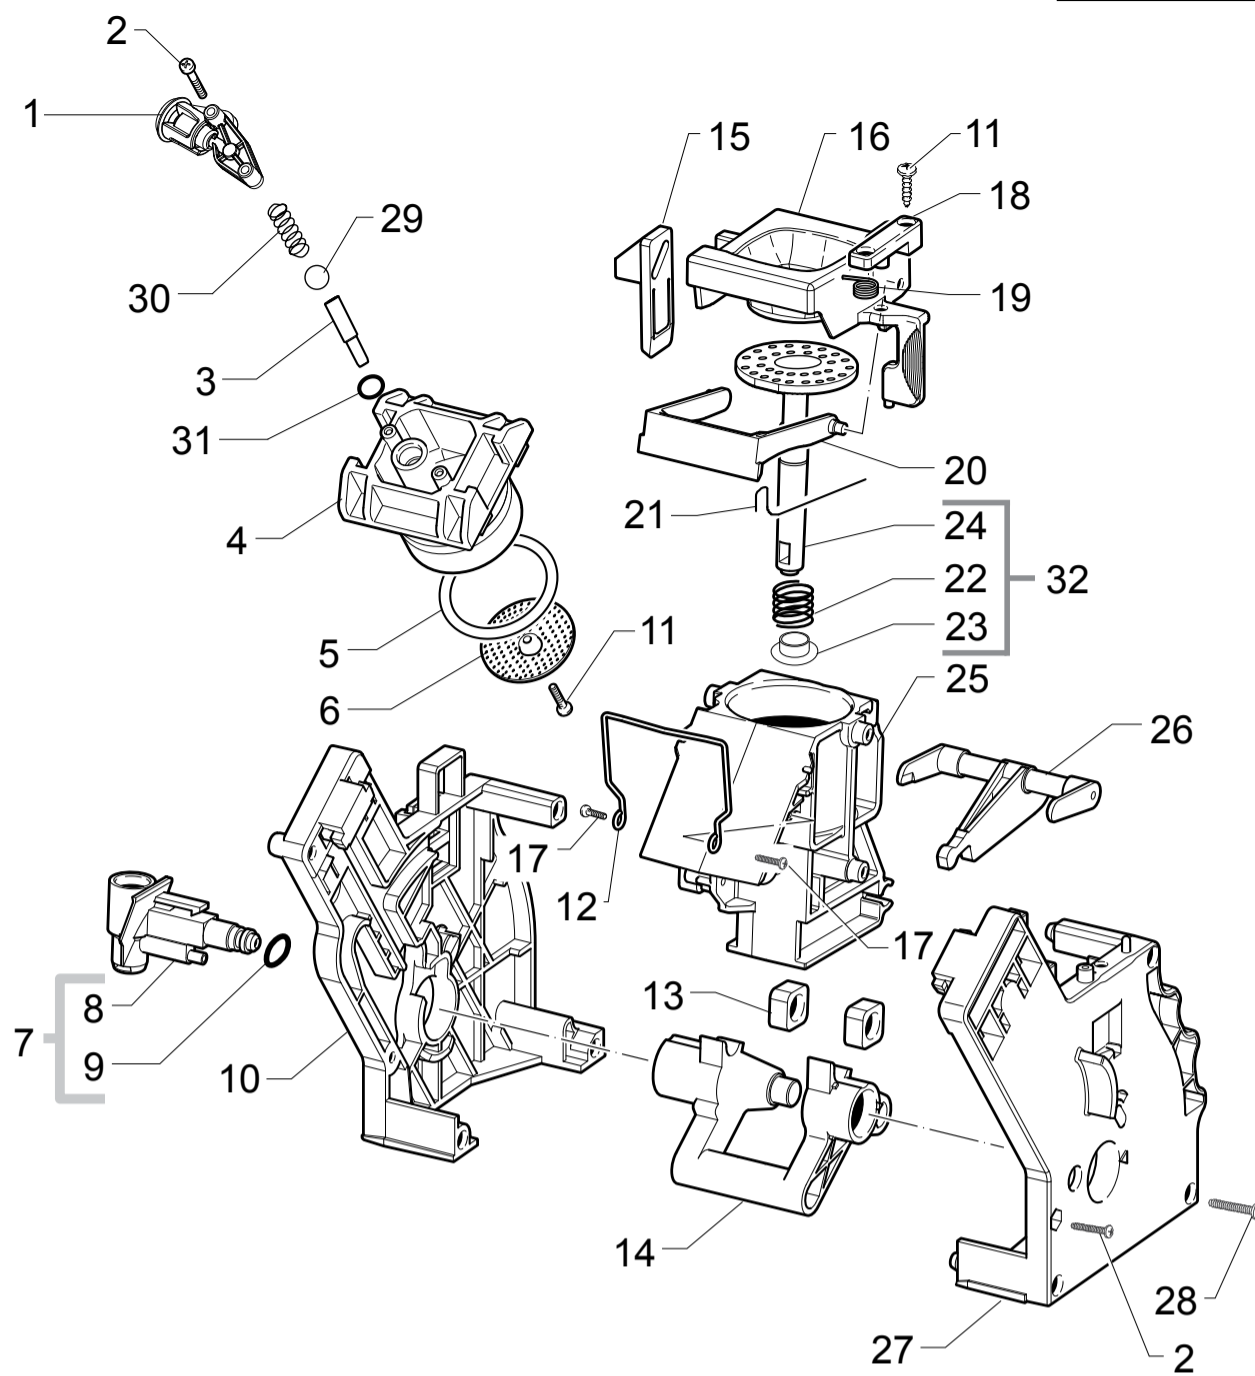

SUP031OR

RI9755/11

Cod.10003400

POS	CODE	12NC	DESCRIPTION	NOTE	POS	CODE	12NC	DESCRIPTION	NOTE
01	11009362	996530005415	BLK COF.OUTLET SLEEVE BREW UNIT S0053 AS						
02	12000550	996530007838	SCREW TCB TORX 10 3X25 PLAST.SS						
03	11009276	996530005372	BLK COUNTER PISTON TUBE BREW UNIT S0053						
04	11001840	996530001046	BLACK COUNTER PISTON BREW UNIT 8GR.P124						
05	NM01.044	996530059406	OR ORM 0320-40 SILICONE PTFE/FDA						
06	9161.268	996530050709	PERCOLATOR DE=35,8 ELFO						
07	20000440	996530009825	BLACK WATER INLET SLEEVE BREW UNIT ASSY.						
08	9161.064.050	996530050488	BLACK WATER INLET SLEEVE BREW UNIT ROYAL						
09	NM02.007	996530059441	OR 2025 IN TERMOIL						
10	9161.375.050	996530050832	BLACK BREW UNIT REAR PLATE SMART						
11	12000895	996530007951	SCREW TSP TORX 10 3X10 PLAST.SS						
12	11001556	996530000898	SS BREW UNIT SPRING H=49 SMART						
13	9161.094.050	996530050539	BLACK BREW UNIT DRILLED BLOCK						
14	9161.066.050	996530050492	BLACK BREW UNIT ELBOW SHAFT M5000						
15	9161.373.050	996530050827	BLACK BREW UNIT COUPLING PLATE SMART						
16	149261350	996530018241	BLACK HOPPER DOSER BREW UNIT SMART1						
17	129912521	996530013148	SCREW TCB TORX 10 3,5X14 PLAST.SS						
18	9161.374.050	996530050829	BLK BREWUNIT HOPPER BLOCKING PLATE SMART						
19	9161.378	996530050838	SS HOPPER SPRING FOR BREW UNIT SMART						
20	11004161	996530002096	BLACK SCRAPER FOR BREW UNIT M5000						
21	9161.046	996530050455	SS SCRAPER SPRING FOR BREW UNIT						
22	9161.198	996530050627	SS.8GR.BREW UNIT PISTON SPRING						
23	9161.191	996530050618	WHITE 8GR.-12GR.BREW UNIT PISTON BUSH						
24	11003077	996530001451	BLK BREW UNIT INTEGRAL PISTON 8GR.ASSY.						
25	11003075	996530001448	BLACK COFFEE CONTAINER BREW UNIT P124						
26	11003078	996530001452	BLACK CONNECTING ROD BREW UNIT 8GR.						
27	11005920	996530003228	BLACK BREW UNIT FRONT PLATE S/SCR.SMART						
28	12000897	996530007953	SCREW TCB TORX 10 3,5X20 PLAST.SS						
29	9991.168	996530051874	GLASS SPHERE D.5 MM						
30	11012095	996530006305	SS COFFEE UNIT CONTERPISTON SPRING S0053						
31	140328761	996530013575	OR ORM 0060-15 TERMOIL						
32	11023086	996530007577	BLK 8GR.BREW UNIT NTEGR.PISTON GEN.ASSY.						
	11012382	996530006384	BLACK BREW UNIT 8GR.5BAR P0057						

ODEA BLACK GIRO PLUS