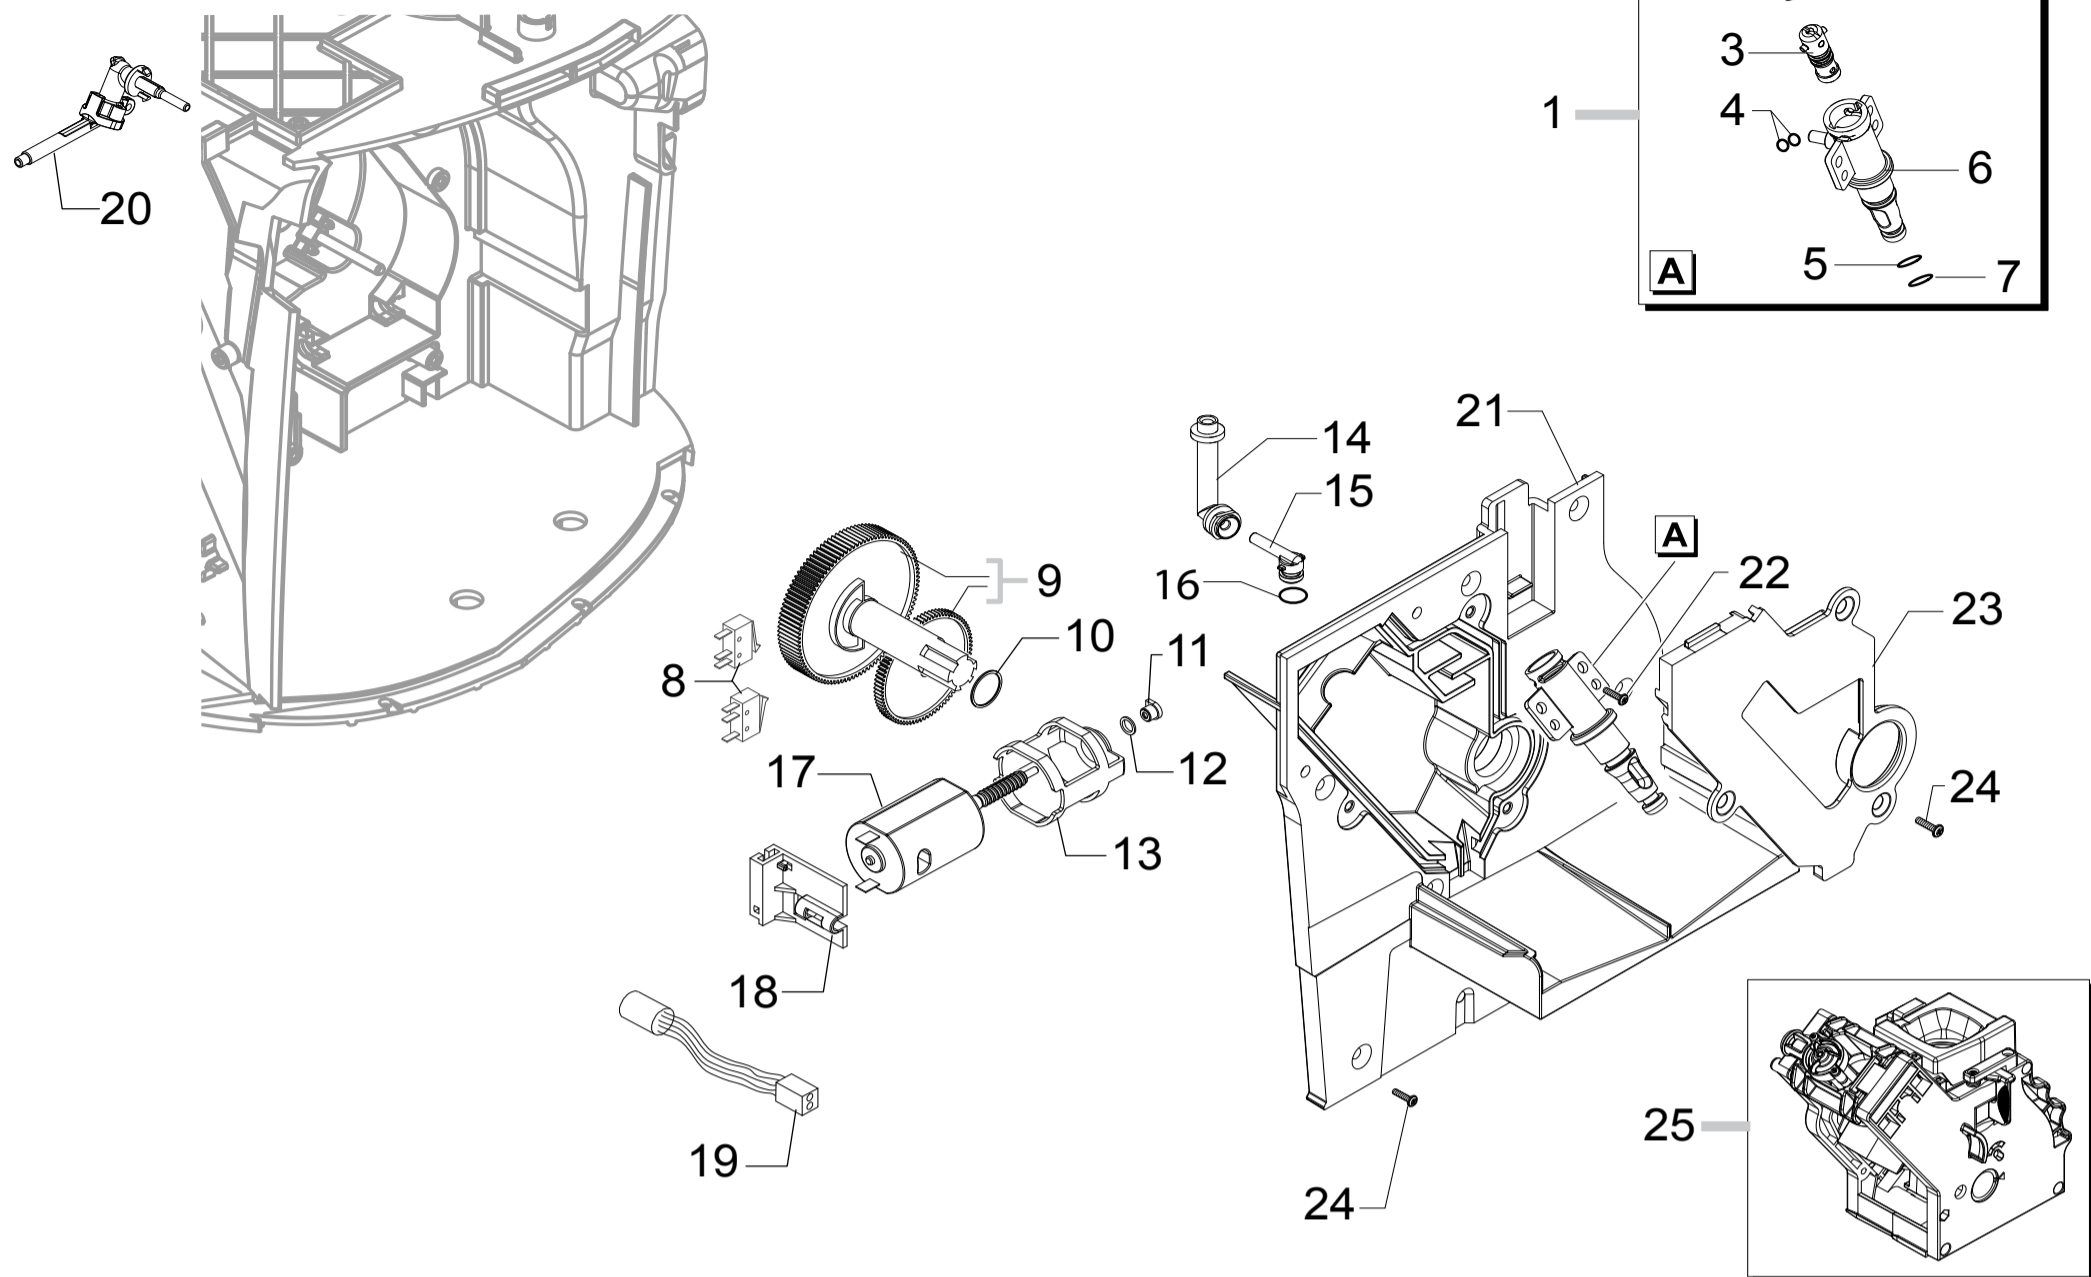

SUP031OR

RI9755/11

Cod.10003400

POS	CODE	12NC	DESCRIPTION	NOTE	POS	CODE	12NC	DESCRIPTION	NOTE
01	11005113	996530002757	PIN V2 FOR BOILER P049/B ASSY.						
02	140324459	996530013508	OR ORM 0060-20 SILICONE PTFE/FDA						
03	11003820	996530001932	BLACK CAP V2 FOR PIN BOILER P119						
04	140328059	996530013564	OR 2015 SILICONE PTFE/FDA						
05	NM01.035	996530059399	OR ORM 0090-20 SILICONE						
06	11003801	996530001926	NAT.PIN V2 FOR BOILER P119						
07	NM01.057	996530059419	OR ORM 0050-20 IN SILICONE						
08	NE05.038	996530058869	MICROSWITCH SAIA XCG5-81-P5						
09	20000900	996530009913	SPARES KIT GEARS FOR RATIOMOTOR V2						
10	9161.132	996530050569	MYLAR WASHER FOR RATIOMOTOR						
11	9121.046	996530049898	BRONZE SINTERED BUSH FOR MOTOR RATIOMOT.						
12	148380200	996530017424	BAKELIZZATE WASHER D=5,5						
13	9121.044	996530049896	ANTIVIBRATION FOR MOTOR						
14	11004086	996530002028	BLK VALVE WATER DESCARGING 90°CONN.P0049						
15	11003648	996530001805	BLK COVER WATER DESCARGING 90°CONN.P0049						
16	140325462	996530013526	OR ORM 0070-20 SILICONE						
17	11005214	996530002796	MOTOR FOR RATIOMOTOR P124 ASSY.						
18	11001331	996530000754	BLACK DUMP BOX MICROSWITCH SUPPORT P0049						
19	11003661	996530001819	REED SENSOR MK3-1A66-BV16451						
20	11010544	996530005801	COFFEE DISPENSING VALVE V4 P0049 ASSY.						
21	11006337	996530003482	BLACK COVER MOUNTING PLATE P0049 ASSY.						
22	129914002	996530013165	SCREW TCB TORX 10 3,5X16 PLAST.ZN-B						
23	11001312	996530000748	BLACK COVER FOR BOILER VAIN P0049						
24	129914102	996530013166	SCREW TSP TORX 10 3,5X12 PLAST.ZN-B						
25	11012382	996530006384	BLACK BREW UNIT 8GR.5BAR P0057						

ODEA BLACK GIRO PLUS