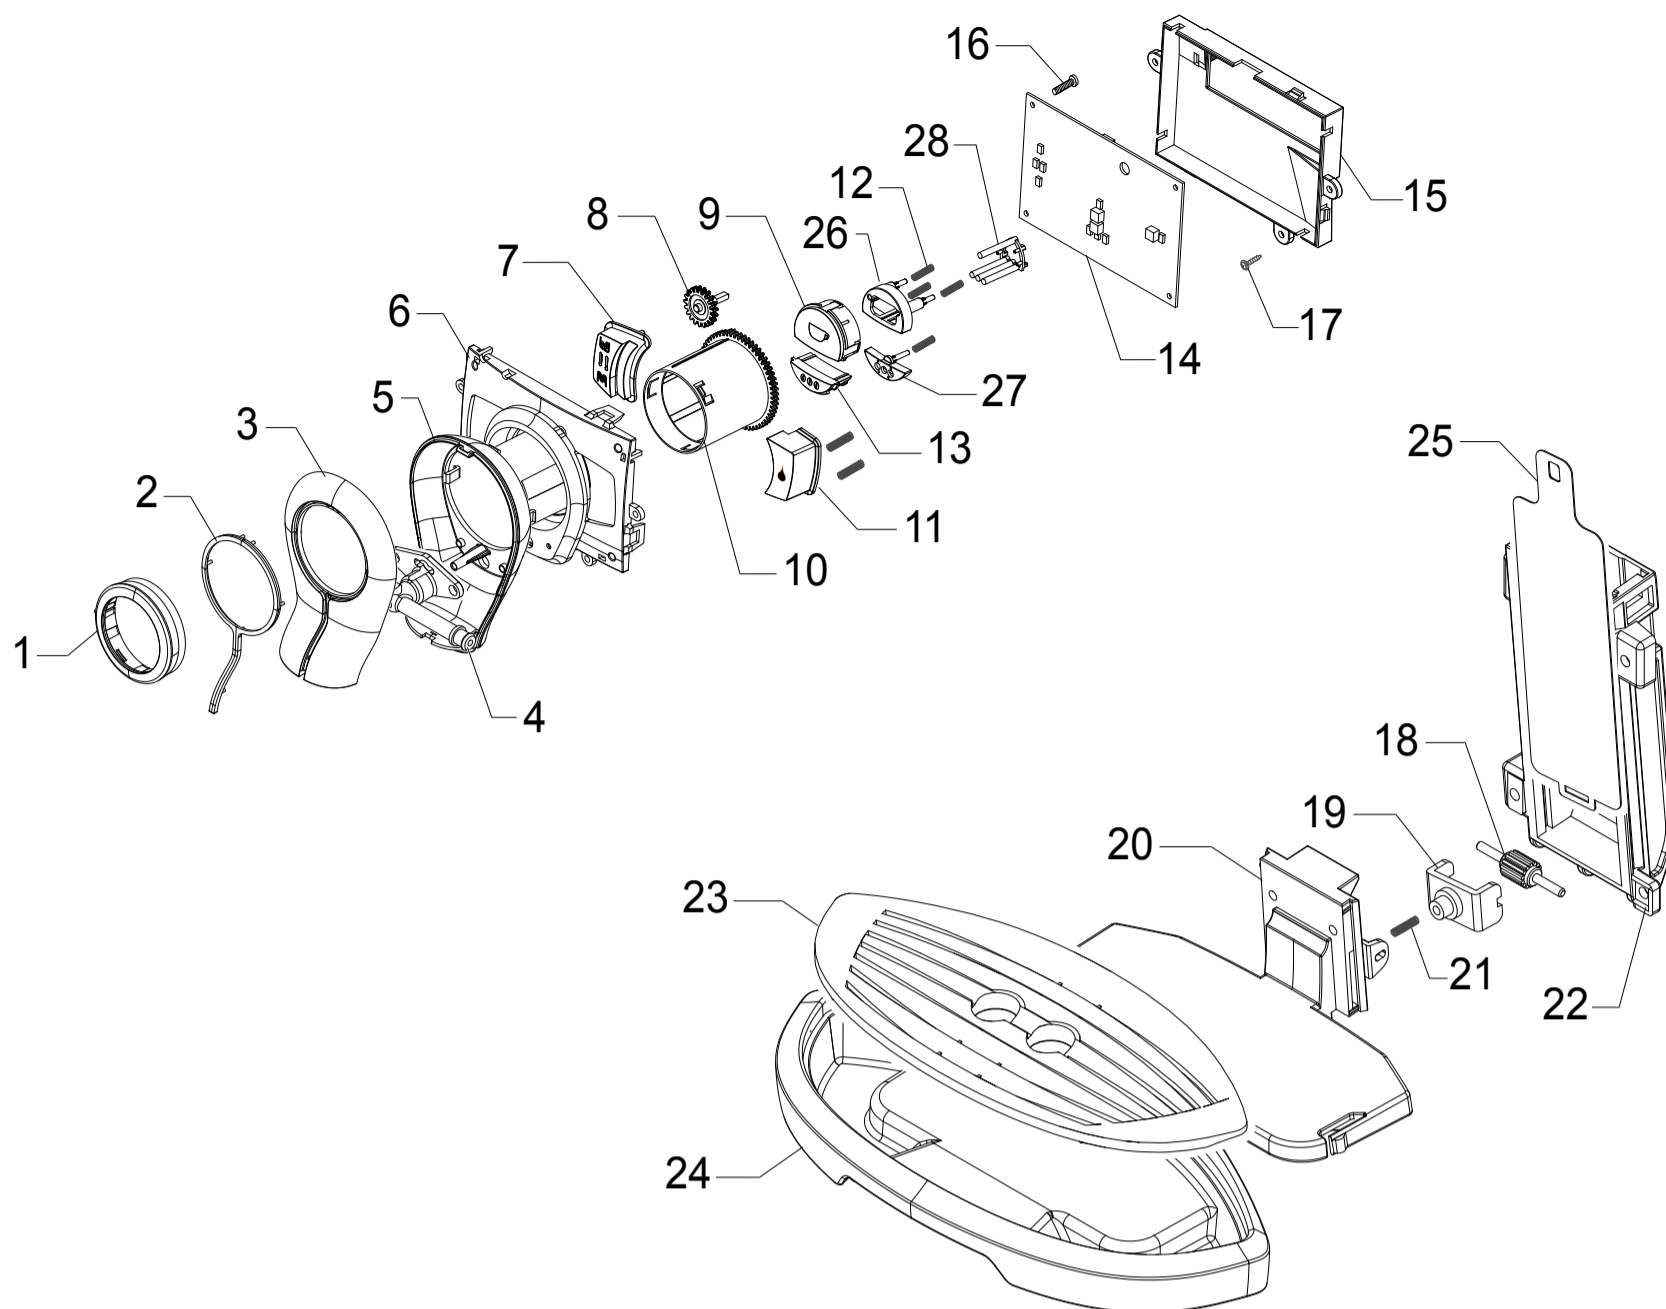

SUP031OR

RI9755/11

Cod.10003400

POS	CODE	12NC	DESCRIPTION	NOTE	POS	CODE	12NC	DESCRIPTION	NOTE
01	11004100	996530002042	CHROM.COFFEE HEIGHT REGULATION NUT P0049						
02	11023221	996530066673	BLACK COFFEE DISPENSER LENS P0049						
03	11011223	996530005996	SPEC.FRONT COFF.DISPENS.COVER S/SC.P0049						
04	11001772	996530001015	BLACK COFFEE DISPENSER INNER TUBE P0049						
05	11011221	996530005995	SPECCH.REAR COF.DISPENSER COVER P0049						
06	11011224	996530005997	SPECCHIATO FRONT CPU CARD SUPPORT P0049						
07	11001351	996530000768	BLACK ALLARMS BUTTON P0049						
08	11001320	996530000752	BLACK GEAR Z=19 P0049						
09	11001354	996530000772	BLACK COFFEE BUTTON P0049/B						
10	11001314	996530000751	BLACK SUPPORT FOR RING NUT P0049						
11	11001352	996530000769	BLACK WATER BUTTON P0049						
12	11001363	996530000781	SS BUTTONS SPRING P0049						
13	11001355	996530000773	BLACK COFFEE DOSE BUTTON P0049/B						
14	20006860	996530066744	KIT SPARES CPU+SW V3 P0049 ASSY. UP TO S/N TW901249599456						
	20007210	996530073293	KIT SPARES CPU+SW SB P0049 ASSY. FROM S/N TW901249599457						
15	11001299	996530000734	BLACK REAR CPU CARD SUPPORT P0049.						
16	129913202	996530013156	SCREW TCB TORX 10 3X8 PLAST.ZN-B						
17	12000450	996530007819	SCREW TCB TORX 10 3,5X12 PLAST.ZN-N						
18	11001758	996530001002	PIN WITH BLACK INSERT P0049 ASSY.						
19	11001335	996530000758	BLACK DRIP TRAY PIN INSERT P0049						
20	17002054	996530072781	BLACK DRIP TRAY SUPPORT V2 P0049						
21	11001364	996530000782	SS DRIP TRAY MOVE SPRING P0049						
22	11001294	996530000728	BLACK DRIP TRAY GUIDE P0049						
23	11011128	996530005981	SPECCHIATO DRIP TRAY GRATE P0049						
24	11023656	996530066688	TXT/BLACK DRIP TRAY P0049						
25	11023580	996530007638	BLACK DRIP TRAY PROTECTION V2 P0049						
26	11001350	996530000767	BLACK COFFEE BUTTON SPACER P0049/B						
27	11001309	996530000745	BLACK COFFEE DOSE BUTTON SPACER P0049						
28	11001291	996530000726	TRANSP.LED COVER CAP P0049						

ODEA BLACK GIRO PLUS