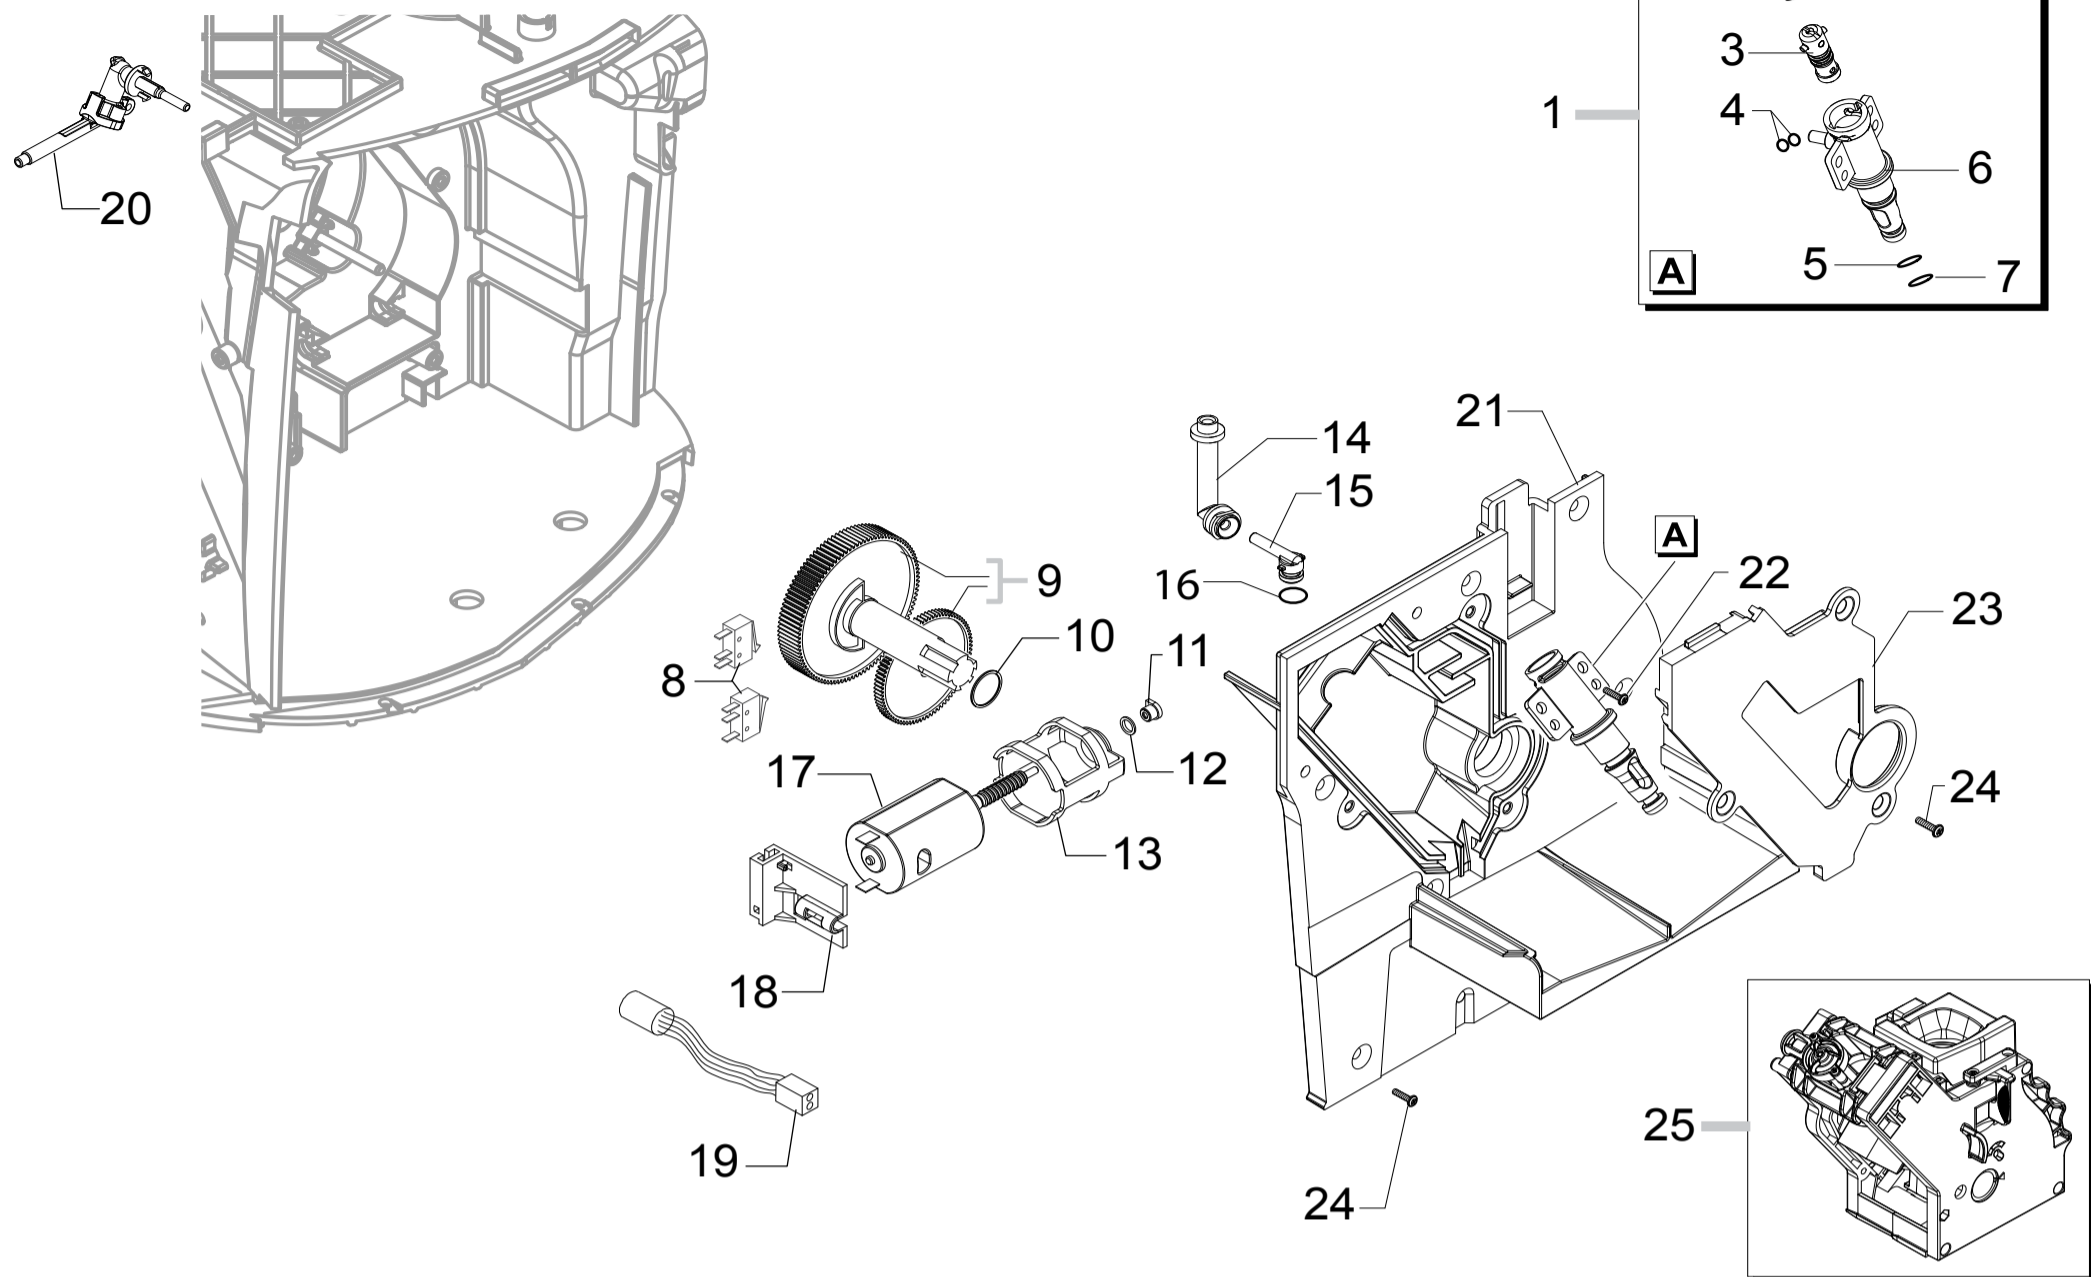

SUP031OR

RI9755/11

Cod.10003400

POS	CODE	12NC	DESCRIPTION	NOTE	POS	CODE	12NC	DESCRIPTION	NOTE
01	11005113	996530002757	PIN V2 FOR BOILER P049/B ASSY.						
02	140324459	996530013508	OR ORM 0060-20 SILICONE PTFE/FDA						
03	11003820	996530001932	BLACK CAP V2 FOR PIN BOILER P119						
04	140328059	996530013564	OR 2015 SILICONE PTFE/FDA						
05	NM01.035	996530059399	OR ORM 0090-20 SILICONE						
06	11003801	996530001926	NAT.PIN V2 FOR BOILER P119						
07	NM01.057	996530059419	OR ORM 0050-20 IN SILICONE						
08	NE05.038	996530058869	MICROSWITCH SAIA XCG5-81-P5						
09	20000900	996530009913	SPARES KIT GEARS FOR RATIOMOTOR V2						
10	9161.132	996530050569	MYLAR WASHER FOR RATIOMOTOR						
11	9121.046	996530049898	BRONZE SINTERED BUSH FOR MOTOR RATIOMOT.						
12	148380200	996530017424	BAKELIZZATE WASHER D=5,5						
13	9121.044	996530049896	ANTIVIBRATION FOR MOTOR						
14	11004086	996530002028	BLK VALVE WATER DESCARGING 90°CONN.P0049						
15	11003648	996530001805	BLK COVER WATER DESCARGING 90°CONN.P0049						
16	140325462	996530013526	OR ORM 0070-20 SILICONE						
17	11005214	996530002796	MOTOR FOR RATIOMOTOR P124 ASSY.						
18	11001331	996530000754	BLACK DUMP BOX MICROSWITCH SUPPORT P0049						
19	11003661	996530001819	REED SENSOR MK3-1A66-BV16451						
20	11010544	996530005801	COFFEE DISPENSING VALVE V4 P0049 ASSY.						
21	11006337	996530003482	BLACK COVER MOUNTING PLATE P0049 ASSY.						
22	129914002	996530013165	SCREW TCB TORX 10 3,5X16 PLAST.ZN-B						
23	11001312	996530000748	BLACK COVER FOR BOILER VAIN P0049						
24	129914102	996530013166	SCREW TSP TORX 10 3,5X12 PLAST.ZN-B						
25		421944036901	BLK BREW UNIT 8GR.5BAR V3 P0057						

ODEA BLACK GIRO PLUS