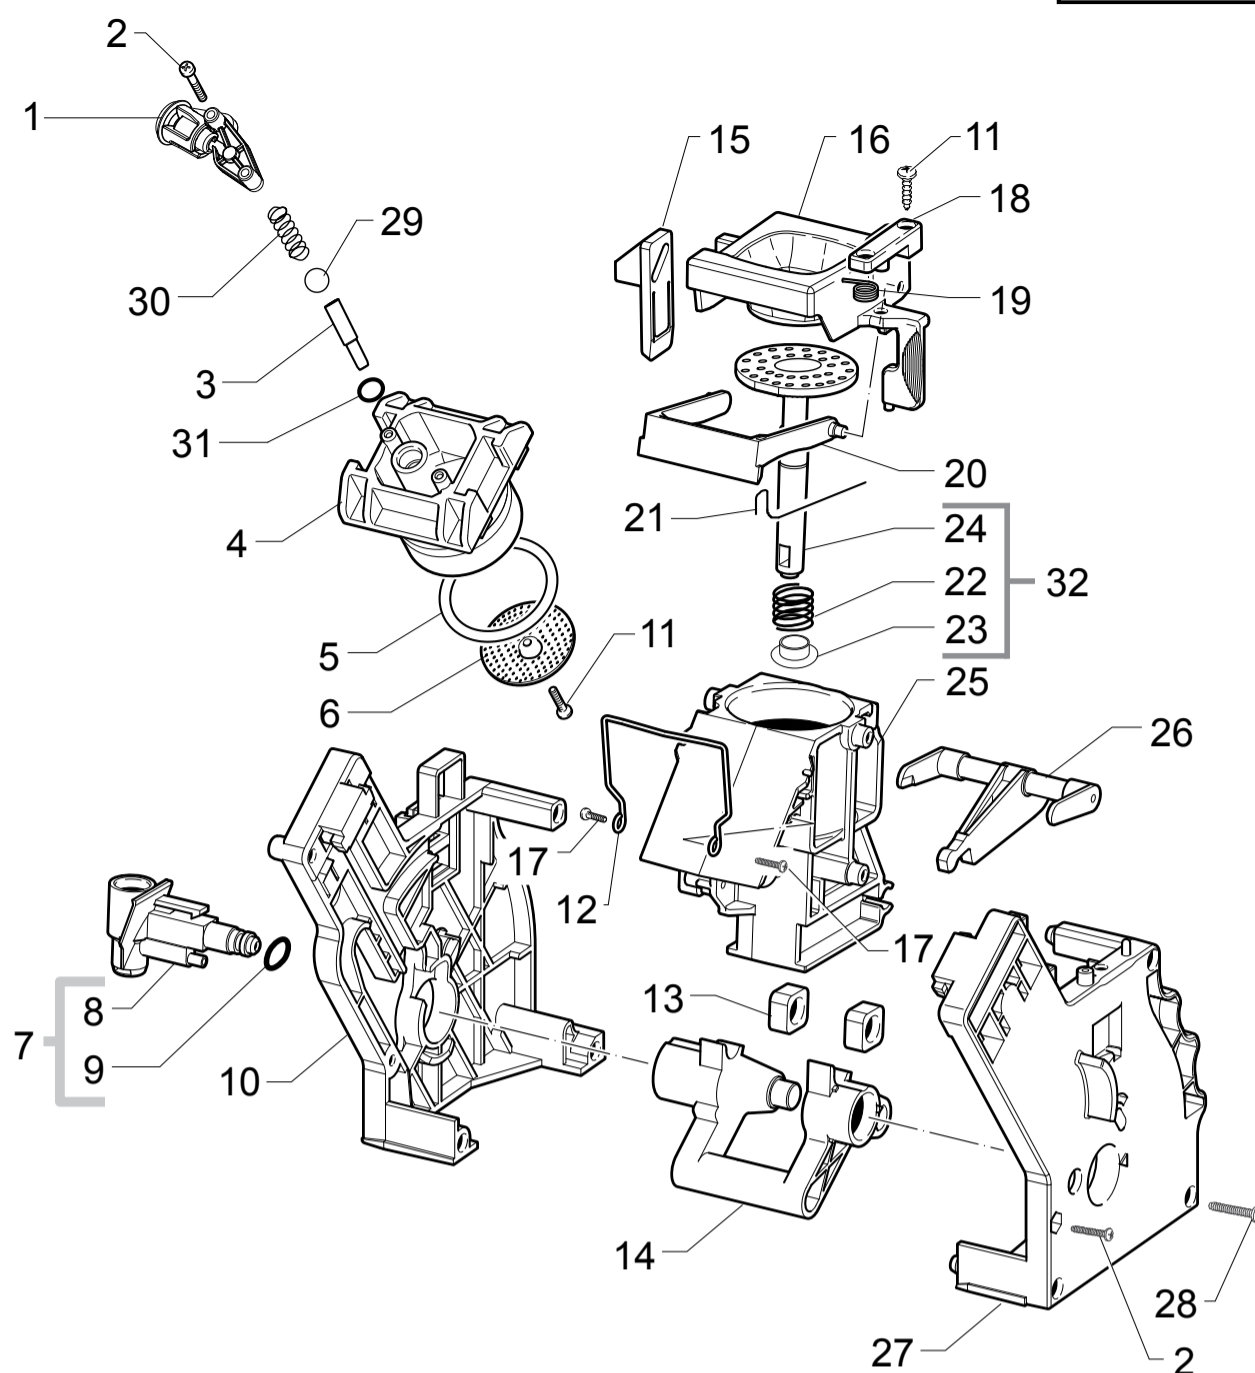

SUP031OR

RI9755/11

Cod.10003400

POS	CODE	12NC	DESCRIPTION	NOTE	POS	CODE	12NC	DESCRIPTION	NOTE
01	11009362	996530005415	BLK COF.OUTLET SLEEVE BREW UNIT S0053 AS						
02	12000550	996530007838	SCREW TCB TORX 10 3X25 PLAST.SS						
03	11009276	996530005372	BLK COUNTER PISTON TUBE BREW UNIT S0053						
04	11001840	996530001046	BLACK COUNTER PISTON BREW UNIT 8GR.P124						
05	NM01.044	996530059406	OR ORM 0320-40 SILICONE PTFE/FDA						
06	9161.268	996530050709	PERCOLATOR DE=35,8 ELFO						
07	20000440	996530009825	BLACK WATER INLET SLEEVE BREW UNIT ASSY.						
08	9161.064.050	996530050488	BLACK WATER INLET SLEEVE BREW UNIT ROYAL						
09	NM02.007	996530059441	OR 2025 IN TERMOIL						
10	9161.375.050	996530050832	BLACK BREW UNIT REAR PLATE SMART						
11	12000895	996530007951	SCREW TSP TORX 10 3X10 PLAST.SS						
12	11001556	996530000898	SS BREW UNIT SPRING H=49 SMART						
13	9161.094.050	996530050539	BLACK BREW UNIT DRILLED BLOCK						
14	9161.066.050	996530050492	BLACK BREW UNIT ELBOW SHAFT M5000						
15	9161.373.050	996530050827	BLACK BREW UNIT COUPLING PLATE SMART						
16	149261350	996530018241	BLACK HOPPER DOSER BREW UNIT SMART1						
17	129912521	996530013148	SCREW TCB TORX 10 3,5X14 PLAST.SS						
18	9161.374.050	996530050829	BLK BREWUNIT HOPPER BLOCKING PLATE SMART						
19	9161.378	996530050838	SS HOPPER SPRING FOR BREW UNIT SMART						
20	11004161	996530002096	BLACK SCRAPER FOR BREW UNIT M5000						
21	9161.046	996530050455	SS SCRAPER SPRING FOR BREW UNIT						
22	9161.198	996530050627	SS.8GR.BREW UNIT PISTON SPRING						
23	9161.191	996530050618	WHITE 8GR.-12GR.BREW UNIT PISTON BUSH						
24		421944025621	BLK BREW UNIT INTEGR.PISTON 8GR.V3 ASSY.						
25		421944014611	BLK COF.CONTAIN.BREW UNIT V2 M5000 ASSY.						
26	11003078	996530001452	BLACK CONNECTING ROD BREW UNIT 8GR.						
27	11005920	996530003228	BLACK BREW UNIT FRONT PLATE S/SCR.SMART						
28	12000897	996530007953	SCREW TCB TORX 10 3,5X20 PLAST.SS						
29		421944034451	BOROSILICATE SPHERE D.5 MM						
30	11012095	996530006305	SS COFFEE UNIT CONTERPISTON SPRING S0053						
31	140328761	996530013575	OR ORM 0060-15 TERMOIL						
32		421944029791	BLK BREW UNIT 8GR.INT.PISTON GEN.V3 ASSY						
		421944036901	BLK BREW UNIT 8GR.5BAR V3 P0057						

ODEA BLACK GIRO PLUS