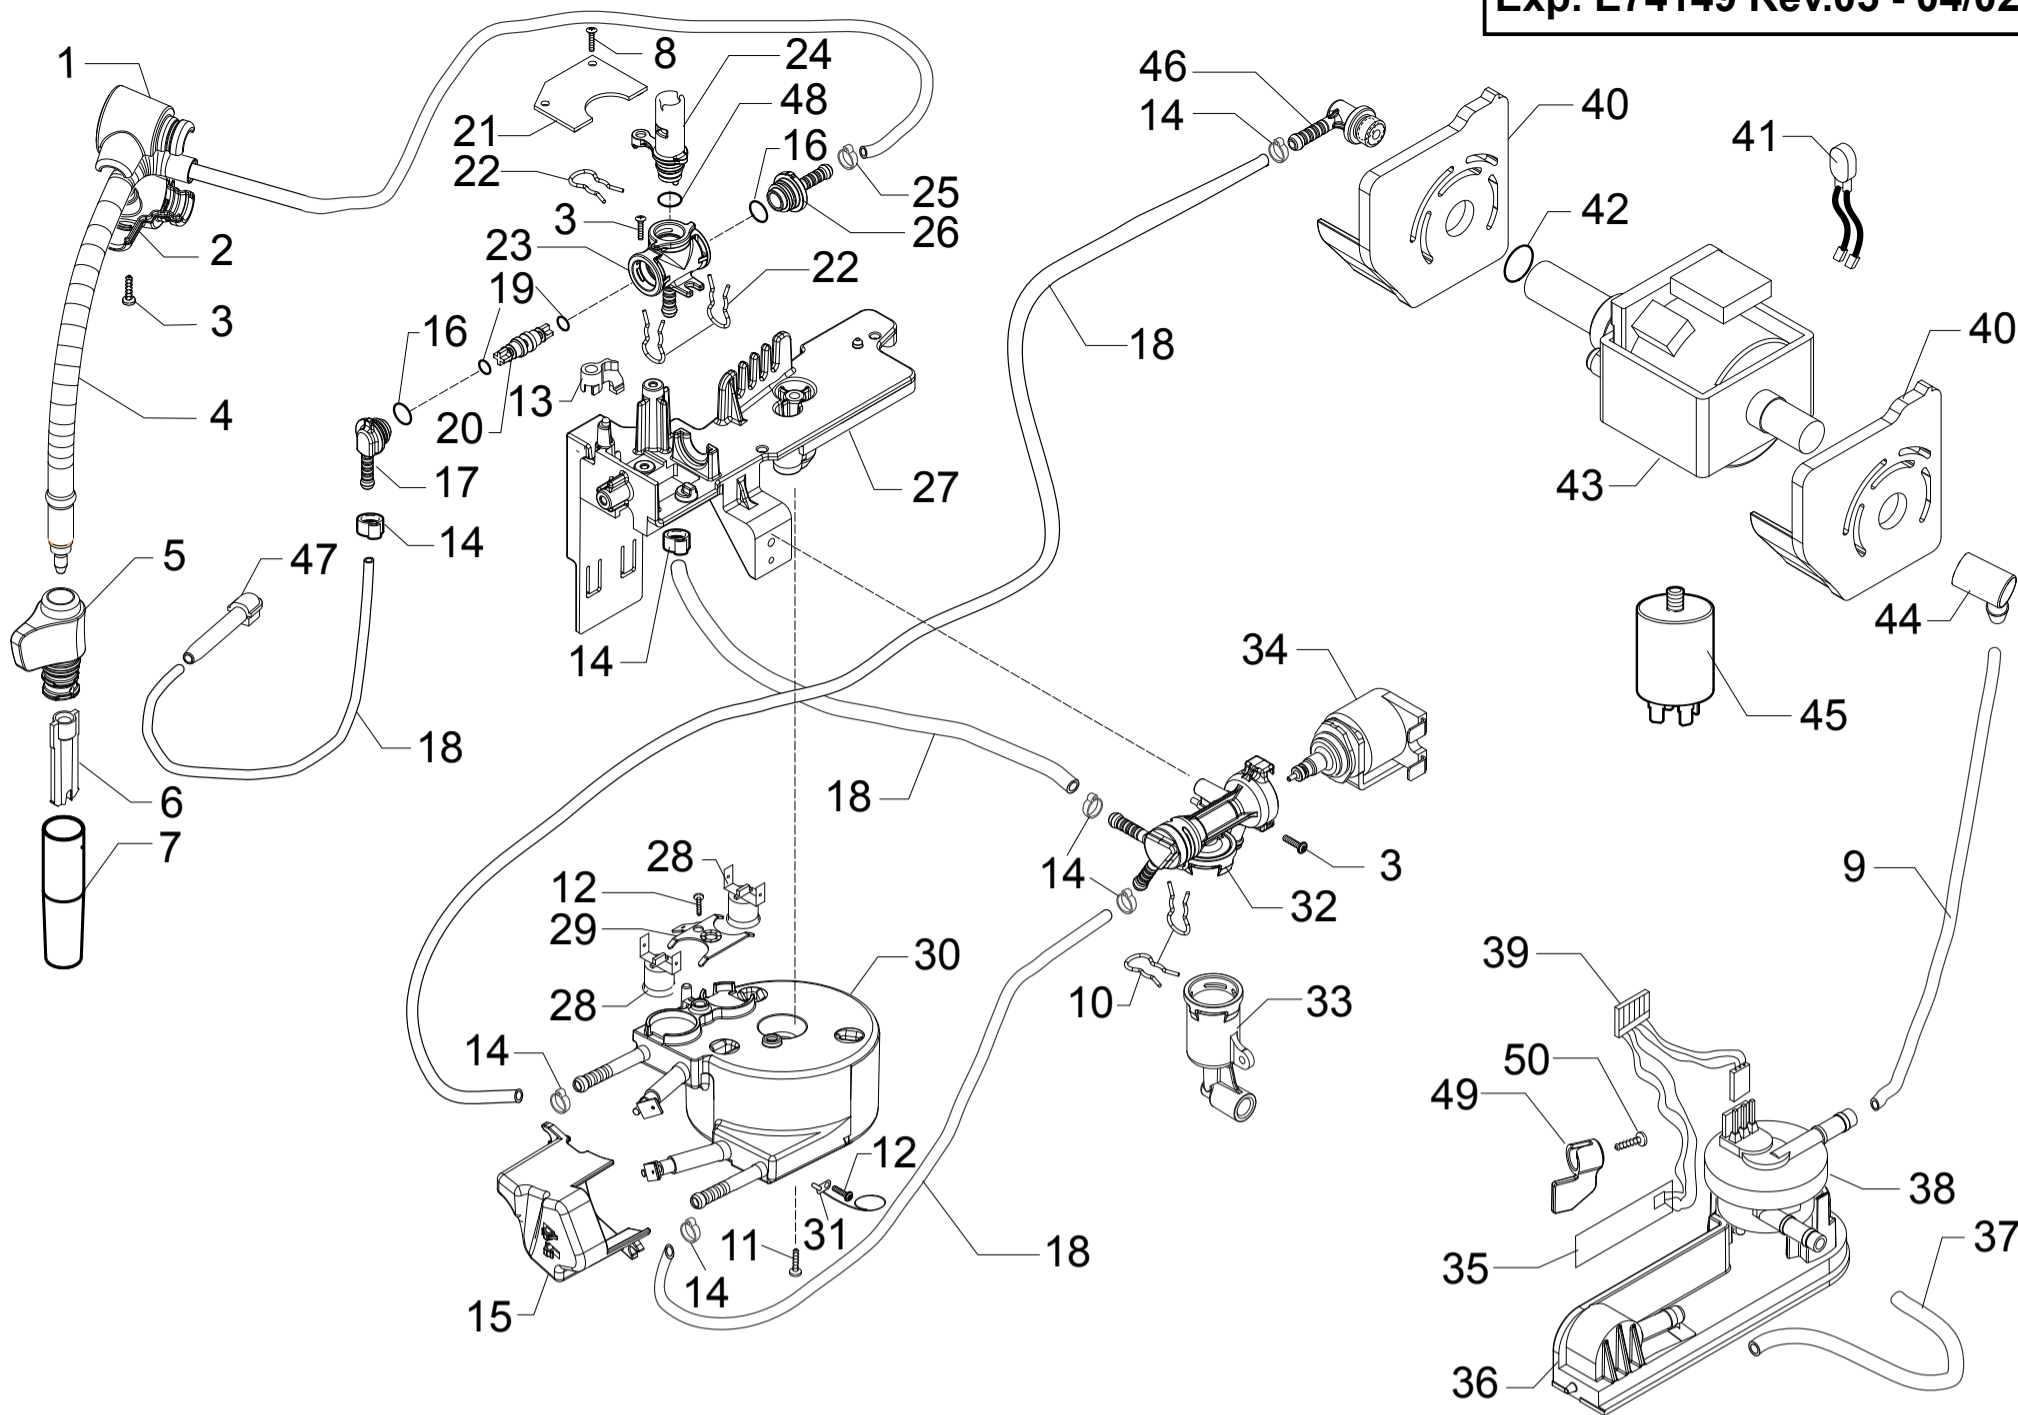

Saeco
INTERNATIONAL GROUP

ODEA BLACK GIRO PLUS

TABLE 2/6

SUP031OR

RI9755/11

Cod.10003400

POS	CODE	12NC	DESCRIPTION	NOTE	POS	CODE	12NC	DESCRIPTION	NOTE
01	11004196	996530002117	CHROM.UPPER STEAM TUBE COVER P0049		38	12000781	996530007887	TURBINE D=1,2 932-8521/90 ASSY.	
02	11004197	996530002118	CHROM.LOWER STEAM TUBE COVER P0049		39	11005648	996530003031	6 POLES CONNECT.LEVEL+FLOWMETER P0049 UL	230V
03	129913902	996530013164	SCREW TCB TORX 10 3X12 PLAST.ZN-B		40	11006296	996530003462	BLACK PUMP SUPPORT P0049 ASSY.	
04	11022486	996530007383	TF/CHROM.STEAM TUBE V2 P0049/P0053 ASSY.		41	11005668	996530003036	2POLES CONNECTOR PUMP P0049 UL	230V
05	-	421941300681	BLK/SIL.STEAM TUBE HANDGRIP P0049		42	140321961	996530013471	O-RING 2031 TERMOIL	
06	11001620	996530000925	BLACK PANNARELLO INNER TUBE P0049		43		421941305991	ULKA PUMP EP5FMGW 230V-50HZ	230V-50HZ
07	11001621	996530000926	SS PANNARELLO COVER P0049		44	147920150	996530017348	90° INLET PUMP CONNECTOR	230V
08	129913202	996530013156	SCREW TCB TORX 10 3X8 PLAST.ZN-B		45	12000005	996530007709	ANTIDISTURB FILTER 10A FNC 1005474103P	230V
09	149360200	996530018269	SILICONE TUBE 5X8 70SR	IN ROLL	46	11001054	996530000624	BLK PUMP OUTLET 90°CONNECTOR P0049/B	
10	11005096	996530002744	SS FORK SPRING FOR BLOWDOWN VALVE P0049		47	11001630	996530000935	BLK MILK ISLAND DESCARG.WATER CONN.P0049	
11	12001369	996530008039	SCREW TSP TORX 10 5X35 PLAST.SS		48	12001615	996530067929	OR 2025 IN EPDM PEROX.FOOD 70 SH	
12	12001715	996530069758	SCREW TCB TORX 20 M4X8 AUTOFORMING ZN-B		49	17001879	996530073171	BLK CAPACIT.SENSOR DEADLOCK INSERT P0049	
13	11008876	996530005077	BLK BRASS FAUCET BLOCK INSERT P0049/A		50	12000450	996530007819	SCREW TCB TORX 10 3,5X12 PLAST.ZN-N	
14	12000892	996530007947	OETIKER CLAMP D=9,5 16700004			11025775	996530067768	TEA/BRASS FAUCET V2 P0049-P0053 ASSY. WITH PART. N°16-17-19-20-22-23-24-26-48	
15	17000386	996530066737	BLK BOILER CONNECTORS COVER P0049/P0053			11001543	996530000887	BLOWDOWN VALVE P0049 ASSY. WITH PART. N°10-32-33-34	230V
16	12001613	996530067867	O-RING 108 EPDM PEROX.FOOD 70 SH			11023770	996530066697	SLIM TUB.BOILER P0049/C 230V ASSY.	COMPLETE
17	11001544	996530000888	BLACK FAUCET CONNECTOR P0049						
18	16000380	996530009505	5X8,9 SILICONE TUBE	IN ROLL					
19	12001614	996530067769	OR 2012 IN EPDM PEROX.FOOD 70 SH						
20	11004134	996530002075	TEA/BRASS FAUCET SHAFT P0049						
21	11007569	996530004425	FAUCET ELECTRONIC CARD G0053 ASSY.						
22	11001499	996530000853	SS FAUCET FORK SPRING P0049						
23	11004625	996530002455	TEA/BRASS FAUCET CASING P0049						
24	11025776	996530067941	PLAST/BRASS FAUCET SHAFT V2 P0049 ASSY.						
25	NF11.052	996530059178	OETIKER CLIP						
26	11001546	996530000891	BLACK FAUCET STRAIGHT CONNECTOR P0049						
27	11001332	996530000755	BLACK BOILER-FAUCET-VALVE SUPPORT P0049						
28	-	262279998757	THERMOSTAT OPEN/CLOSE 190/-35DEGC B						
29	11001751	996530000997	TUB.BOILER V3 UPPER THERM.FIXING SPRING						
30	11013735	996530006841	SLIM TUB.BOILER ASSY.	230V 1300W					
31	190800100	996530026997	TEMPERATURE SENSOR NTC UL L=280MM						
32	20000591	996530009861	BLK BLOWDOWN VALVE CASING KIT P0049						
33	20000592	996530009862	BLOWDOWN VALVE CONNECTOR P0049 ASSY.						
34	20000590	996530009859	BLOWDOWN VALVE COIL P0049 ASSY.	230V					
35	11003232	996530001522	AS.CPU+SW WATER LEVEL SENSOR V2						
36	11003670	996530001828	BLACK TURBINE SUPPORT V2 P0049						
37	JS01.022	996530057357	SILICONE TUBE 5X10 60SH	IN ROLL					