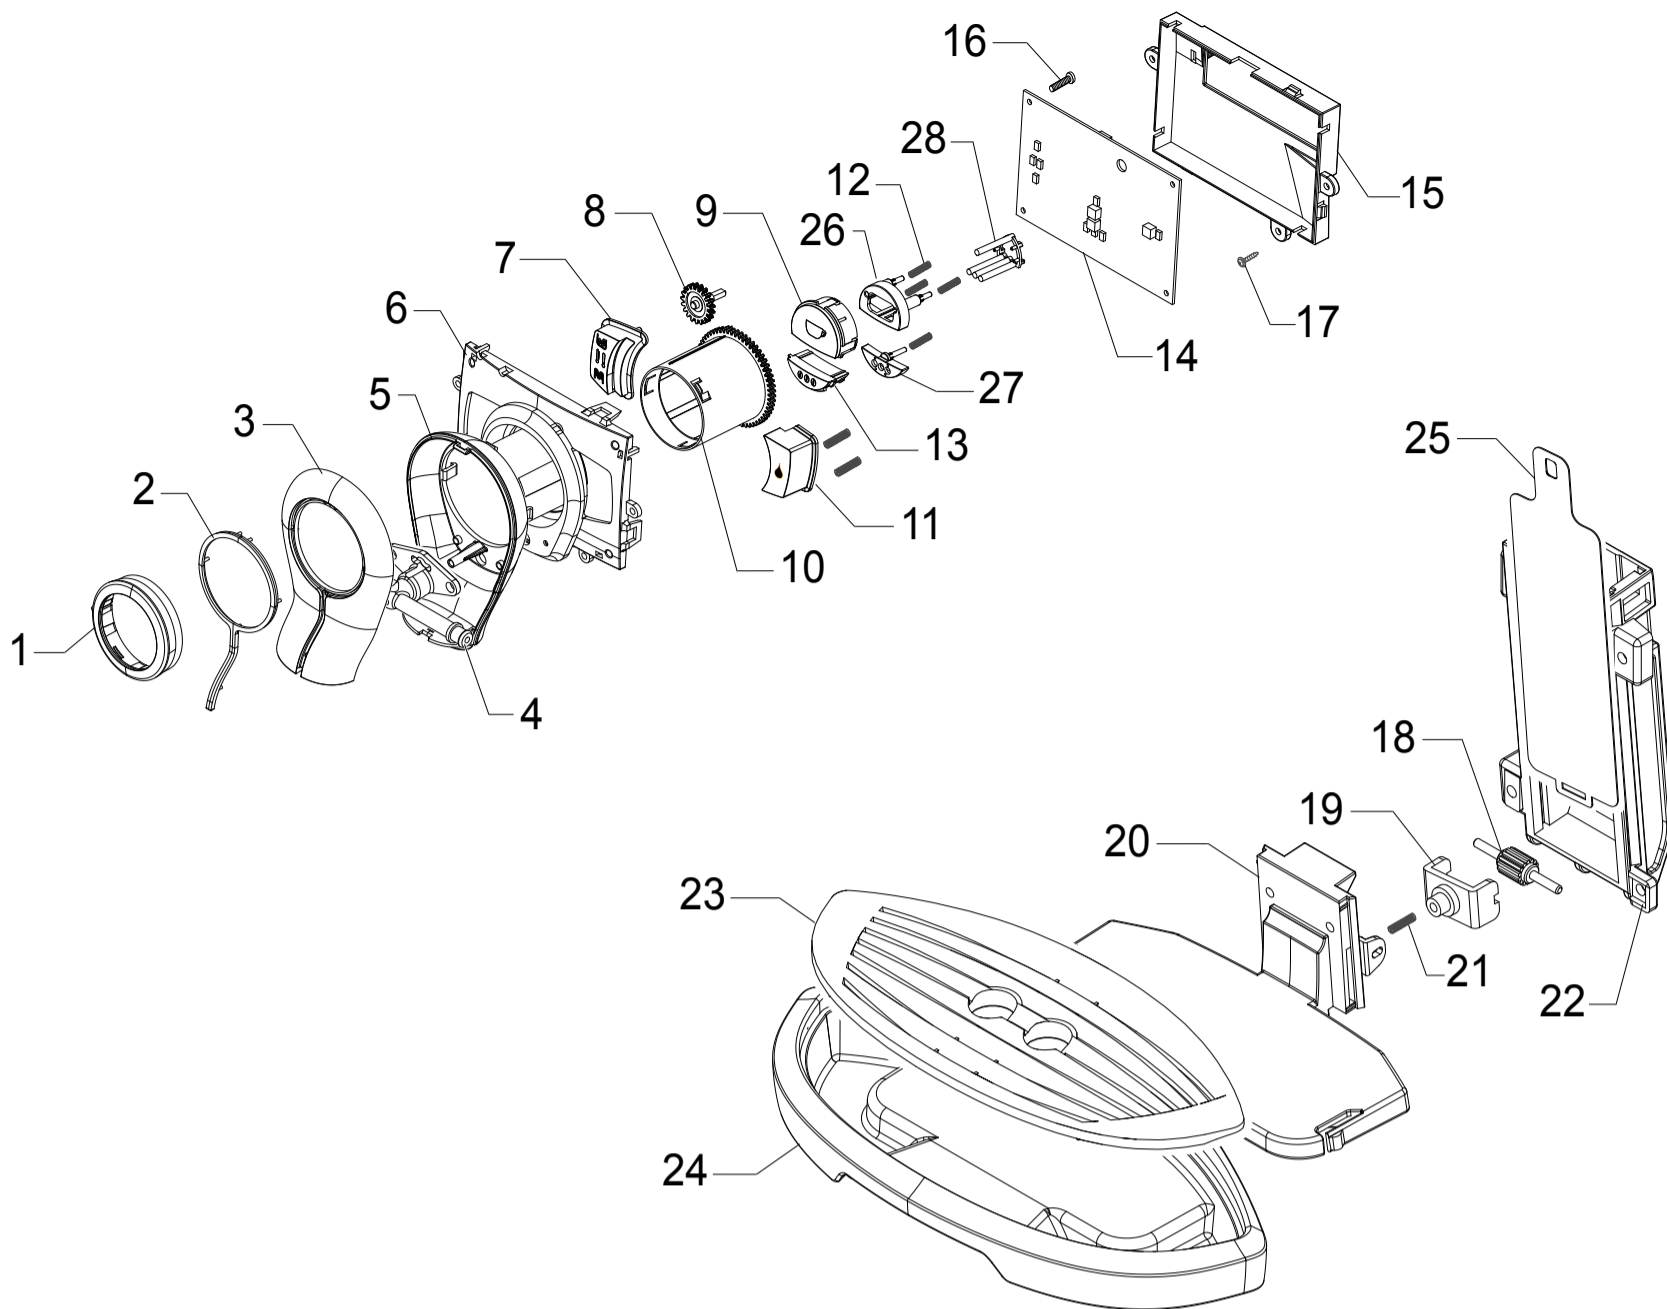

Saeco
INTERNATIONAL GROUP

SUP031OR

RI9755/11

Cod.10003400

POS	CODE	12NC	DESCRIPTION	NOTE	POS	CODE	12NC	DESCRIPTION	NOTE
01	11004100	996530002042	CHROM.COFFEE HEIGHT REGULATION NUT P0049						
02	11023221	996530066673	BLACK COFFEE DISPENSER LENS P0049						
03	11011223	996530005996	SPEC.FRONT COFF.DISPENS.COVER S/SC.P0049						
04	11001772	996530001015	BLACK COFFEE DISPENSER INNER TUBE P0049						
05	11011221	996530005995	SPECCH.REAR COF.DISPENSER COVER P0049						
06	11011224	996530005997	SPECCHIATO FRONT CPU CARD SUPPORT P0049						
07	11001351	996530000768	BLACK ALLARMS BUTTON P0049						
08	11001320	996530000752	BLACK GEAR Z=19 P0049						
09	11001354	996530000772	BLACK COFFEE BUTTON P0049/B						
10	11001314	996530000751	BLACK SUPPORT FOR RING NUT P0049						
11	11001352	996530000769	BLACK WATER BUTTON P0049						
12	11001363	996530000781	SS BUTTONS SPRING P0049						
13	11001355	996530000773	BLACK COFFEE DOSE BUTTON P0049/B						
14	20006860	996530066744	KIT SPARES CPU+SW V3 P0049 ASSY. UP TO S/N TW901249599456						
	20007210	996530073293	KIT SPARES CPU+SW SB P0049 ASSY. FROM S/N TW901249599457						
15	11001299	996530000734	BLACK REAR CPU CARD SUPPORT P0049.						
16	129913202	996530013156	SCREW TCB TORX 10 3X8 PLAST.ZN-B						
17	12000450	996530007819	SCREW TCB TORX 10 3,5X12 PLAST.ZN-N						
18	11001758	996530001002	PIN WITH BLACK INSERT P0049 ASSY.						
19	11001335	996530000758	BLACK DRIP TRAY PIN INSERT P0049						
20	17002054	996530072781	BLACK DRIP TRAY SUPPORT V2 P0049						
21	11001364	996530000782	SS DRIP TRAY MOVE SPRING P0049						
22	11001294	996530000728	BLACK DRIP TRAY GUIDE P0049						
23	11011128	996530005981	SPECCHIATO DRIP TRAY GRATE P0049						
24	11023656	996530066688	TXT/BLACK DRIP TRAY P0049						
25	11023580	996530007638	BLACK DRIP TRAY PROTECTION V2 P0049						
26	11001350	996530000767	BLACK COFFEE BUTTON SPACER P0049/B						
27	11001309	996530000745	BLACK COFFEE DOSE BUTTON SPACER P0049						
28	11001291	996530000726	TRANSP.LED COVER CAP P0049						

Saeco
INTERNATIONAL GROUP

ODEA BLACK GIRO PLUS

TABLE 2/6