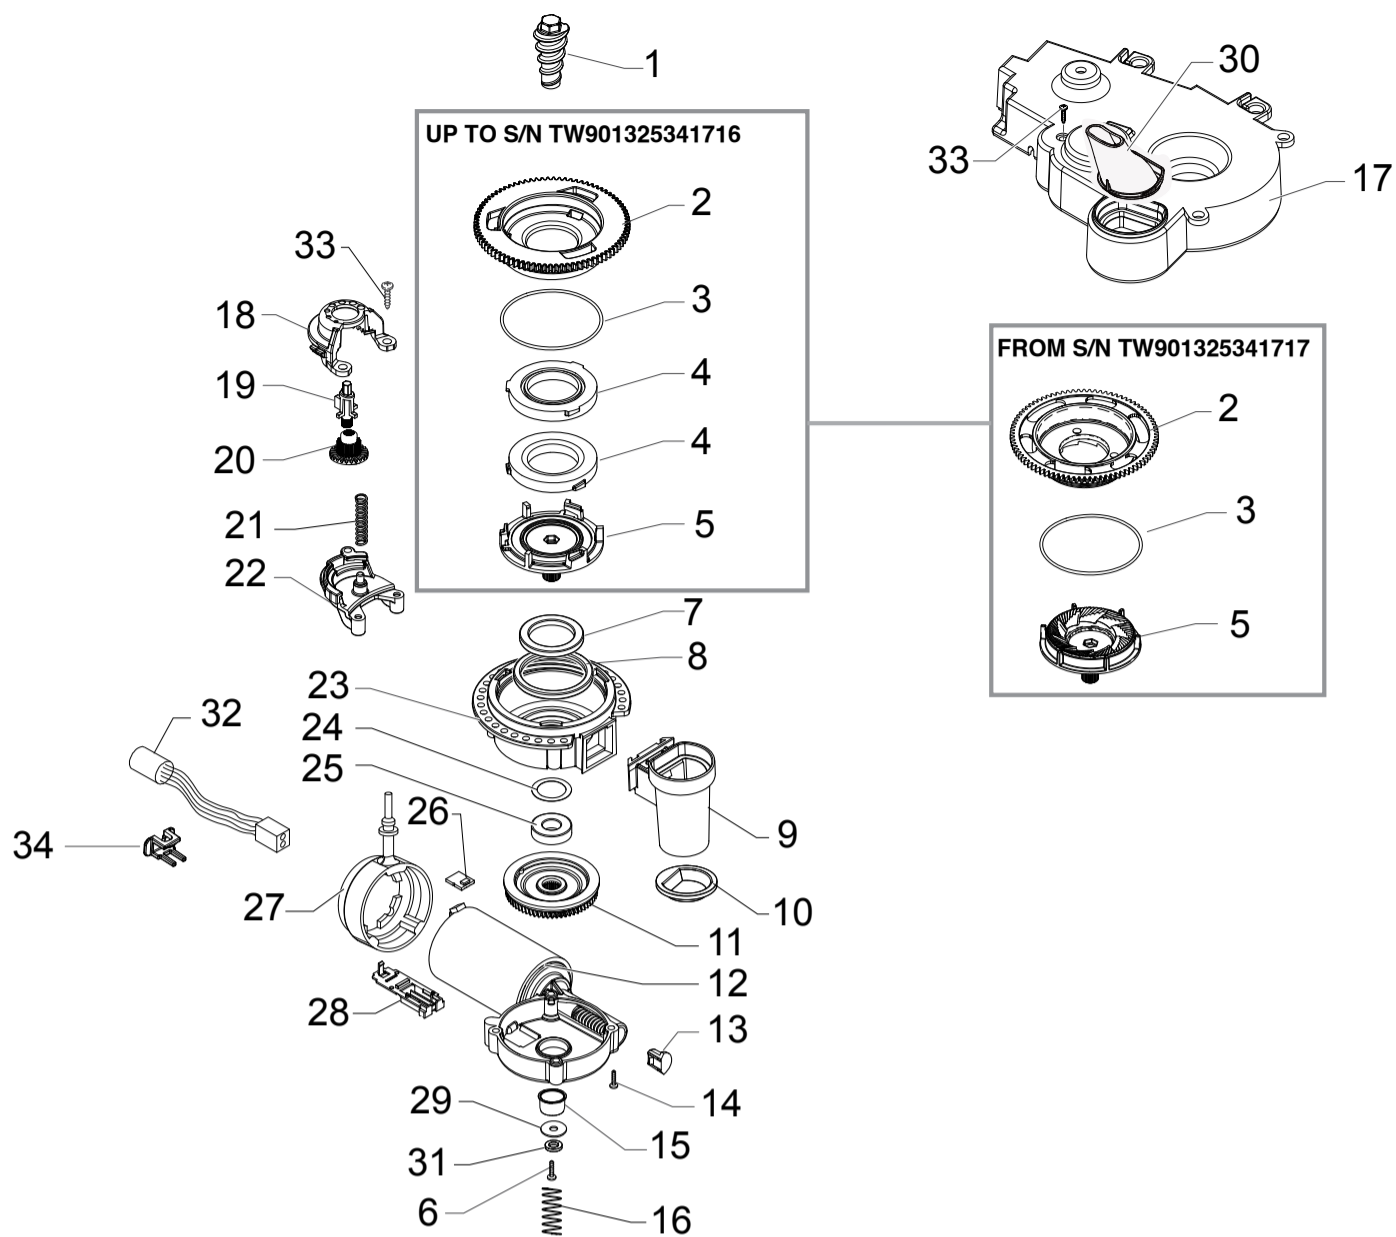

SUP031OR

RI9755/11

Cod.10003400

POS	CODE	12NC	DESCRIPTION	NOTE	POS	CODE	12NC	DESCRIPTION	NOTE
01	11011205	996530005991	TEA ZAMA INCREASE SCREW GRINDER		31	128310402	996530012341	GALV.WASHER UNI 8842 A4	
02	-	421941094152	BLK COF.GRINDER UPPER GRINDER SUPPORT V2		32	11005658	996530003033	5POLES CONNECTOR MC SENSORS P0049 UL	230V
			UP TO S/N TW901325341716		33	129914002	996530013165	SCREW TCB TORX 10 3,5X16 PLAST.ZN-B	
02	11027349	996530073677	BLK UPPER SUPPORT WITH COMOLDED MILL V2		34	17001921	996530072477	BLK WIRING FIX INSERT FOR GRINDER BOARD	
			FROM S/N TW901325341717						
03	140328960	996530013577	OR ORM 0530-15 NBR FDA			11007416	996530004292	GEN.MOTOR COF.GRINDER V2 P0049 ASSY	230V
04	146520100	996530016342	BAKED CLAY GRINDER 48X28			-	421941303031	GEN.MOTOR COF.GRINDER COM.P0049 230V ASS	230V
			UP TO S/N TW901325341716					FROM S/N TW901325341717	
05	149198350	996530017952	BLK LOWER COFFEEGRINDER GRINDER SUPPORT						
	11027348	996530073671	BLK LOWER SUPPORT WITH COMOLDED MILL V2						
			FROM S/N TW901325341717						
06	129574802	996530012928	SCREW TCB TORX 20 M4X30 ZN-B						
07	123030300	996530011183	AXIAL BEARING EKKO 342.35252						
08	140360500	996530013597	FELT RING 45,4X39,4X4						
09	11026355	996530068049	BLK GROUND COFF.OUTLET CONVEYOR V4 ASSY.						
10	11030459	996530072511	GRY GROUND COFFEE CONT.LOWER SEAL SMART1						
11	226000300	996530029609	GEAR SX Z=38 FOR GRINDER MOTION ASSY.						
12	11000513	996530000317	MOTOR COFFEEGRINDER V3.1 ASSY.	230V					
13	149214800	996530018139	MC V3 MOD=1,25 WORM SCREW CENTRING CAP						
14	129661702	996530012992	SCREW TCB TORX 3,5X30 PLAST.ZN-B						
15	11002873	996530001389	INSULATOR BUSH FOR GRINDER MOTOR P124						
16	11000597	996530000376	COFFEE GRINDER SUPPORT SPRING P124						
17	11001826	996530001044	COFFEE GRINDER SOUNDPROOFING COVER P0053						
18	11002508	996530001296	UPPER COFFEEGRINDER GEAR SUPPORT P124						
19	11003446	996530001673	BLACK BEAN COFFEE GRINDER INSERT P0049						
20	11003784	996530001907	COFFEE GRINDING ADJUSTMENT GEAR P0049						
21	11002572	996530001308	COFFEEGRINDER REGULATION SPRING P124						
22	11002613	996530001314	LOWER COFFEEGRINDER GEAR SUPPORT P124						
23	142905450	996530015258	BLK UPPER BODY WITH COFFEE GROUND OUTLET						
24	128381800	996530012374	STEEL CRINKLE WASHER 21,8X14X0,25						
25	123030200	996530011182	RADIAL BEARING 61900.2RS1						
26	181540900	996530022784	ELECTR.BOARD WITH SENSOR HAL506 SF-K						
27	11001367	996530000785	BLACK COFFEE GRINDER SUPPORT P0049						
28	149199050	996530017963	BLK SENSOR SUPPORT FOR COF.GRINDER MOTOR						
29	128381902	996530012375	STEEL FLAT WASHER DI=4,3 DE=14 SP=1,5						
30	11004199	996530002119	BLACK BREW UNIT CONDENSE CONVEYOR P0049						

ODEA BLACK GIRO PLUS