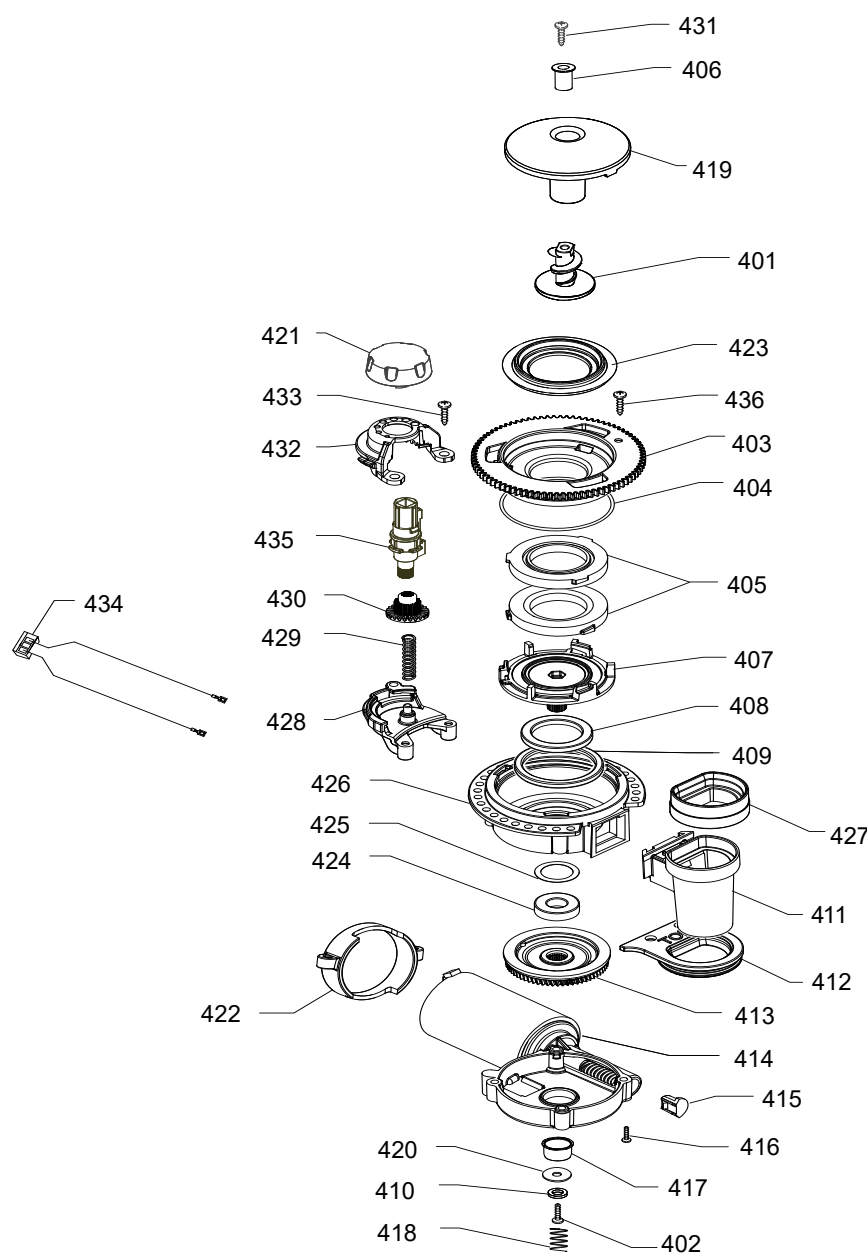

EP2035/40 EP2235/40 EP3242/60 EP2030/10
EP2131/62 EP3146/72/82/92 EP3243/50/70
EP2136/62/72 EP3241/50/54 EP3246/84
EP2230/10/12/13/14/15 EP3246/70/72/73/74
EP2231/40/42/43/44 EP3249/70 EP3546/70

Cod. 882870040830 882872440020-0400 882873660400 882870210830
Cod. 882873062710-2210 882873372710-82710-92710-92210 882872050020-400-70020-70400-70830
Cod. 882873162710-2210-882873172210 882871650020-0400-0830-4820 882872050010-0300-882872070010
Cod. 882871310010-0300-2240-3470-4820-5240 882871770620-0220-0400-3470-0830-0020-4820-4860
Cod. 882871440020-0620-2410-0400-0830-3470-4860-0530 882872170020-0400 882871784660 882874170010