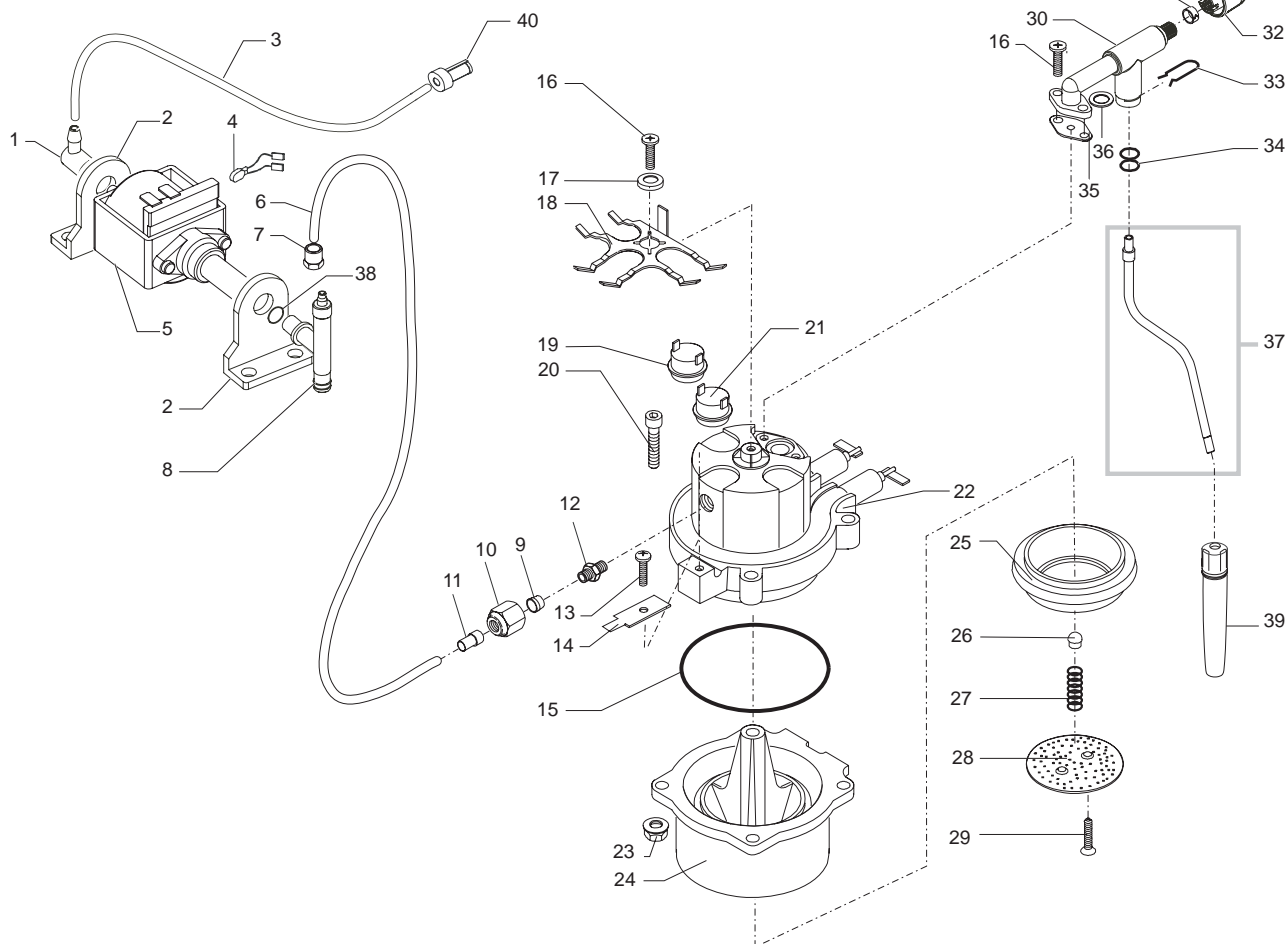

POS	CODE	DESCRIPTION	NOTE
01	6315001010	KEY ON-OFF SILVER	
02	WGA5316001000	RED LUMINOUS SIGNALER	
03	WGA4315007000	BUTTONS SUPPORT	
04	WGA5302001000	UNIPOLAR SWITCH	
05	129660802	PANELVIT TCB SCREW4 X16 DIN 7505 Z	
06	6315001000	KEY COFFEE SILVER	
07	6315001020	KEY STEAM SILVER	
08	WGA5316002000	GREEN LUMINOUS SIGNALER	
09	11000110	WIRING HARNESS ARMONIA EASY	
10	WGADM1563	3 POLE SELF LOCKING PIN	
11	WGA4316002000	BLACK MOUNTING PLATE ARMONIA	230V
	11000528	MOUNTING PLATE ARMONIA/UL BLACK	220V KOREA
12	12000450	SCREW TCBR TORX 10 3,5X12 PLAST.ZN-N	
13	123270102	NUT M6 FLANGED TOOTHED BASE GALV	
14	WGA4315006000	WATER CONTAINER	
15	WGA4315001000	BLACK CASING ARMONIA	
16	WGAFG0245	FOOT	
17	WGA8315008000	BLACK CASING ARMONIA ASSY.	
	11001987	BLACK CASING COVER ARMONIA UL S/SCREEN	KOREA
18	11000155	BLACK COVER FOR CASING ARMONIA	
19	11000104	FRONT PAN. SAEC.SILVER S/S.ARMONIA EASY	
20	183911050	POWER CABLE SCHUKO BLACK L=1200MM	
	11001985	BLACK POWER CABL.KOREA 3X1,25 L=1200MM	
21	11000101	GRATE FOR ARMONIA EASY SILVER	
22	WGA4316004000	BLACK DRIP TRAY ARMONIA	
23	145501211	RED FLOAT FOR DRIP TRAY SMART	
24	15000010	INSTRUCT. MANUAL SAECO ARMONIA EASY	
25	146680150	BLACK COFFEE MEASURE	
26	226551650	PRESS.FILTERH.ALUM.BLACK	
		<b>SEE COD. EXPL. E90005</b>	
27	175900400	POLYST.UPPER INSERT FOR BOX ARMONIA	
28	175892500	CARDBOARD INSERT ACCESSOR. ESPR.PLUS	
29	175900500	POLYST.LOWER INSERT FOR BOX ARMONIA	
30	13000101	DISPLAY BOX SAECO ARMONIA/ARMONIA EASY	