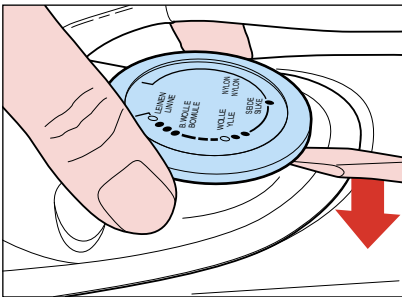

Anti Drip

Water is only released into steam chamber via the tank valve when the soleplate temperature is high enough. If the temperature is too low, the tank valve is closed by means of a bi-metal disc.

Steam Tip

Concentrated steam delivered in the hard to reach places by pointed shape and the elongated steam slots.

THERMOSTAT DIAL ASSY 1

RATTLE SPRING 2

BACKPLATE ASSY 3

CORDSET 4

BALL SWIVEL 5

- Remove Screw A
- Remove Screws B1, B2