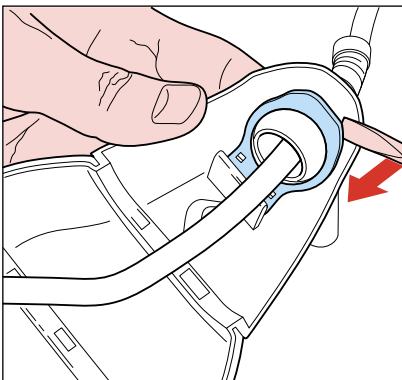

Anti Drip

Water is only released into steam chamber via the tank valve when the soleplate temperature is high enough. If the temperature is too low, the tank valve is closed by means of a bi-metal disc.

Steam Tip

Concentrated steam delivered in the hard to reach places by pointed shape and the elongated steam slots.

THERMOSTAT DIAL ASSY 1

RATTLE SPRING 2

BACKPLATE ASSY 3

CORDSET 4

BALL SWIVEL 5

- Remove Screw A
- Remove Screws B1, B2