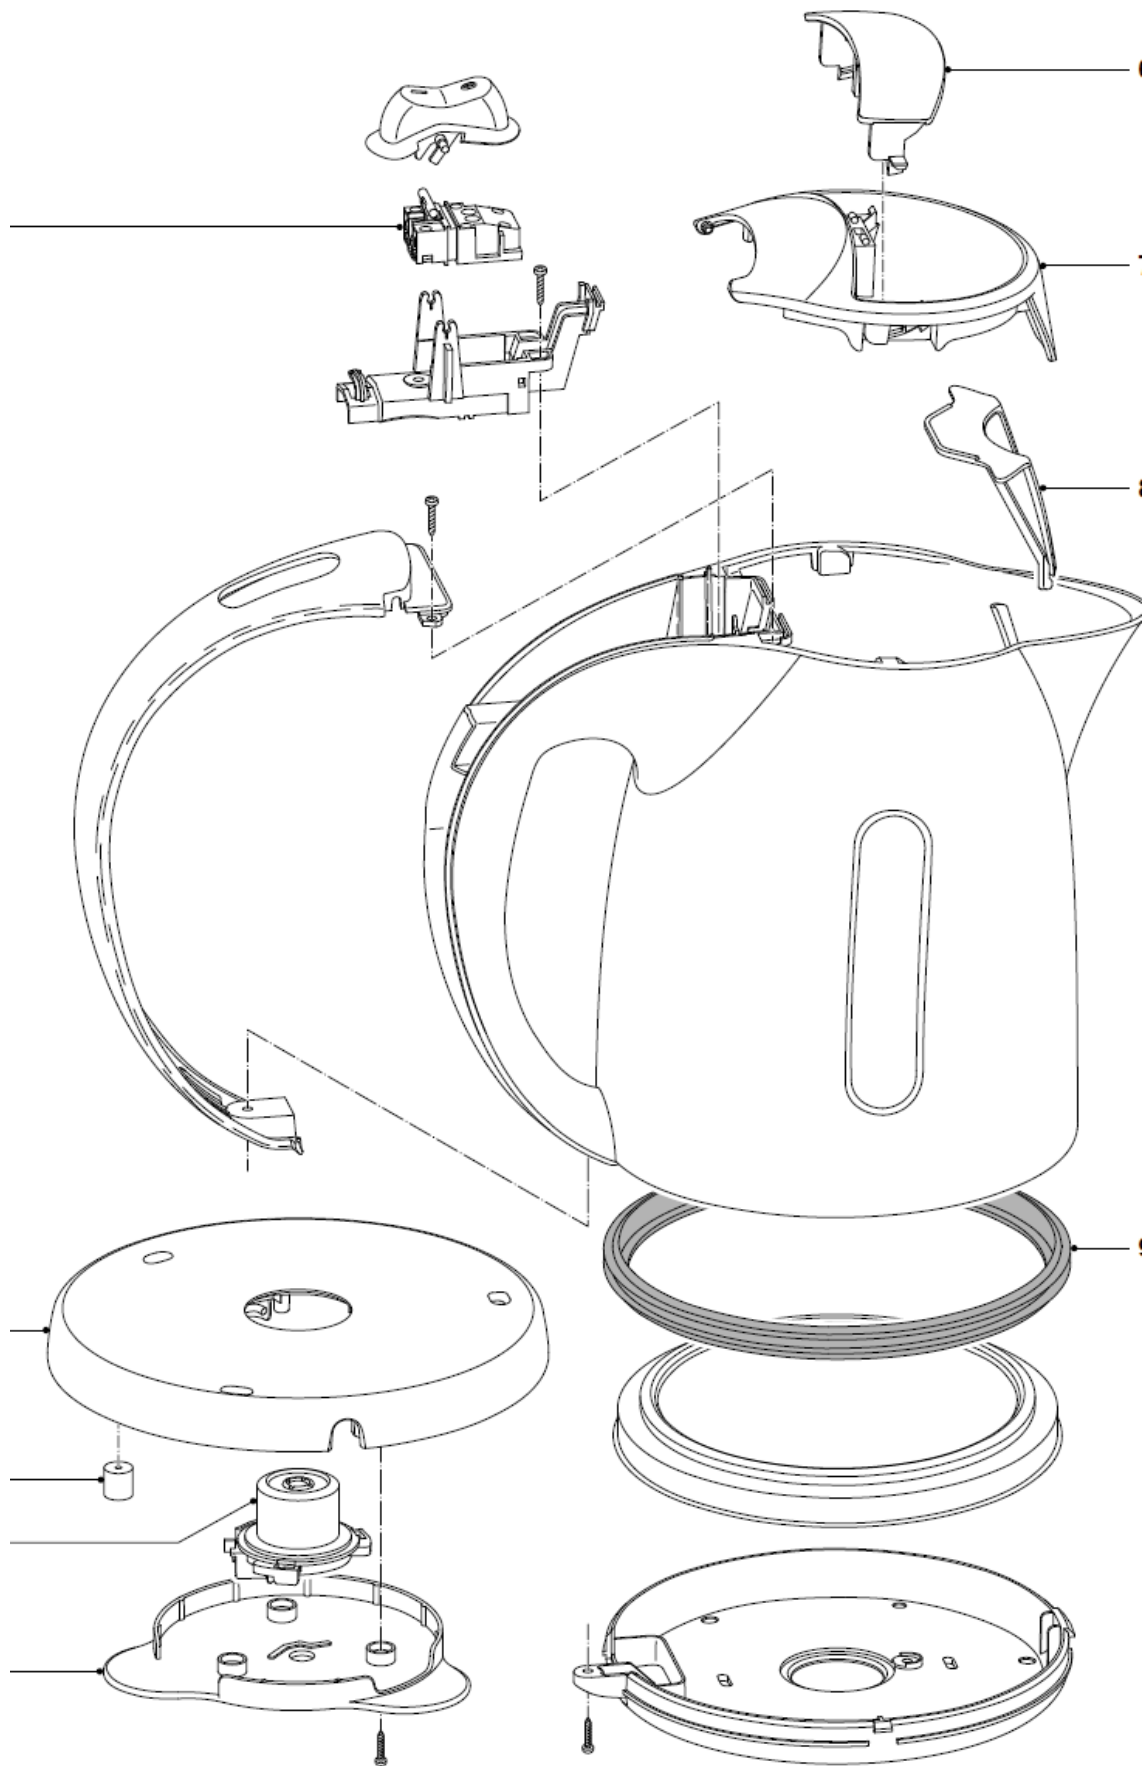

•Design specifications

- Materials: Heating element: Stainless steel,
Housing: Polypropylene/ ABS
Switch & toolholder: Polypropylene
- Color(s): White and red

TECHNICAL INFORMATION

- Capacity: 1.5 L
- Power: 2000-2400 W
- Cord length: 0.75 m
- Voltage: 220-240 V
- Frequency: 50-60 Hz

DIMENSIONS

- Product dimensions (WxDxH): 16.6x23x24.9 cm

OPTIONAL (accessories)

No specific issues.

Safety

- This product meets the requirements regarding interference suppression on radio and TV.
- After the product has been repaired, it should function properly and has to meet the safety requirements as officially laid down at this moment.