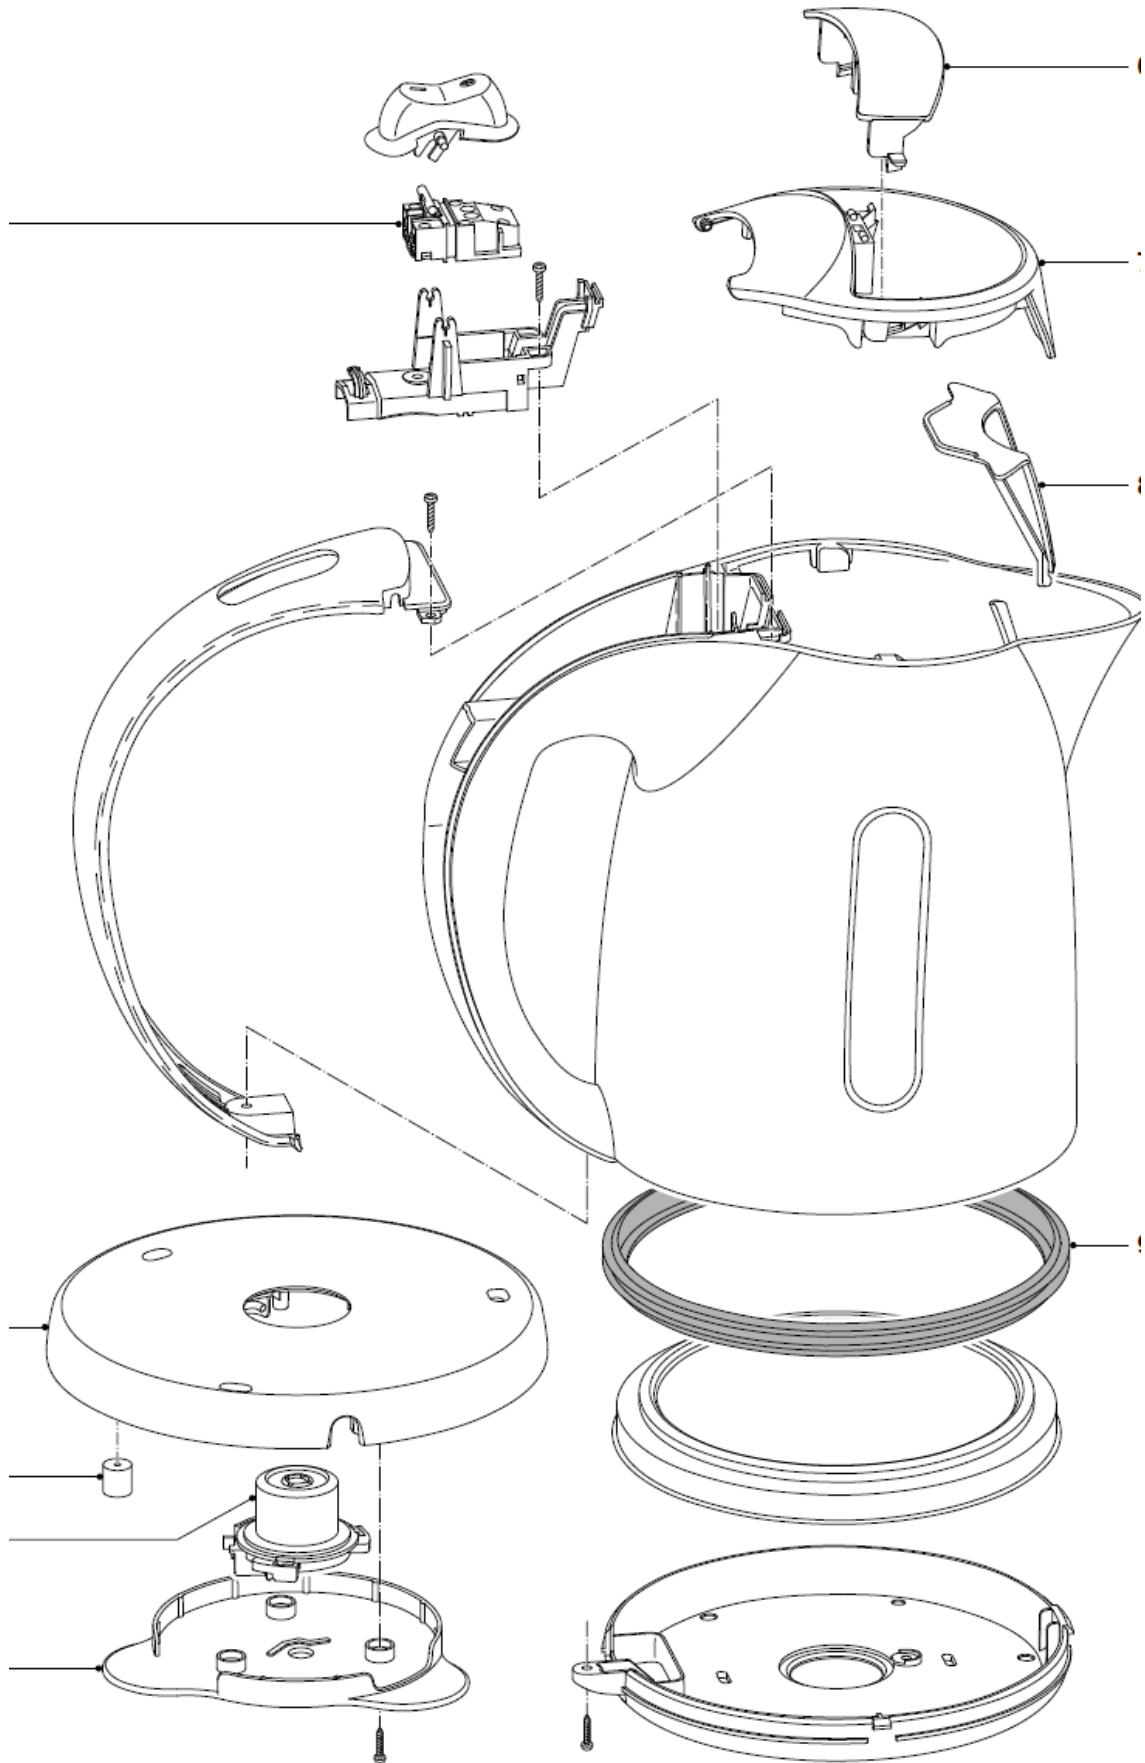

•Design specifications

- Materials: Heating element: Stainless steel,
Housing: Polypropylene/ ABS
Switch & toolholder: Polypropylene
- Color(s): White and red

TECHNICAL INFORMATION

- Capacity: 1.5 L
- Power: 2000-2400 W
- Cord length: 0.75 m
- Voltage: 220-240 V
- Frequency: 50-60 Hz

DIMENSIONS

- Product dimensions (WxDxH): 16.6x23x24.9 cm

OPTIONAL (accessories)

No specific issues.

Safety

- This product meets the requirements regarding interference suppression on radio and TV.
- After the product has been repaired, it should function properly and has to meet the safety requirements as officially laid down at this moment.