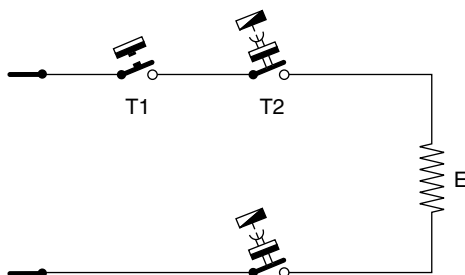

TECHNICAL INFORMATION

- Voltage : 220 - 240 V
- Frequency : 50 - 60 Hz
- Power consumption : 2400 W
- Contents Kettle : 500 - 1700 cc
- On/off indication : Blue LED illuminating kettle content
- Coloursetting : Brushed metal / Black
- SAP coding : HD4667/20

DISASSEMBLY AND RE-ASSEMBLY ADVISE

- No specific issues

REPAIR INSTRUCTIONS

- **Electrical circuit**
When the appliance does not work, check the electrical Circuit.
- **Descaling**
Fill the kettle with water up to three-quarters of the maximum level indication and press the on/off switch. After the kettle has switched itself off, add white vinegar (8% acetic acid) or an appropriate descaler up to the maximum level indication. Leave the solution in the kettle overnight. Empty the kettle and rinse the inside thoroughly. Repeat this procedure if there is still some scale left in the kettle.
- **Cleaning filter**
Clean the filter by rinsing it under a running tap. If necessary, you can use a soft nylon brush. The scale filter can also be cleaned in the dishwasher or clean the filter by de-scaling it in the same way as the kettle. Let the filter soak in a cup of warm water with some white vinegar or an appropriate descaler. Take the filter out of the cup and rinse it thoroughly.

OPTIONAL (accessories)

- Commercial trade number triple filter : HD4992 (Black)

EXPLODED VIEW & PARTS LIST

HD4667/20

Pos	Service code	Description
1	4222 459 45239	Triple filter HD4992
2	4222 459 45240	Base upper
3	9965 000 32709	Plug CS7
4	4222 459 45241	Base lower
5	4222 459 45242	Rubber feet (3pcs)