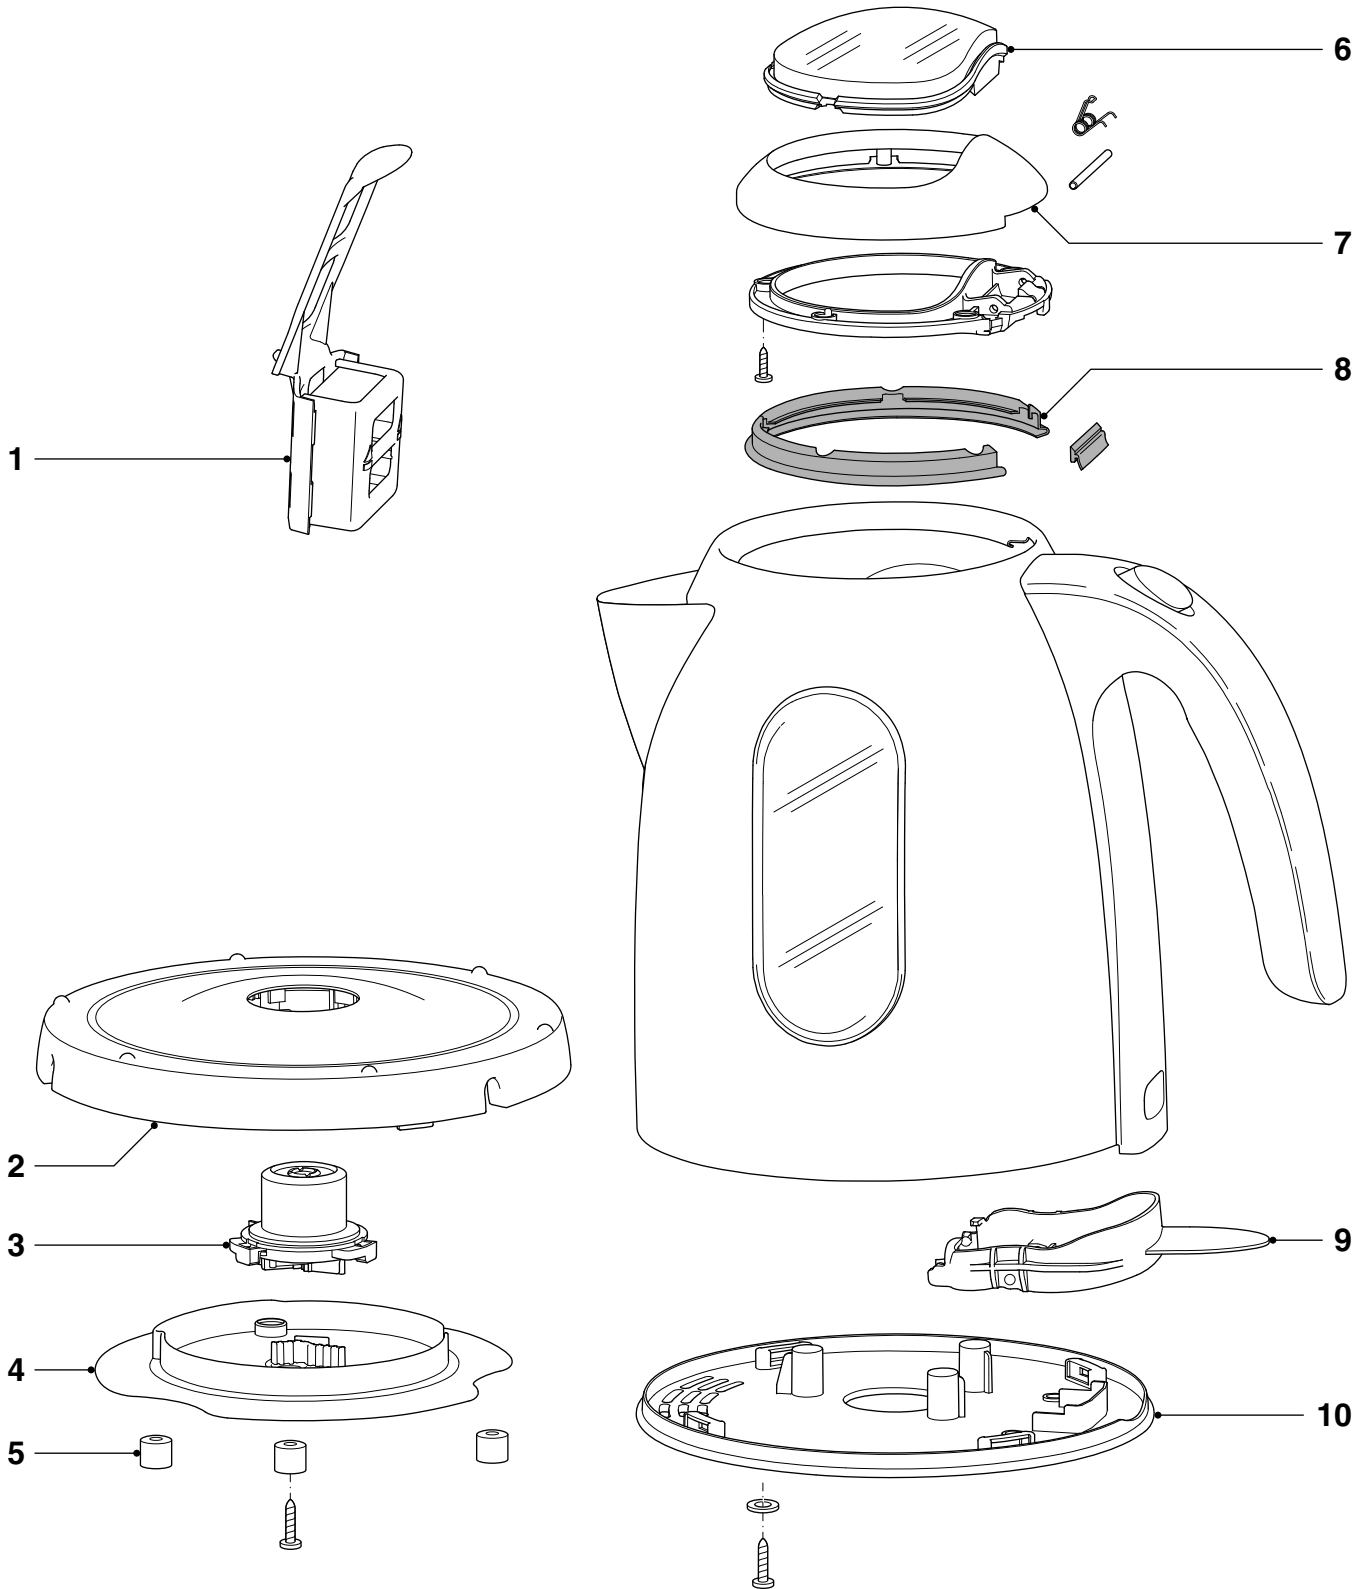

TECHNICAL INFORMATION

- Voltage : 220 - 240 V
- Frequency : 50 - 60 Hz
- Power consumption : 2400 W
- Contents Kettle : 500 - 1700 cc
- On/off indication : Blue LED illuminating kettle content
- Coloursetting : Brushed metal / Black
- SAP coding : HD4667/20

DISASSEMBLY AND RE-ASSEMBLY ADVISE

- No specific issues

REPAIR INSTRUCTIONS

- **Electrical circuit**
When the appliance does not work, check the electrical Circuit.
- **Descaling**
Fill the kettle with water up to three-quarters of the maximum level indication and press the on/off switch. After the kettle has switched itself off, add white vinegar (8% acetic acid) or an appropriate descaler up to the maximum level indication. Leave the solution in the kettle overnight. Empty the kettle and rinse the inside thoroughly. Repeat this procedure if there is still some scale left in the kettle.
- **Cleaning filter**
Clean the filter by rinsing it under a running tap. If necessary, you can use a soft nylon brush. The scale filter can also be cleaned in the dishwasher or clean the filter by de-scaling it in the same way as the kettle. Let the filter soak in a cup of warm water with some white vinegar or an appropriate descaler. Take the filter out of the cup and rinse it thoroughly.

OPTIONAL (accessories)

- Commercial trade number triple filter : HD4992 (Black)

EXPLODED VIEW & PARTS LIST

HD4667/20

Pos	Service code	Description
1	4222 459 45239	Triple filter HD4992
2	4222 459 45240	Base upper
3	9965 000 32709	Plug CS7
4	4222 459 45241	Base lower
5	4222 459 45242	Rubber feet (3pcs)

Pos	Service code	Description
6	4222 459 45245	Transparent Lid
7	4222 459 45246	Lid upper
8	4222 459 45247	Lid sealing
9	4222 459 45244	Switch handle
10	4222 459 45243	Kettle bottom