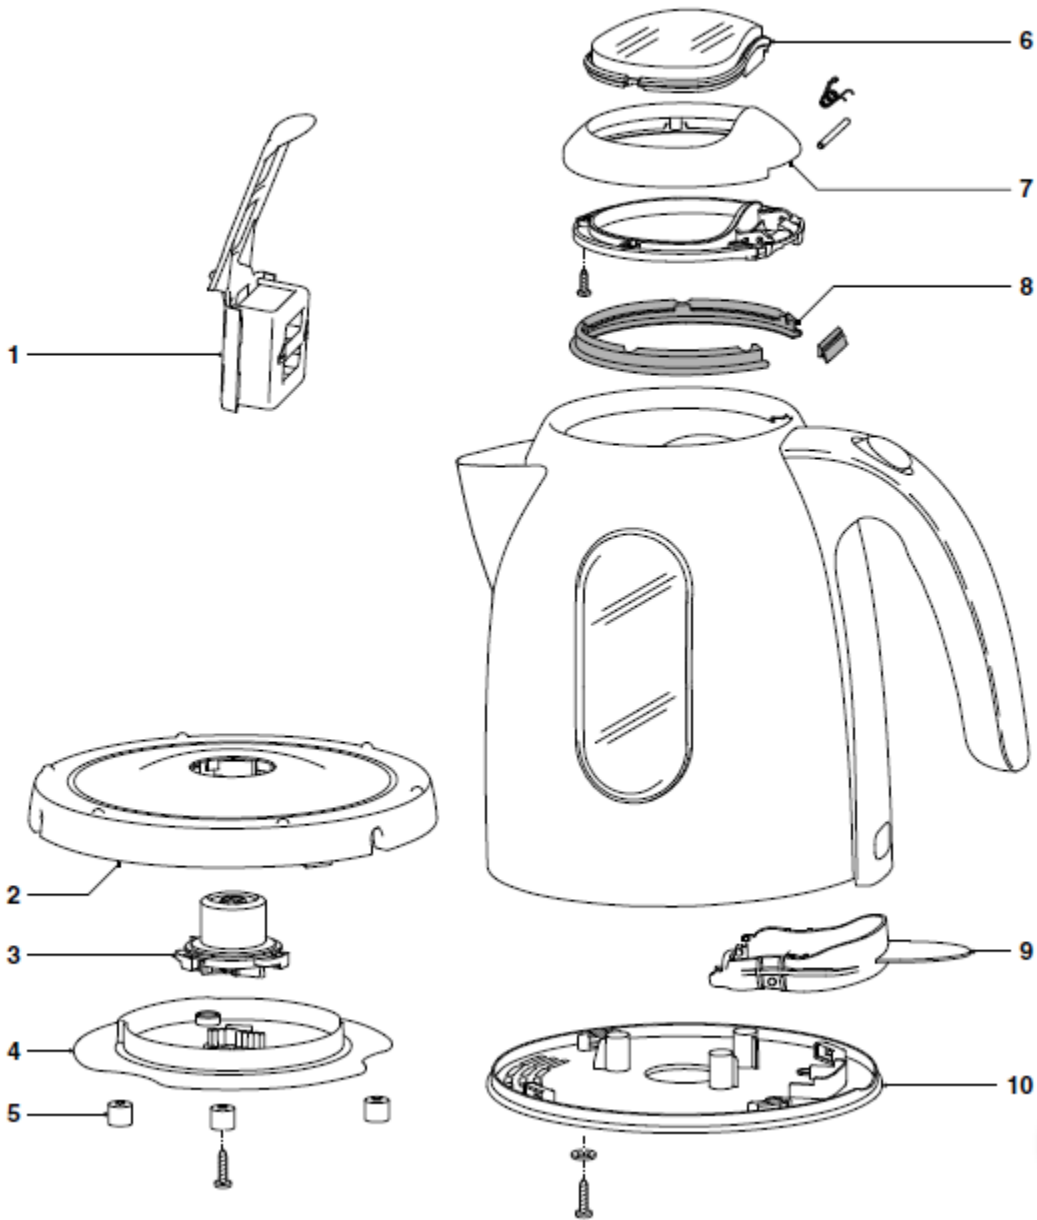

## TECHNICAL INFORMATION

- Voltage : 220 - 240 V
- Frequency : 50 - 60 Hz
- Power consumption : 2400 W
- Contents Kettle : 500 - 1700 cc
- On/off indication : Blue LED illuminating kettle content
- Coloursetting : Brushed metal / Black
- SAP coding : HD4667/20

## REPAIR INSTRUCTIONS

- **Electrical circuit**  
When the appliance does not work, check the electrical Circuit.
- **Descaling**  
Fill the kettle with water up to three-quarters of the maximum level indication and press the on/off switch. After the kettle has switched itself off, add white vinegar (8% acetic acid) or an appropriate descaler up to the maximum level indication. Leave the solution in the kettle overnight. Empty the kettle and rinse the inside thoroughly. Repeat this procedure if there is still some scale left in the kettle.
- **Cleaning filter**  
Clean the filter by rinsing it under a running tap. If necessary, you can use a soft nylon brush. The scale filter can also be cleaned in the dishwasher or clean the filter by de-scaling it in the same way as the kettle. Let the filter soak in a cup of warm water with some white vinegar or an appropriate descaler. Take the filter out of the cup and rinse it thoroughly.

POS.	Philips 12NC	Description
1	996510074802	TRIPLE FILTER
2	422245956201	UPPER BASE
3	996500032709	PLUG CS7
4	422245945241	BASE LOWER
5	422245945242	RUBBER FEET (3 PCS)
6	996510074801	TRANSPARENT LID
7	422245945246	LID UPPER
8	422245945247	LID SEALING
9	422245945244	SWITCH HANDLE
10	422245945243	KETTLE BOTTOM