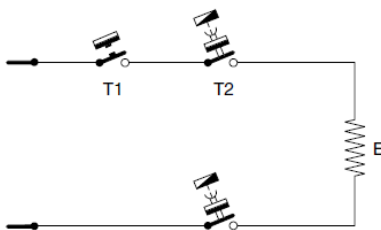

## TECHNICAL INFORMATION

- Voltage : 220 - 240 V
- Frequency : 50 - 60 Hz
- Power consumption : 2400 W
- Contents Kettle : 500 - 1700 cc
- On/off indication : Blue LED illuminating kettle content
- Coloursetting : Brushed metal / Black
- SAP coding : HD4667/20