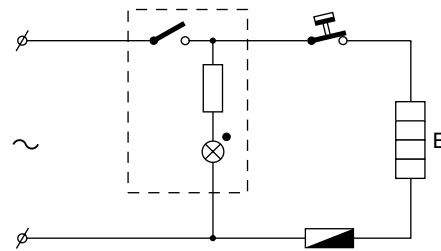

TECHNICAL INFORMATION

- Voltage : 230 V
- Frequency : 50 Hz
- Power consumption : 900 W
- Contents jug : 1200 cc
- Coloursetting : White/Celestial Blue
- Filter size : 1 x 4
- Thermostat switch-off temp : 140 ± 5 °C
- Fuse cut-off temp : 228 °C
- SAP coding : HD7446/70

DISASSEMBLY- AND RE-ASSEMBLY ADVISE

- **Base removal**
Besides two screws, two plastic snap connections have to be detached by means of using a simple screwdriver, as indicated on the base of the appliance.

REPAIR INSTRUCTION

- Electrical circuit

When the appliance does not work, check the electrical circuit. If the thermal fuse or thermostat prove defective, the complete pump unit has to be replaced.

- De-scaling