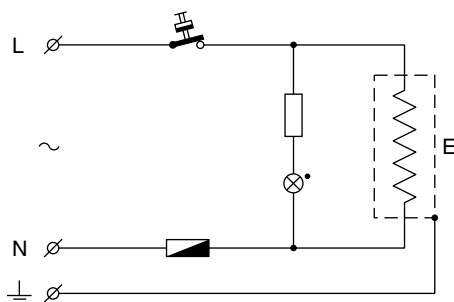

## TECHNICAL INFORMATION

- Voltage : 100V, 220 - 240 V
- Frequency : 50/60 Hz
- Power consumption : 1000 W
- Contents jug : 1200 cc
- Coloursetting : White/Sunflower orange
- Filter size : 1 x 4
- Thermostat switch-off temp :  $155 \pm 7.5$  °C
- Fuse cut-off temp : 216 °C
- Auto shut off
- SAP coding : HD7544/55

Pos	Service code	Description
5	4222 459 45074	Thermos Jug incl. lid Metal/Sunflower orange
6	9965 000 32690	Valve + Hose piece assy
7	9965 000 32691	Hose piece
8	9965 000 32692	Foot