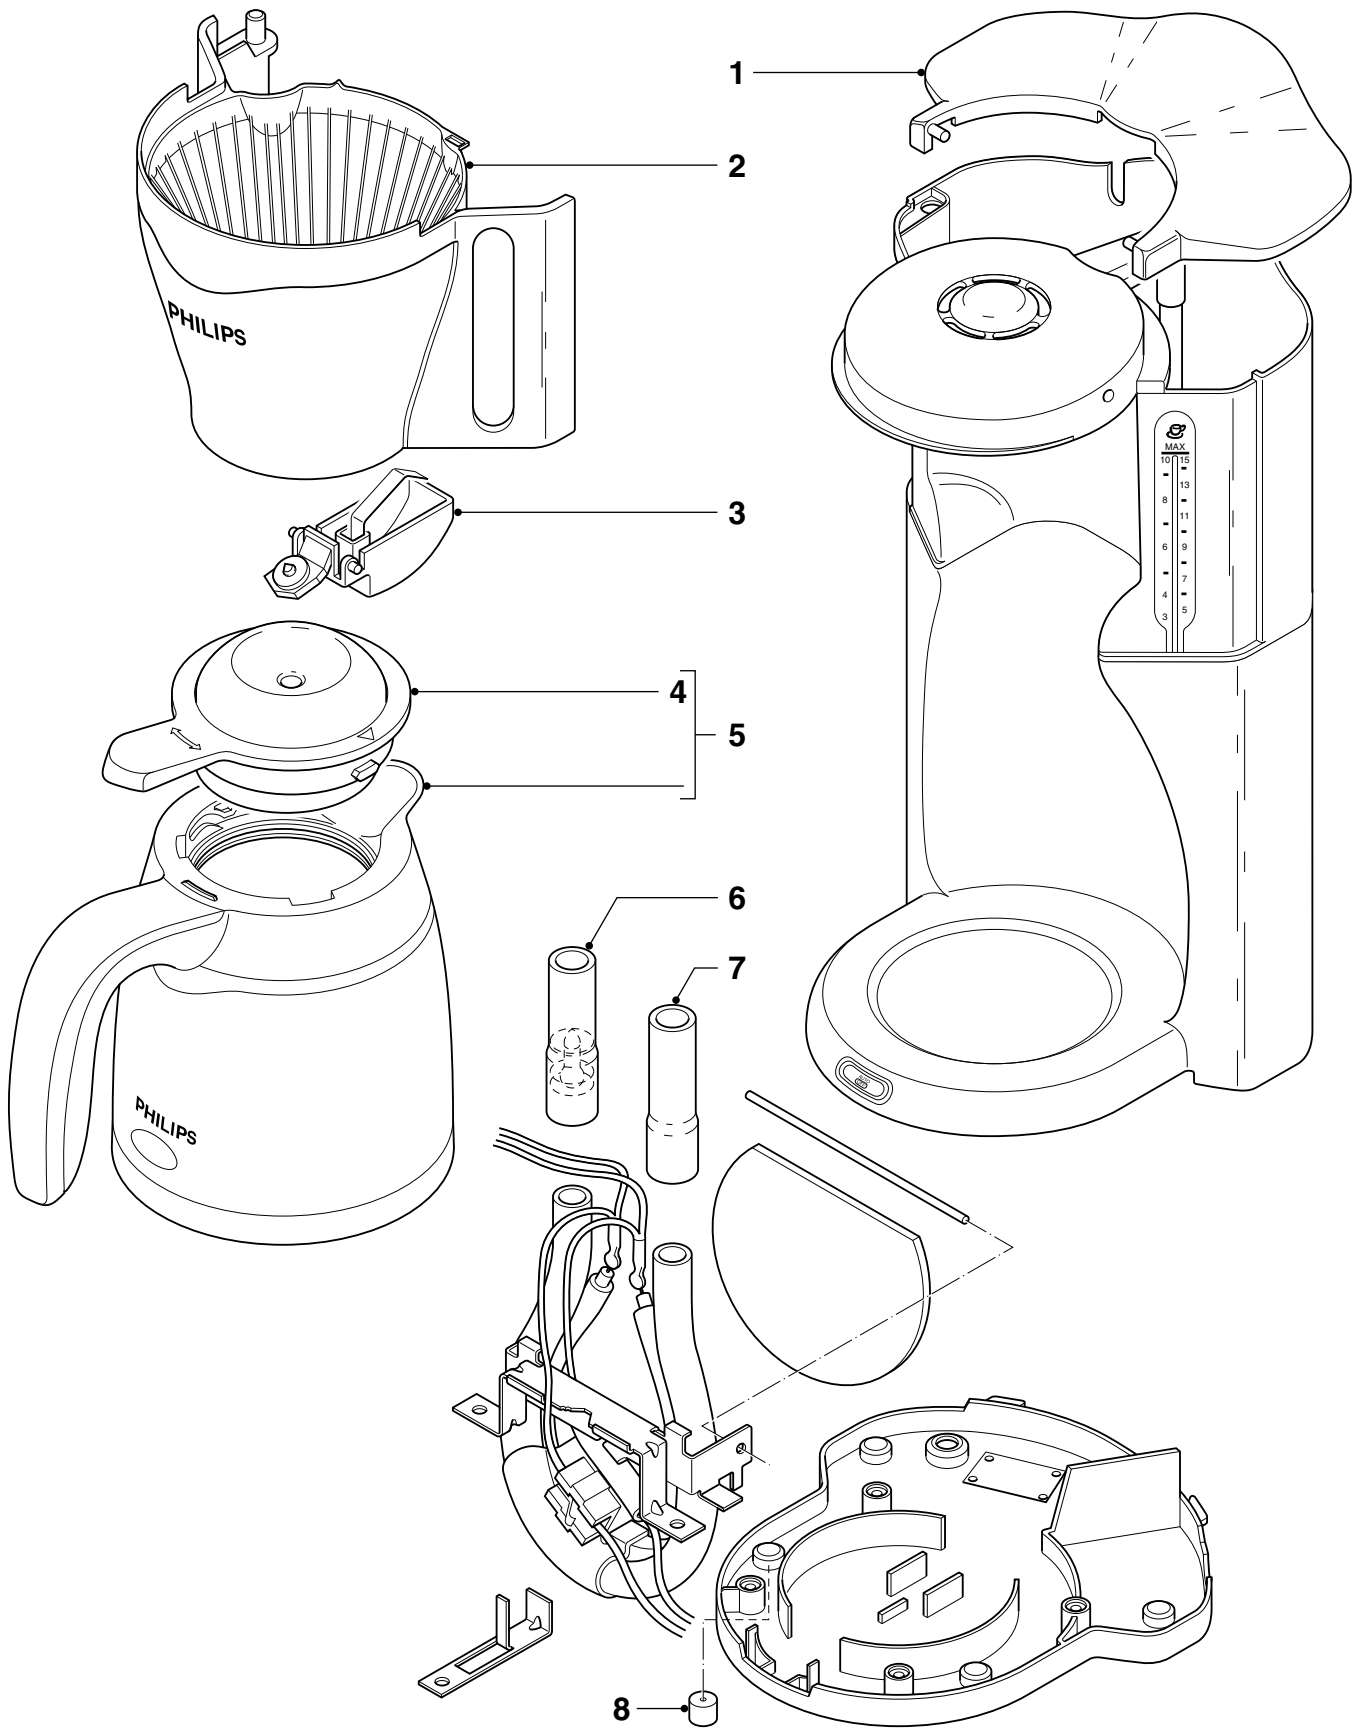

PARTS LIST & EXPLODED VIEW

HD7544/55

Pos	Service code	Description
1	4222 459 45071	Tank lid Bright white
2	4222 459 45072	Filter assy decorated Sunflower orange
3	9965 000 32687	Drip stop assy Sunflower orange
4	4222 459 45073	Jug lid Sunflower orange

Pos	Service code	Description
5	4222 459 45074	Thermos Jug incl. lid Metal/Sunflower orange
6	9965 000 32690	Valve + Hose piece assy
7	9965 000 32691	Hose piece
8	9965 000 32692	Foot