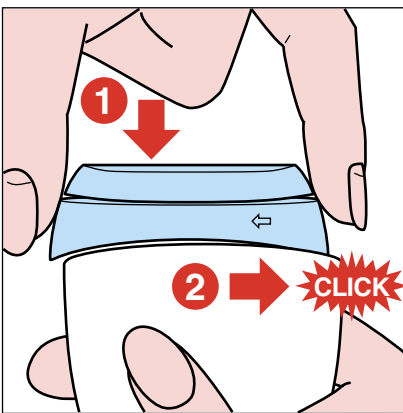

To remove   Epilation Head   1
                         Peeling Head   5
                         Shaving Head   10

OR