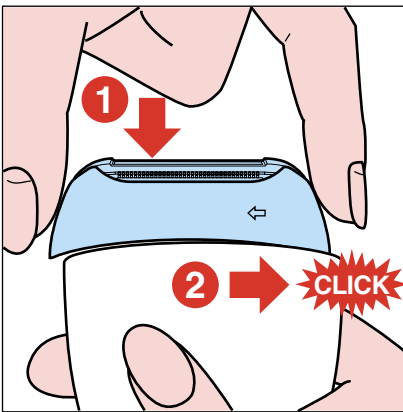

Pos	Service code	Description
1	4203 035 51230	Epilation Head
3	4203 035 76750	Peeling Cap
4	4203 035 51240	Peeling Plate
5	4203 035 51250	Peeling Head Assy
7	4203 035 70620	Protecting Cap
8	4203 035 51260	Shaving Foil
9	4203 035 68210	Cutter Assy
10	4203 035 51270	Shaving Head Assy
12	4203 035 51280	Protecting Sleeve
13	4203 035 51290	Cooling Accu - Legs
15	4203 035 51310	Freezer Box
18	4203 035 77660	Adapter - EU
	4203 035 77670	Adapter - UK
	4203 035 77680	Adapter - JPN
	4203 035 77690	Adapter - CDN
	4203 035 77700	Adapter - PRC
	4203 035 77710	Adapter - BRAZIL
	4203 035 77720	Adapter - ARGENTINA
	4203 035 77730	Adapter - AUS / NZ
	4203 035 50540	Adapter - KOREA

REPAIR INSTRUCTION

Maintenance

- Shaving head: Rub a drop of sewing machine oil onto both trimmers and shaving head twice a year.

OPTIONAL (accessories)

- No specific issues.