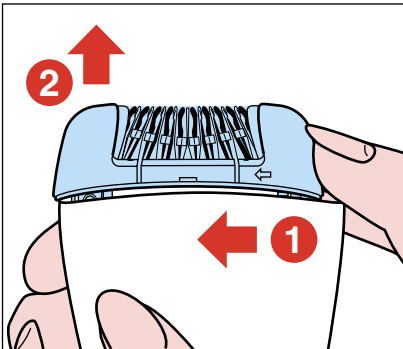

To remove   Epilation Head   1
                         Peeling Head   5
                         Shaving Head   10

OR