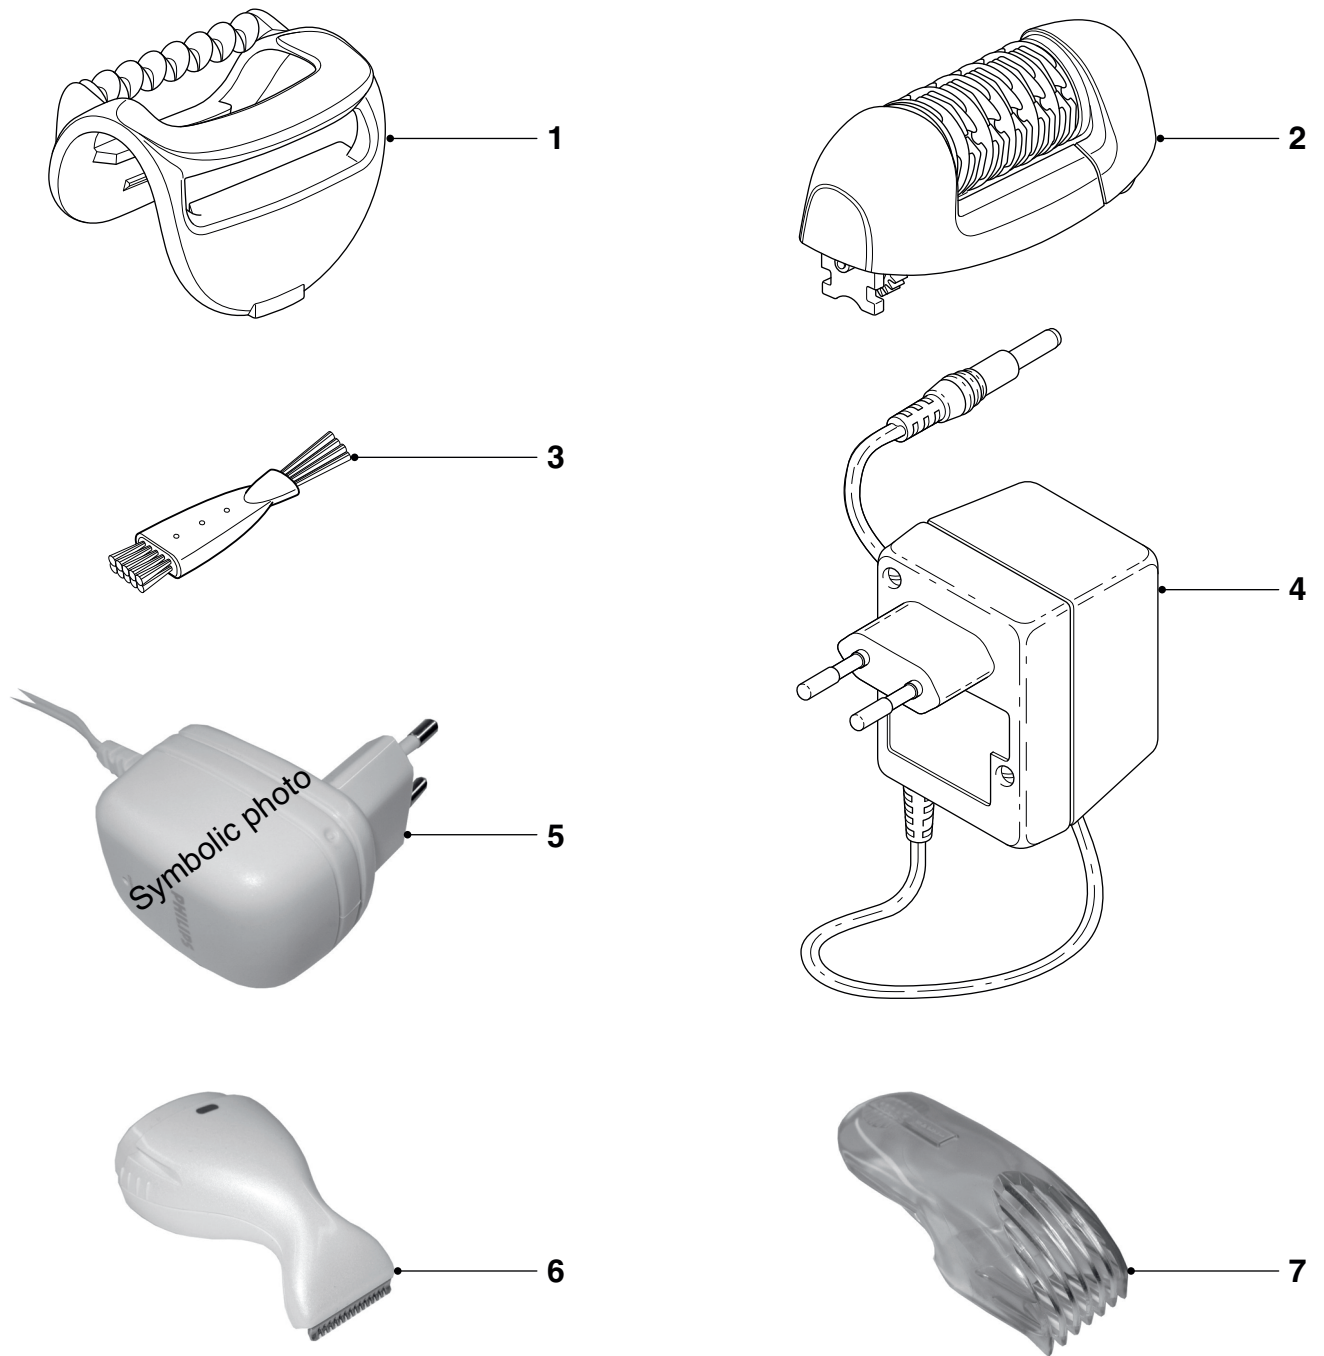

## TECHNICAL INFORMATION

Epilator HP6507/30

- Type : AC (mains operated)
- RPM : speed 1 - 2000 rpm  
speed 2 - 2400 rpm
- Number of catching points : 20
- Pulling actions / second : speed 1 - 633,  
speed 2 - 733
- Voltage : Pri. : 110 - 220 V - AC  
: Sec. : 13V - 400 mA
- Frequency : 50 - 60 Hz
- Power consumption : 7,5 W

## DISASSEMBLY- AND RE-ASSEMBLY ADVISE

- No specific issues.

## REPAIR INSTRUCTION

- Only the parts shown in the exploded view will be supplied.

## OPTIONAL (accessories)

- No specific issues.

Pos	Service code	Description	Model-Nr.
1	4203 035 86990	Efficiency Massage Cap	
2	4203 035 87130	Epihead Assy	HP6507/30
3	4822 479 30183	Brush (Philishave)	Black
4	4203 035 51810	Adapter EU	HP6507/30
5	4203 035 50900	Adapter EU	HP6371/00
6	4203 035 84640	Trimmer Accessory	
7	4203 035 84490	Trimmer Comb	