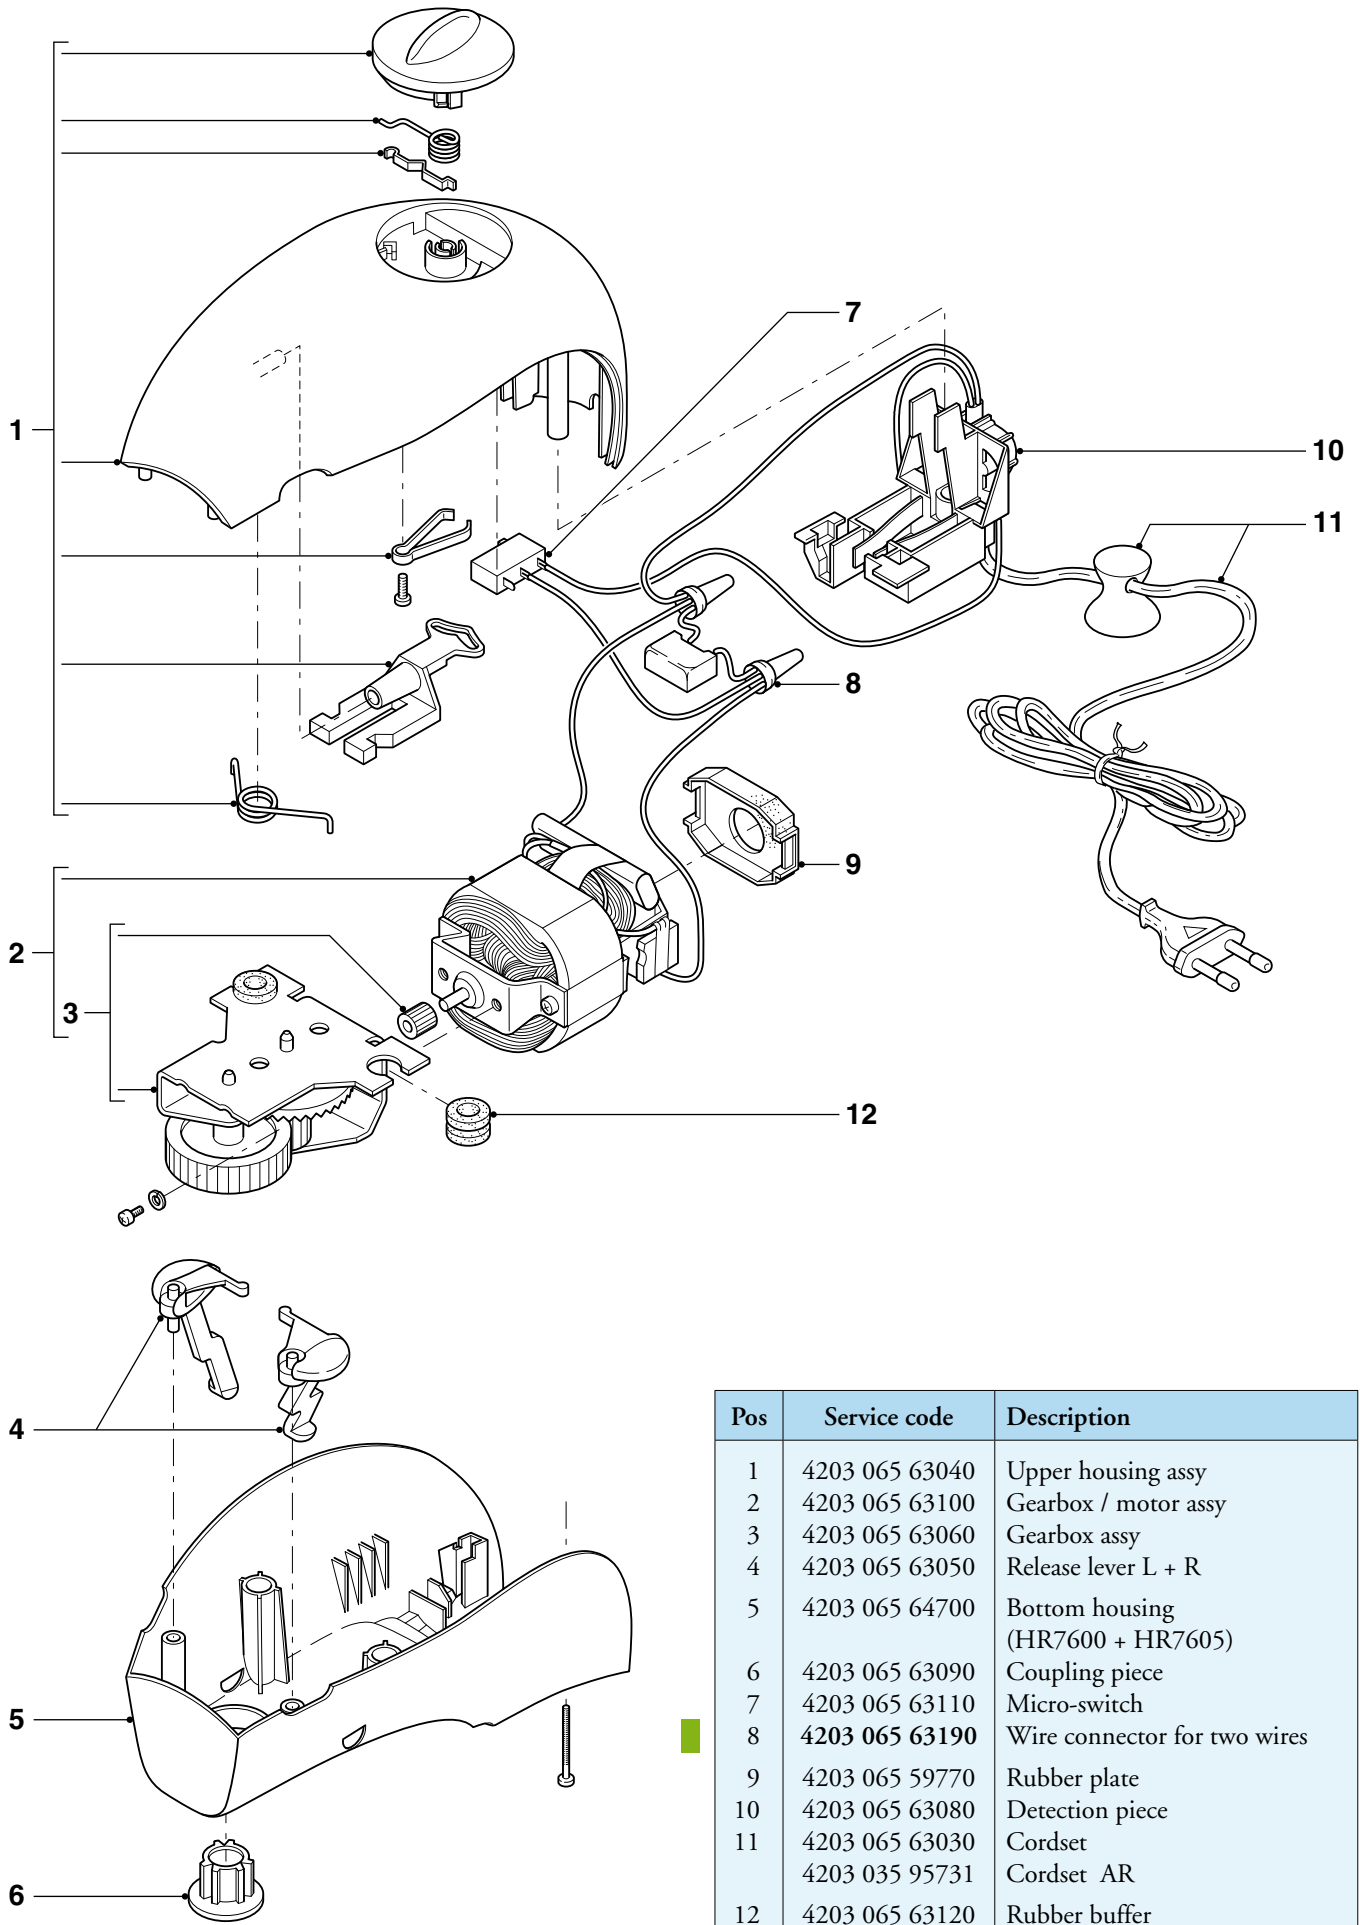

= changed

Pos	Service code	Description
1	4203 065 63040	Upper housing assy
2	4203 065 63100	Gearbox / motor assy
3	4203 065 63060	Gearbox assy
4	4203 065 63050	Release lever L + R
5	4203 065 64700	Bottom housing (HR7600 + HR7605)
6	4203 065 63090	Coupling piece
7	4203 065 63110	Micro-switch
8	4203 065 63190	Wire connector for two wires
9	4203 065 59770	Rubber plate
10	4203 065 63080	Detection piece
11	4203 065 63030	Cordset
	4203 035 95731	Cordset AR
12	4203 065 63120	Rubber buffer