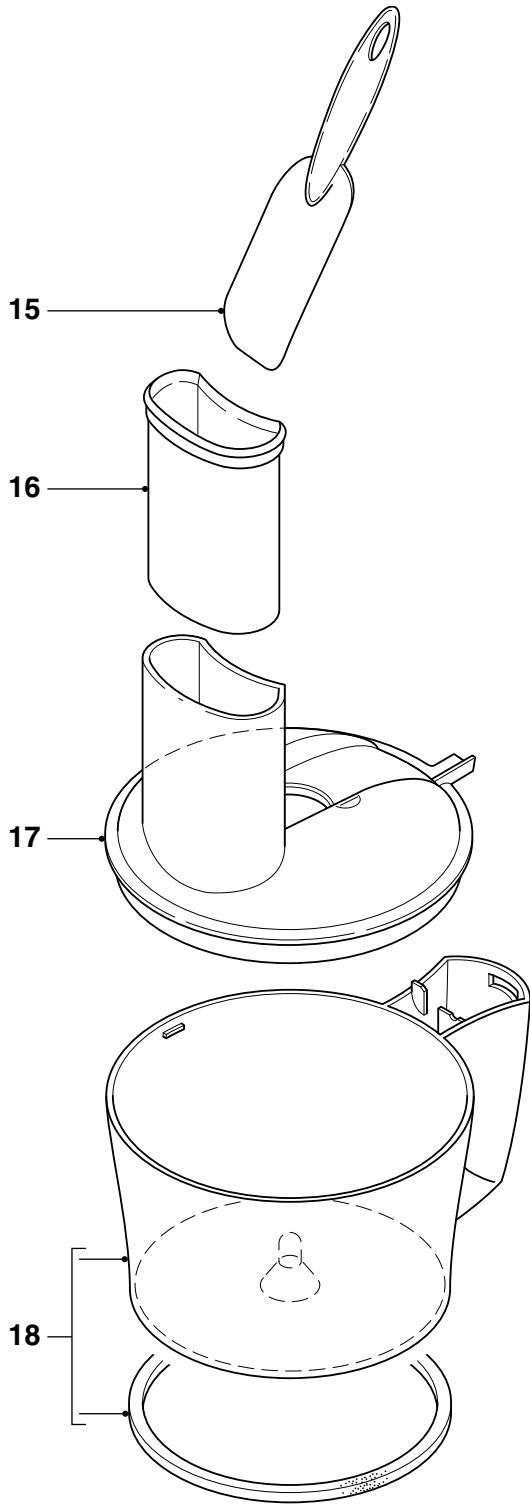

### Note:

Support the rotorshaft to prevent forces on the motor bearings, during the assembly of the pinion on the rotorshaft.

  = changed

Pos	Service code	Description
1	4203 065 63040	Upper housing assy
2	4203 065 63100	Gearbox / motor assy
3	4203 065 63060	Gearbox assy
4	4203 065 63050	Release lever L + R
5	4203 065 64700	Bottom housing (HR7600 + HR7605)
6	4203 065 63090	Coupling piece
7	4203 065 63110	Micro-switch
8	<b>4203 065 63190</b>	Wire connector for two wires
9	4203 065 59770	Rubber plate
10	4203 065 63080	Detection piece
11	4203 065 63030	Cordset
	4203 035 95731	Cordset AR
12	4203 065 63120	Rubber buffer

PARTS LIST & EXPLODED VIEW

HR7600 / HR7605

Pos	Service code	Description
15	4203 065 63170	Spatula
16	4203 065 63140	Food pusher
17	4203 065 63130	Bowl lid
18	4203 065 62990	Bowl (only for HR7600)
	4203 065 64690	Bowl (only for HR7605 or for HR7600 only in combination with POS. 5, when the stock of 4203 065 62990 is empty !)
19	4203 065 61550	Insert shredding fine (opt.)