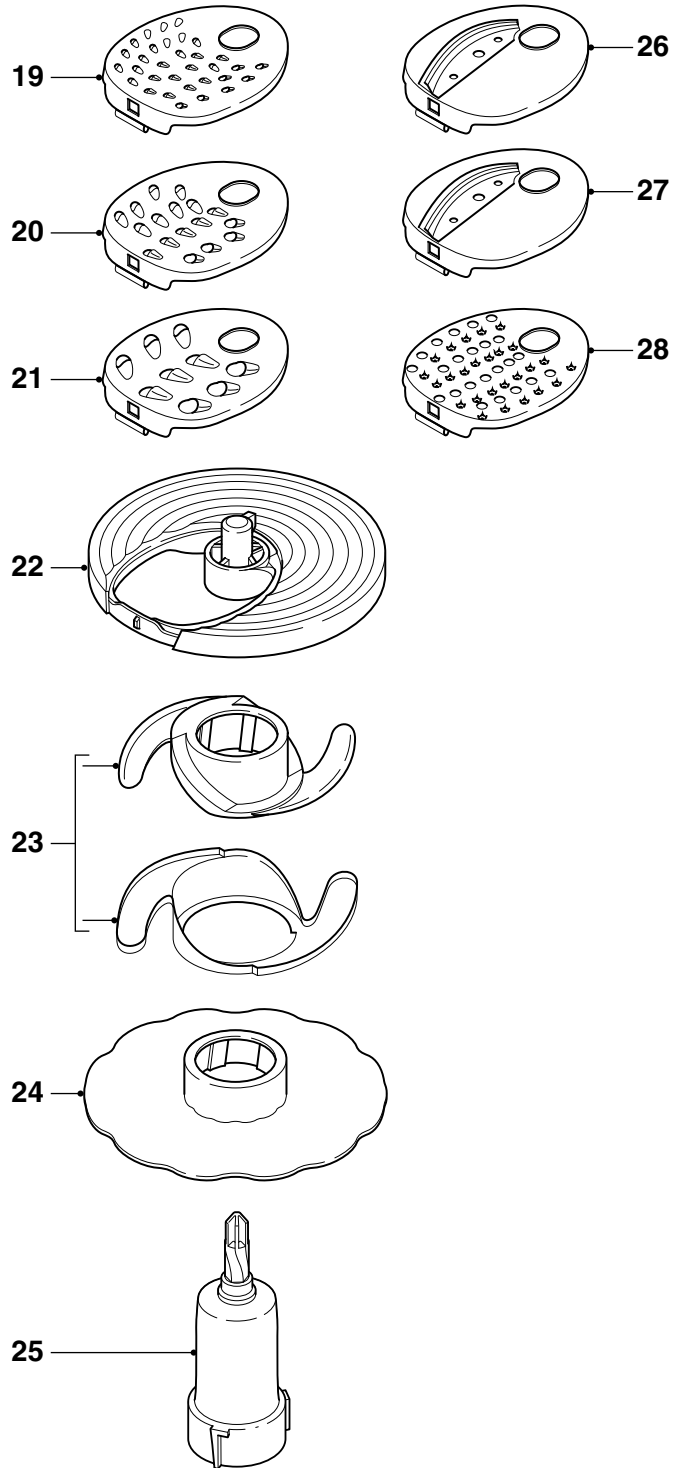

### Note:

Support the rotorshaft to prevent forces on the motor bearings, during the assembly of the pinion on the rotorshaft.

  = changed

Pos	Service code	Description
1	4203 065 63040	Upper housing assy
2	4203 065 63100	Gearbox / motor assy
3	4203 065 63060	Gearbox assy
4	4203 065 63050	Release lever L + R
5	4203 065 64700	Bottom housing (HR7600 + HR7605)
6	4203 065 63090	Coupling piece
7	4203 065 63110	Micro-switch
8	<b>4203 065 63190</b>	Wire connector for two wires
9	4203 065 59770	Rubber plate
10	4203 065 63080	Detection piece
11	4203 065 63030	Cordset
	4203 035 95731	Cordset AR
12	4203 065 63120	Rubber buffer

PARTS LIST & EXPLODED VIEW

HR7600 / HR7605

Pos	Service code	Description
15	4203 065 63170	Spatula
16	4203 065 63140	Food pusher
17	4203 065 63130	Bowl lid
18	4203 065 62990	Bowl (only for HR7600)
	4203 065 64690	Bowl (only for HR7605 or for HR7600 only in combination with POS. 5, when the stock of 4203 065 62990 is empty !)
19	4203 065 61550	Insert shredding fine (opt.)