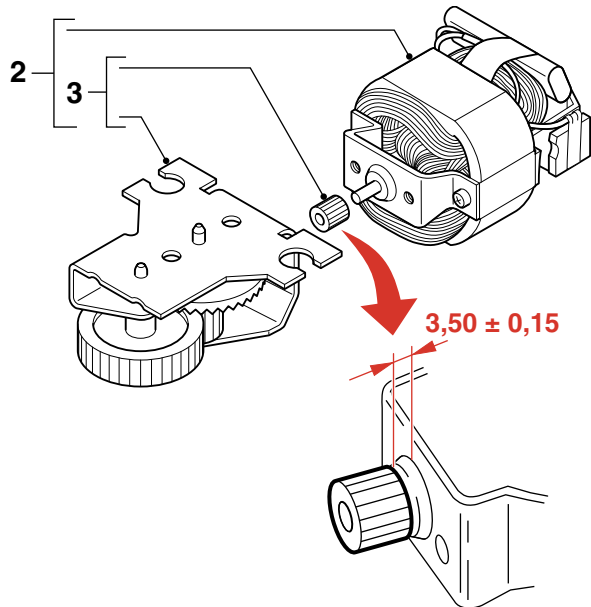

### Note:

Support the rotorshaft to prevent forces on the motor bearings, during the assembly of the pinion on the rotorshaft.

  = changed

Pos	Service code	Description
1	4203 065 63040	Upper housing assy
2	4203 065 63100	Gearbox / motor assy
3	4203 065 63060	Gearbox assy
4	4203 065 63050	Release lever L + R
5	4203 065 64700	Bottom housing (HR7600 + HR7605)
6	4203 065 63090	Coupling piece
7	4203 065 63110	Micro-switch
8	<b>4203 065 63190</b>	Wire connector for two wires
9	4203 065 59770	Rubber plate
10	4203 065 63080	Detection piece
11	4203 065 63030	Cordset
	4203 035 95731	Cordset AR
12	4203 065 63120	Rubber buffer