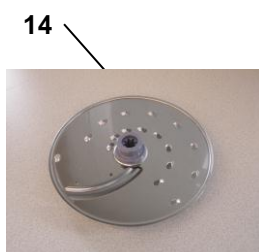

EXPLODED VIEW & PARTLIST (ACCESSORIES)