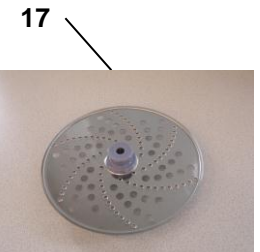

EXPLODED VIEW & PARTLIST (ACCESSORIES)