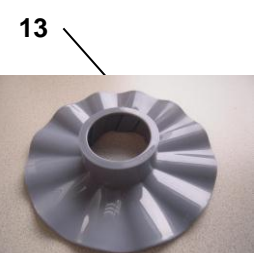

EXPLODED VIEW & PARTLIST (ACCESSORIES)