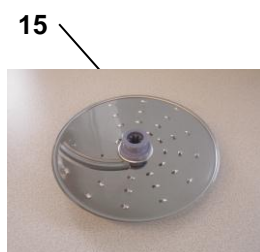

EXPLODED VIEW & PARTLIST (ACCESSORIES)