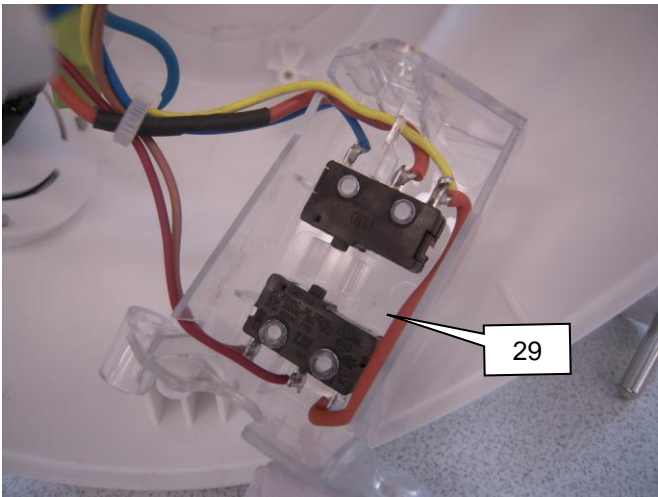

EXPLODED VIEW & PARTLIST (MAIN UNIT)

Partlist for Accessories

Pos	Service Code	Description	Remark
1	9965 100 51802	JAR LID STAR WHITE	
	9965 100 52991	JAR LID BLACK	FOR 9X BLACK VERSION
2	9965 100 51807	BLENDER JAR	
3	9965 100 51815	BLENDER CAP	
4	9965 100 51798	MINI CHOPPER STAR WHITE	
	9965 100 52997	MINI CHOPPER BLACK	FOR 9X BLACK VERSION
5	9965 100 59182	SEALING RING + BLENDER KNIFE	
6	9965 100 51804	PUSHER	
7	996510073369	BOWL+ HANDLE	For HR7761/62,RI7761/62 white
	996510073423	BOWL+ HANDLE BLACK	For HR7761/62,RI7761/62 black
8	996510051823	BOWL LID	For HR7761/62,RI7761/62 white
	996510073372	BOWL LID BLACK	For HR7761/62,RI7761/62 black
9	9965 100 51806	SPATULA STAR WHITE	
	9965 100 52998	SPATULA BLACK	FOR 9X BLACK VERSION
	996510057539	SPATULA BLACK	FOR HR7759/90
10	996510073373	TOOL HOLDER	For HR7761/62,RI7761/62 white
	996510073371	TOOL HOLDER BLACK	For HR7761/62,RI7761/62 black
11	9965 100 51816	KNEADING ACCESSORY	
12	9965 100 51808	BLADE UNIT	
13	9965 100 51796	EMULSIFYING DISC	
	996510057541	EMULSIFYING DISC	FOR HR7759/90
14	9965 100 51828	COARSE SLICING / SHREDDING DISC	FOR HR7762 /RI7762
	996510057534	COARSE SLICING / SHREDDING DISC	FOR HR7759/90
15	9965 100 51826	FINE SLICING / SHREDDING DISC	FOR HR7762 /RI7762
16	9965 100 51832	CHIP DISC (FRENCH FRY DISC)	FOR HR7762 /RI7762
17	9965 100 51829	GRANULATING DISC	FOR HR7762 /RI7762
18	9965 100 51831	ACCESSORY STORAGE TRAY	FOR HR7762 /RI7762
19	9965 100 51825	PLASTIC INSERT HOLDER	FOR HR7761/RI7761
20	9965 100 51817	FINE SHREDDING INSERT DISC	FOR HR7761/RI7761
21	9965 100 51794	COARSE SHREDDING INSERT DISC	FOR HR7761/RI7761
22	9965 100 51819	GRANULATING INSERT DISC	FOR HR7761/RI7761
23	9965 100 51818	SLICING INSERT DISC 1.2MM	FOR HR7761/RI7761
24	9965 100 51812	SLICING INSERT DISC 2.4MM	FOR HR7761/RI7761