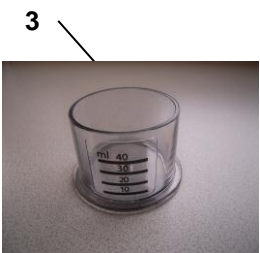

EXPLODED VIEW & PARTLIST (ACCESSORIES)