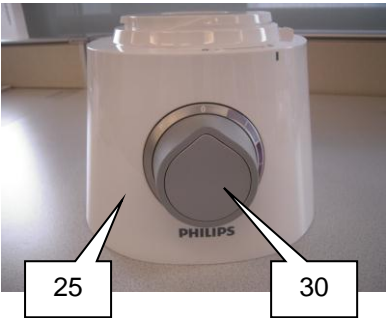

EXPLODED VIEW & PARTLIST (MAIN UNIT)

Partlist for Accessories

Pos	Service Code	Description	Remark
1	9965 100 51802	JAR LID STAR WHITE	
	9965 100 52991	JAR LID BLACK	FOR 9X BLACK VERSION
2	9965 100 51807	BLENDER JAR	
3	9965 100 51815	BLENDER CAP	
4	9965 100 51798	MINI CHOPPER STAR WHITE	
	9965 100 52997	MINI CHOPPER BLACK	FOR 9X BLACK VERSION
5	9965 100 59182	SEALING RING + BLENDER KNIFE	
6	9965 100 51804	PUSHER	
7	996510073369	BOWL+ HANDLE	For HR7761/62,RI7761/62 white
	996510073423	BOWL+ HANDLE BLACK	For HR7761/62,RI7761/62 black
8	996510051823	BOWL LID	For HR7761/62,RI7761/62 white
	996510073372	BOWL LID BLACK	For HR7761/62,RI7761/62 black
9	9965 100 51806	SPATULA STAR WHITE	
	9965 100 52998	SPATULA BLACK	FOR 9X BLACK VERSION
	996510057539	SPATULA BLACK	FOR HR7759/90
10	996510073373	TOOL HOLDER	For HR7761/62,RI7761/62 white
	996510073371	TOOL HOLDER BLACK	For HR7761/62,RI7761/62 black
11	9965 100 51816	KNEADING ACCESSORY	
12	9965 100 51808	BLADE UNIT	
13	9965 100 51796	EMULSIFYING DISC	
	996510057541	EMULSIFYING DISC	FOR HR7759/90
14	9965 100 51828	COARSE SLICING / SHREDDING DISC	FOR HR7762 /RI7762
	996510057534	COARSE SLICING / SHREDDING DISC	FOR HR7759/90
15	9965 100 51826	FINE SLICING / SHREDDING DISC	FOR HR7762 /RI7762
16	9965 100 51832	CHIP DISC (FRENCH FRY DISC)	FOR HR7762 /RI7762
17	9965 100 51829	GRANULATING DISC	FOR HR7762 /RI7762
18	9965 100 51831	ACCESSORY STORAGE TRAY	FOR HR7762 /RI7762
19	9965 100 51825	PLASTIC INSERT HOLDER	FOR HR7761/RI7761
20	9965 100 51817	FINE SHREDDING INSERT DISC	FOR HR7761/RI7761
21	9965 100 51794	COARSE SHREDDING INSERT DISC	FOR HR7761/RI7761
22	9965 100 51819	GRANULATING INSERT DISC	FOR HR7761/RI7761
23	9965 100 51818	SLICING INSERT DISC 1.2MM	FOR HR7761/RI7761
24	9965 100 51812	SLICING INSERT DISC 2.4MM	FOR HR7761/RI7761