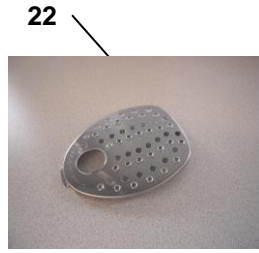

EXPLODED VIEW & PARTLIST (ACCESSORIES)