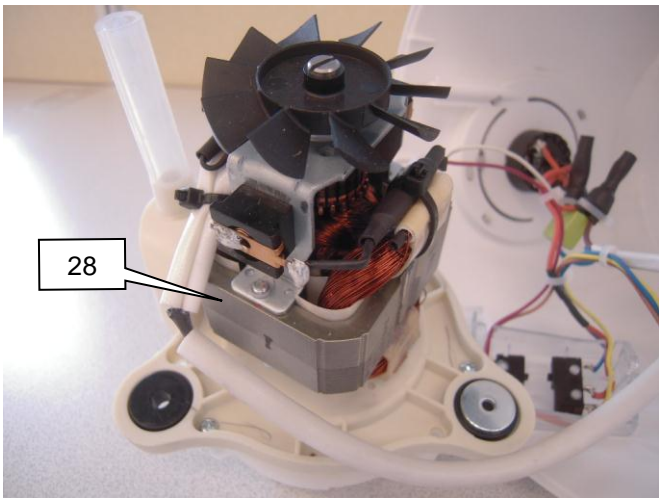

EXPLODED VIEW & PARTLIST (MAIN UNIT)

Partlist for Accessories

Pos	Service Code	Description	Remark
1	9965 100 51802	JAR LID STAR WHITE	
	9965 100 52991	JAR LID BLACK	FOR 9X BLACK VERSION
2	9965 100 51807	BLENDER JAR	
3	9965 100 51815	BLENDER CAP	
4	9965 100 51798	MINI CHOPPER STAR WHITE	
	9965 100 52997	MINI CHOPPER BLACK	FOR 9X BLACK VERSION
5	9965 100 59182	SEALING RING + BLENDER KNIFE	
6	9965 100 51804	PUSHER	
7	996510073369	BOWL+ HANDLE	For HR7761/62,RI7761/62 white
	996510073423	BOWL+ HANDLE BLACK	For HR7761/62,RI7761/62 black
8	996510051823	BOWL LID	For HR7761/62,RI7761/62 white
	996510073372	BOWL LID BLACK	For HR7761/62,RI7761/62 black
9	9965 100 51806	SPATULA STAR WHITE	
	9965 100 52998	SPATULA BLACK	FOR 9X BLACK VERSION
	996510057539	SPATULA BLACK	FOR HR7759/90
10	996510073373	TOOL HOLDER	For HR7761/62,RI7761/62 white
	996510073371	TOOL HOLDER BLACK	For HR7761/62,RI7761/62 black
11	9965 100 51816	KNEADING ACCESSORY	
12	9965 100 51808	BLADE UNIT	
13	9965 100 51796	EMULSIFYING DISC	
	996510057541	EMULSIFYING DISC	FOR HR7759/90
14	9965 100 51828	COARSE SLICING / SHREDDING DISC	FOR HR7762 /RI7762
	996510057534	COARSE SLICING / SHREDDING DISC	FOR HR7759/90
15	9965 100 51826	FINE SLICING / SHREDDING DISC	FOR HR7762 /RI7762
16	9965 100 51832	CHIP DISC (FRENCH FRY DISC)	FOR HR7762 /RI7762
17	9965 100 51829	GRANULATING DISC	FOR HR7762 /RI7762
18	9965 100 51831	ACCESSORY STORAGE TRAY	FOR HR7762 /RI7762
19	9965 100 51825	PLASTIC INSERT HOLDER	FOR HR7761/RI7761
20	9965 100 51817	FINE SHREDDING INSERT DISC	FOR HR7761/RI7761
21	9965 100 51794	COARSE SHREDDING INSERT DISC	FOR HR7761/RI7761
22	9965 100 51819	GRANULATING INSERT DISC	FOR HR7761/RI7761
23	9965 100 51818	SLICING INSERT DISC 1.2MM	FOR HR7761/RI7761
24	9965 100 51812	SLICING INSERT DISC 2.4MM	FOR HR7761/RI7761