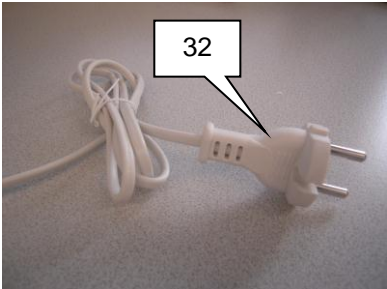

EXPLODED VIEW & PARTLIST (MAIN UNIT)

Partlist for Accessories

Pos	Service Code	Description	Remark
1	9965 100 51802	JAR LID STAR WHITE	
	9965 100 52991	JAR LID BLACK	FOR 9X BLACK VERSION
2	9965 100 51807	BLENDER JAR	
3	9965 100 51815	BLENDER CAP	
4	9965 100 51798	MINI CHOPPER STAR WHITE	
	9965 100 52997	MINI CHOPPER BLACK	FOR 9X BLACK VERSION
5	9965 100 59182	SEALING RING + BLENDER KNIFE	
6	9965 100 51804	PUSHER	
7	996510073369	BOWL+ HANDLE	For HR7761/62,RI7761/62 white
	996510073423	BOWL+ HANDLE BLACK	For HR7761/62,RI7761/62 black
8	996510051823	BOWL LID	For HR7761/62,RI7761/62 white
	996510073372	BOWL LID BLACK	For HR7761/62,RI7761/62 black
9	9965 100 51806	SPATULA STAR WHITE	
	9965 100 52998	SPATULA BLACK	FOR 9X BLACK VERSION
	996510057539	SPATULA BLACK	FOR HR7759/90
10	996510073373	TOOL HOLDER	For HR7761/62,RI7761/62 white
	996510073371	TOOL HOLDER BLACK	For HR7761/62,RI7761/62 black
11	9965 100 51816	KNEADING ACCESSORY	
12	9965 100 51808	BLADE UNIT	
13	9965 100 51796	EMULSIFYING DISC	
	996510057541	EMULSIFYING DISC	FOR HR7759/90
14	9965 100 51828	COARSE SLICING / SHREDDING DISC	FOR HR7762 /RI7762
	996510057534	COARSE SLICING / SHREDDING DISC	FOR HR7759/90
15	9965 100 51826	FINE SLICING / SHREDDING DISC	FOR HR7762 /RI7762
16	9965 100 51832	CHIP DISC (FRENCH FRY DISC)	FOR HR7762 /RI7762
17	9965 100 51829	GRANULATING DISC	FOR HR7762 /RI7762
18	9965 100 51831	ACCESSORY STORAGE TRAY	FOR HR7762 /RI7762
19	9965 100 51825	PLASTIC INSERT HOLDER	FOR HR7761/RI7761
20	9965 100 51817	FINE SHREDDING INSERT DISC	FOR HR7761/RI7761
21	9965 100 51794	COARSE SHREDDING INSERT DISC	FOR HR7761/RI7761
22	9965 100 51819	GRANULATING INSERT DISC	FOR HR7761/RI7761
23	9965 100 51818	SLICING INSERT DISC 1.2MM	FOR HR7761/RI7761
24	9965 100 51812	SLICING INSERT DISC 2.4MM	FOR HR7761/RI7761