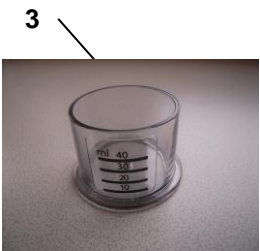

EXPLODED VIEW & PARTLIST (ACCESSORIES)