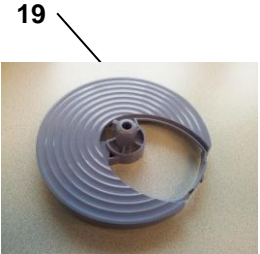

EXPLODED VIEW & PARTLIST (ACCESSORIES)