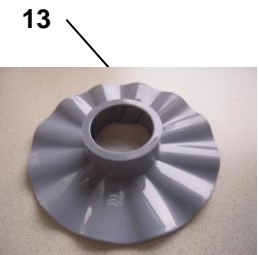

EXPLODED VIEW & PARTLIST (ACCESSORIES)