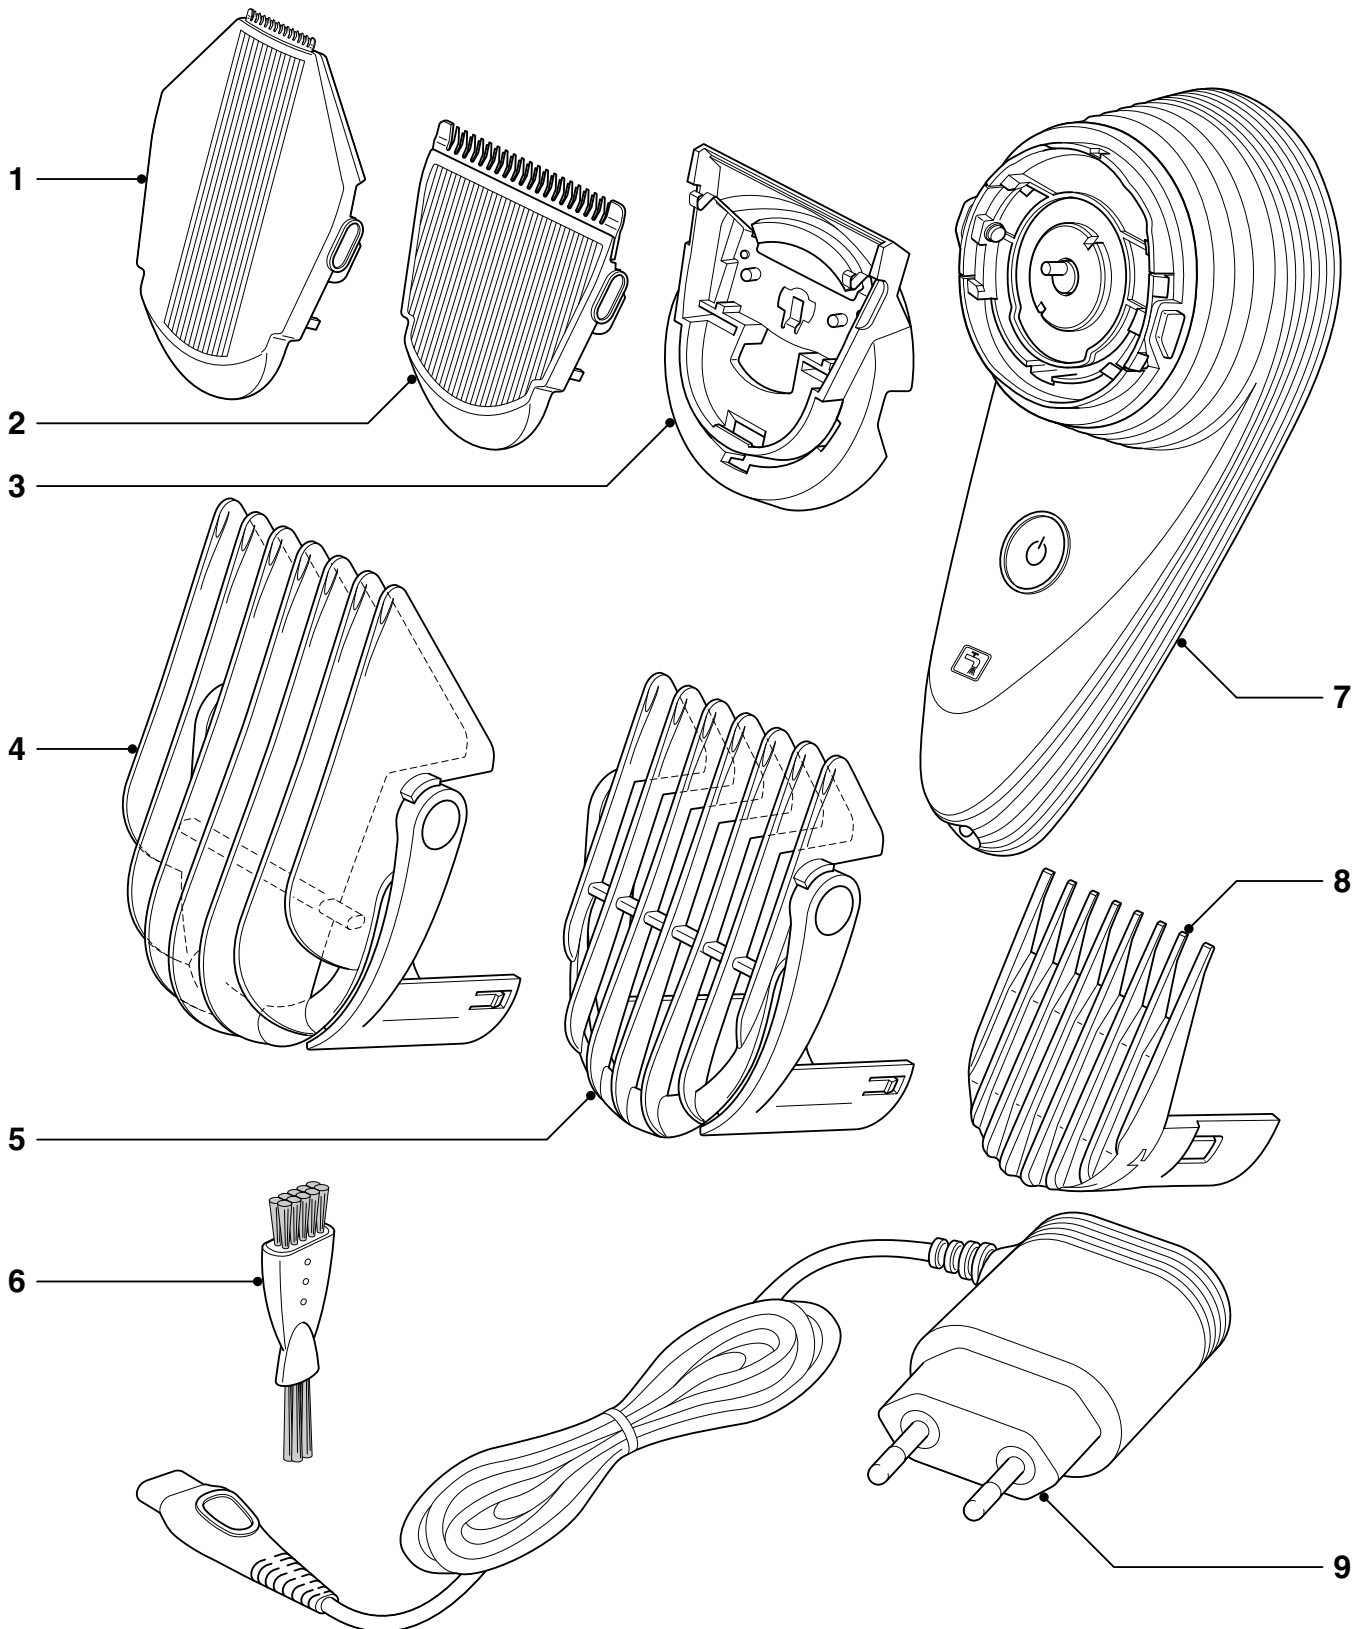

TECHNICAL INFORMATION

- Voltage : 100 - 240 Volt
- Battery Li-ion
- Cutter need no oiling
- Length setting : up to 30 mm
- Operating time : up to 60 minutes
- Charging time : 1 hour
- 180° pivoting clipper head for maximum reach in all areas

DISASSEMBLY- AND RE-ASSEMBLY ADVICE

- No specific issues

REPAIR INSTRUCTIONS

- No specific issues

OPTIONAL (accessories)

Power plug:

- 2722 171 90128 Europe
- 2722 171 90137 USA, CA, TW, MEX, JAP
- 2722 171 90142 Australia/New Zealand
- 2722 171 90162 United Kingdom
- 2722 171 90135 Brasil
- 4222 036 18001 Pouch

Pos	Service code	Description
1	4222 036 17971	Cutter assy 15 mm
2	4222 036 17961	Cutter assy 41 mm
3	4222 036 17951	Trimmer housing
4	4222 036 17941	Big comb
	4222 036 20001	Big comb USA

■ = changed

Pos	Service code	Description
5	4222 036 17931	Small comb
	4222 036 19991	Small comb USA
6	4222 036 02770	Brush
7	4222 036 18021	Housing
8	4222 036 18041	Precision comb
	4222 036 19981	Precision comb USA
9	See Optional	Power plug